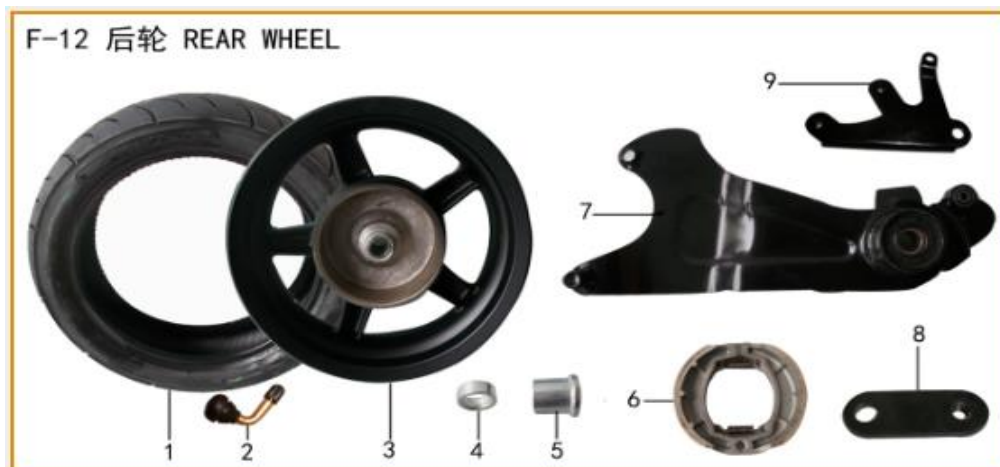

N°	Código SCP	Código Kit	Descripción	UM
1	HF12X120/70-296ACN		LLANTA POS. 120/70-12 HF 296A 51J TL NEW LIBERTY 150 LF150T	UNID
2	F12-02-LF150T-12		VÁLVULA NEW LIBERTY 150 LF150T-12C LIFAN	UNID
3	F12-03-LF150T-12		ARO POS. NEW LIBERTY 150 LF150T-12C LIFAN	UNID
4	F12-04-LF150T-12		BOCINA SEPARADORA RUEDA POS. NEW LIBERTY 150 LF150T-12C	UNID
5	F12-05-LF150T-12		BOCINA RUEDA POS. NEW LIBERTY 150 LF150T-12C LIFAN	UNID
6	F12-06-LF150T-12		ZAPATA DE FRENO POST. NEW LIBERTY 150 LF150T-12C LIFAN	SET
7	F12-07-LF150T-12		PLACA CONEXION AMORTIGUADOR POS. NEW LIBERTY 150 LF150T-12C	UNID
8	F12-08-LF150T-12		SOPORTE POST. DE LA DEFENSA IZQ NEW LIBERTY 150 LF150T-12C	UNID
9	F12-09-LF150T-12		SOPORTE POST. DE LA DEFENSA DER NEW LIBERTY 150 LF150T-12C	UNID