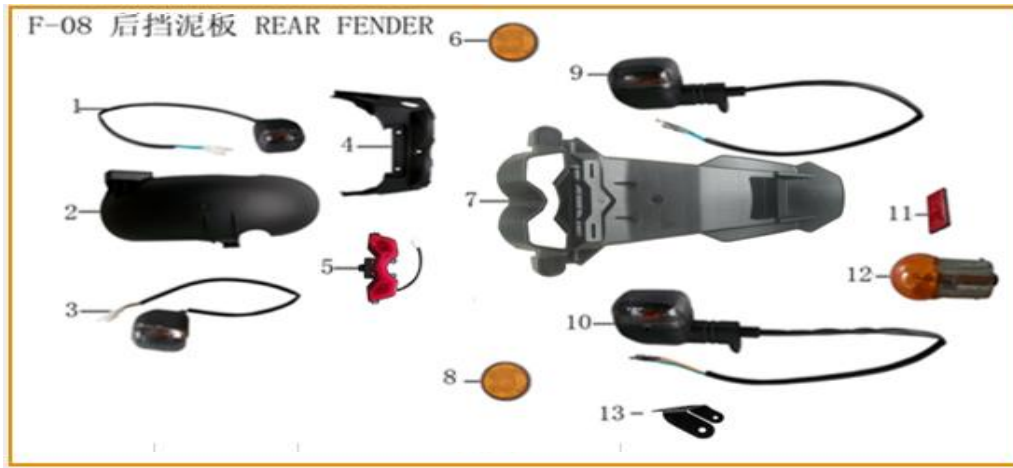

N°	Código SCP	Código Kit	Descripción	UM
1	LF0801069170000	LF0814069170000	FRONT WINKER,RH	KIT
3	LF0803069170000		FRONT WINKER,LH	
2	LF0802069170000		REAR FENDER FRONT BODY	UNID
4	LF0804069170000		REAR FENDER CONNECTING PLATE	UNID
5	LF0805069170000		TAILLIGHT ASSY	UNID
6	LF0806069170000		SIDE REFLECTOR	UNID
7	LF0807069170000		REAR FENDER	UNID
8	LF0808069170000		SIDE REFLECTOR	UNID
9	LF0809069170000	LF0815069170000	REAR WINKER, RH	UNID
10	LF0810069170000		REAR WINKER, LH	UNID
11	LF0811069170000		REAR REFLECTOR	UNID
12	LF0812069170000		BULB 12V/10W	UNID
13	LF0813069170000		REAR LICENSE BRACKET	UNID