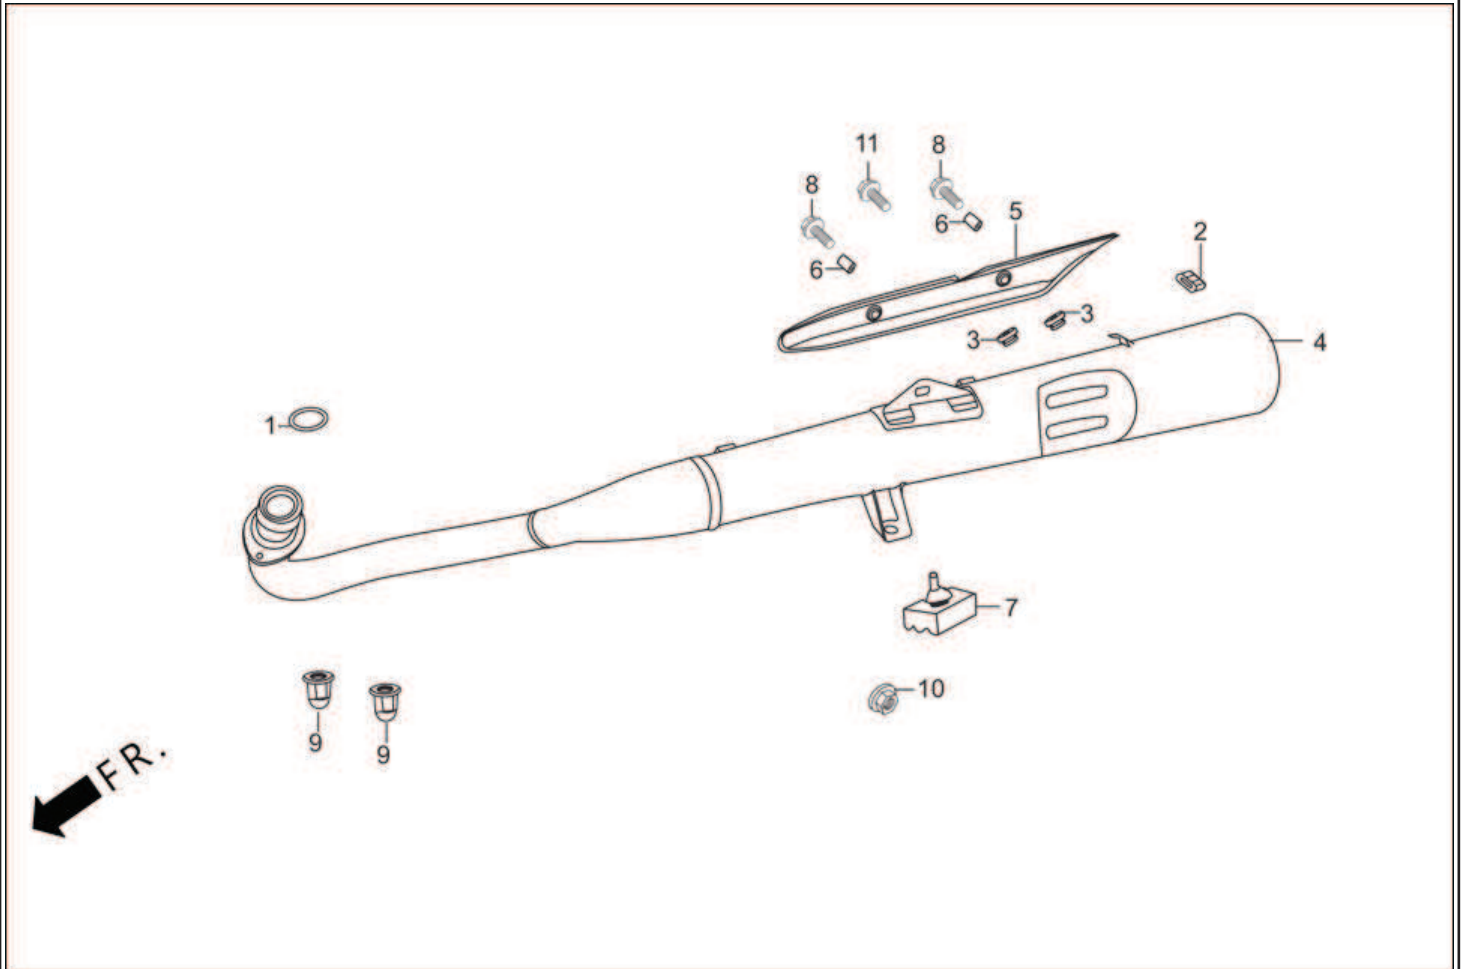

F-16 : MUFFLER

Group Number: F-16 Model :: Passion PRO (Jan, 2014)

Ref No.	Part Number	Description	Req.
1	18291-KTC-900	GASKET, EXHAUST PIPE	1
2	18293-KPK-900	RUBBER, PKG. PROTECTOR	1
3	18345-MBT-610	RUBBER, PROTECTOR, MOUNT	2
4	18350-AAC-500	MUFFLER COMP EXH.	1
5	18355-KWA-830	COVER, MUFFLER	1
6	33619-459-840A	COLLAR, WINKER STAY	2
7	50505-KCC-900	STOPPER RUBBER, 'A' STAND	1
8	90107-KAN-900	BOLT, BODY COVER SET	2
9	90304-438-000	NUT, HEX. CAP, 6 MM	2
10	94050-08000	NUT, FLANGE, 8MM	1
11	95701-08016-00	BOLT, FLANGE, 8X16	1