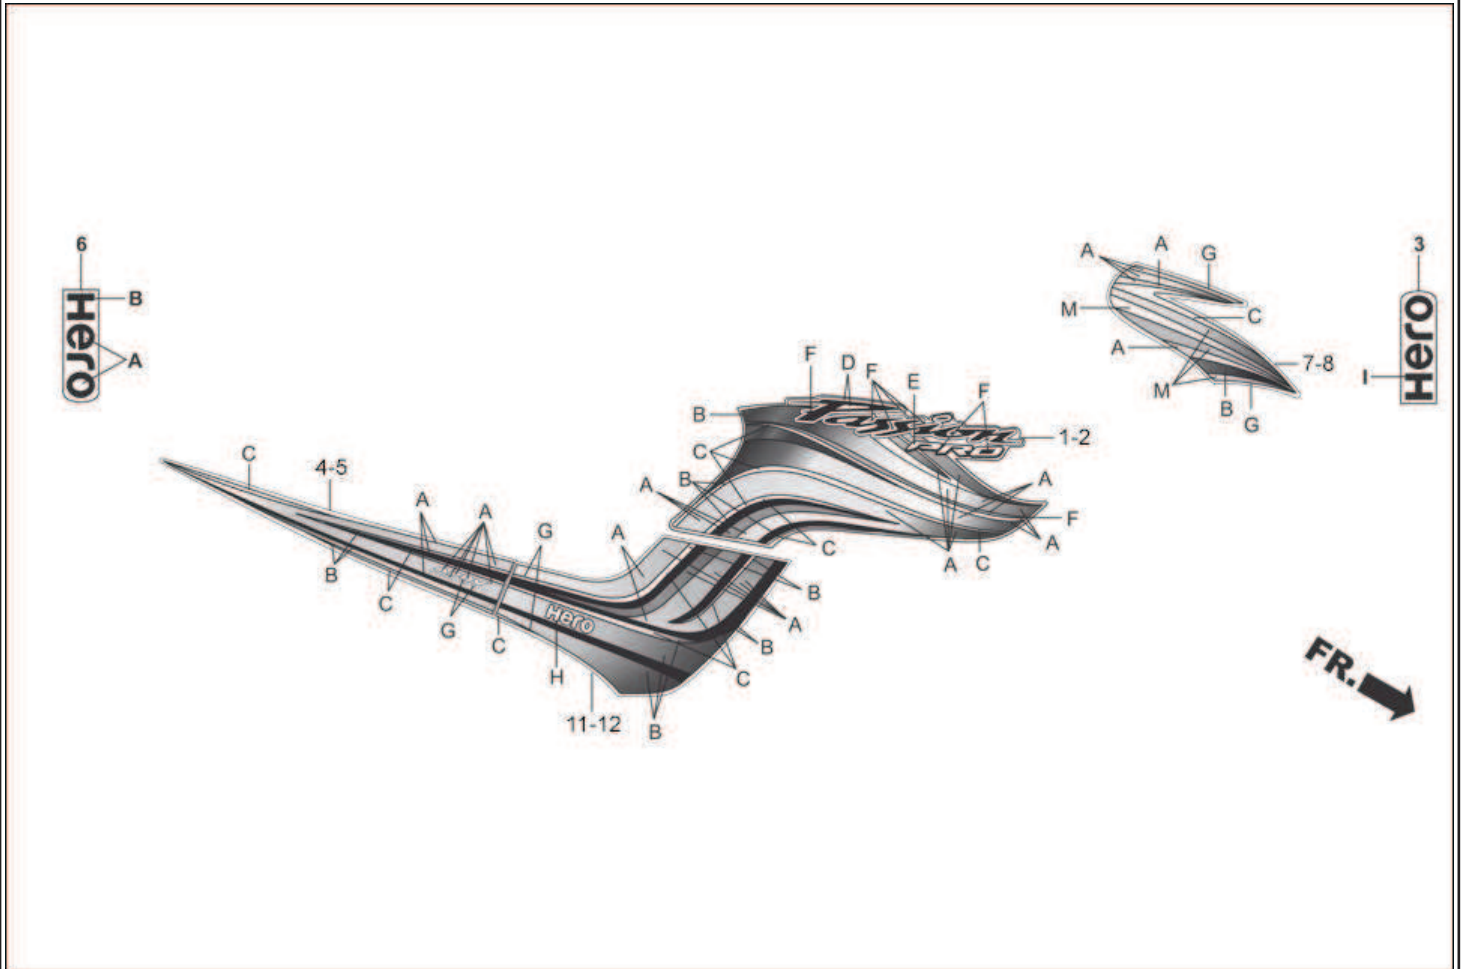

F-27-KICK : STRIPES / MARKS / EMBLEM

Group Number: F-27-KICK Model :: Passion PRO (Jan, 2014)

Ref No.	Part Number	Description	Req.
4	77248-AAC-000R	STRIPE R SIDE COWL(TYPE-1)	1
	77248-AAC-000S	STRIPE R SIDE COWL(TYPE-2)	1
	77248-AAC-000T	STRIPE R SIDE COWL(TYPE-3)	1
	77248-AAC-000U	STRIPE R SIDE COWL(TYPE-4)	1
	77248-AAC-000V	STRIPE R SIDE COWL(TYPE-5)	1
	77248-AAC-000W	STRIPE R SIDE COWL(TYPE-6)	1
	77248-AAC-000X	STRIPE R SIDE COWL(TYPE-7)	1

SPECIFIED COLOUR CHART FOR STRIPE RIGHT SIDE COWL

SPECIFIED COLOUR TYPE	A	B	C	G	MAIN BODY COLOUR
1	NH-1 BLACK	R-321 SPORTS RED	FORCE SILVER ME. NH-411M	WHITE 2	BLACK (NH-1) TYPE-1
2	NH-1 BLACK	FROST BLUE ME. B-165M	FORCE SILVER ME. NH-411M	WHITE 2	BLACK (NH-1) TYPE-2
3	NH-1 BLACK	HEAVY GRAY NH-194M-U ME.	FORCE SILVER ME. NH-411M	WHITE 2	BLACK (NH-1) TYPE-3
4	R-321 SPORTS RED	NH-1 BLACK	FORCE SILVER ME. NH-411M	WHITE 2	SPORTS RED (R-321)
5	BRONZE YELLOW ME. YL-002M	NH-1 BLACK	FORCE SILVER ME. NH-411M	WHITE 2	BRONZE YELLOW ME. (YL-002M)
6	FORCE SILVER ME. NH-411M	NH-1 BLACK	WHITE-2	NH-1 BLACK	FORCE SILVER ME. (NH-411M)
7	LEAF GREEN ME. GY-141M	NH-1 BLACK	FORCE SILVER ME. NH-411M	WHITE 2	LEAF GREEN ME. (GY-141M)