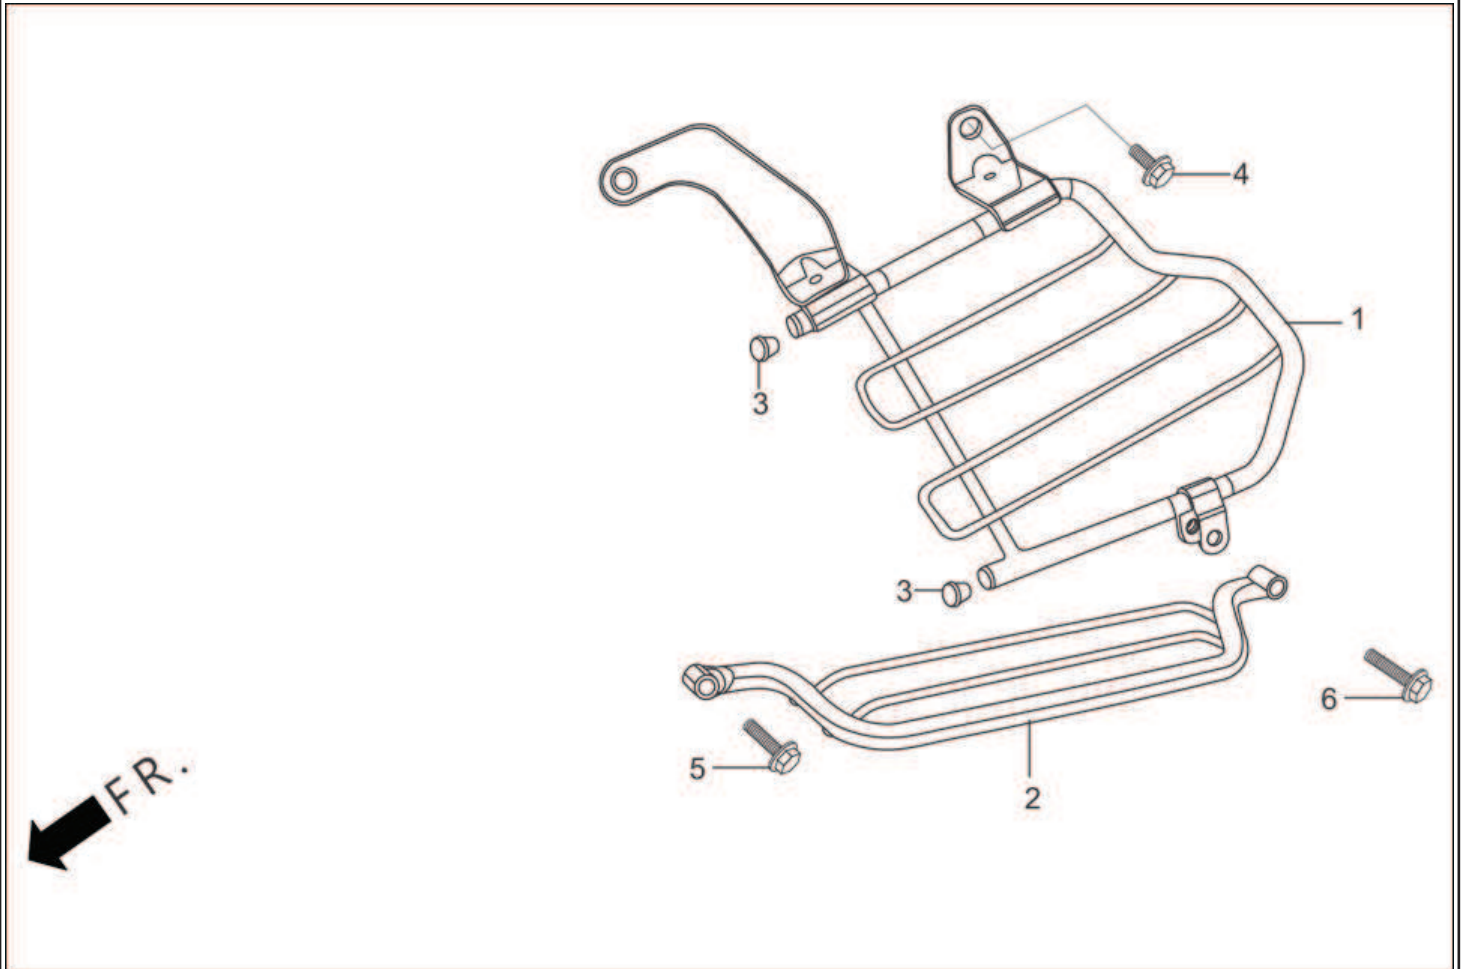

F-29 : GUARD SARI

Group Number: F-29 Model :: Passion PRO (Jan, 2014)

Ref No.	Part Number	Description	Req.
1	51103-AAC-000	GUARD SARI	1
2	51104-KST-940	STEP WOMEN	1
3	51106-KCC-900	CAP, GUARD SARI	2
4	95701-08016-00	BOLT, FLANGE, 8X16	1
5	95701-08028-00	BOLT FLANGE, 8 X 28	1
6	95701-08035-00	BOLT, FLANGE, 8 X 35	1