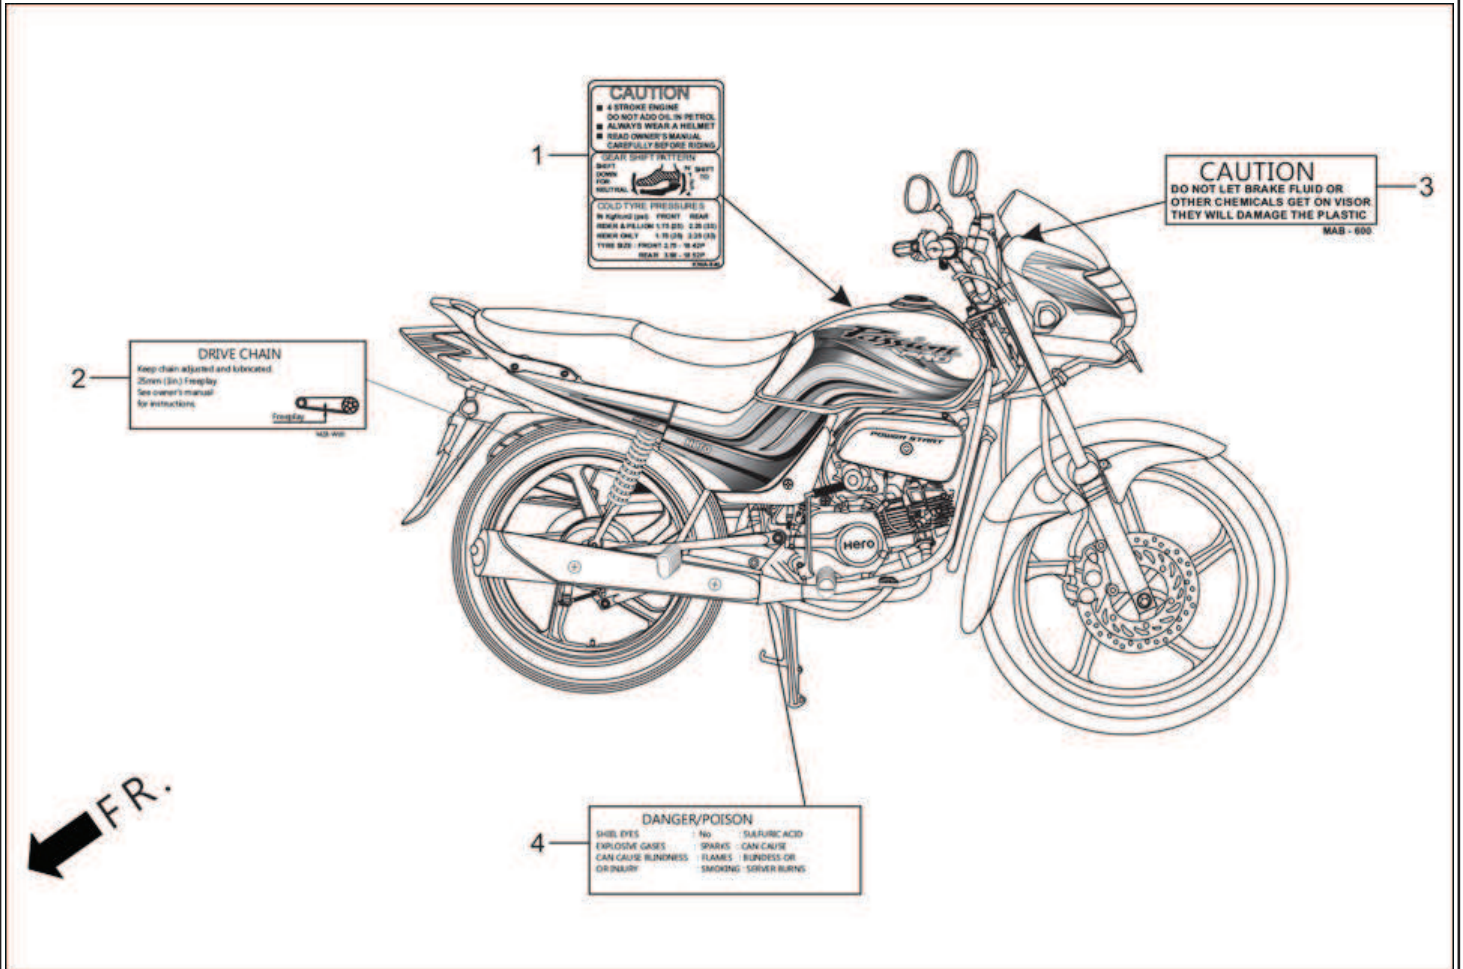

F-30 : MARK CAUTION

Group Number: F-30 Model :: Passion PRO (Jan, 2014)

Ref No.	Part Number	Description	Req.
1	87501-AAC-H40	MARK CAUTION	1
2	87507-MZ8-W00	LABEL, CHAIN DRIVE	1
3	87522-MAB-600	LABEL, VISOR CAUTION	1