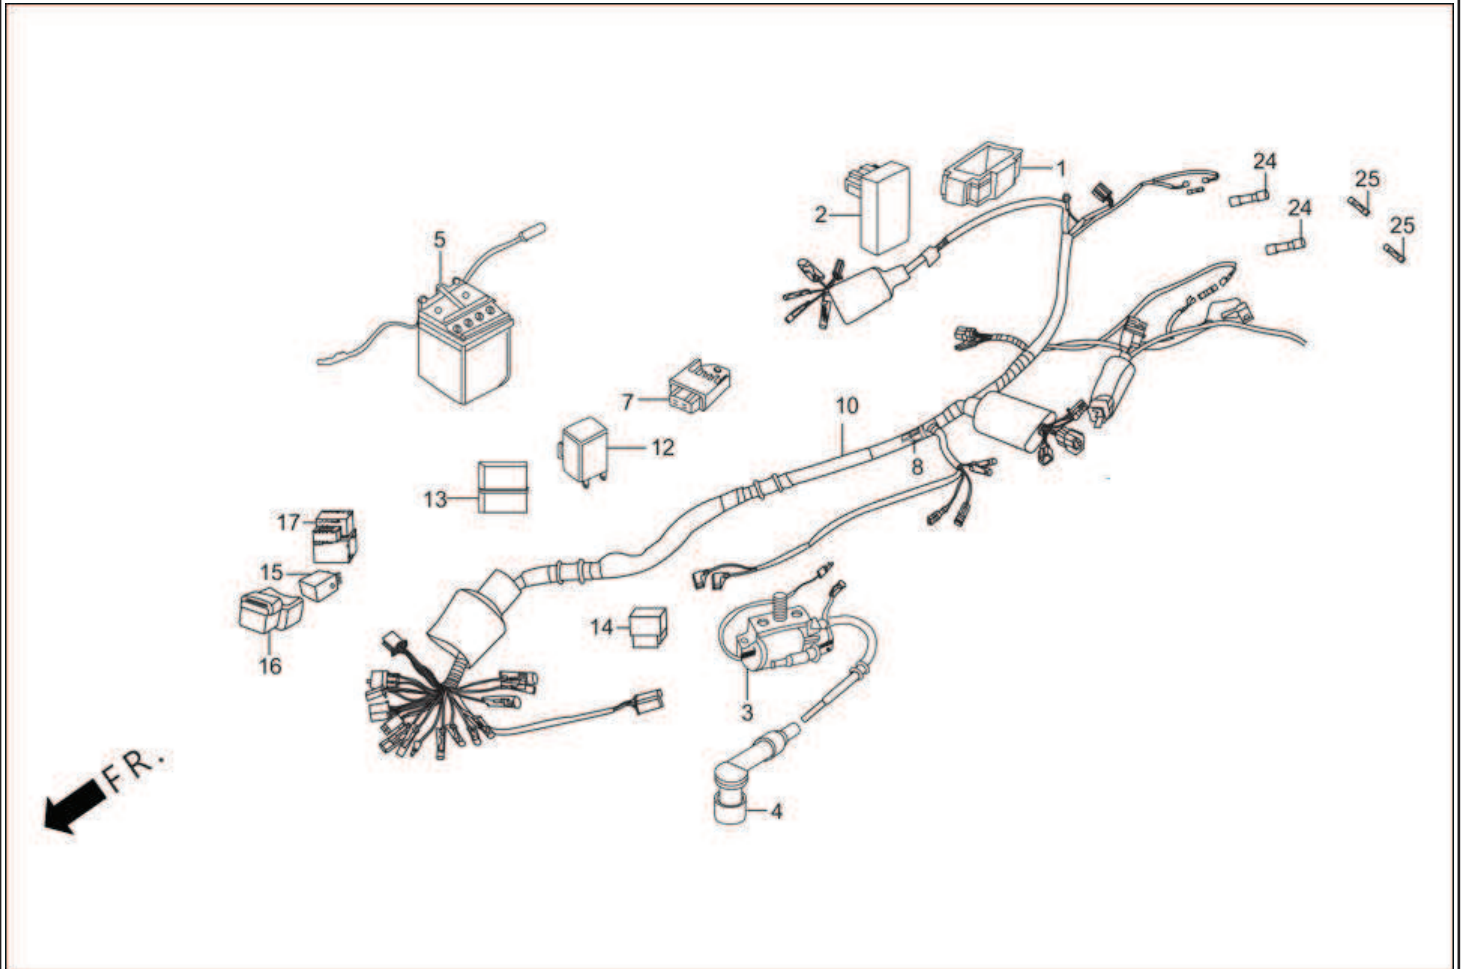

F-24-SELF : WIRE HARNESS / BATTERY

Group Number: F-24-SELF Model :: Passion PRO (Jan, 2014)

Ref No.	Part Number	Description	Req.
1	30401-KTE-910	CUSHION, C.D.I. UNIT	1
2	30410-KWA-931	UNIT COMP CDI	1
3	30500-AAF-H00	COIL ASSY.IGN.	1
4	30700-KWA-831	CAP ASSY,NOISE SUPPRESSOR	1
5	31500-KWS-801	BATTERY ASSY., MF3-BS	1
7	31600-KWA-831	REG. REC. COMP.	1
8	31700-124-000	RECTIFIER ASSY., SILICON	1
10	32100-AAC-010	HARNESS WIRE (SELF)	1
12	38301-KWA-831	RELAY COMP., WINKER	1
13	38306-GE7-000	SUSPENSION, WINKER RELAY	1
14	38501-KTP-890	RELAY COMP., START	1
15	38502-KSP-910	RELAY COMP., POWER (MICRO ISO 5P)	1
16	38506-KSP-910	SUS., POWER RELAY	1
17	38506-KWA-840	SUSP. START RELAY	1
23	96001-06020-00	BOLT, FLANGE, SH. 6 X 20	1
24	98200-31000	BLADE, FUSE 10A	1
25	98200-31500	BLADE, FUSE, 15A	1