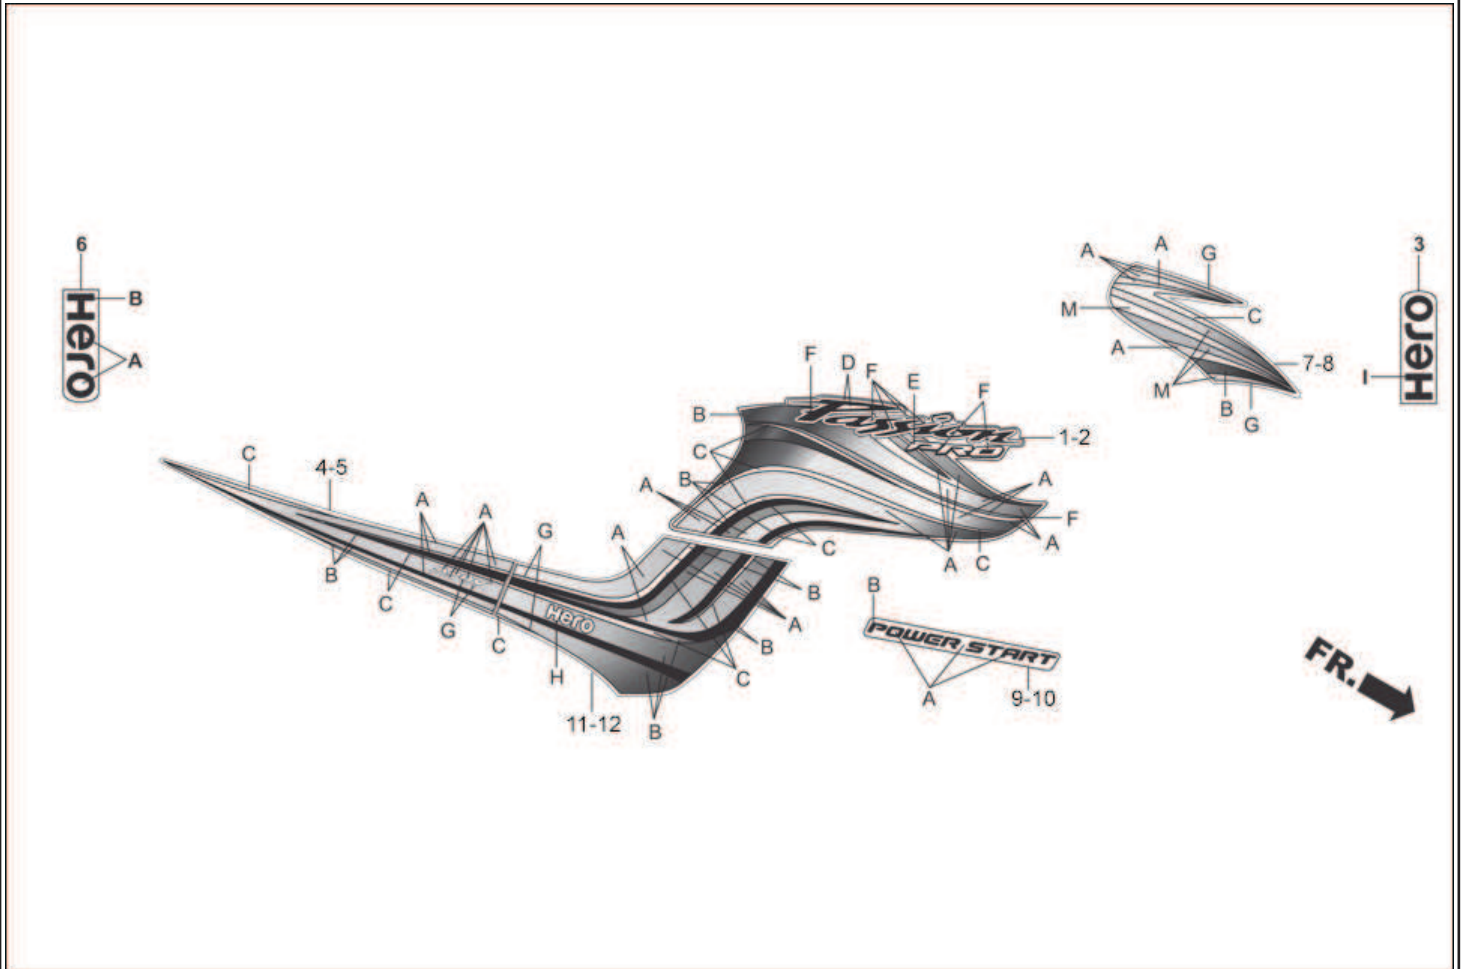

F-27-SELF : STRIPES / MARKS / EMBLEM

Group Number: F-27-SELF Model :: Passion PRO (Jan, 2014)

Ref No.	Part Number	Description	Req.
3	61108-AAC-H40ZA	MARK,FR FENDER (TYPE-1)	1
	61108-AAC-H40ZB	MARK,FR FENDER (TYPE-2)	1
	61108-AAC-H40ZC	MARK,FR FENDER (TYPE-3)	1

SPECIFIED COLOUR CHART FOR STRIPE MARK FENDER

SPECIFIED COLOUR TYPE	I	MAIN BODY COLOUR
1	FORCE SILVER ME.	BLACK (NH-1) TYPE-1
2	FORCE SILVER ME.	BLACK (NH-1) TYPE-2
3	FORCE SILVER ME.	BLACK (NH-1) TYPE-3
4	WHITE 2	SPORTS RED (R-321)
5	WHITE 2	BRONZE YELLOW ME. (YL-002M)
6	NH-1 BLACK	FORCE SILVER ME. (NH-411M)
7	NH-1 BLACK	LEAF GREEN ME. (GY-141M)