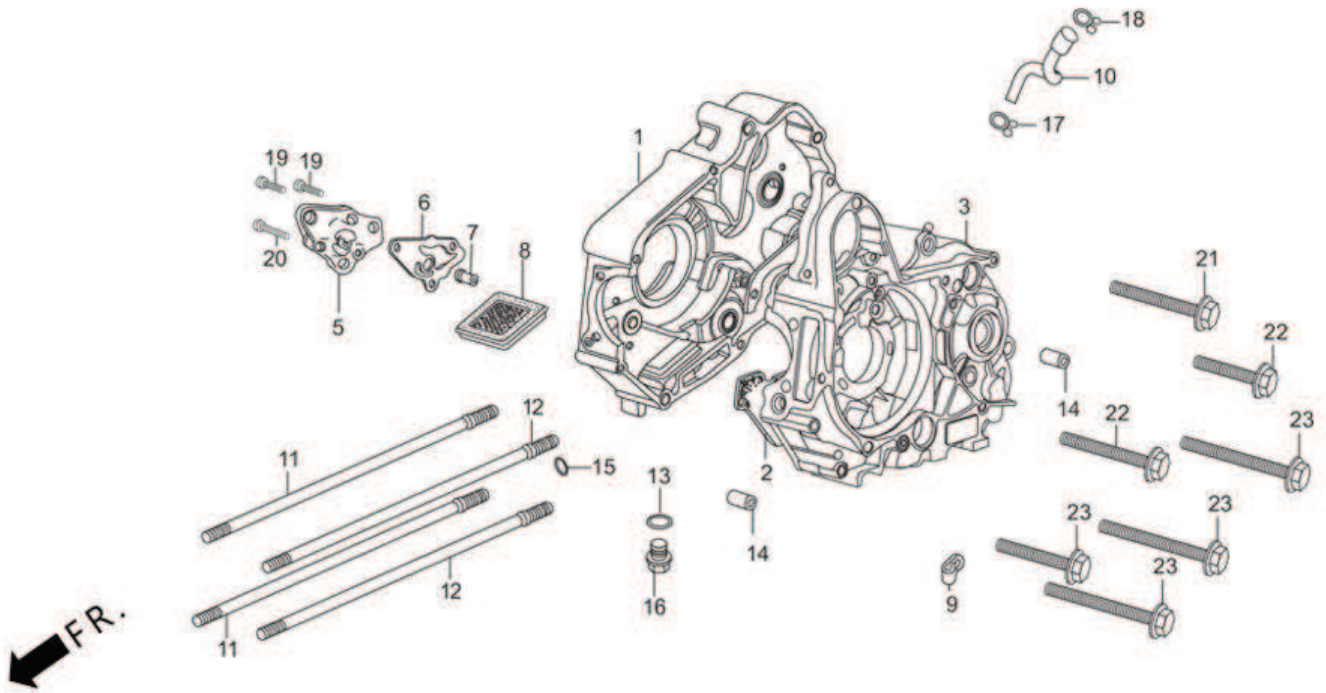

E-8-KICK : CRANK CASE / OIL PUMP

Group Number: E-8-KICK Model :: Passion PRO (Jan, 2014)

Ref No.	Part Number	Description	Req.
1	11100-KWA-900	CRANK CASE COMP., 'R'(BLACK)	1
2	11191-AAH-00099	GASKET CRANK CASE	1
3	11200-KVH-950	CRANK CASE COMP.,'L (BILK)	1
5	15100-KCC-900	PUMP ASSY.,OIL	1
6	15119-178-000	GASKET, OIL PUMP BODY	1
7	15384-178-000	PIVOT, OIL PUMP	1
8	15421-035-010	SCREEN, OIL FILTER	1
9	16236-045-010	CLAMPER, OVER FLOW PIPE	1
10	17371-KWA-940	TUBE BREATHER	1
11	90031-GF6-000R	BOLT 'A', CYLINDER STUD, 6 X 198 X 7	2
12	90032-GF6-000R	BOLT 'B', CYLINDER STUD, 6 X 205.5 X 7	2
13	90407-259-000	DRAIN COCK PACKING	1
14	90703-HC4-000	DOWEL PIN, 10X14	2
15	91303-GF6-000	PACKING ,RUBBER ,16MM	1
16	92800-12000-00	DRAIN PLUG BOLT	1
17	95002-02100	CLIP, B-10 TUBE	1
18	95002-80000	CLIP,C12 TUBE	1
19	96001-06016-00	BOLT, FLANGE SH. 6 X 16	2
20	96001-06025-00	BOLT, FLANGE, SH. 6 X 25	1
21	96001-06050-00	BOLT, FLANGE, SH. 6 X 50	1
22	96001-06060-00	BOLT, FLANGE, SH. 6 X 60	2
23	96001-06065-00	BOLT, FLANGE, SH. 6 X 65	4