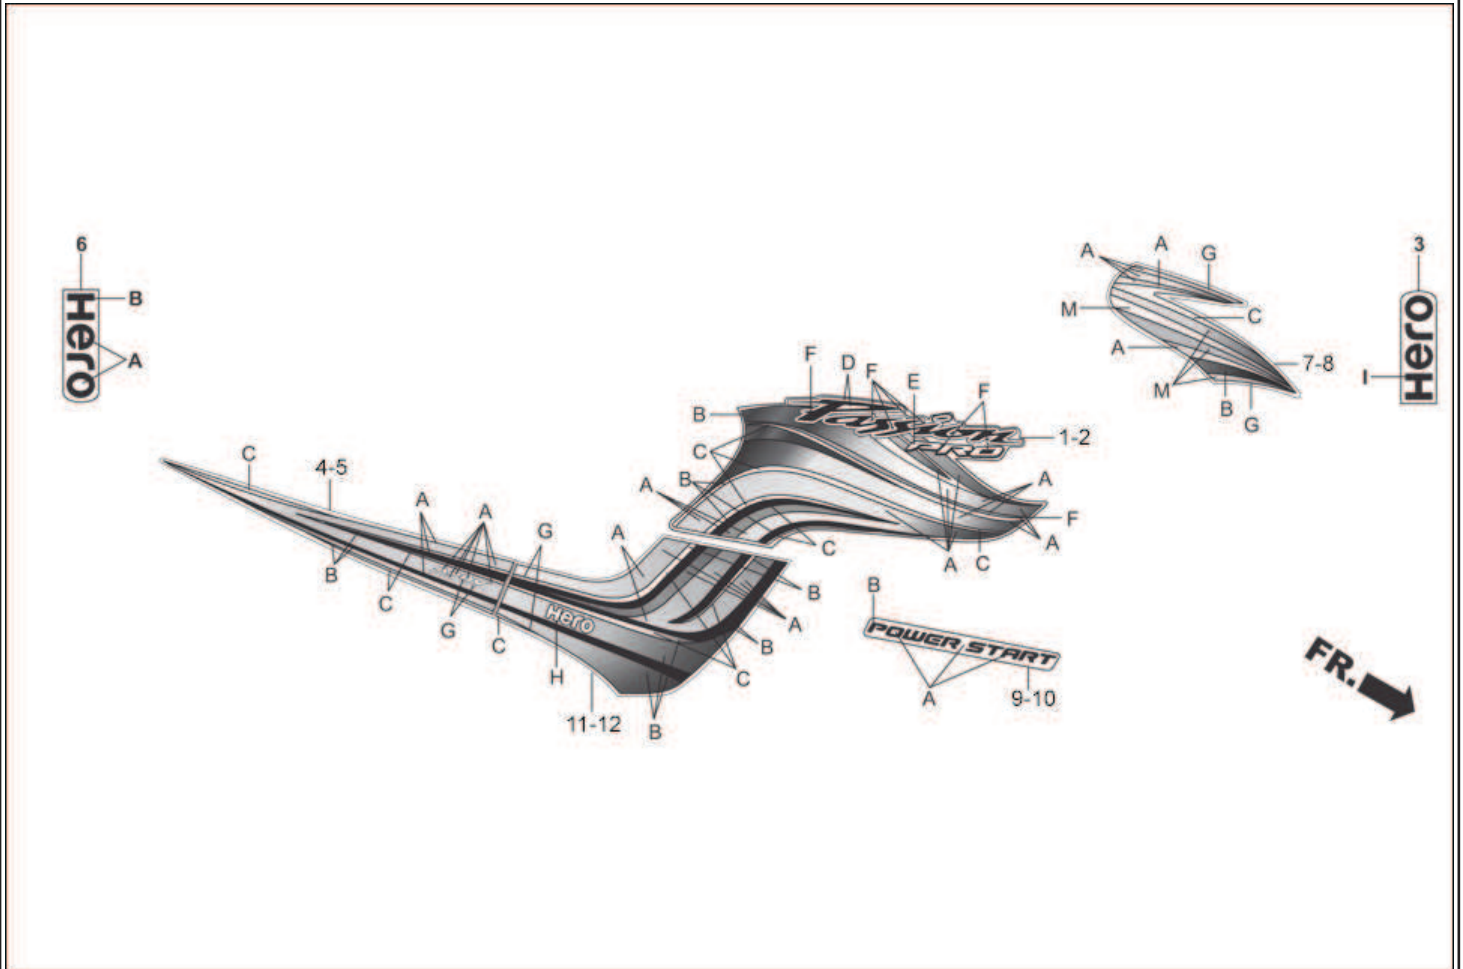

F-27-SELF : STRIPES / MARKS / EMBLEM

Group Number: F-27-SELF Model :: Passion PRO (Jan, 2014)

Ref No.	Part Number	Description	Req.
7	83406-AAC-000R	STRIPE R FR VISOR(TYPE-1)	1
	83406-AAC-000S	STRIPE R FR VISOR(TYPE-2)	1
	83406-AAC-000T	STRIPE R FR VISOR(TYPE-3)	1
	83406-AAC-000U	STRIPE R FR VISOR(TYPE-4)	1
	83406-AAC-000V	STRIPE R FR VISOR(TYPE-5)	1
	83406-AAC-000W	STRIPE R FR VISOR(TYPE-6)	1
	83406-AAC-000X	STRIPE R FR VISOR(TYPE-7)	1

SPECIFIED COLOUR CHART FOR STRIPE RIGHT FR. VISOR

SPECIFIED COLOUR TYPE	A	B	C	G	MAIN BODY COLOUR
1	NH-1 BLACK	R-321 SPORTS RED	FORCE SILVER ME. NH-411M	NH-1 BLACK	BLACK (NH-1) TYPE-1
2	NH-1 BLACK	FROST BLUE ME. B-185M	FORCE SILVER ME. NH-411M	NH-1 BLACK	BLACK (NH-1) TYPE-2
3	NH-1 BLACK	HEAVY GRAY NH-194M-U ME.	FORCE SILVER ME. NH-411M	NH-1 BLACK	BLACK (NH-1) TYPE-3
4	R-321 SPORTS RED	NH-1 BLACK	FORCE SILVER ME. NH-411M	TRANSPARENT	SPORTS RED (R-321)
5	BRONZE YELLOW ME. YL-002M	NH-1 BLACK	FORCE SILVER ME. NH-411M	TRANSPARENT	BRONZE YELLOW ME. (YL-002M)
6	FORCE SILVER ME. NH-411M	NH-1 BLACK	WHITE-2	TRANSPARENT	FORCE SILVER ME. (NH-411M)
7	LEAF GREEN ME. GY-141M	NH-1 BLACK	FORCE SILVER ME. NH-411M	TRANSPARENT	LEAF GREEN ME. (GY-141M)