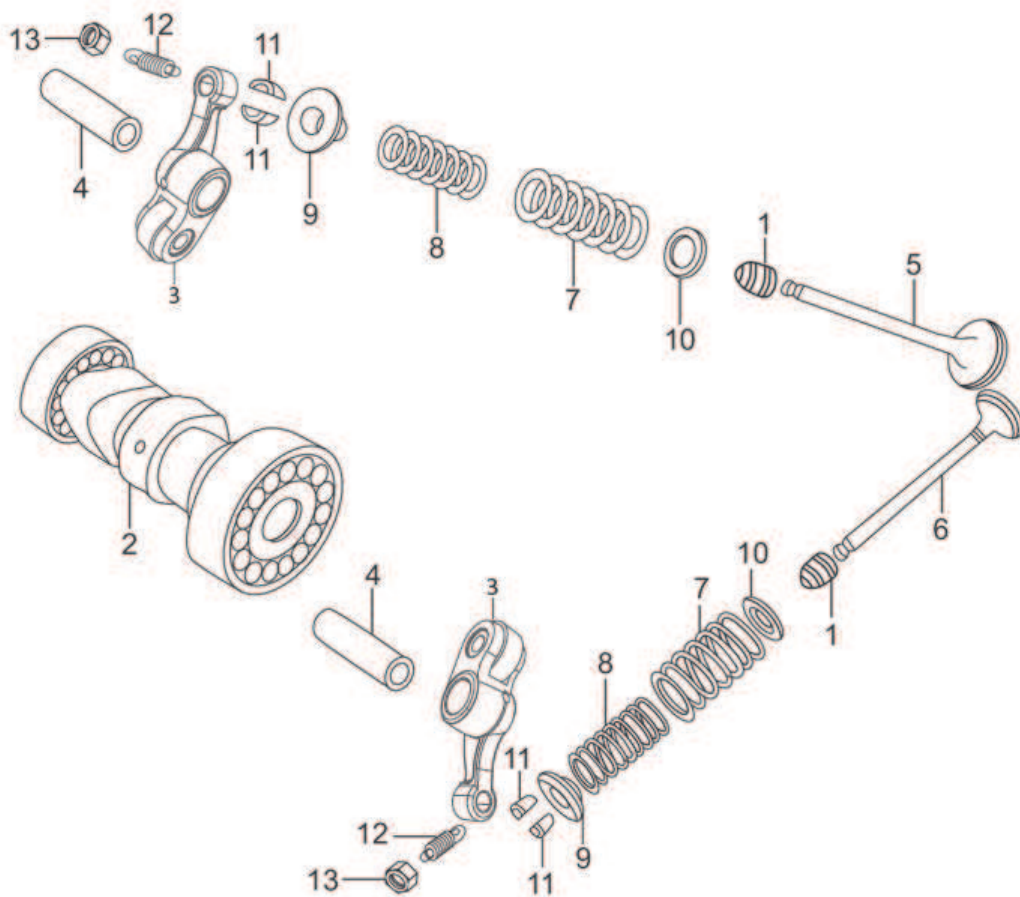

E-3 : CAM SHAFT / VALVE

Group Number: E-3 Model :: Passion PRO (Jan, 2014)

Ref No.	Part Number	Description	Req.
1	12209-GB4-685	SEAL, VALVE STEM	2
2	14100-AAH-H41	SHAFT COMP CAM	1
3	14430-KST-940	ARM COMP., VALVE ROCKER	2
4	14451-KST-940	SHAFT, ROCKER ARM	2
5	14711-GN5-910L	VALVE INLET	1
6	14721-AAE-H10	VALVE, EXHAUST	1
7	14751-GBG-900	SPRING, VALVE OUTER	2
8	14761-GBG-900	SPRING, VALVE INNER	2
9	14771-GB4-680	RETAINER, VALVE SPRING	2
10	14775-MA6-000	SEAT, VALVE SPRING OUTER	2
11	14781-MA6-000	COTTER, VALVE	4
12	90012-333-000R	SCREW, TAPPET ADJUSTING	2
13	90206-001-000	NUT, TAPPET ADJUSTING	2

E-4 : CAM CHAIN TENSIONER

Group Number: E-4 **Model ::** Passion PRO (Jan, 2014)

Ref No.	Part Number	Description	Req.
1	14321-AAD-200	SPROCKET CAM	1
2	14401-178-000	CHAIN, CAM (84L)	1
3	14500-035-020	ARM COMP. ,CAM CHAIN TENSIONER	1
4	14502-086-000R	ROLLER, CAM CHAIN TENSIONER	1
5	14531-035-000	PIVOT, CAM CHAIN TENSIONER	1
6	14541-GB4-681	SPRING, TENSIONER	1
7	14550-GB0-910R	PUSH ROD, COMP., TENSIONER	1
8	14566-086-030	HEAD.TENS.PUSH ROD	1
9	14610-086-000R	ROLLER COMP., CAM CHAIN GUIDE	1
10	14615-035-010	PIN, GUIDE ROLLER	1
11	14670-035-030L	SPROCKET, CAM CHAIN GUIDE	1
12	14675-178-000	SPINDLE, CAM CHAIN GUIDE SPROCKET	1
13	90081-035-000	BOLT, SEALING, 14 MM	1
14	90083-KVH-900	BOLT, KNOCK, 5 MM	2
15	90441-035-000	WASHER, SEALING, 14 MM	1
16	90461-357-000	WASHER, SEALING, 12 MM	1
17	90481-035-000	WASHER, 8 MM	1
18	90702-GB6-910	PIN, DOWEL,8 X 12	1
19	96001-06018-00	BOLT, FLANGE, 6 X 18	1