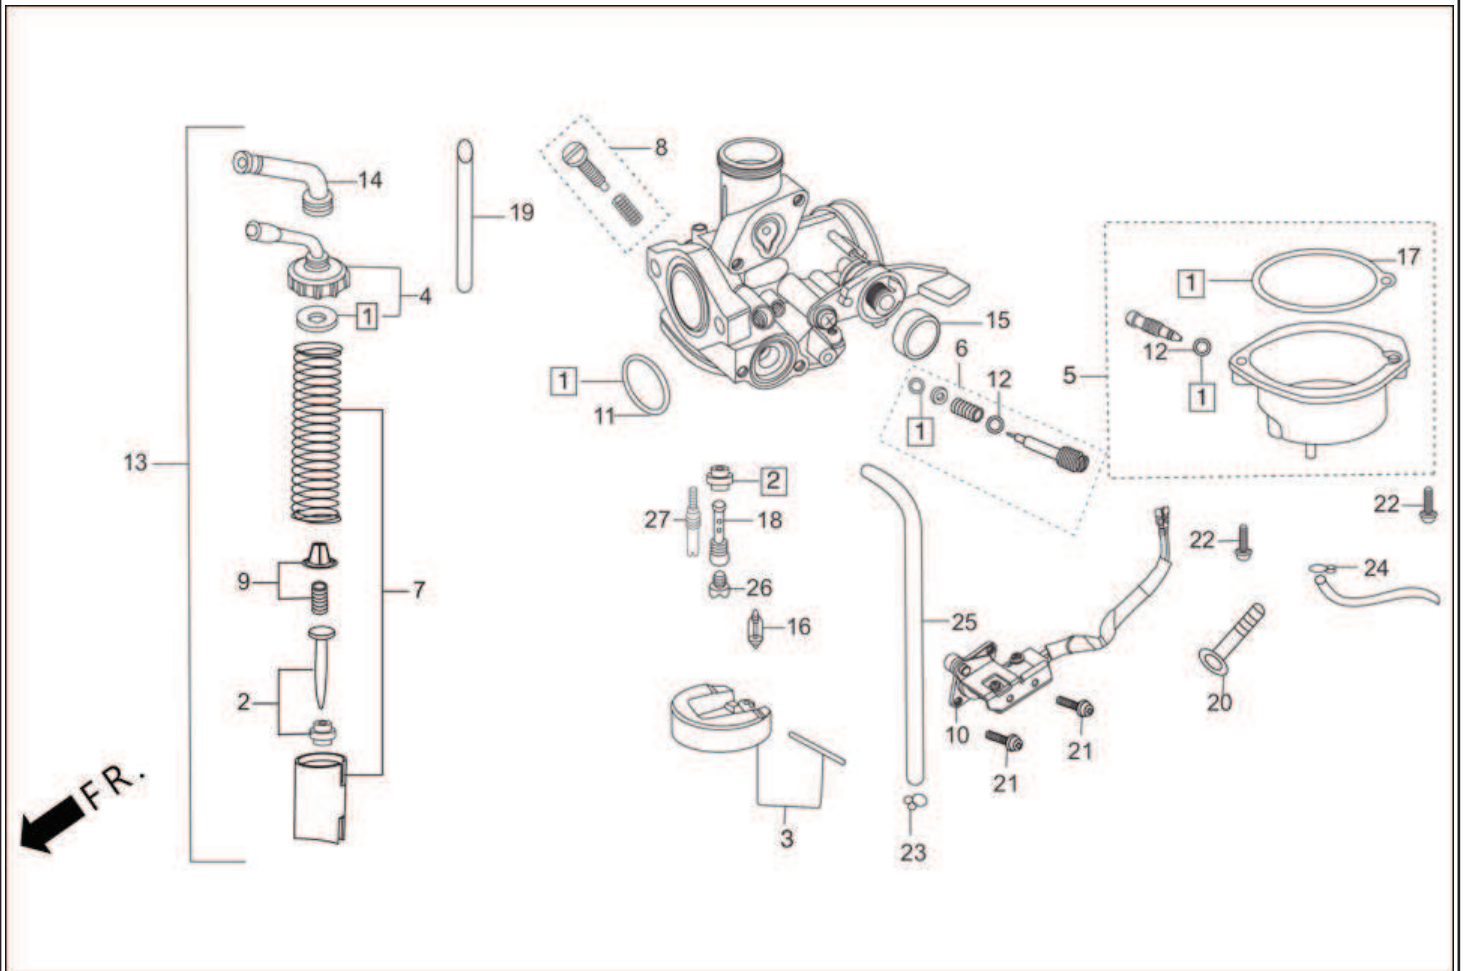

E-13 : CARBURETTOR

Group Number: E-13 Model :: Passion PRO (Jan, 2014)

Ref No.	Part Number	Description	Req.
1	16010-KWA-931	GASKET SET	1
2	16012-KWA-931	NEEDLE SET JET	1
3	16013-KRB-901	FLOAT, SET	1
4	16014-KPH-901	TOP SET	1
5	16015-KVW-921	CHAMBER SET, FLOAT	1
6	16016-KPH-651	SCREW SET	1
7	16022-KWA-931	VALVE SET THROTTLE	1
8	16028-KPH-901	SCREW, SET	1
9	16037-KPH-901	PLATE SET, VALVE	1
10	16060-KWA-933	SWITCH ASSY. THROTTLE	1
11	16075-KTC-901	O-RING	1
12	16076-KPL-901	O-RING	2
13	16100-KWA-935	CARBUTETTOR ASSY.	1
14	16118-KST-901	CAP,CABLE SEALING	1
15	16148-KPL-901	CAP,CHOKE LEVER DUST	1
16	16155-KRS-861	VALVE COMP., FLOAT	1
17	16163-GFP-901	GASKET FLOAT CHAMBER	1
18	16165-KWA-931	HOLDER NEEDLE JET	1
19	16199-KWA-931	TUBE AIR VENT	1
20	35701-KWA-931	BAND	1
21	93892-04010-10	SCREW, WASH, 4X10	2
22	93892-04014-08L	SCREW-WASHER,4 X 14	2
23	95002-02089	CLIP, B1 8 TUBE	1
24	95002-02659	CLIP, B-1, 6.5 TUBE	1