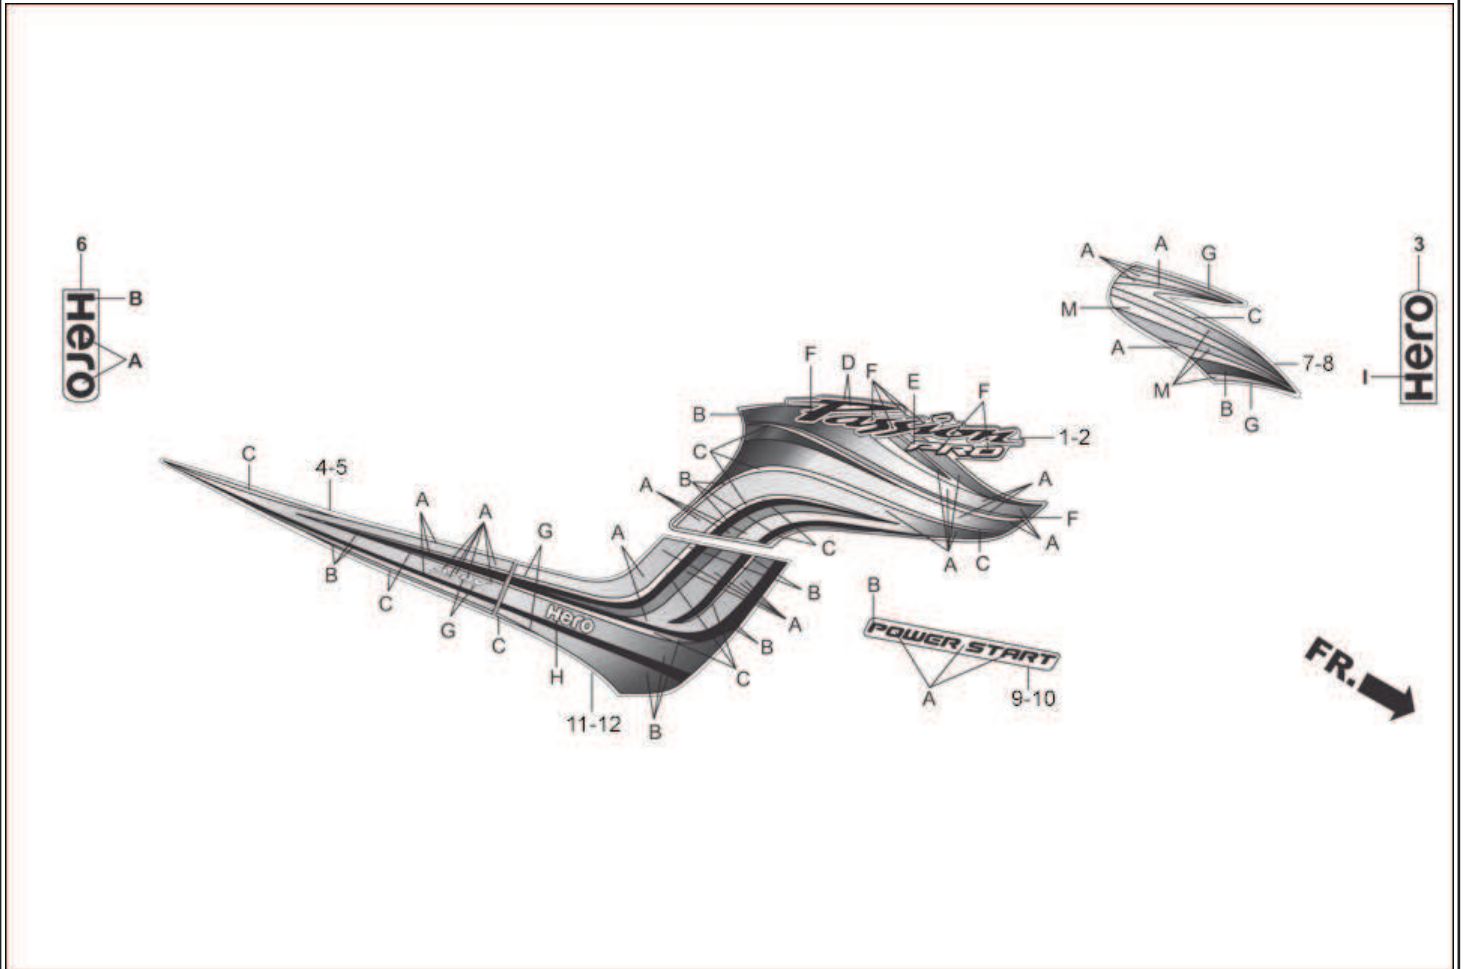

F-27-SELF : STRIPES / MARKS / EMBLEM

Group Number: F-27-SELF Model :: Passion PRO (Jan, 2014)

Ref No.	Part Number	Description	Req.
1	17507-AAC-000R	STRIPE R FUEL TANK(TYPE-1)	1
	17507-AAC-000S	STRIPE R FUEL TANK(TYPE-2)	1
	17507-AAC-000T	STRIPE R FUEL TANK(TYPE-3)	1
	17507-AAC-000U	STRIPE R FUEL TANK(TYPE-4)	1
	17507-AAC-000V	STRIPE R FUEL TANK(TYPE-5)	1
	17507-AAC-000W	STRIPE R FUEL TANK(TYPE-6)	1
	17507-AAC-000X	STRIPE R FUEL TANK(TYPE-7)	1

SPECIFIED COLOUR CHART FOR STRIPE RIGHT FUEL TANK

SPECIFIED COLOUR TYPE	A	B	C	D	E	F	2-TONE COLOR	MAIN BODY COLOUR
1	NH-1 BLACK	R-321 SPORTS RED	FORCE SILVER ME. NH-411M	WHITE 2	BRUSHED ALUMINUM	NH-1 BLACK	R-321 SPORTS RED	BLACK (NH-1) TYPE-1
2	NH-1 BLACK	FROST BLUE ME. B-185M	FORCE SILVER ME. NH-411M	WHITE 2	R-321 SPORTS RED	NH-1 BLACK	FROST BLUE ME. B-185M	BLACK (NH-1) TYPE-2
3	NH-1 BLACK	HEAVY GRAY NH-194M-U ME.	FORCE SILVER ME. NH-411M	WHITE 2	R-321 SPORTS RED	NH-1 BLACK	HEAVY GRAY NH-194M-U ME.	BLACK (NH-1) TYPE-3
4	R-321 SPORTS RED	NH-1 BLACK	FORCE SILVER ME. NH-411M	WHITE 2	BRUSHED ALUMINUM	NH-1 BLACK	NH-1 BLACK	SPORTS RED (R-321)
5	BRONZE YELLOW ME. YL-002M	NH-1 BLACK	FORCE SILVER ME. NH-411M	WHITE 2	BRUSHED ALUMINUM	NH-1 BLACK	NH-1 BLACK	BRONZE YELLOW ME. (YL-002M)
6	FORCE SILVER ME. NH-411M	NH-1 BLACK	WHITE 2	WHITE 2	BRUSHED ALUMINUM	NH-1 BLACK	NH-1 BLACK	FORCE SILVER ME. (NH-411M)
7	LEAF GREEN ME. GY-141M	NH-1 BLACK	FORCE SILVER ME. NH-411M	WHITE 2	BRUSHED ALUMINUM	NH-1 BLACK	NH-1 BLACK	LEAF GREEN ME. (GY-141M)