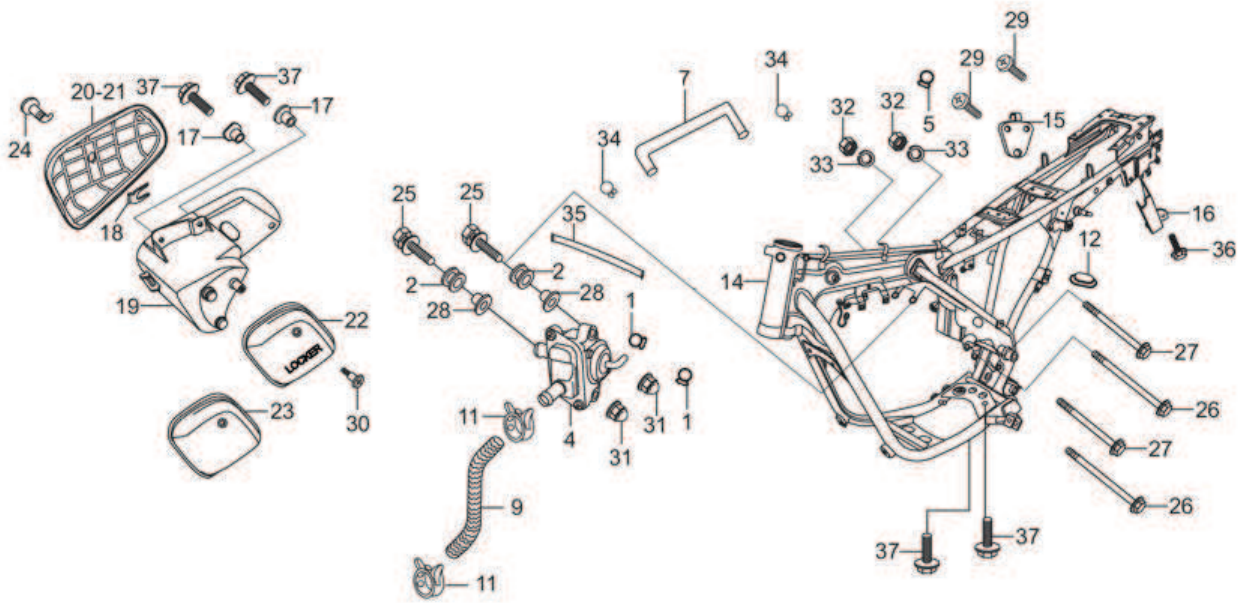

F-25-DRUM-SELF : FRAME BODY / UTILITY BOX

FR.

30	93903-25280	SCREW, TAPPING 5X12	1
31	94021-06000-0S	NUT, HEX CAP 6MM	2
32	94030-08000	NUT, HEX., 8 MM	2
33	94111-08000	WASHER, SPRING, 8MM	2
34	95002-02070	CLIP, B-7 TUBE	2
35	95005-35170-20	TUBE 3.5×170	1
36	95701-06010-08	BOLT, FLANGE, 6X10	1
37	95701-06016-07	BOLT, FLANGE, 6 X 16	4