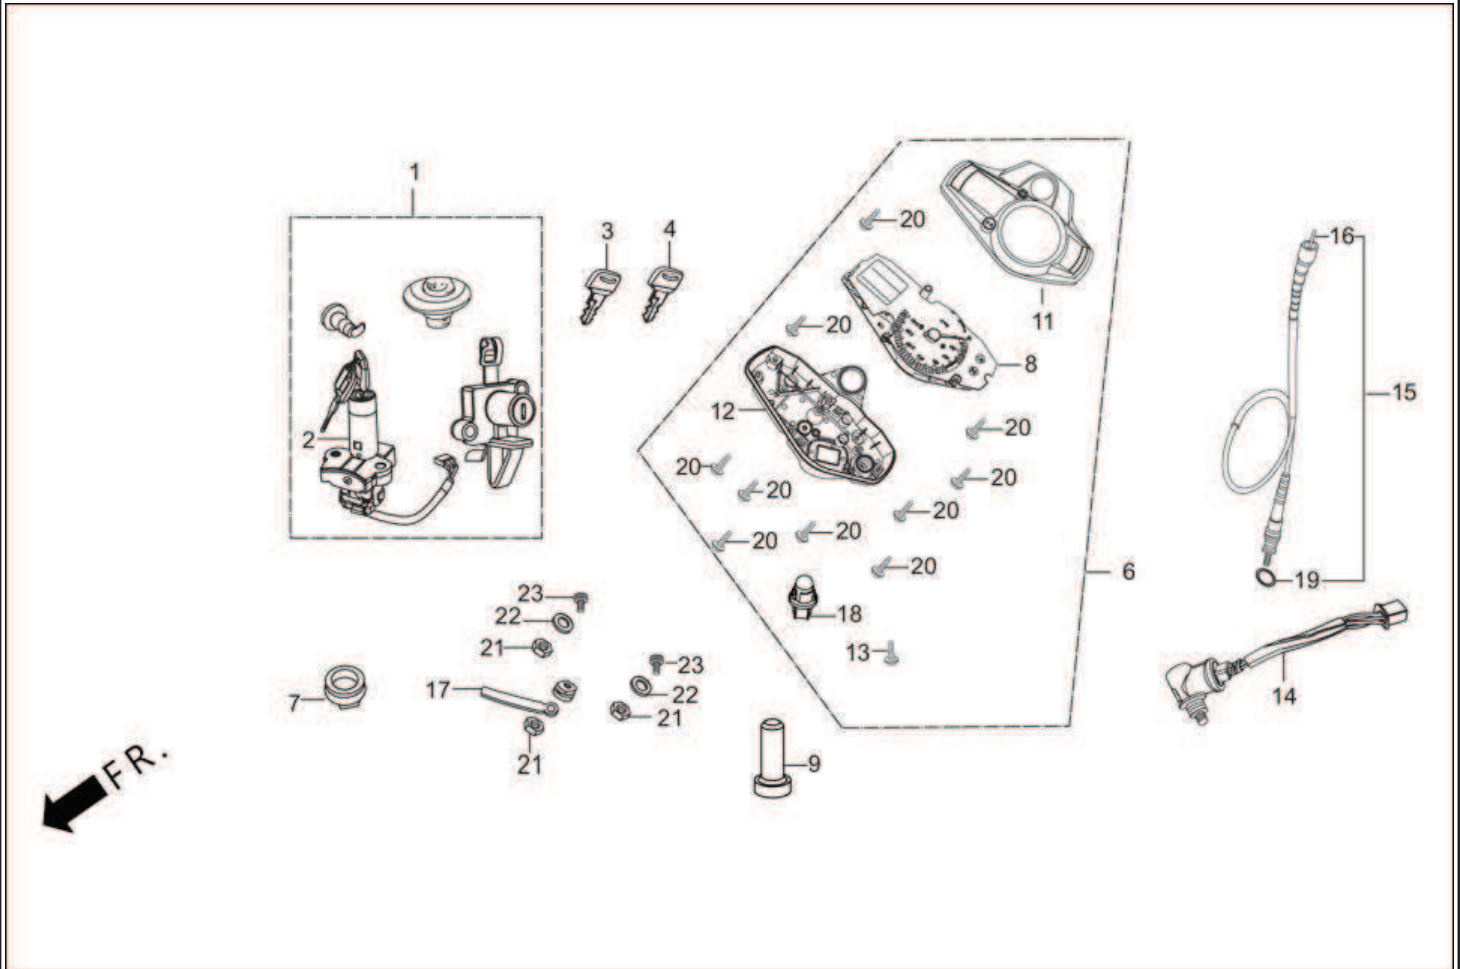

F-2V-DISC : SPEEDOMETER / CABLE / KEY SET

Group Number: F-2V-DISC Model :: Passion PRO (Jan, 2014)

Ref No.	Part Number	Description	Req.
1	35010-AAC-H00	KEY SET	1
2	35100-AAC-H01	SWITCH ASSY COMB & LOCK	1
3	35121-AAC-H30	KEY BLANK NO 1	1
4	35122-AAC-H30	KEY BLANK NO 2	1
6	37100-AAC-04099	METER ASSY.COMB.	1
7	37105-KRJ-901	CAP	1
8	37210-AAC-021	SPEEDOMETER COMP	1
9	37202-AAC-021	ROD SW EXTENSION	1
11	37211-AAC-041	CASE UPPER ASSY	1
12	37212-AAC-021	CASE UNDER ASSY	1
13	37214-KV7-671	SCREW, TAPPING, 3 X 12	1
14	37700-KWA-830	SPEED, SENSOR ASSY.	1
15	44830-AAC-000	CABLE COMP. SPDMT.	1
16	44830-KWA-830A	CABLE INNER	1
17	61317-KCC-900	GUIDE 'A'	1
18	78135-AAC-021	BULB SOCKET ASSY	1
19	91352-GAZ-930	O-RING 8.5X11.5	1
20	93903-22480	SCREW TAPPING 3 X 16	10
21	94001-06070-0S	NUT, HEX., 6 MM	3
22	94103-06700	WASHER, PLAIN, 6 MM	2
23	96700-08020-00	BOLT SOCKET, 8 MM	2