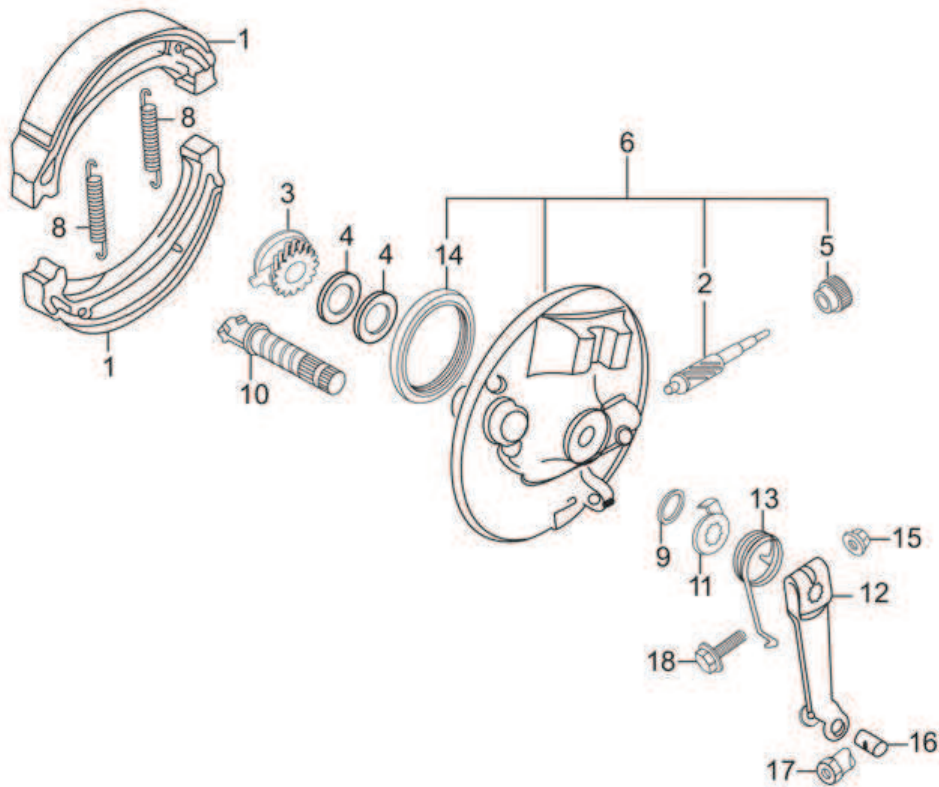

F-8-DRUM-CAST : FR. BRAKE PANEL

Group Number: F-8-DRUM-CAST Model :: Passion PRO (Jan, 2014)

Ref No.	Part Number	Description	Req.
1	43125-KTN-701	SHOE COMP., BRAKE	2
2	44805-KTC-900	PINION, SPEEDOMETER	1
3	44806-KST-900	GEAR, SPEEDOMETER	1
4	44809-170-000	WASHER, SPEEDOMETER GEAR	2
5	44810-KTC-900	BUSH, PINION	1
6	45010-AAC-020	PANEL SUB COMP FRONT BRAKE	1
8	45133-KCC-900	SPRING, FR. BRAKE SHOE	2
9	45134-250-000	DUST SEAL, BRAKE CAM	1
10	45141-KTC-900	CAM FR. BRAKE	1
11	45145-096-650	INDICATOR, FR. BRAKE	1
12	45410-KTR-A20	ARM, FR. BRAKE	1
13	45435-GB2-720	SPRING, BRAKE ARM RETURN	1
14	91251-GK4-000	OIL SEAL, 47X60X7	1
15	94050-06000	NUT, FLANGE, 6 MM	1
16	95015-32001	JOINT 'B' BRAKE ARM	1
17	95015-42000	NUT B ADJUST	1
18	95701-06032-00	BOLT, FLANGE, 6 X 32	1