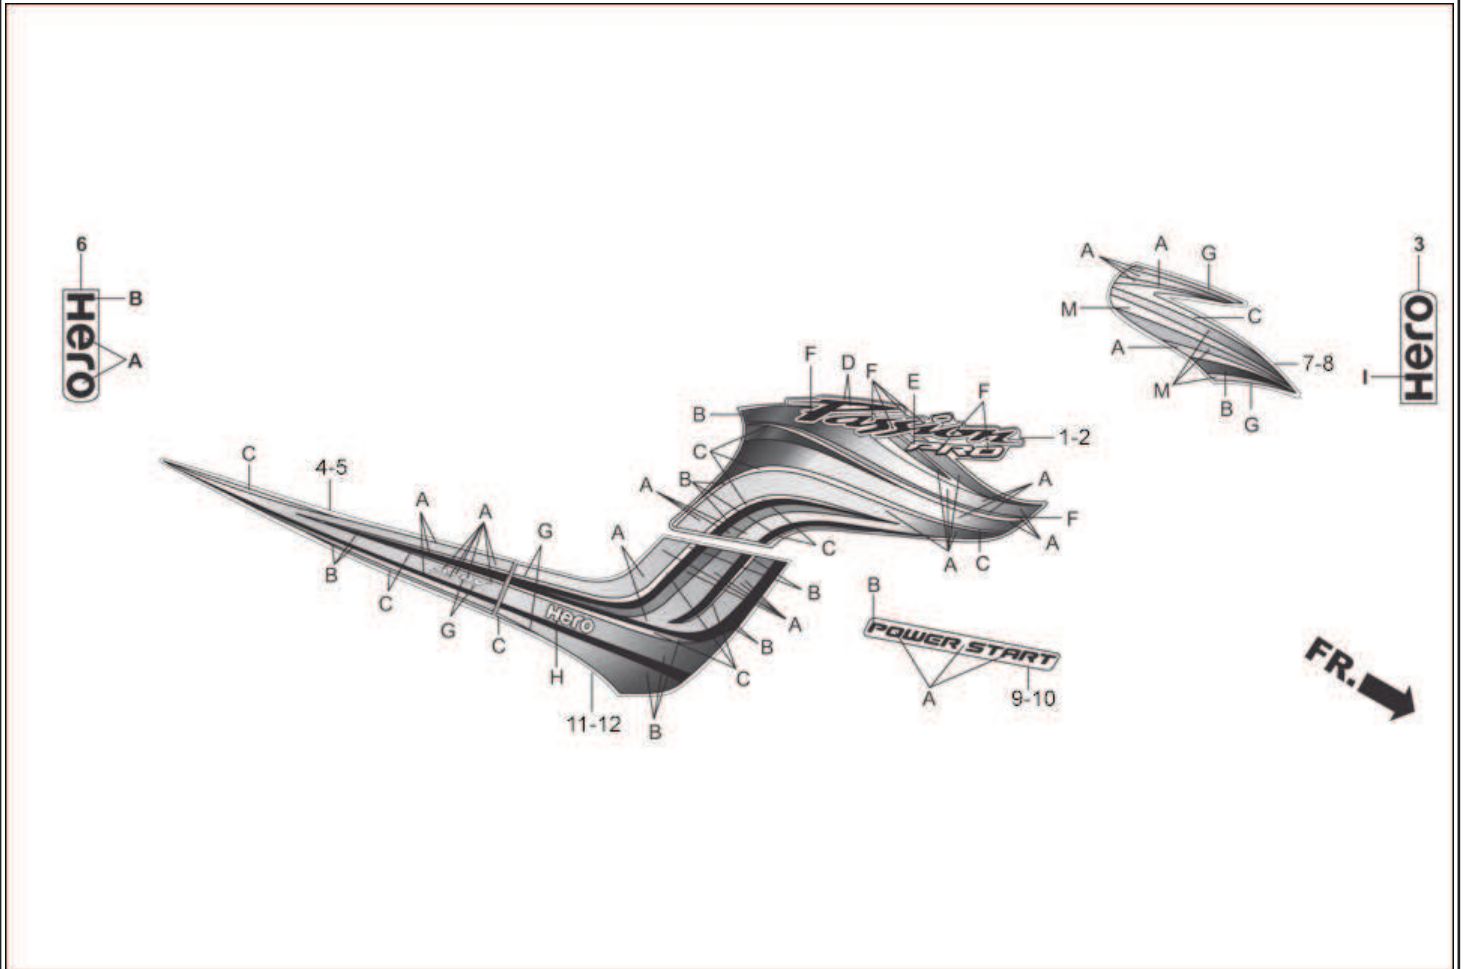

F-27-SELF : STRIPES / MARKS / EMBLEM

Group Number: F-27-SELF Model :: Passion PRO (Jan, 2014)

Ref No.	Part Number	Description	Req.
6	80102-AAC-H30	MARK,REAR FENDER	1

SPECIFIED COLOUR CHART FOR MARK REAR FENDER

SPECIFIED TYPE	A	B	MAIN BODY COLOUR
1	MAT BLACK	WHITE	BLACK (NH-1) TYPE-1
			BLACK (NH-1) TYPE-2
			BLACK (NH-1) TYPE-3
			SPORTS RED (R-321)
			BRONZE YELLOW ME. (YL-002M)
			FORCE SILVER ME. (NH-411M)
			LEAF GREEN ME. (GY-141M)