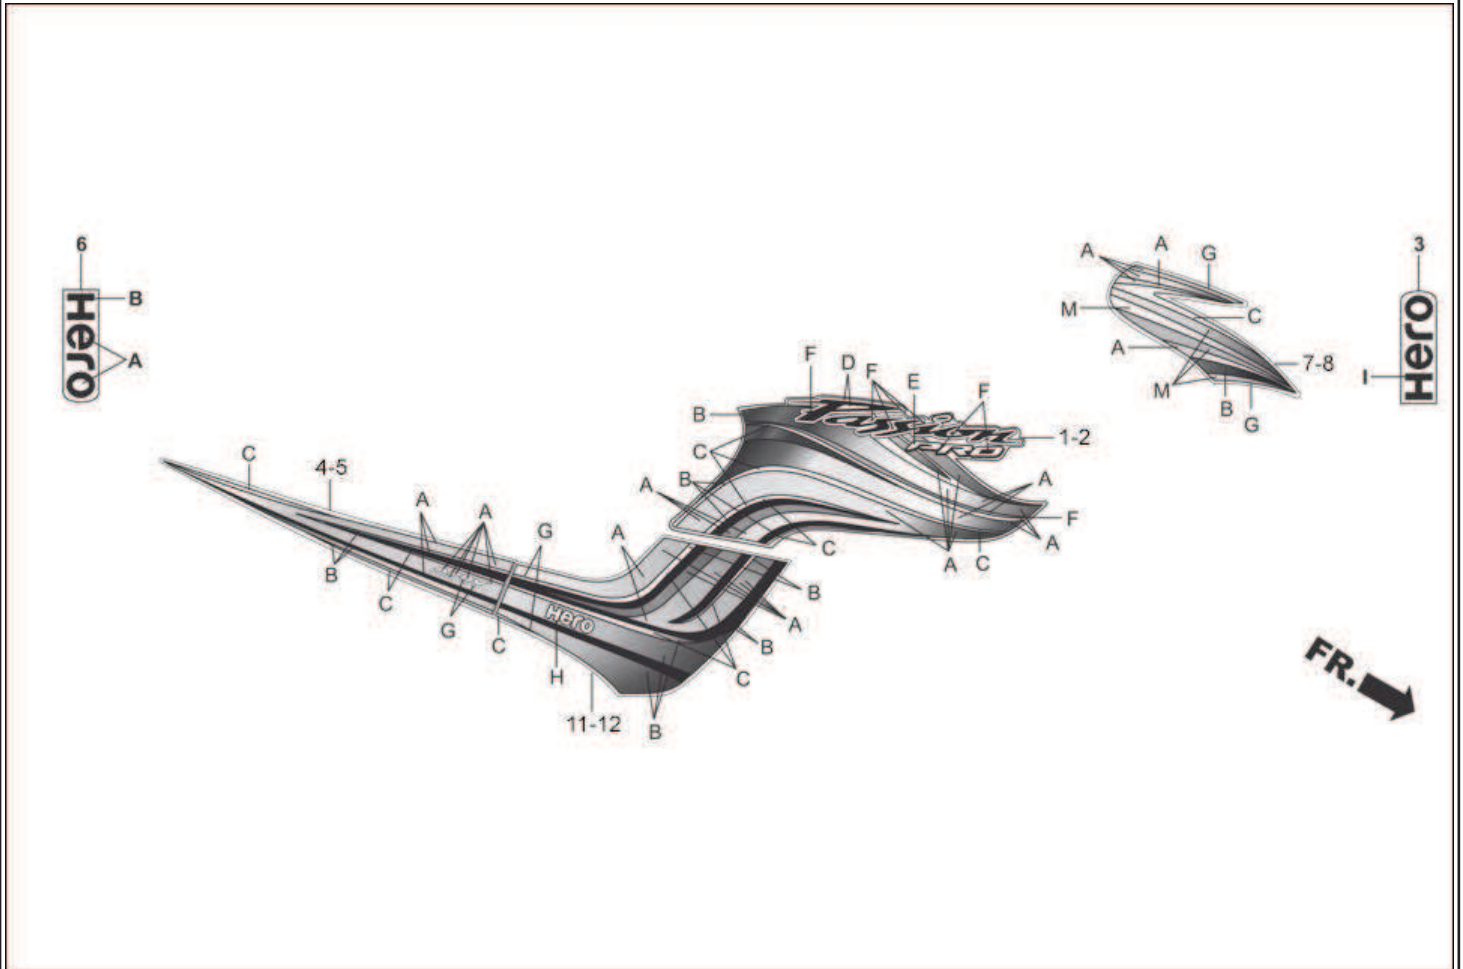

F-27-KICK : STRIPES / MARKS / EMBLEM

Group Number: F-27-KICK Model :: Passion PRO (Jan, 2014)

Ref No.	Part Number	Description	Req.
2	17508-AAC-000R	STRIPE L FUEL TANK(TYPE-1)	1
	17508-AAC-000S	STRIPE L FUEL TANK(TYPE-2)	1
	17508-AAC-000T	STRIPE L FUEL TANK(TYPE-3)	1
	17508-AAC-000U	STRIPE L FUEL TANK(TYPE-4)	1
	17508-AAC-000V	STRIPE L FUEL TANK(TYPE-5)	1
	17508-AAC-000W	STRIPE L FUEL TANK(TYPE-6)	1
	17508-AAC-000X	STRIPE L FUEL TANK(TYPE-7)	1

SPECIFIED COLOUR CHART FOR STRIPE LEFT FUEL TANK

SPECIFIED COLOUR TYPE	A	B	C	D	E	F	2-TONE COLOR	MAIN BODY COLOUR
1	NH-1 BLACK	R-321 SPORTS RED	FORCE SILVER ME. NH-411M	WHITE 2	BRUSHED ALUMINUM	NH-1 BLACK	R-321 SPORTS RED	BLACK (NH-1) TYPE-1
2	NH-1 BLACK	FROST BLUE ME. B-185M	FORCE SILVER ME. NH-411M	WHITE 2	R-321 SPORTS RED	NH-1 BLACK	FROST BLUE ME. B-185M	BLACK (NH-1) TYPE-2
3	NH-1 BLACK	HEAVY GRAY NH-194M-U ME.	FORCE SILVER ME. NH-411M	WHITE 2	R-321 SPORTS RED	NH-1 BLACK	HEAVY GRAY NH-194M-U ME.	BLACK (NH-1) TYPE-3
4	R-321 SPORTS RED	NH-1 BLACK	FORCE SILVER ME. NH-411M	WHITE 2	BRUSHED ALUMINUM	NH-1 BLACK	NH-1 BLACK	SPORTS RED (R-321)
5	BRONZE YELLOW ME. YL-002M	NH-1 BLACK	FORCE SILVER ME. NH-411M	WHITE 2	BRUSHED ALUMINUM	NH-1 BLACK	NH-1 BLACK	BRONZE YELLOW ME. (YL-002M)
6	FORCE SILVER ME. NH-411M	NH-1 BLACK	WHITE 2	WHITE 2	BRUSHED ALUMINUM	NH-1 BLACK	NH-1 BLACK	FORCE SILVER ME. (NH-411M)
7	LEAF GREEN ME. GY-141M	NH-1 BLACK	FORCE SILVER ME. NH-411M	WHITE 2	BRUSHED ALUMINUM	NH-1 BLACK	NH-1 BLACK	LEAF GREEN ME. (GY-141M)