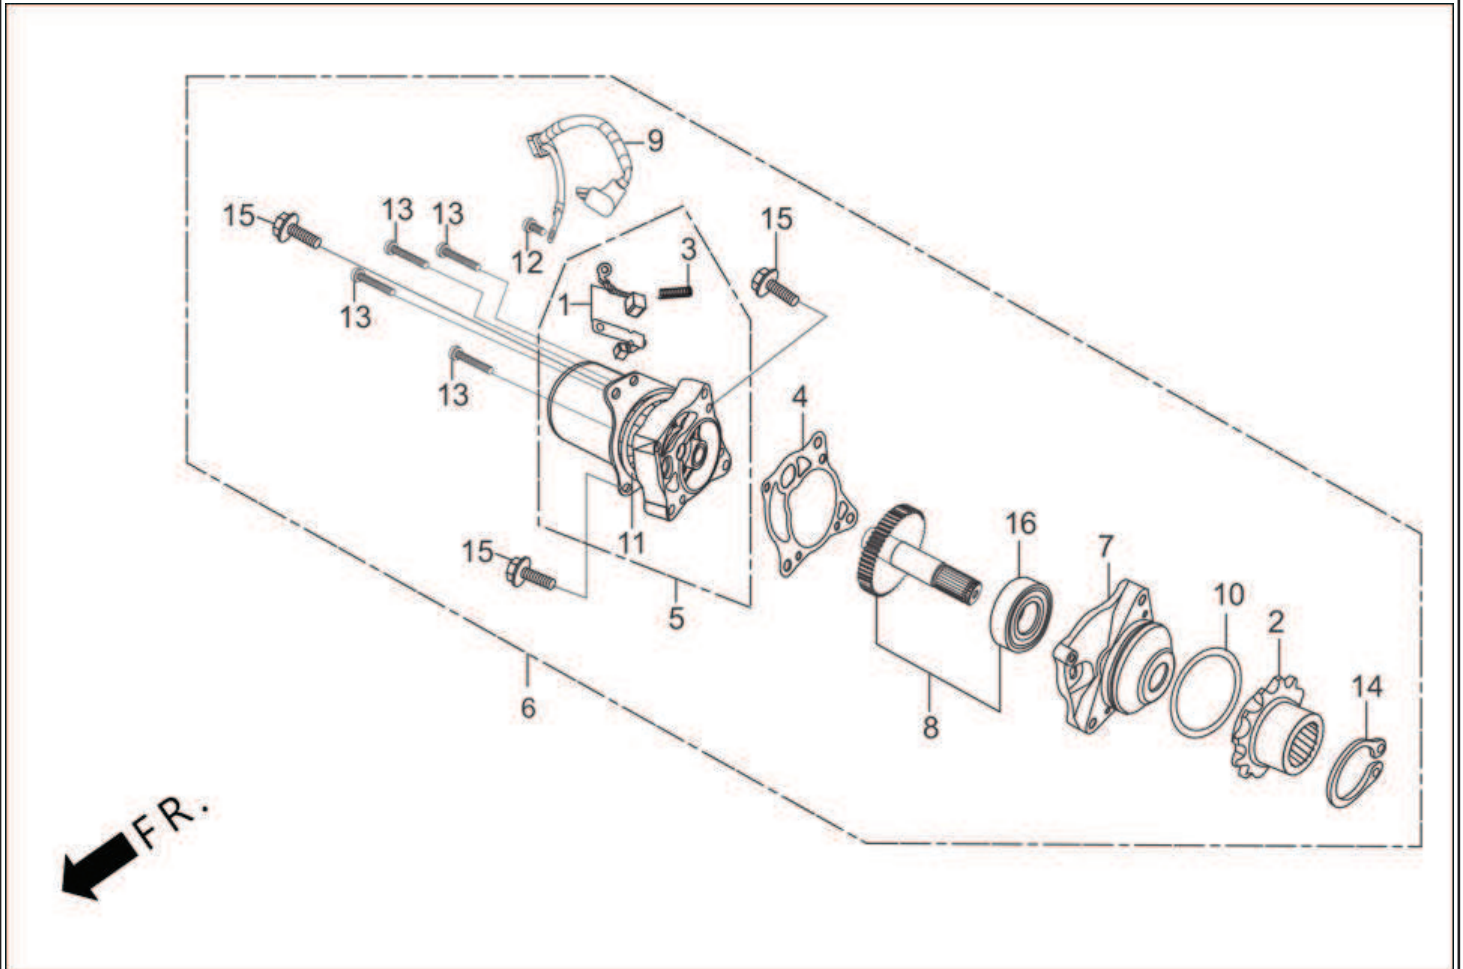

E-7C-SELF : STARTER MOTOR

Group Number: E-7C-SELF Model :: Passion PRO (Jan, 2014)

Ref No.	Part Number	Description	Req.
1	31201-KG8-004	BUSH SET	1
2	31202-GB2-700L	SPROCKET	1
3	31204-KG8-004	BRUSH, SPRING	2
4	31205-KWA-941	PACKING	1
5	31208-KWA-941	MOTOR ONLY	1
6	31210-KWA-94099	MOTOR UNIT START	1
	31210-KWA-94099	MOTOR UNIT START	1
7	31211-KWA-941	CASE 'A' FRONT	1
8	31213-GB4-701L	GEAR COMP., DRIVEN	1
9	32410-KVH-871	SUB HARNESS 'A'	1
10	91308-GB4-701L	O-RING A	1
11	91309-GB2-701L	O-RING B	1
12	93892-04006-08L	SCREW WASH 4X6	1
13	93892-05030-08L	SCREW, WASH., 5X30	4
14	94510-12000L	CIRCLIP, EXTERNAL, 12 MM	1
15	96001-06045-00	BOLT, FLANGE, SH. 6 X 45	3
16	96120-60010-10L	BEARING, BALL RADIAL	1