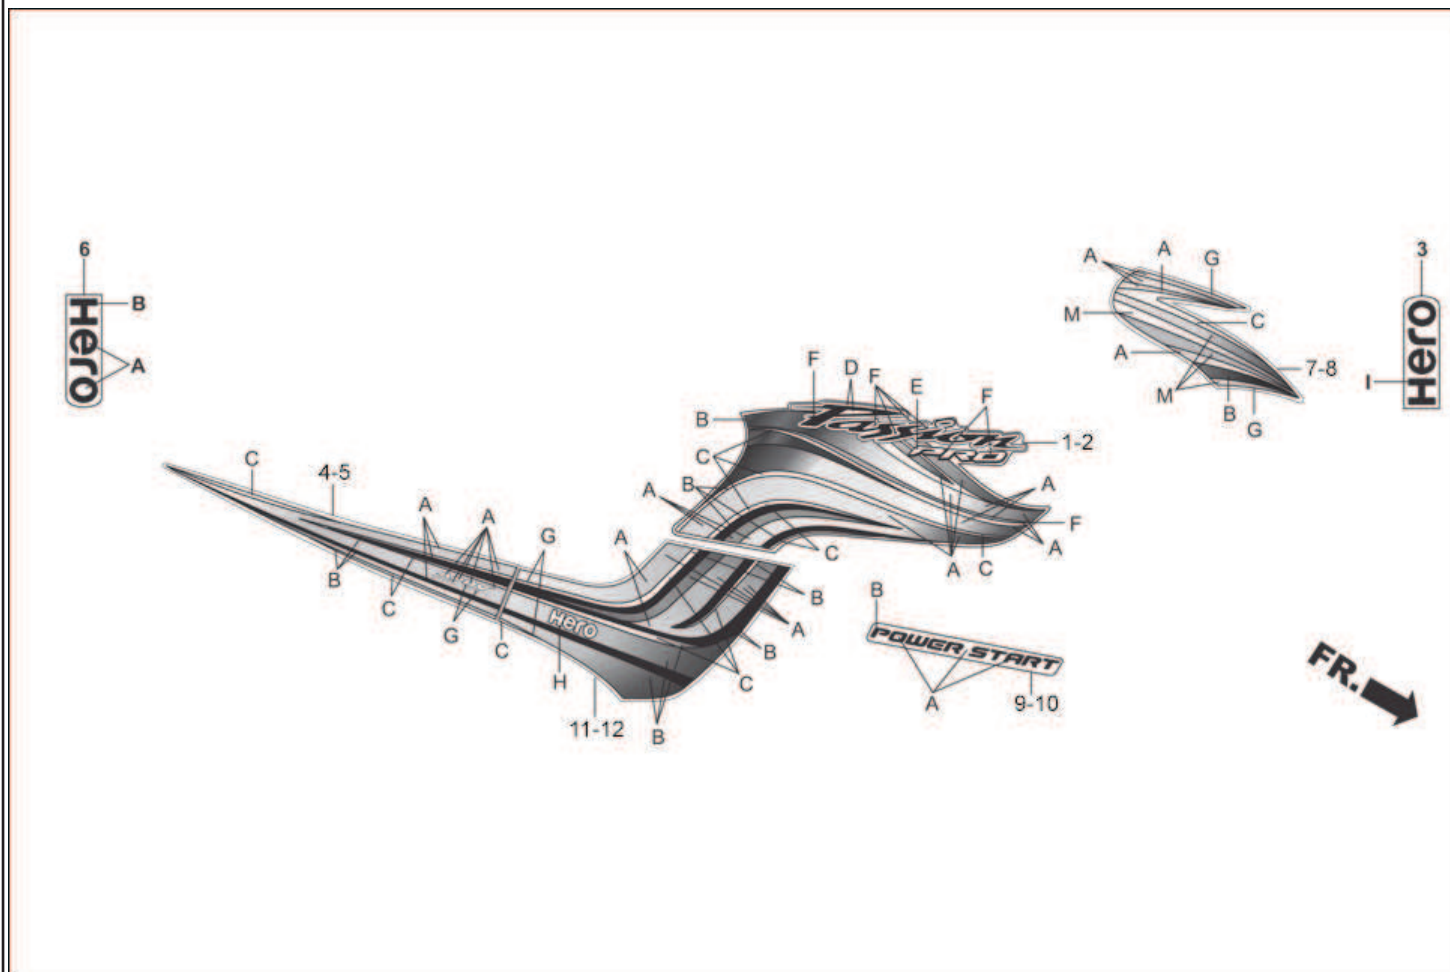

F-27-SELF : STRIPES / MARKS / EMBLEM

Group Number: F-27-SELF Model :: Passion PRO (Jan, 2014)

Ref No.	Part Number	Description	Req.
2	17508-AAC-000R	STRIPE L FUEL TANK(TYPE-1)	1
	17508-AAC-000S	STRIPE L FUEL TANK(TYPE-2)	1
	17508-AAC-000T	STRIPE L FUEL TANK(TYPE-3)	1
	17508-AAC-000U	STRIPE L FUEL TANK(TYPE-4)	1
	17508-AAC-000V	STRIPE L FUEL TANK(TYPE-5)	1
	17508-AAC-000W	STRIPE L FUEL TANK(TYPE-6)	1
	17508-AAC-000X	STRIPE L FUEL TANK(TYPE-7)	1

SPECIFIED COLOUR CHART FOR STRIPE LEFT FUEL TANK

SPECIFIED COLOUR TYPE	A	B	C	D	E	F	2-TONE COLOR	MAIN BODY COLOUR
1	NH-1 BLACK	R-321 SPORTS RED	FORCE SILVER ME. NH-411M	WHITE 2	BRUSHED ALUMINUM	NH-1 BLACK	R-321 SPORTS RED	BLACK (NH-1) TYPE-1
2	NH-1 BLACK	FROST BLUE ME. B-185M	FORCE SILVER ME. NH-411M	WHITE 2	R-321 SPORTS RED	NH-1 BLACK	FROST BLUE ME. B-185M	BLACK (NH-1) TYPE-2
3	NH-1 BLACK	HEAVY GRAY NH-194M-U ME.	FORCE SILVER ME. NH-411M	WHITE 2	R-321 SPORTS RED	NH-1 BLACK	HEAVY GRAY NH-194M-U ME.	BLACK (NH-1) TYPE-3
4	R-321 SPORTS RED	NH-1 BLACK	FORCE SILVER ME. NH-411M	WHITE 2	BRUSHED ALUMINUM	NH-1 BLACK	NH-1 BLACK	SPORTS RED (R-321)
5	BRONZE YELLOW ME. YL-002M	NH-1 BLACK	FORCE SILVER ME. NH-411M	WHITE 2	BRUSHED ALUMINUM	NH-1 BLACK	NH-1 BLACK	BRONZE YELLOW ME. (YL-002M)
6	FORCE SILVER ME. NH-411M	NH-1 BLACK	WHITE 2	WHITE 2	BRUSHED ALUMINUM	NH-1 BLACK	NH-1 BLACK	FORCE SILVER ME. (NH-411M)
7	LEAF GREEN ME. GY-141M	NH-1 BLACK	FORCE SILVER ME. NH-411M	WHITE 2	BRUSHED ALUMINUM	NH-1 BLACK	NH-1 BLACK	LEAF GREEN ME. (GY-141M)