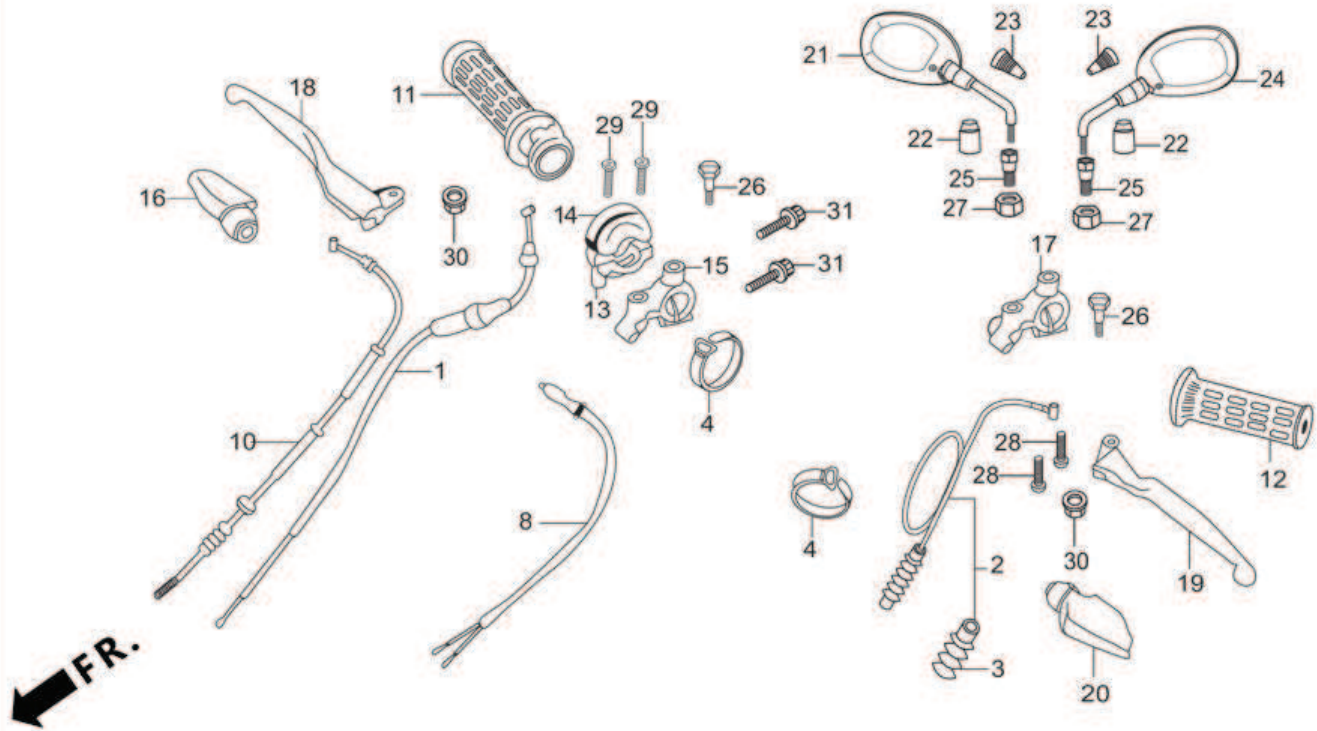

F-3-DRUM-KICK : HANDEL LEVER / SWITCH / CONTROL CABLE

	88120-AAC-H41ZC	MIRROR ASSY L BACK (SRD,R-321)	1
	88120-AAC-000V	MIRROR ASSY. L BACK(BYM,YL-002M)	1
	88120-AAC-H41ZF	MIRROR ASSY L BACK (LGM,GY-141M)	1
	88120-AAC-H41ZE	MIRROR ASSY L BACK (FSM,NH-411M)	1
25	90003-KCC-840	BOLT, ADPT.10MM	2
26	90114-310-000	BOLT, HANDLE LEVER PIVOT	2
27	90201-MW3-620	NUT, HEX., 10MM	2
28	93500-05020-0G	SCREW, PAN, 5 X 20	2
29	93500-05022-1G	SCREW, PAN, 5 X 22	2
30	94050-06000	NUT, FLANGE, 6 MM	2
31	96001-06025-07	BOLT, FLANGE, SH. 6 X 25	2