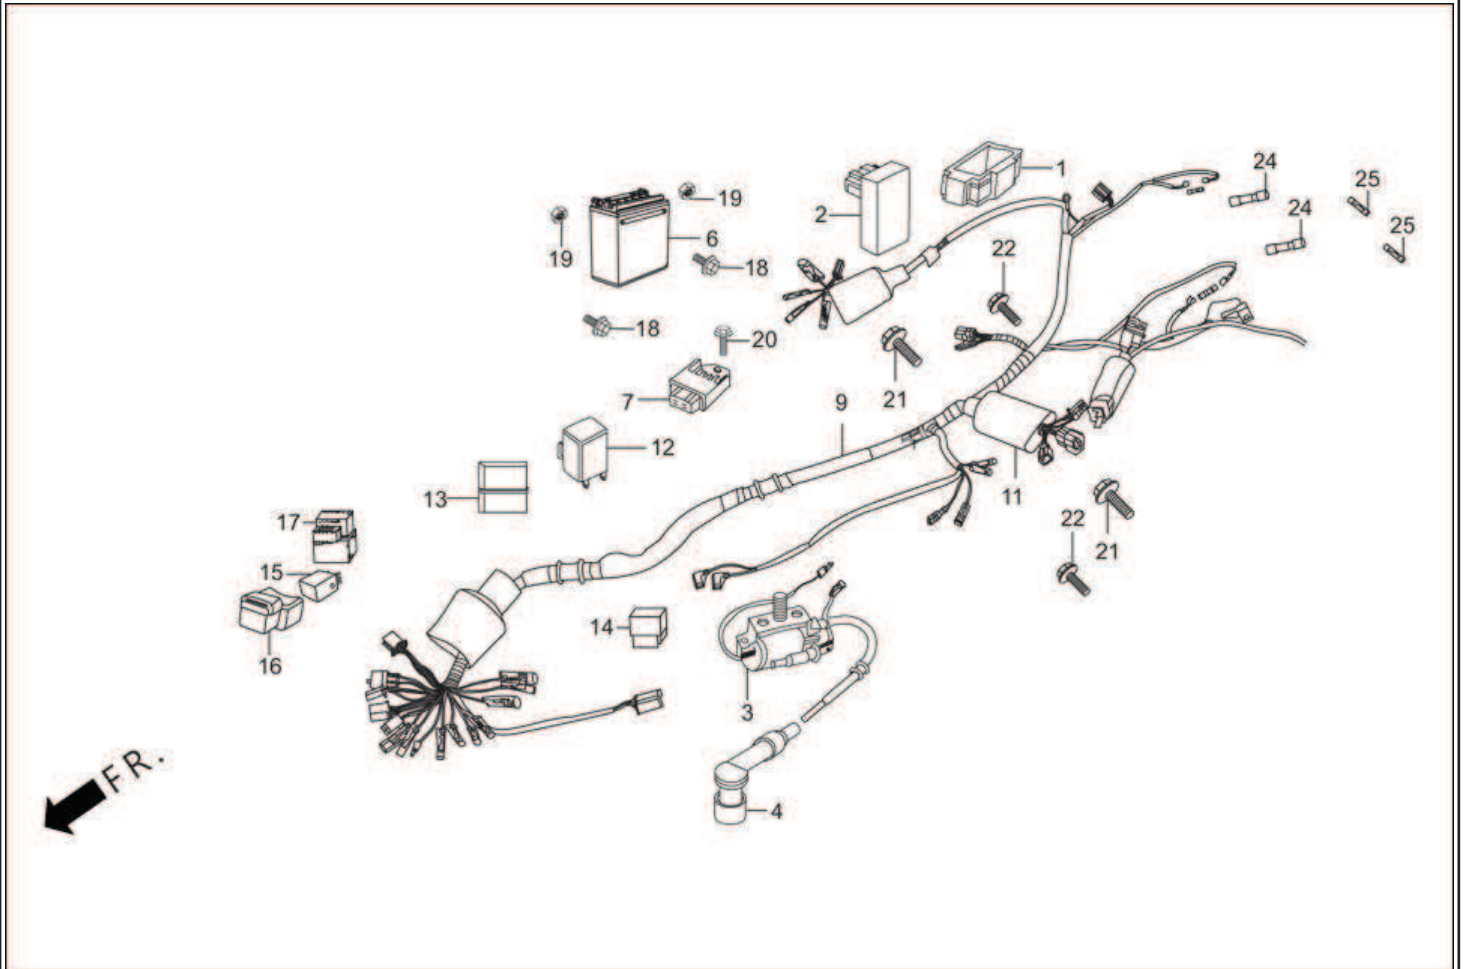

F-24-KICK : WIRE HARNESS / BATTERY

Group Number: F-24-KICK Model :: Passion PRO (Jan, 2014)

Ref No.	Part Number	Description	Req.
1	30401-KTE-910	CUSHION, C.D.I. UNIT	1
2	30410-KWA-931	UNIT COMP CDI	1
3	30500-AAF-H00	COIL ASSY.IGN.	1
4	30700-KWA-831	CAP ASSY,NOISE SUPPRESSOR	1
6	31500-KVT-801	BATTERY, ASSY.	1
7	31600-KWA-831	REG. REC. COMP.	1
9	32100-AAC-000	HARNESS WIRE (KICK)	1
11	32108-KE8-000	COVER ,CONNECTOR	1
12	38301-KWA-831	RELAY COMP., WINKER	1
13	38306-GE7-000	SUSPENSION, WINKER RELAY	1
14	38501-KTP-890	RELAY COMP., START	1
15	38502-KSP-910	RELAY COMP., POWER (MICRO ISO 5P)	1
16	38506-KSP-910	SUS., POWER RELAY	1
17	38506-KWA-840	SUSP. START RELAY	1
18	90122-KVT-941	BOLT BATTERY TERMINAL	2
19	90306-KVT-941	NUT BATTERY TERMINAL	2
20	95701-06012-00	BOLT, FLANGE, 6X12	1
21	95701-06014-18	BOLT, FLANGE, 6 X 14	2
22	95701-06014-18	BOLT, FLANGE, 6 X 14	2
23	96001-06020-00	BOLT, FLANGE, SH. 6 X 20	2
24	98200-31000	BLADE, FUSE 10A	2
25	98200-31500	BLADE, FUSE, 15A	2