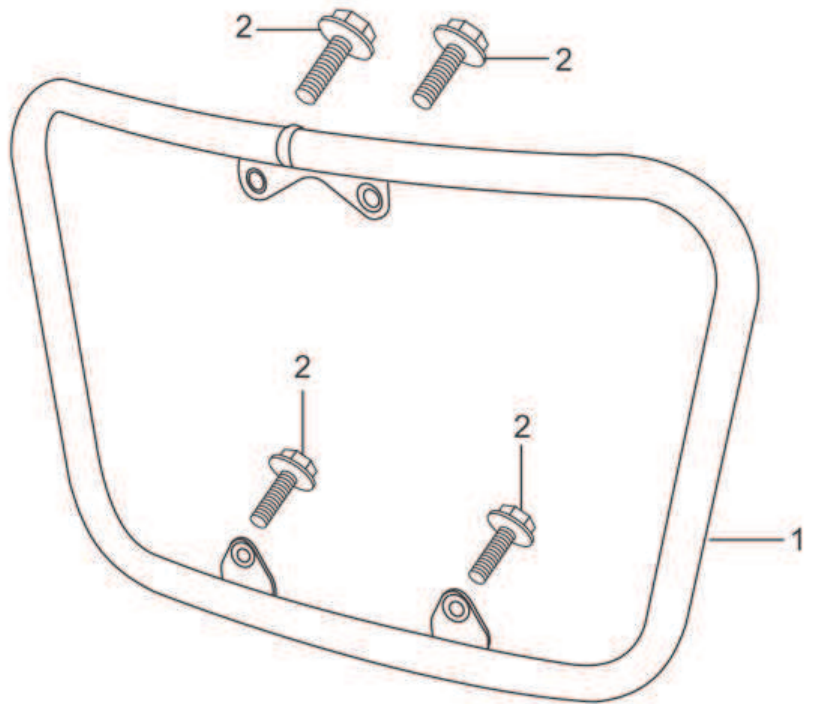

F-28 : GUARD ENGINE

Group Number: F-28 Model :: Passion PRO (Jan, 2014)

Ref No.	Part Number	Description	Req.
1	50803-KWA-940	GUARD, ENGINE	1
2	95701-08016-00	BOLT, FLANGE, 8X16	4