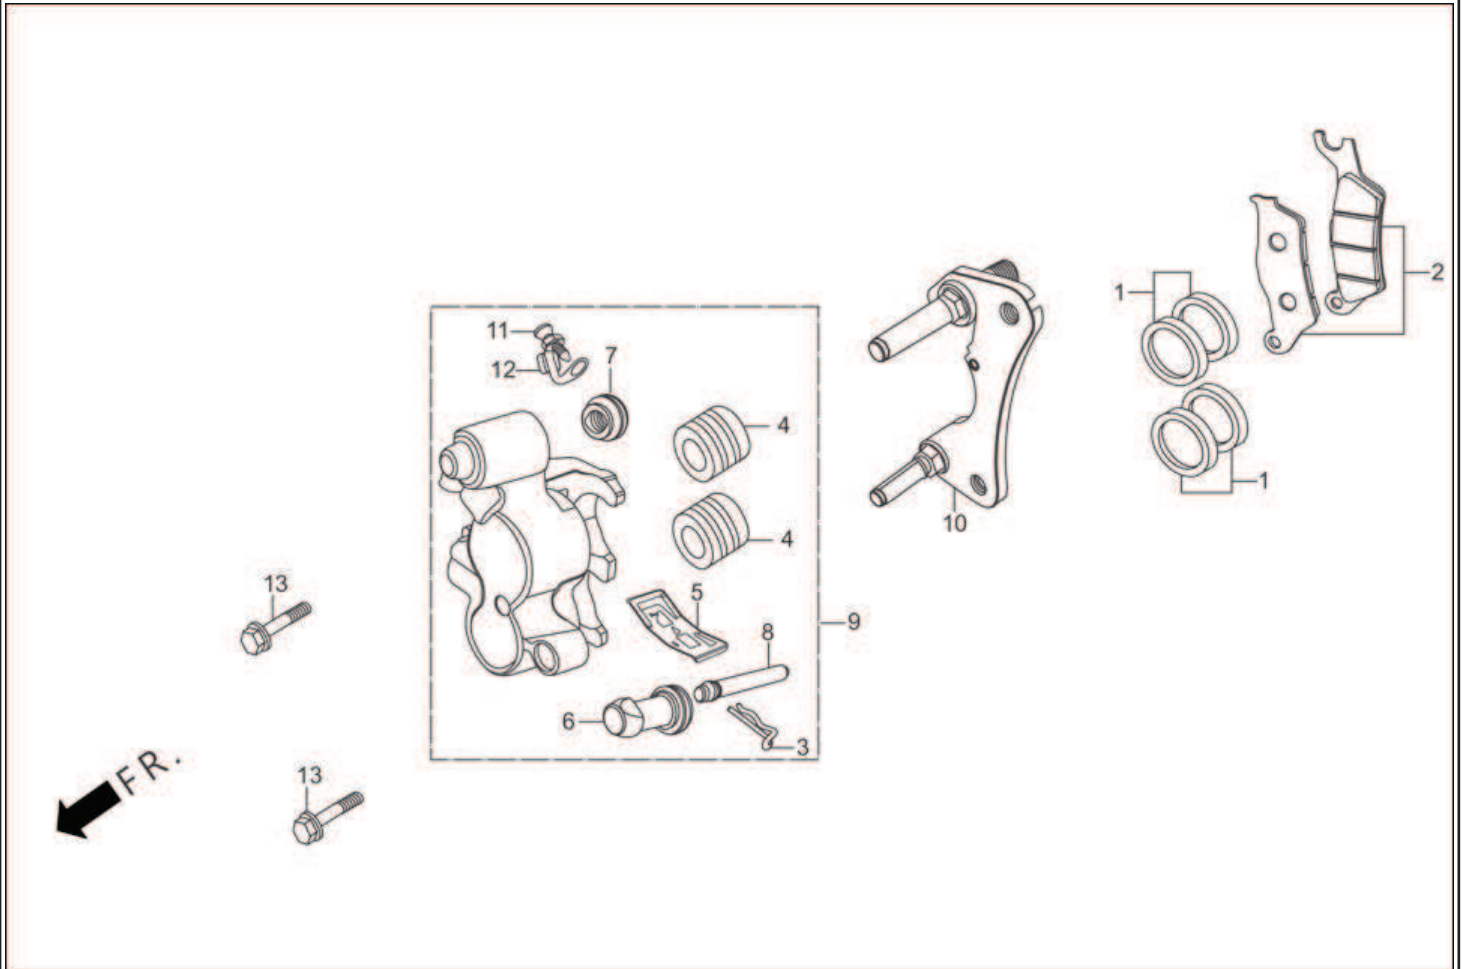

F-8A-DISC-CAST : CALIPER ASSY. R FR

Group Number: F-8A-DISC-CAST **Model ::** Passion PRO (Jan, 2014)

Ref No.	Part Number	Description	Req.
1	06451-KCC-841	SEAL SET, PISTON	2
2	06455-AAN-211	PAD SET FR	1
3	43216-MAK-003	CLIP	1
4	45107-KCC-841	PISTON, 26	2
5	45108-KCC-841	PAD, SPRING	1
6	45132-KCC-841	BUSH, BOOT PIN	1
7	45133-KCC-841	BOOT,'B'	1
8	45220-KCC-841	PIN COMP., HANGER	1
9	45250-KCC-841	CALIPER SUB ASSY., 'R' FR	1
10	45290-KCC-841	BRKT. SUB ASSY., 'R' FR	1
11	45352-KCC-841	SCREW, BLEEDER	1
12	45353-KCC-841	CAP, BLEEDER	1
13	90155-KY4-900	BOLT, FLANGE, 8 X 25	2