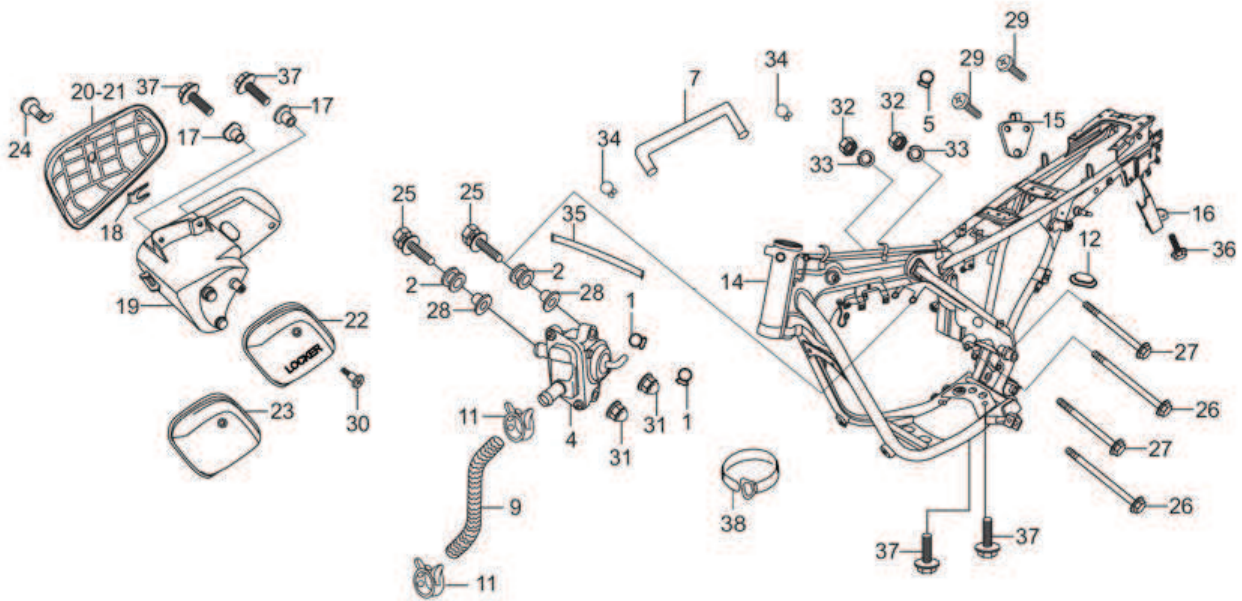

F-25-DISC-SELF : FRAME BODY / UTILITY BOX

Group Number: F-25-DISC-SELF Model :: Passion PRO (Jan, 2014)

Ref No.	Part Number	Description	Req.
1	17369-198-770	CLIP BREATHER TUBE	2
2	17622-GB7-900	RUBBER, CUSHION	2
4	18600-KWA-940	VALVE ASSY. AIR SUCTION	1
5	17316-611-000	CLIP, BREATHER TUBE	1
7	18651-KWA-940	TUBE 'A' AVS	1
9	18652-KWA-940	TUBE 'B' AVS	1
11	19509-198-770	CLAMP D 16 TUBE	2
12	32712-ZA0-000	GROMMET, TERM/C	1
15	50211-KCC-900	PLATE, ENGINE HANGER	1
16	50250-KWA-830	COVER, SEAT LOCK, CABLE	1
17	61107-KK6-000	WASHER, 6MM	1
18	75581-673-000	SET SPRING, LOCK KEY	1
19	83510-KWA-830	BOX, COMP., UTILITY	1
20	83512-KWA-830	COVER 'R' UTILITY BOX	1
21	83514-KWA-840H	SET, UTILITY BOX R COVER	1
22	83518-KWA-840H	SET, UTILITY BOX L COVER	1
23	83515-KWA-940H	COVER L UTILITY BOX	1
24	83550-KWA-930	LOCK SIDE COVER	1
25	90101-KCC-940	BOLT WASH, 6 X 25	2
26	90116-KCC-900	BOLT FLANGE, 8 X 97	2
27	90117-KCC-900	BOLT, FLANGE, 8 X 110	2
28	90501-KC2-750	WASHER, REGULATOR SETTING	2
29	91509-GE2-760	SCREW, WASHER, 5 X 11.5	2
30	93903-25280	SCREW, TAPPING 5X12	1