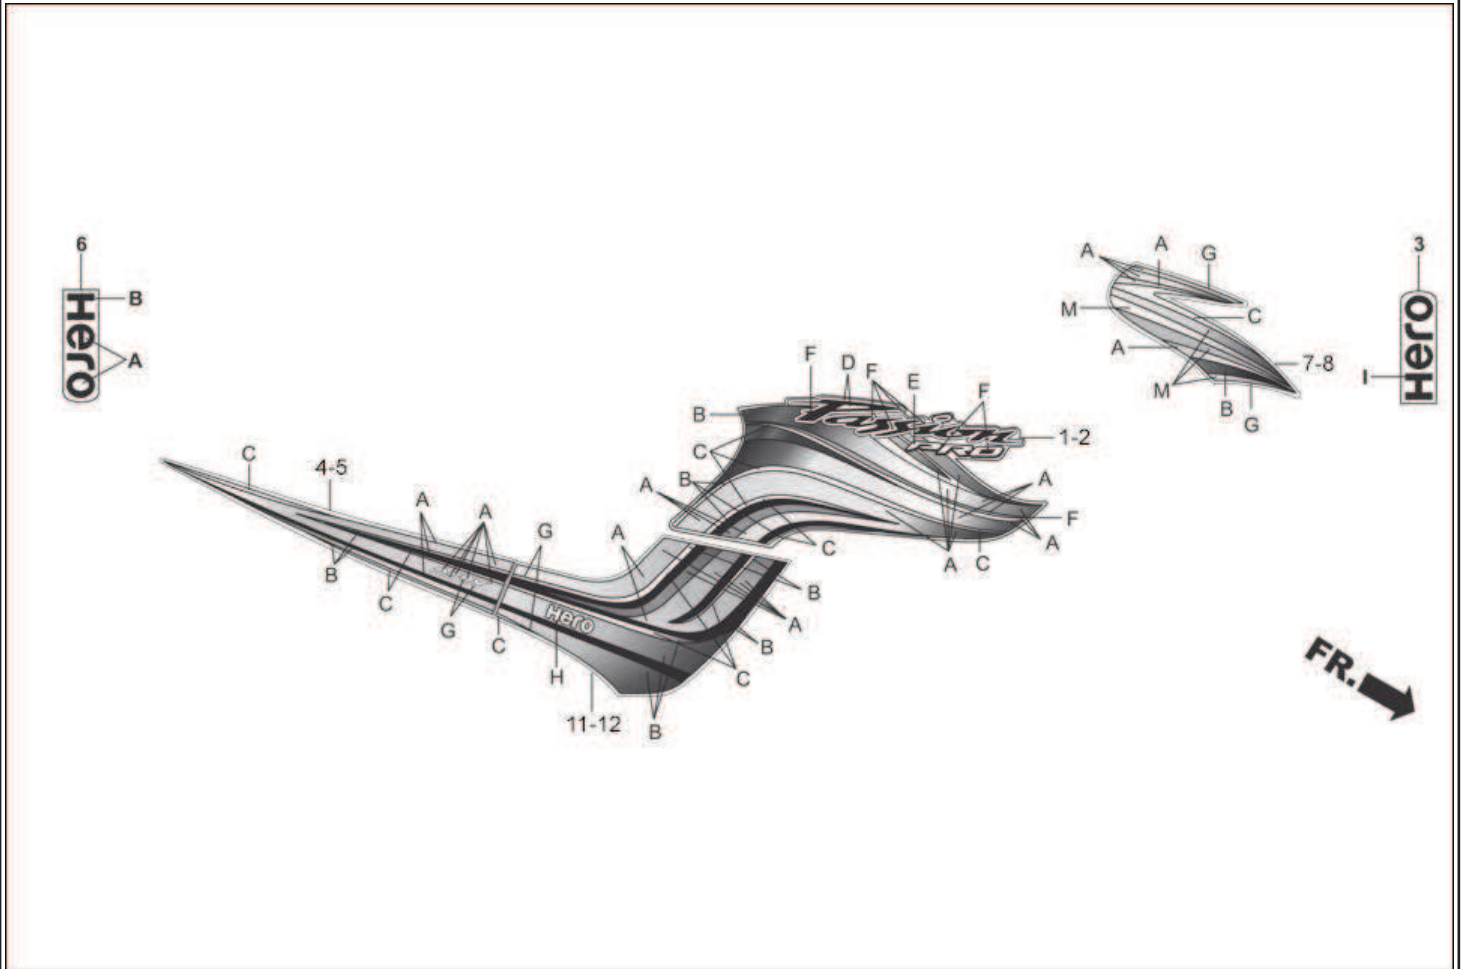

F-27-KICK : STRIPES / MARKS / EMBLEM

Group Number: F-27-KICK Model :: Passion PRO (Jan, 2014)

Ref No.	Part Number	Description	Req.
6	80102-AAC-H30	MARK,REAR FENDER	1

SPECIFIED COLOUR CHART FOR MARK REAR FENDER

SPECIFIED TYPE COLOUR	A	B	MAIN BODY COLOUR
1	MAT BLACK	WHITE	BLACK (NH-1) TYPE-1
			BLACK (NH-1) TYPE-2
			BLACK (NH-1) TYPE-3
			SPORTS RED (R-321)
			BRONZE YELLOW ME. (YL-002M)
			FORCE SILVER ME. (NH-411M)
			LEAF GREEN ME. (GY-141M)