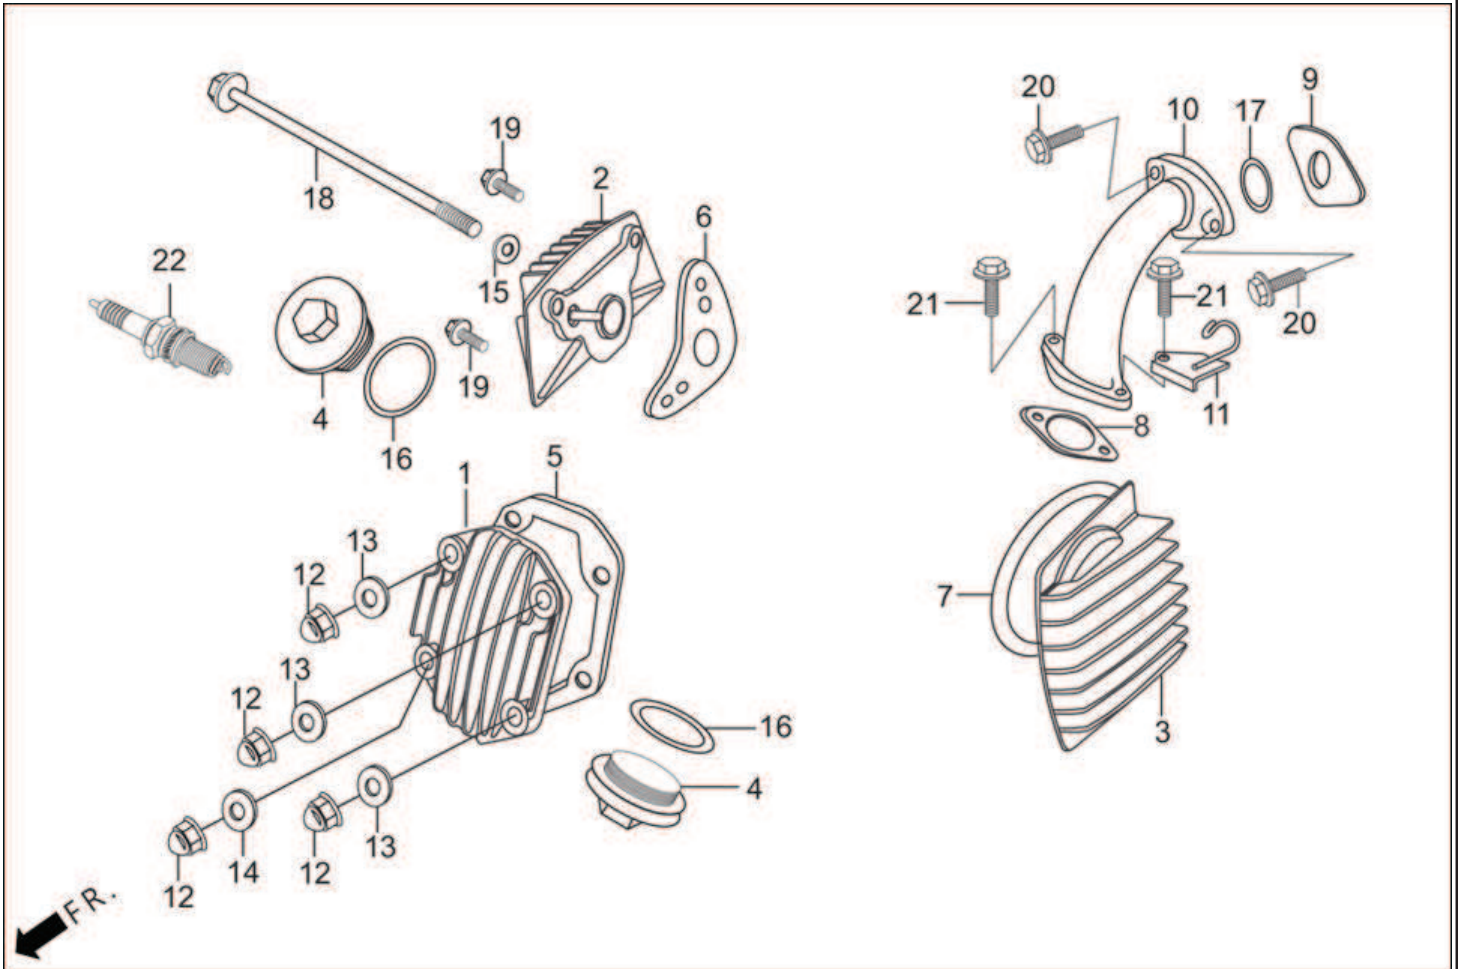

E-1 : CYLINDER HEAD COVER / INLET PIPE

Group Number: E-1 **Model ::** Passion PRO (Jan, 2014)

Ref No.	Part Number	Description	Req.
1	12301-KWA-900	COVER, CYLINDER HEAD, BLACK	1
2	12331-KWA-900	COVER 'R' CYLINDER HEAD SIDE(BLACK)	1
3	12341-KWA-900	COVER 'L' CYLINDER HEAD SIDE	1
4	12361-035-000	CAP, TAPPET ADJUSTING HOLE	2
5	12391-AAH-00099	GASKET CYL HEAD COVER	1
6	12394-AAH-00099	GASKET CYL HEAD R SIDE COVER	1
7	12395-AAH-00099	GASKET CYL HEAD L SIDE COVER	1
8	16201-KWB-920	GASKET,CARB. INSULATER	1
9	16211-459-750	INSULATOR, CARBURETTOR	1
10	17110-KCC-870	PIPE INLET	1
11	18655-KWA-940	STAY,A1 TUBE	1
12	90201-GF6-000R	NUT, CAP, 7 MM	4
13	90442-GF6-000	WASHER, SEALING, 7 MM	3
14	90443-GF6-010	WASHER, 'A' SEALING, 7 MM	1
15	90461-357-000	WASHER, SEALING, 12 MM	1
16	91302-KEV-900	O-RING, 30.8 X 3	2
17	91304-GB1-900	O-RING, 25 X 2.4	1
18	95701-06110-00	BOLT, FLANGE, 6 X 110	1
19	96001-06020-00	BOLT, FLANGE, SH. 6 X 20	2
20	96001-06022-00	BOLT, FLANGE, SH. 6 X 22	2
21	96001-06025-00	BOLT, FLANGE, SH. 6 X 25	2
22	31917-AAC-H00	SPARK PLUG	1