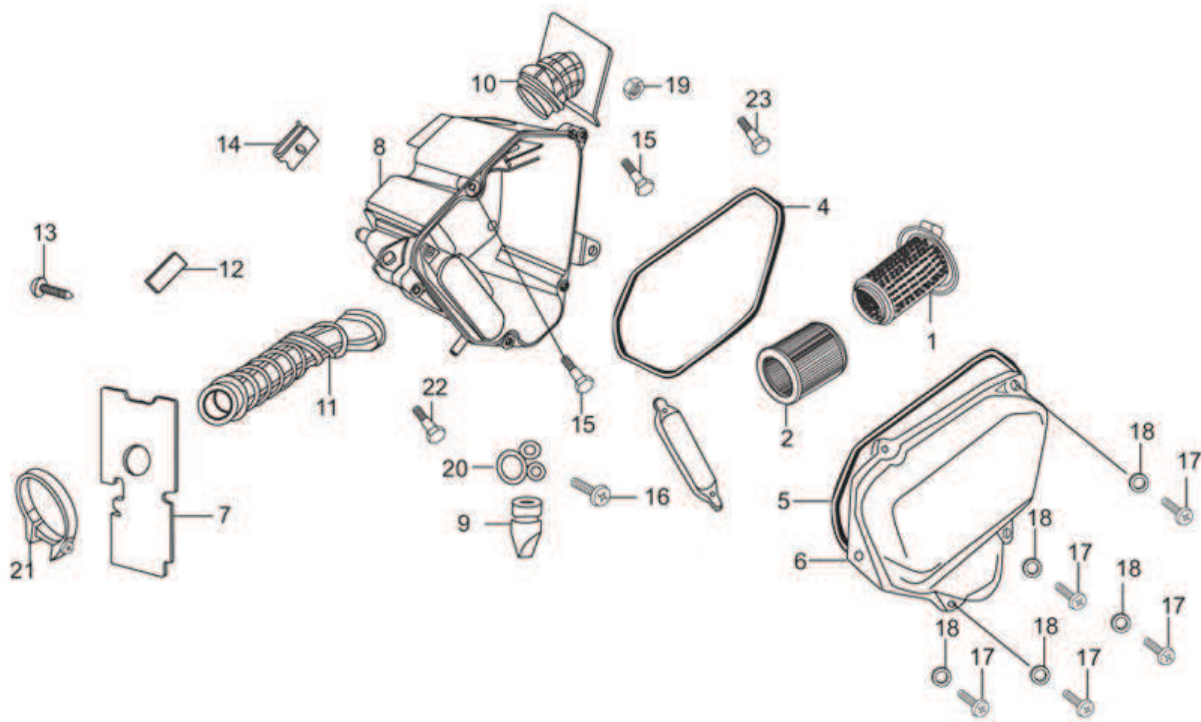

F-15-SELF : AIR CLEANER

Group Number: F-15-SELF Model :: Passion PRO (Jan, 2014)

Ref No.	Part Number	Description	Req.
1	17212-KCC-900	HOLDER ELEMENT	1
2	17213-KWA-940	ELEMENT AIR/C	1
4	17218-KTC-900	SEAL AIR CLEANER	1
5	17219-KTC-900	SEAL, A/I CLEANER	1
6	17220-KWA-940	COVER AIR CLEANER	1
7	17224-KWA-830	WATER, GUARD FR	1
8	17210-KWA-840	CASE, AIR/C	1
9	17234-KCC-940	TUBE AIR CLEANER DRAIN	1
10	17251-KWA-940	DUCT AIR/C INLET	1
11	17253-KTC-900	TUBE, AIR/C CONN.	1
12	83407-KTR-940	RUBBER, BATTERY	3
13	90111-187-000	BOLT, FLANGE. 6 MM	1
14	90311-MT3-000	NUT, CLIP, 6 MM	1
15	93500-05010-1A	SCREW, PAN, 5X10	2
16	93903-24320	SCREW, TAPPING, 4×12	1
17	93500-05016-1H	SCREW, PAN, 5 X 16	5
18	94101-05000	WASHER , PLAIN, 5MM	5
19	94002-08000-0S	NUT HEX.8 MM	1
20	95002-02130	CLIP B 12.5 TUBE	1
21	95018-46320	BAND 46 AIR/C CONN. TUBE	1
22	95701-06012-00	BOLT, FLANGE, 6X12	1