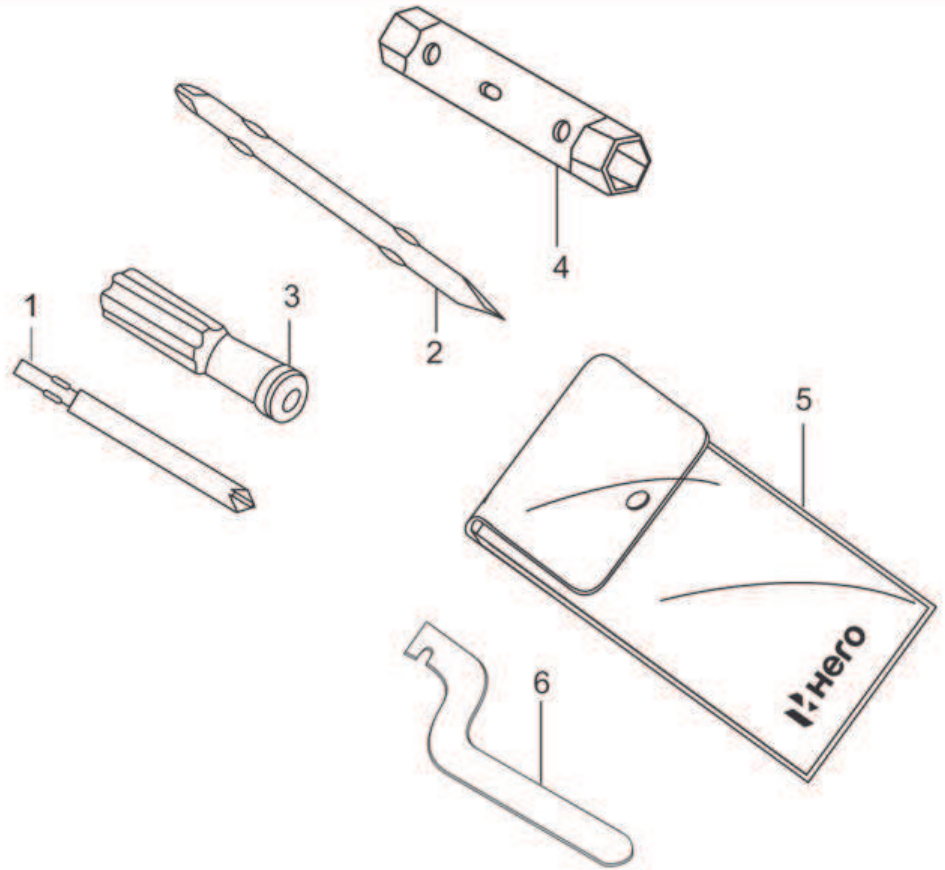

F-26 : TOOLS

Group Number: F-26 Model :: Passion PRO (Jan, 2014)

Ref No.	Part Number	Description	Req.
1	89102-AAC-000	NO.3 CROSS POINT SCREW DRIVER	1
2	89102-538-000	SCREW, DRIVER PLUS/MINUS	1
3	89103-538-000	GRIP, SCREW DRIVER	1
4	89215-AAC-000	BOX WRENCH P16X14	1
5	89216-AAD-H00	TOOL BAG	1
6	99007-45000	PIN, SPANNER	1