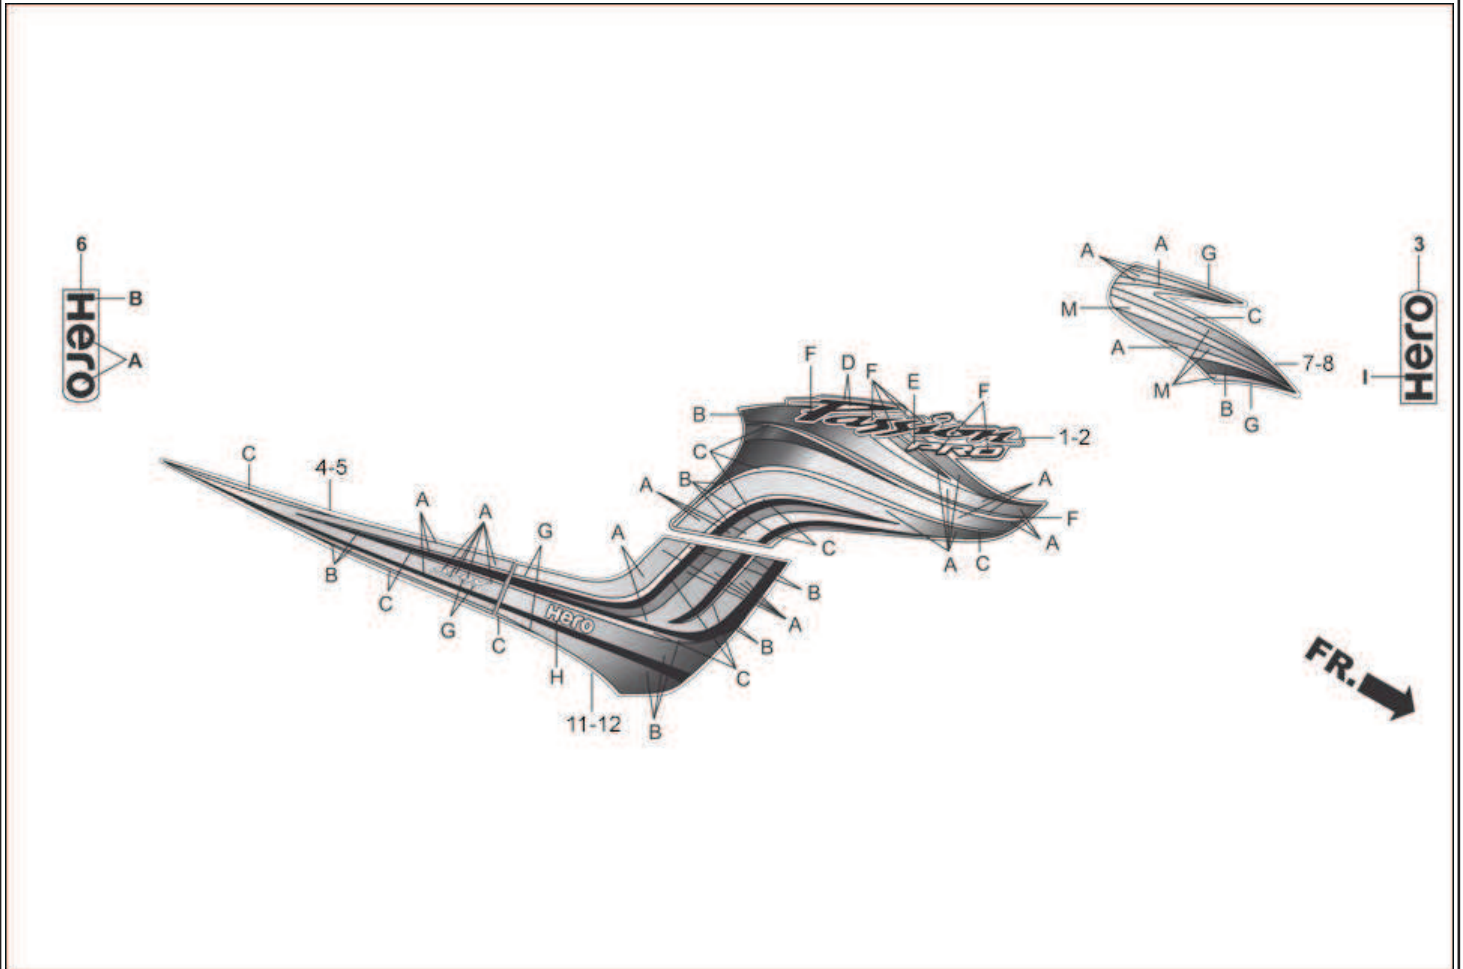

F-27-KICK : STRIPES / MARKS / EMBLEM

Group Number: F-27-KICK Model :: Passion PRO (Jan, 2014)

Ref No.	Part Number	Description	Req.
8	83408-AAC-000R	STRIPE L FR VISOR(TYPE-1)	1
	83408-AAC-000S	STRIPE L FR VISOR(TYPE-2)	1
	83408-AAC-000T	STRIPE L FR VISOR(TYPE-3)	1
	83408-AAC-000U	STRIPE L FR VISOR(TYPE-4)	1
	83408-AAC-000V	STRIPE L FR VISOR(TYPE-5)	1
	83408-AAC-000W	STRIPE L FR VISOR(TYPE-6)	1
	83408-AAC-000X	STRIPE L FR VISOR(TYPE-7)	1

SPECIFIED COLOUR CHART FOR STRIPE LEFT FR. VISOR

SPECIFIED COLOUR TYPE	A	B	C	G	MAIN BODY COLOUR
1	NH-1 BLACK	R-321 SPORTS RED	FORCE SILVER ME. NH-411M	NH-1 BLACK	BLACK (NH-1) TYPE-1
2	NH-1 BLACK	FROST BLUE ME. B-185M	FORCE SILVER ME. NH-411M	NH-1 BLACK	BLACK (NH-1) TYPE-2
3	NH-1 BLACK	HEAVY GRAY NH-194M-U ME.	FORCE SILVER ME. NH-411M	NH-1 BLACK	BLACK (NH-1) TYPE-3
4	R-321 SPORTS RED	NH-1 BLACK	FORCE SILVER ME. NH-411M	TRANSPARENT	SPORTS RED (R-321)
5	BRONZE YELLOW ME. YL-002M	NH-1 BLACK	FORCE SILVER ME. NH-411M	TRANSPARENT	BRONZE YELLOW ME. (YL-002M)
6	FORCE SILVER ME. NH-411M	NH-1 BLACK	WHITE-2	TRANSPARENT	FORCE SILVER ME. (NH-411M)
7	LEAF GREEN ME. GY-141M	NH-1 BLACK	FORCE SILVER ME. NH-411M	TRANSPARENT	LEAF GREEN ME. (GY-141M)