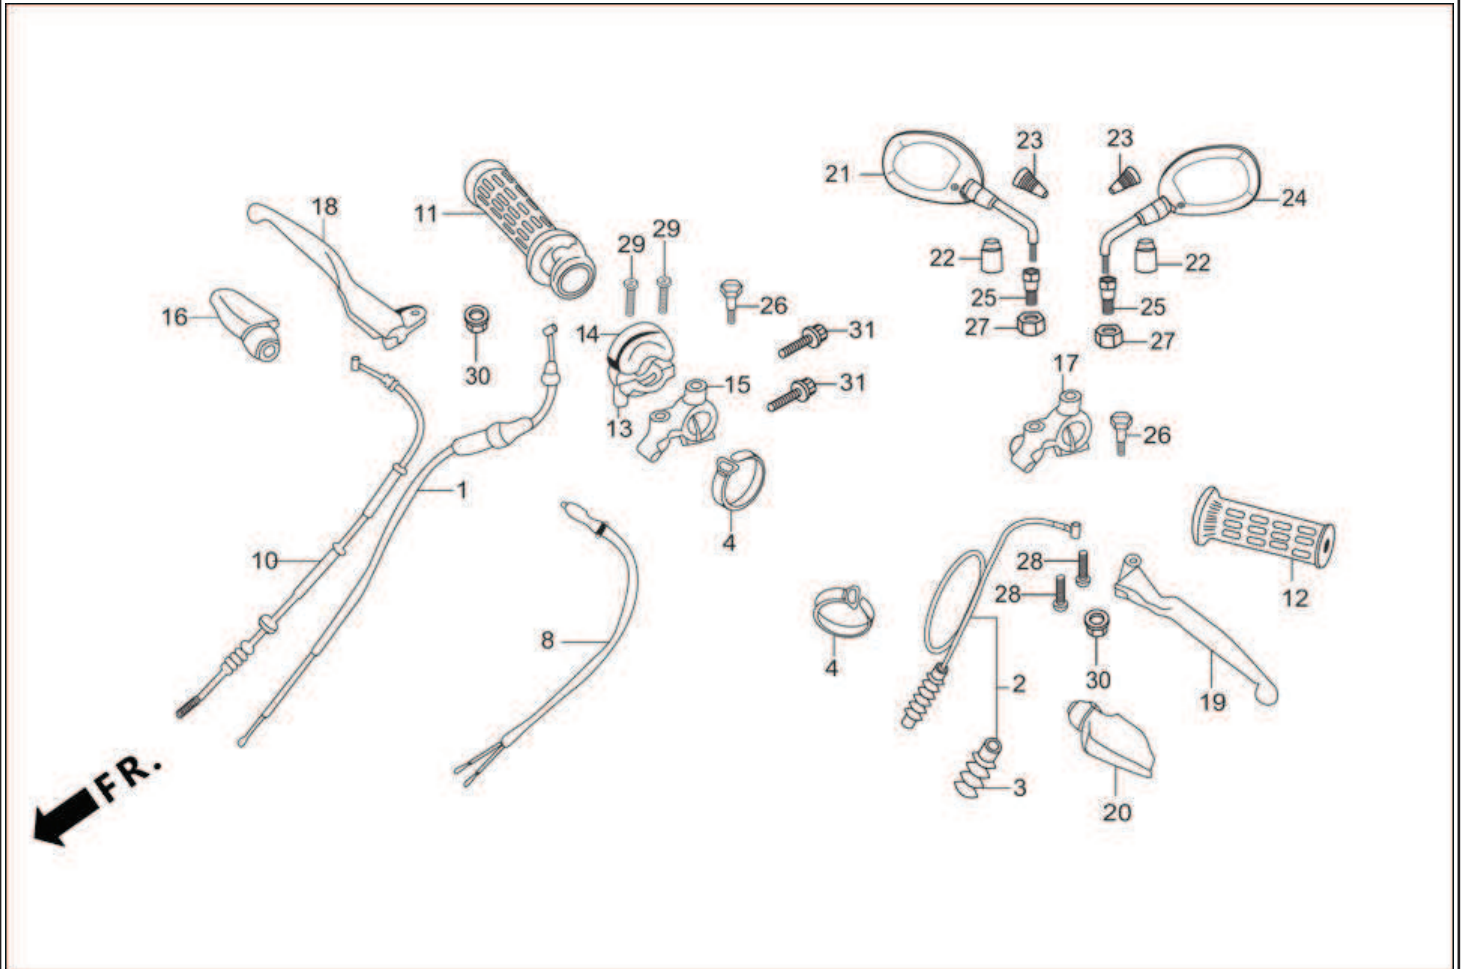

F-3-DRUM-KICK : HANDEL LEVER / SWITCH / CONTROL CABLE

Group Number: F-3-DRUM-KICK Model :: Passion PRO (Jan, 2014)

Ref No.	Part Number	Description	Req.
1	17910-KWA-940	CABLE COMP. THROT.	1
2	22870-KWA-940	CABLE COMP. CLUTCH	1
3	22871-116-670	BOOT, CLUTCH CABLE	1
4	32161-404-000	BAND B-1,WIRE	2
8	35340-KCC-900	SWITCH ASSY., FR. STOP	1
10	45450-AAD-000	CABLE COMP FR BRAKE	1
11	53140-AAC-000	GRIP COMP THROTTLE	1
12	53166-AAC-000	GRIP L HANDLE	1
13	53167-GE4-000	HOUSING UNDER,THROTTLE	1
14	53168-166-000	HOUSING UPPER, THROTTLE	1
15	53171-198-900	BRACKET 'R' HANDLE LEVER	1
16	53171-KCC-900	COVER 'R' HANDLE LEVER	1
17	53172-KTC-900	BRACKET, 'L' HANDLE LEVER	1
18	53175-AAF-H00	LEVER COMP.R STRG.HNDL.	1
19	53178-AAF-H00	LEVER COMP.L STRG.HNDL.	1
20	53179-KTC-900	COVER 'L' HANDLE LEVER	1
21	88110-AAC-H41ZA	MIRROR ASSY R BACK-BLACK (NH-1)	1
	88110-AAC-H41ZC	MIRROR ASSY R BACK (SPORTS RED,R-321)	1
	88110-AAC-000V	MIRROR ASSY. R BACK(BYM,YL-002M)	1
	88110-AAC-H41ZF	MIRROR ASSY R BACK (LEAF GREEN ME,GY-141M)	1
	88110-AAC-H41ZE	MIRROR ASSY R BACK (FORCE SILVER ME,NH-411M)	1
22	88114-198-D10	CAP, LOCK NUT	2
23	88115-KTR-900	BOOT, MIRROR UPPER	2
24	88120-AAC-H41ZA	MIRROR ASSY L BACK-BLACK (NH-1)	1