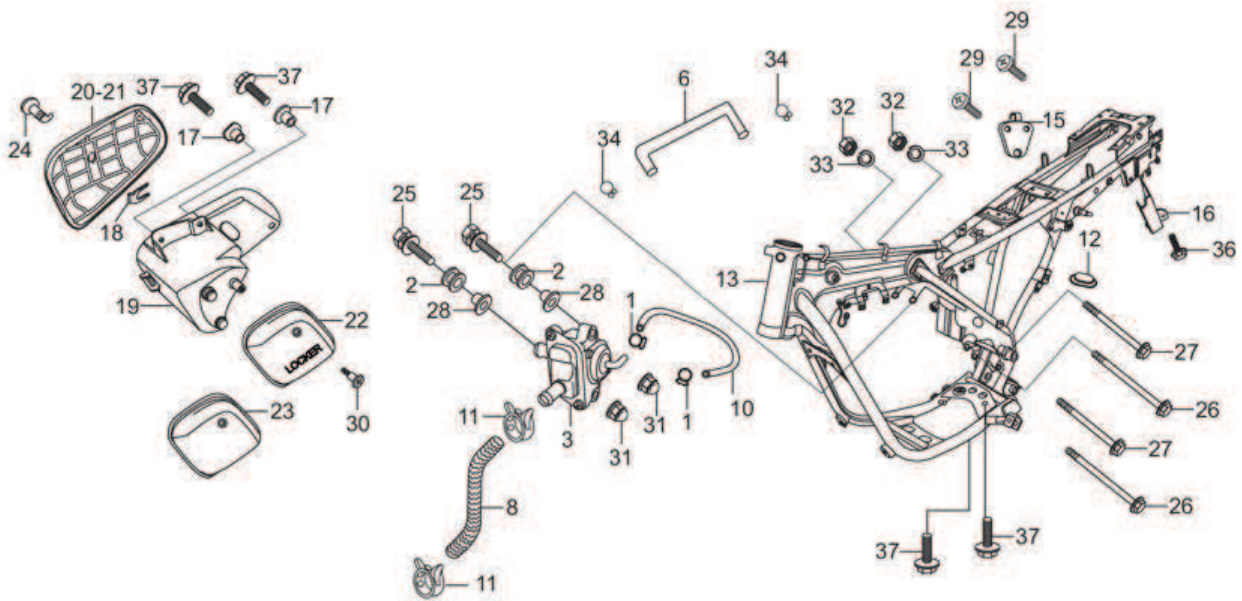

F-25-DRUM-KICK : FRAME BODY / UTILITY BOX

Group Number: F-25-DRUM-KICK Model :: Passion PRO (Jan, 2014)

Ref No.	Part Number	Description	Req.
1	17369-198-770	CLIP BREATHER TUBE	2
2	17622-GB7-900	RUBBER, CUSHION	2
3	18600-KWA-930	VALVE ASSY. AIR SUCTION	1
6	18651-KCC-940	TUBE 'A' ASV	1
8	18652-KCC-940	TUBE 'B' ASV	1
10	18653-198-D00	TUBE, ASV CONTROL	1
11	19509-198-770	CLAMP D 16 TUBE	2
12	32712-ZA0-000	GROMMET, TERM/C	1
13	50100-AAC-000	FRAME BODY COMP.	1
15	50211-KCC-900	PLATE, ENGINE HANGER	1
16	50250-KWA-830	COVER, SEAT LOCK, CABLE	1
17	61107-KK6-000	WASHER, 6MM	1
18	75581-673-000	SET SPRING, LOCK KEY	1
19	83510-KWA-830	BOX, COMP., UTILITY	1
20	83512-KWA-830	COVER 'R' UTILITY BOX	1
21	83514-KWA-840H	SET, UTILITY BOX R COVER	1
22	83518-KWA-840H	SET, UTILITY BOX L COVER	1
23	83515-KWA-940H	COVER L UTILITY BOX	1
24	83550-KWA-930	LOCK SIDE COVER	1
25	90101-KCC-940	BOLT WASH, 6 X 25	2
26	90116-KCC-900	BOLT FLANGE, 8 X 97	2
27	90117-KCC-900	BOLT, FLANGE, 8 X 110	2
28	90501-KC2-750	WASHER, REGULATOR SETTING	2
29	91509-GE2-760	SCREW, WASHER, 5 X 11.5	2