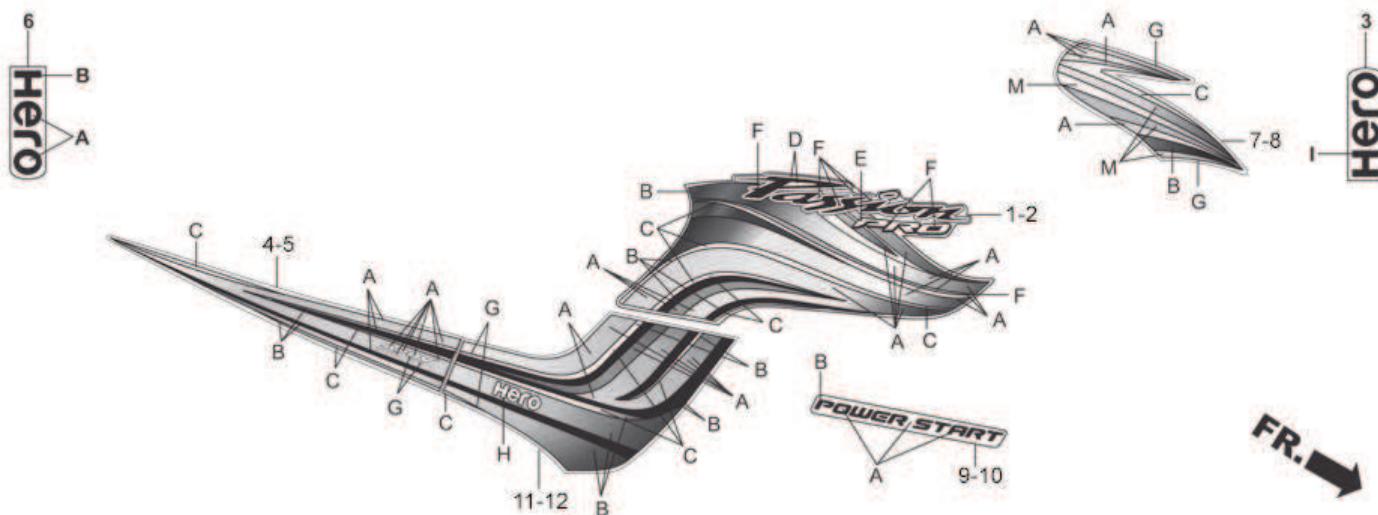

F-27-SELF : STRIPES / MARKS / EMBLEM

Group Number: F-27-SELF Model :: Passion PRO (Jan, 2014)

Ref No.	Part Number	Description	Req.
11	87115-AAC-000R	STRIPE R SIDE COVER(TYPE-1)	1
	87115-AAC-000S	STRIPE R SIDE COVER(TYPE-2)	1
	87115-AAC-000T	STRIPE R SIDE COVER(TYPE-3)	1
	87115-AAC-000U	STRIPE R SIDE COVER(TYPE-4)	1
	87115-AAC-000V	STRIPE R SIDE COVER(TYPE-5)	1
	87115-AAC-000W	STRIPE R SIDE COVER(TYPE-6)	1
	87115-AAC-000X	STRIPE R SIDE COVER(TYPE-7)	1

SPECIFIED COLOUR CHART FOR STRIPE RIGHT SIDE COVER

SPECIFIED COLOUR TYPE	A	B	C	H	G	MAIN BODY COLOUR
1	NH-1 BLACK	R-321 SPORTS RED	FORCE SILVER ME. NH-411M	WHITE 2	NH-1 BLACK	BLACK (NH-1) TYPE-1
2	NH-1 BLACK	FROST BLUE ME. B-185M	FORCE SILVER ME. NH-411M	WHITE 2	NH-1 BLACK	BLACK (NH-1) TYPE-2
3	NH-1 BLACK	HEAVY GRAY NH-194M-U ME.	FORCE SILVER ME. NH-411M	WHITE 2	NH-1 BLACK	BLACK (NH-1) TYPE-3
4	R-321 SPORTS RED	NH-1 BLACK	FORCE SILVER ME. NH-411M	WHITE 2	TRANSPARENT	SPORTS RED (R-321)
5	BRONZE YELLOW ME. YL-002M	NH-1 BLACK	FORCE SILVER ME. NH-411M	WHITE 2	TRANSPARENT	BRONZE YELLOW ME. (YL-002M)
6	FORCE SILVER ME. NH-411M	NH-1 BLACK	WHITE-2	NH-1 BLACK	TRANSPARENT	FORCE SILVER ME. (NH-411M)
7	LEAF GREEN ME. GY-141M	NH-1 BLACK	FORCE SILVER ME. NH-411M	WHITE 2	TRANSPARENT	LEAF GREEN ME. (GY-141M)