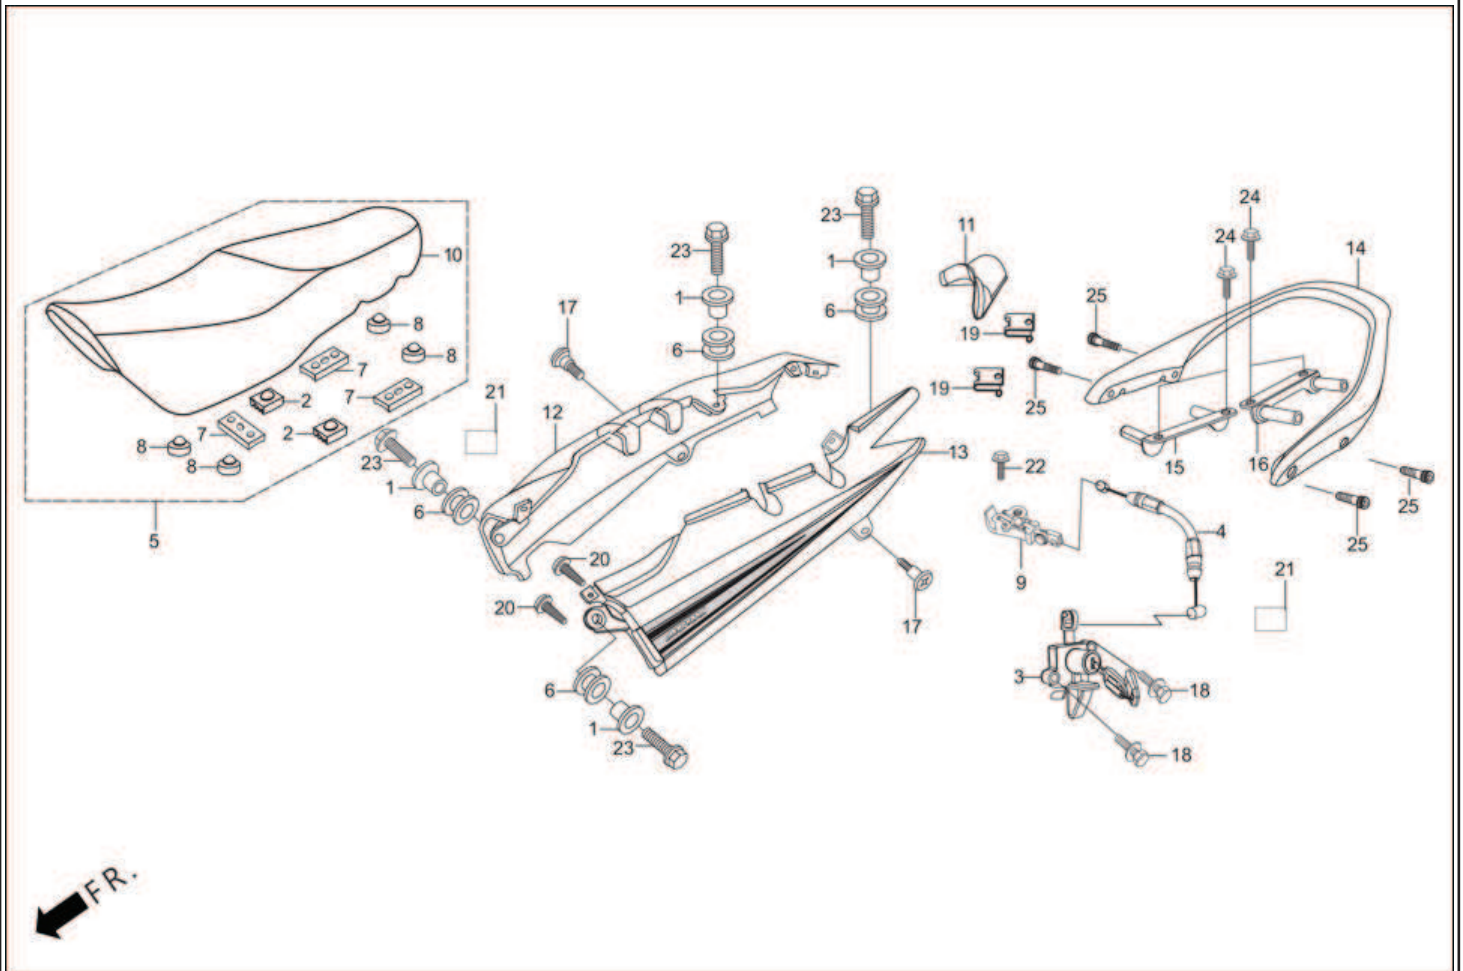

F-12 : SEAT ASSY. / RR COWL / GRIP REAR

	77250-AAC-000X	SET, L SIDE COWL(LGM,GY-141M)	1
14	81201-KWA-940ZA	GRIP, REAR(BLACK)	1
	81201-KWA-940ZC	GRIP, REAR(SPORTS RED)	1
	81201-AAC-000V	GRIP, RR.(BYM,YL-002M)	1
	81201-KWA-940ZE	GRIP, REAR(FORCE SILVER METALLIC)	1
	81201-KWA-940ZF	GRIP, REAR(LEAF GREEN METALLIC)	1
15	81202-KCC-730Z	STAY, REAR GRIP `R`	1
16	81203-KCC-730Z	STAY, REAR GRIP `L`	1
17	90101-GE0-000	SCREW, HINGE PATCH	2
18	90107-GZ4-670	BOLT, BREAK OFF	2
19	90320-GC3-000	NUT, SPRING, M5	2
20	93903-34380	SCREW, TAPPING, 4X12	2
21	77232-KVE-900	CUSHION COWL CENTER B.	2
22	95701-06012-00	BOLT, FLANGE, 6X12	1
23	95701-06020-08	BOLT, FLANGE, 6 X 20	4
24	95701-08016-00	BOLT, FLANGE, 8X16	4
25	96700-08040-00	SOCKET, BOLT 8 X 40	4