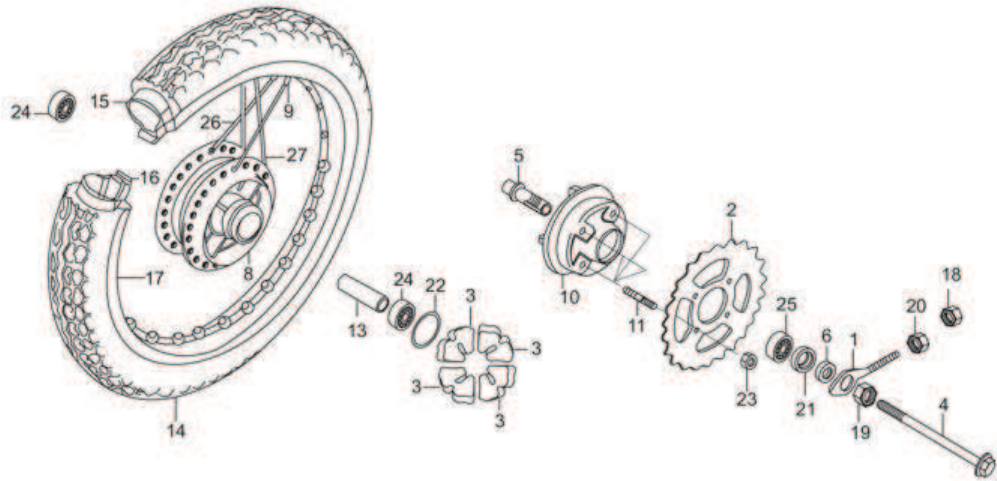

F-11-SPOKE : REAR WHEEL

27	97687-51161-10	SPOKE,A9X160.5	18