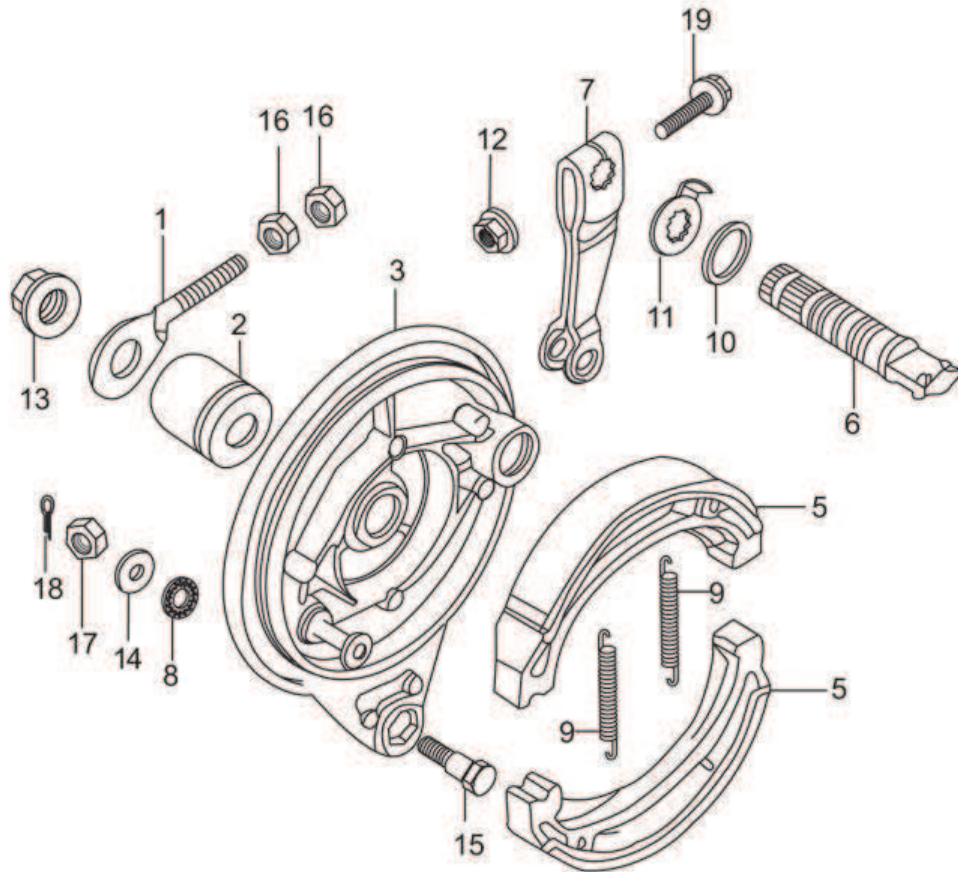

F-10-CAST : REAR BRAKE PANEL

Group Number: F-10-CAST Model :: Passion PRO (Jan, 2014)

Ref No.	Part Number	Description	Req.
1	40543-198-900	ADJUSTER, 'R' CHAIN	1
2	42313-KCC-600	COLLAR RR. BRAKE PANEL SIDE	1
3	43100-KTR-700	PANEL COMP., RR. BRAKE	1
5	43125-KTN-701	SHOE COMP., BRAKE	2
6	43141-KTC-900	CAM, REAR BRAKE	1
7	43410-KCT-690	ARM, REAR BRAKE	1
8	43434-286-000	RUBBER, STOPPER ARM CUSHION	1
9	45133-KCC-900	SPRING, FR. BRAKE SHOE	2
10	45134-250-000	DUST SEAL, BRAKE CAM	1
11	45145-KFM-900	INDICATOR, FR. BRK	1
12	90302-KTE-911	NUT FLANGE PT 6MM	1
13	90306-KST-942	NUT, CASTLE, 12 MM	1
14	90505-425-000	WASHER, 8 MM	1
15	92811-10000	BOLT 'A' BRAKE STOPPER	1
16	94001-06000-0S	NUT, HEX., 6 MM	2
17	94001-08000-0S	NUT, HEX., 8 MM	1
18	94201-20150	PIN, SPLIT, 2.0 X 15	1
19	95701-06035-00	BOLT, FLANGE, 6X35	1