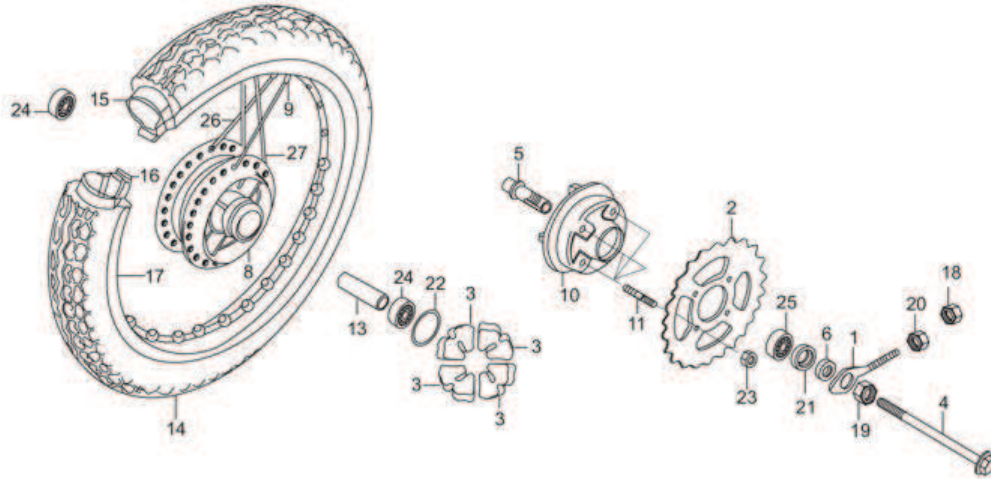

F-11-SPOKE : REAR WHEEL

Group Number: F-11-SPOKE Model :: Passion PRO (Jan, 2014)

Ref No.	Part Number	Description	Req.
1	40544-198-900	ADJUSTER, 'L' CHAIN	1
2	41201-KST-940	SPROCKET, FINAL DRIVEN (44T)	1
3	41241-KTC-900	DAMPER, REAR WHEEL	4
4	42301-ABA-000	AXLE RR WHEEL	1
5	42303-KCC-600	SLEEVE RR. WHEEL	1
6	42304-198-900	COLLAR, RR.AXLE SLEEVE	1
8	42601-KTR-940	HUB, COMP., REAR WHEEL	1
9	42603-198-900	NIPPLE, SPOKE-9	36
10	42611-KWA-940	FLANGE FINAL DRIVEN	1
11	42615-KCC-600	BOLT, STUD., 8X35.5	4
13	42620-KTR-940	COLLAR, REAR AXLE DISTANCE	1
14	42711-KTR-901	TYRE, RR. (3.0-18-52P)	1
15	42712-KTR-901	TUBE, TYRE	1
16	42713-KFN-850	FLAP, TYRE (1.40 X 18)	1
17	44701-AAC-H00	RIM FRONT WHEEL	1
18	90306-KST-942	NUT, CASTLE, 12 MM	1
19	90307-001-000	NUT ,RR. AXLE SLEEVE	1
20	90308-KWA-941	NUT, PT. 8 MM	4
21	90753-029-000	OIL SEAL, 27 X 40 X 6	1
22	91304-704-000	O-RING 42 MM	1
23	94001-06000-0S	NUT, HEX., 6 MM	2
24	96140-63010-10	BEARING, RADIAL BALL, 6301U	2
25	96150-62030-10	BEARING, BALL RADIAL, 6203 (UU)	1
26	97252-51162-10	SPOKE,A 9 X161	18