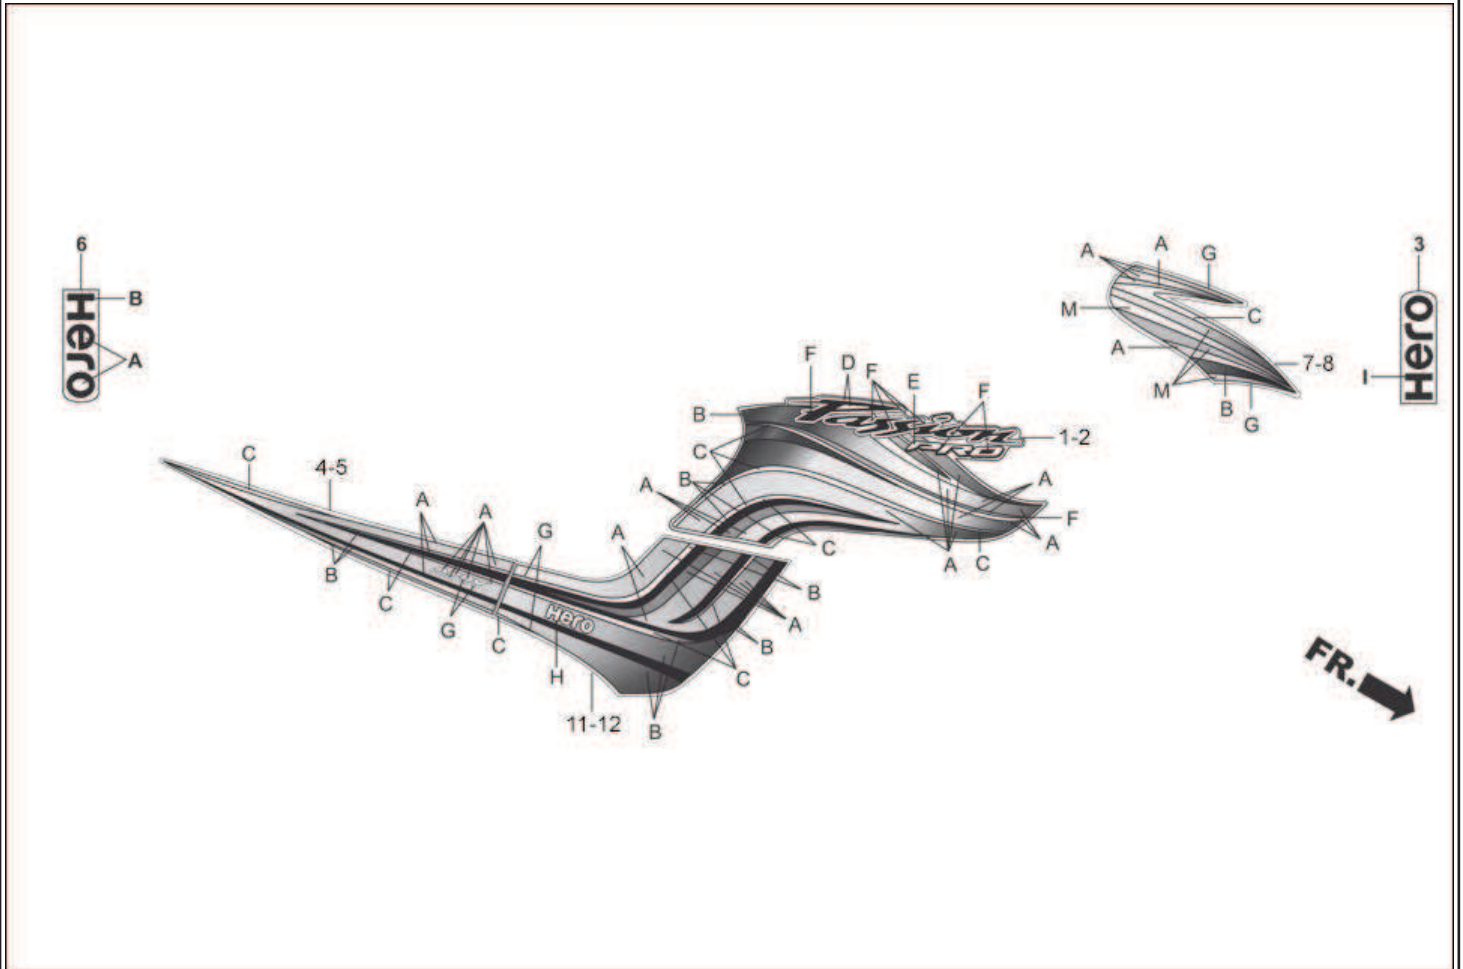

F-27-KICK : STRIPES / MARKS / EMBLEM

Group Number: F-27-KICK Model :: Passion PRO (Jan, 2014)

Ref No.	Part Number	Description	Req.
7	83406-AAC-000R	STRIPE R FR VISOR(TYPE-1)	1
	83406-AAC-000S	STRIPE R FR VISOR(TYPE-2)	1
	83406-AAC-000T	STRIPE R FR VISOR(TYPE-3)	1
	83406-AAC-000U	STRIPE R FR VISOR(TYPE-4)	1
	83406-AAC-000V	STRIPE R FR VISOR(TYPE-5)	1
	83406-AAC-000W	STRIPE R FR VISOR(TYPE-6)	1
	83406-AAC-000X	STRIPE R FR VISOR(TYPE-7)	1

SPECIFIED COLOUR CHART FOR STRIPE RIGHT FR. VISOR

SPECIFIED COLOUR TYPE	A	B	C	G	MAIN BODY COLOUR
1	NH-1 BLACK	R-321 SPORTS RED	FORCE SILVER ME. NH-411M	NH-1 BLACK	BLACK (NH-1) TYPE-1
2	NH-1 BLACK	FROST BLUE ME. B-185M	FORCE SILVER ME. NH-411M	NH-1 BLACK	BLACK (NH-1) TYPE-2
3	NH-1 BLACK	HEAVY GRAY NH-194M-U ME.	FORCE SILVER ME. NH-411M	NH-1 BLACK	BLACK (NH-1) TYPE-3
4	R-321 SPORTS RED	NH-1 BLACK	FORCE SILVER ME. NH-411M	TRANSPARENT	SPORTS RED (R-321)
5	BRONZE YELLOW ME. YL-002M	NH-1 BLACK	FORCE SILVER ME. NH-411M	TRANSPARENT	BRONZE YELLOW ME. (YL-002M)
6	FORCE SILVER ME. NH-411M	NH-1 BLACK	WHITE-2	TRANSPARENT	FORCE SILVER ME. (NH-411M)
7	LEAF GREEN ME. GY-141M	NH-1 BLACK	FORCE SILVER ME. NH-411M	TRANSPARENT	LEAF GREEN ME. (GY-141M)