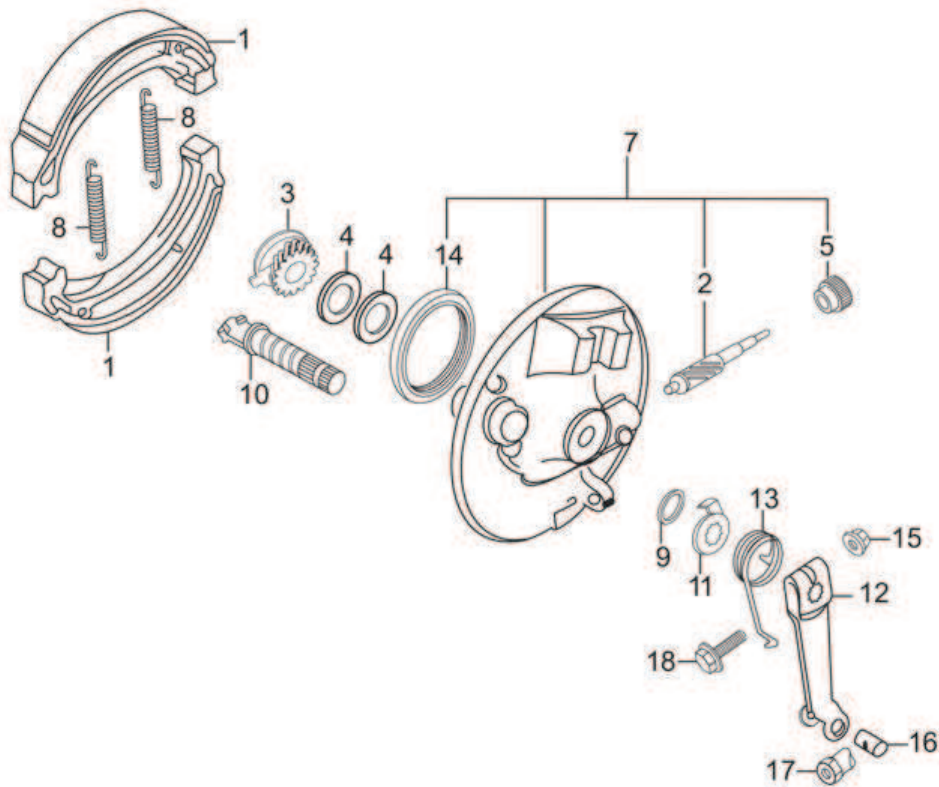

F-8-DRUM-SPOKE : FR. BRAKE PANEL

Group Number: F-8-DRUM-SPOKE Model :: Passion PRO (Jan, 2014)

Ref No.	Part Number	Description	Req.
1	43125-KTN-701	SHOE COMP., BRAKE	2
2	44805-KTC-900	PINION, SPEEDOMETER	1
3	44806-KST-900	GEAR, SPEEDOMETER	1
4	44809-170-000	WASHER, SPEEDOMETER GEAR	2
5	44810-KTC-900	BUSH, PINION	1
7	45010-AAC-030	PANEL SUB FRONT BRAKE	1
8	45133-KCC-900	SPRING, FR. BRAKE SHOE	2
9	45134-250-000	DUST SEAL, BRAKE CAM	1
10	45141-KTC-900	CAM FR. BRAKE	1
11	45145-096-650	INDICATOR, FR. BRAKE	1
12	45410-KTR-A20	ARM, FR. BRAKE	1
13	45435-GB2-720	SPRING, BRAKE ARM RETURN	1
14	91251-GK4-000	OIL SEAL, 47X60X7	1
15	94050-06000	NUT, FLANGE, 6 MM	1
16	95015-32001	JOINT 'B' BRAKE ARM	1
17	95015-42000	NUT B ADJUST	1
18	95701-06032-00	BOLT, FLANGE, 6 X 32	1