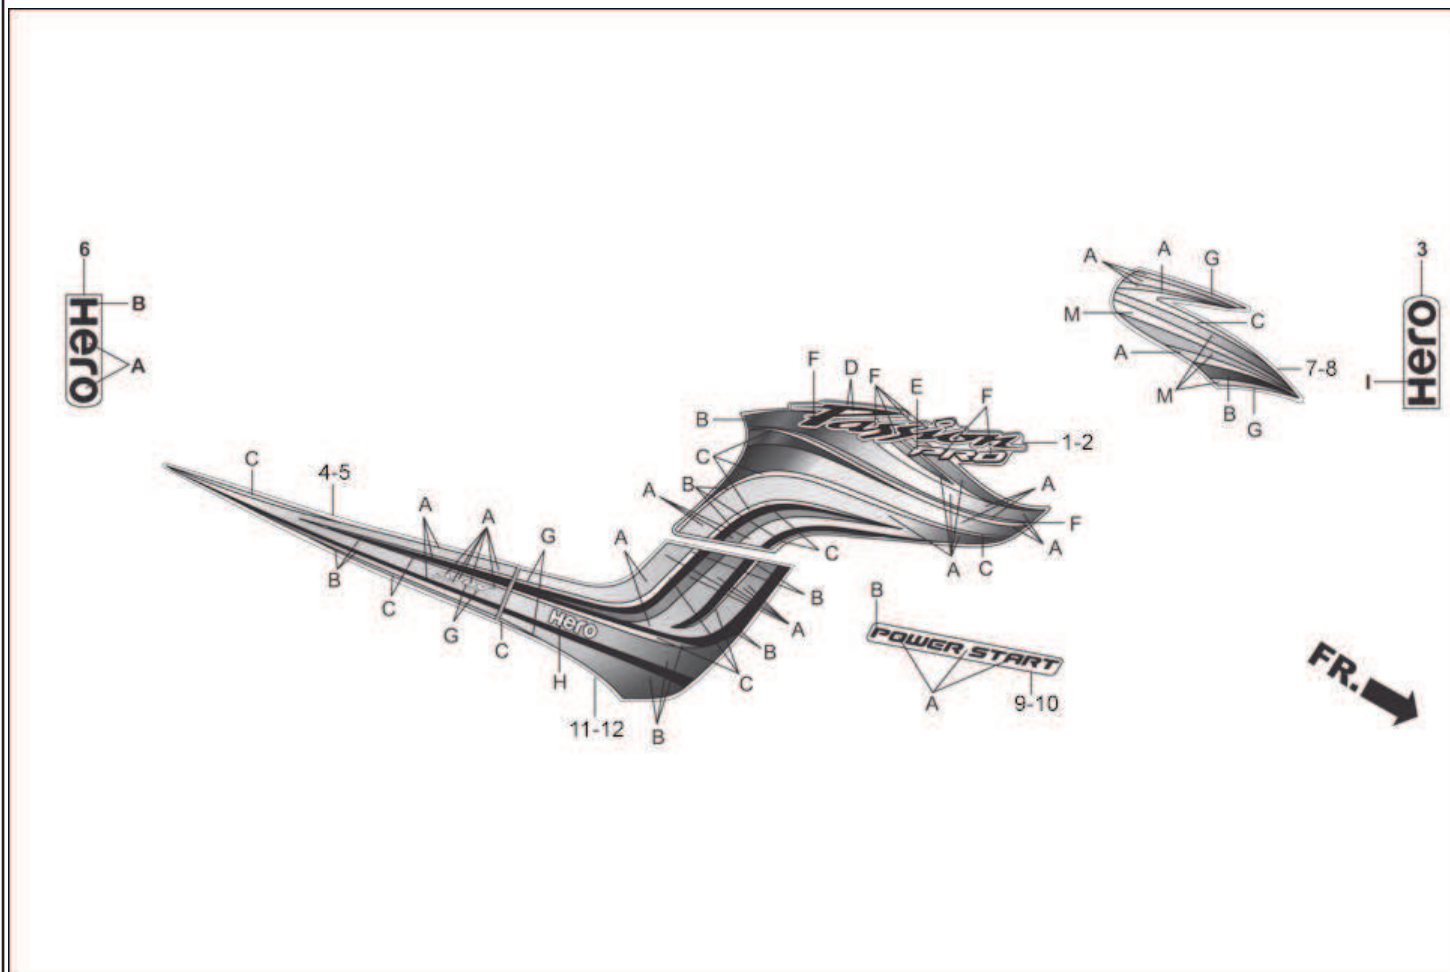

F-27-SELF : STRIPES / MARKS / EMBLEM

Group Number: F-27-SELF Model :: Passion PRO (Jan, 2014)

Ref No.	Part Number	Description	Req.
5	77258-AAC-000R	STRIPE L SIDE COWL(TYPE-1)	1
	77258-AAC-000S	STRIPE L SIDE COWL(TYPE-2)	1
	77258-AAC-000T	STRIPE L SIDE COWL(TYPE-3)	1
	77258-AAC-000U	STRIPE L SIDE COWL(TYPE-4)	1
	77258-AAC-000V	STRIPE L SIDE COWL(TYPE-5)	1
	77258-AAC-000W	STRIPE L SIDE COWL(TYPE-6)	1
	77258-AAC-000X	STRIPE L SIDE COWL(TYPE-7)	1

SPECIFIED COLOUR CHART FOR STRIPE LEFT SIDE COWL

SPECIFIED COLOUR TYPE	A	B	C	G	MAIN BODY COLOUR
1	NH-1 BLACK	R-321 SPORTS RED	FORCE SILVER ME. NH-411M	WHITE 2	BLACK (NH-1) TYPE-1
2	NH-1 BLACK	FROST BLUE ME. B-165M	FORCE SILVER ME. NH-411M	WHITE 2	BLACK (NH-1) TYPE-2
3	NH-1 BLACK	HEAVY GRAY NH-194M-U ME.	FORCE SILVER ME. NH-411M	WHITE 2	BLACK (NH-1) TYPE-3
4	R-321 SPORTS RED	NH-1 BLACK	FORCE SILVER ME. NH-411M	WHITE 2	SPORTS RED (R-321)
5	BRONZE YELLOW ME. YL-002M	NH-1 BLACK	FORCE SILVER ME. NH-411M	WHITE 2	BRONZE YELLOW ME. (YL-002M)
6	FORCE SILVER ME. NH-411M	NH-1 BLACK	WHITE-2	NH-1 BLACK	FORCE SILVER ME. (NH-411M)
7	LEAF GREEN ME. GY-141M	NH-1 BLACK	FORCE SILVER ME. NH-411M	WHITE 2	LEAF GREEN ME. (GY-141M)