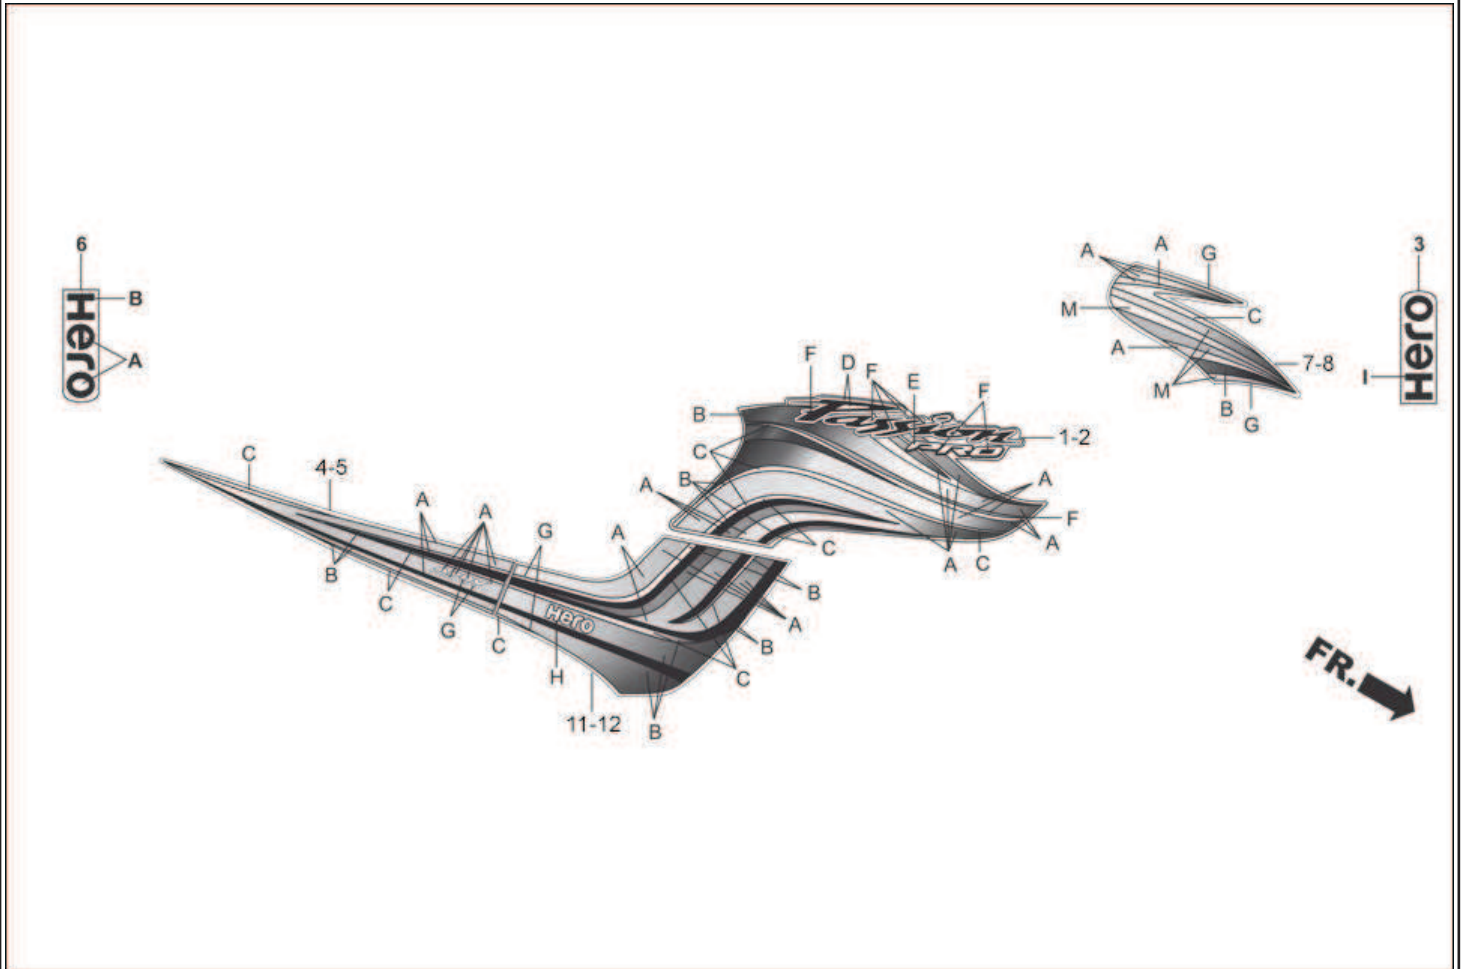

F-27-KICK : STRIPES / MARKS / EMBLEM

Group Number: F-27-KICK Model :: Passion PRO (Jan, 2014)

Ref No.	Part Number	Description	Req.
11	87115-AAC-000R	STRIPE R SIDE COVER(TYPE-1)	1
	87115-AAC-000S	STRIPE R SIDE COVER(TYPE-2)	1
	87115-AAC-000T	STRIPE R SIDE COVER(TYPE-3)	1
	87115-AAC-000U	STRIPE R SIDE COVER(TYPE-4)	1
	87115-AAC-000V	STRIPE R SIDE COVER(TYPE-5)	1
	87115-AAC-000W	STRIPE R SIDE COVER(TYPE-6)	1
	87115-AAC-000X	STRIPE R SIDE COVER(TYPE-7)	1

SPECIFIED COLOUR CHART FOR STRIPE RIGHT SIDE COVER

SPECIFIED COLOUR TYPE	A	B	C	H	G	MAIN BODY COLOUR
1	NH-1 BLACK	R-321 SPORTS RED	FORCE SILVER ME. NH-411M	WHITE 2	NH-1 BLACK	BLACK (NH-1) TYPE-1
2	NH-1 BLACK	FROST BLUE ME. B-185M	FORCE SILVER ME. NH-411M	WHITE 2	NH-1 BLACK	BLACK (NH-1) TYPE-2
3	NH-1 BLACK	HEAVY GRAY NH-194M-U ME.	FORCE SILVER ME. NH-411M	WHITE 2	NH-1 BLACK	BLACK (NH-1) TYPE-3
4	R-321 SPORTS RED	NH-1 BLACK	FORCE SILVER ME. NH-411M	WHITE 2	TRANSPARENT	SPORTS RED (R-321)
5	BRONZE YELLOW ME. YL-002M	NH-1 BLACK	FORCE SILVER ME. NH-411M	WHITE 2	TRANSPARENT	BRONZE YELLOW ME. (YL-002M)
6	FORCE SILVER ME. NH-411M	NH-1 BLACK	WHITE-2	NH-1 BLACK	TRANSPARENT	FORCE SILVER ME. (NH-411M)
7	LEAF GREEN ME. GY-141M	NH-1 BLACK	FORCE SILVER ME. NH-411M	WHITE 2	TRANSPARENT	LEAF GREEN ME. (GY-141M)