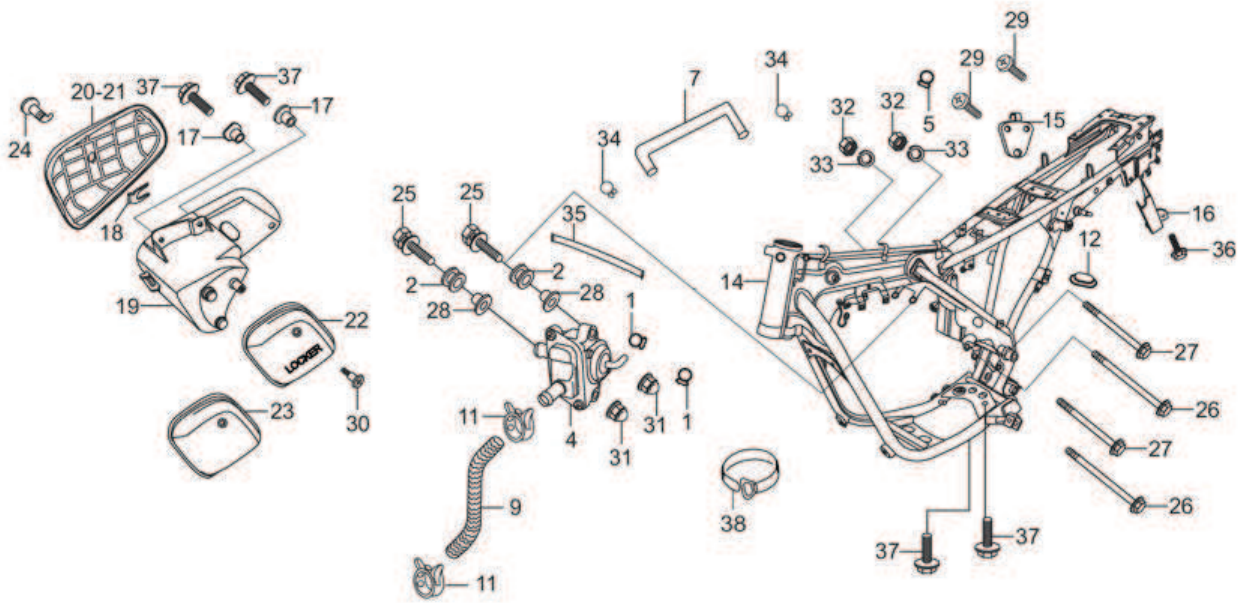

F-25-DISC-SELF : FRAME BODY / UTILITY BOX

FR.

31	94021-06000-0S	NUT, HEX CAP 6MM	2
32	94030-08000	NUT, HEX., 8 MM	2
33	94111-08000	WASHER, SPRING, 8MM	2
34	95002-02070	CLIP, B-7 TUBE	2
35	95005-35170-20	TUBE 3.5×170	1
36	95701-06010-08	BOLT, FLANGE, 6X10	1
37	95701-06016-07	BOLT, FLANGE, 6 X 16	4
38	91541-S0A-003	CLIP BAND HARN	1