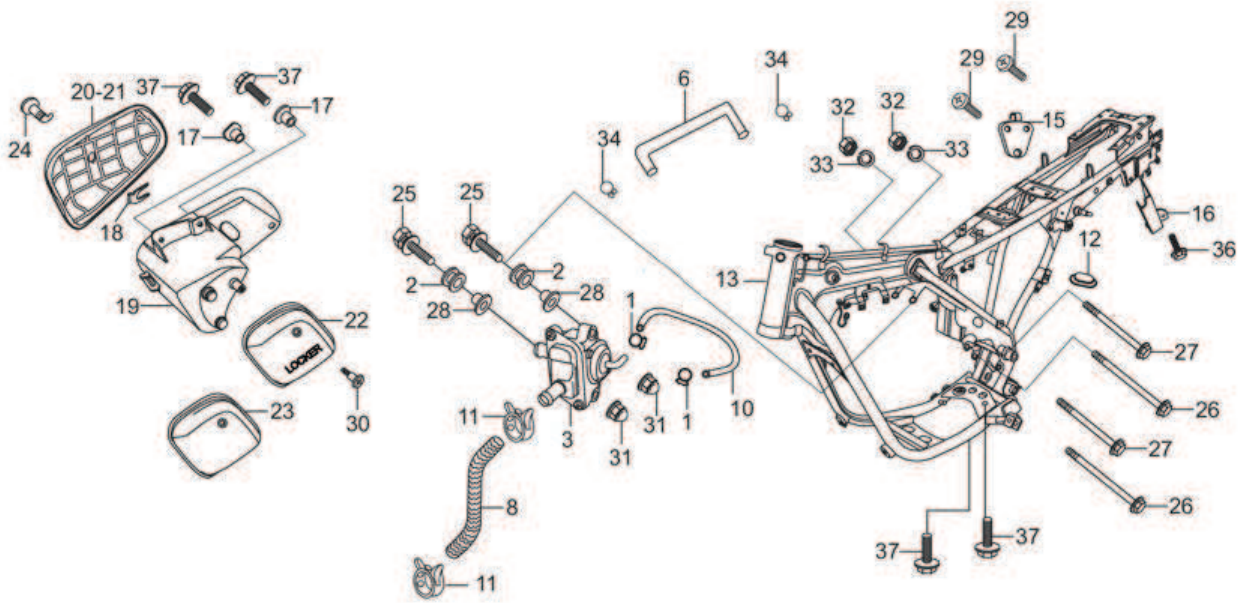

F-25-DRUM-KICK : FRAME BODY / UTILITY BOX

FR.

30	93903-25280	SCREW, TAPPING 5X12	1
31	94021-06000-0S	NUT, HEX CAP 6MM	2
32	94030-08000	NUT, HEX., 8 MM	2
33	94111-08000	WASHER, SPRING, 8MM	2
34	95002-02070	CLIP, B-7 TUBE	2
36	95701-06010-08	BOLT, FLANGE, 6X10	1
37	95701-06016-07	BOLT, FLANGE, 6 X 16	4