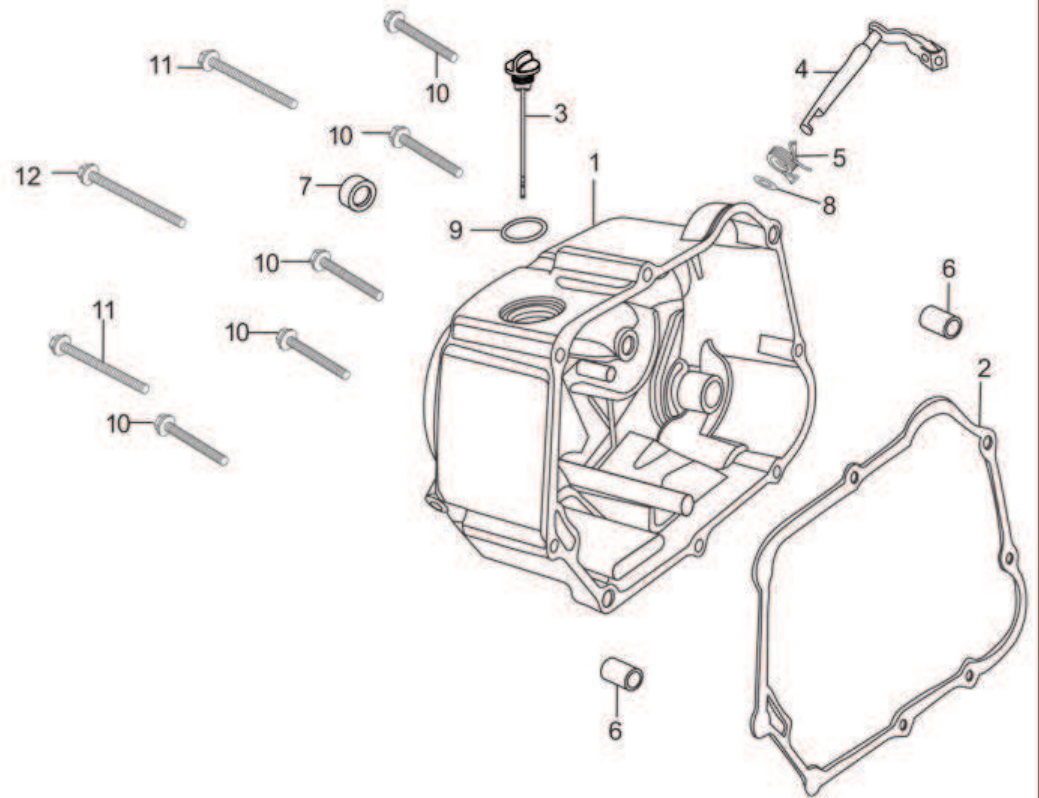

E-5 : RIGHT CRANK CASE COVER

Group Number: E-5 Model :: Passion PRO (Jan, 2014)

Ref No.	Part Number	Description	Req.
1	11330-AAC-H00	COVER COMP,R CRANK CASE	1
2	11394-AAH-00099	GASKET R CRANK CASE COVER	1
3	15650-AAC-H00	GAUGE OIL LEVEL	1
4	22810-198-000	LEVER COMP.,CLUTCH	1
5	22815-166-000	SPRING, CLUTCH LEVER	1
6	90702-GB6-910	PIN, DOWEL,8 X 12	2
7	91202-302-010	OIL SEAL, 13.8 X 24 X 5	1
8	91303-719-000	O-RING,9 MM	1
9	91307-035-000	O-RING,18 X 3	1
10	96001-06040-00	BOLT, FLANGE, SH. 6 X 40	5
11	96001-06065-00	BOLT, FLANGE, SH. 6 X 65	2
12	96001-06080-00	BOLT, FLANGE, SH. 6 X 80	1