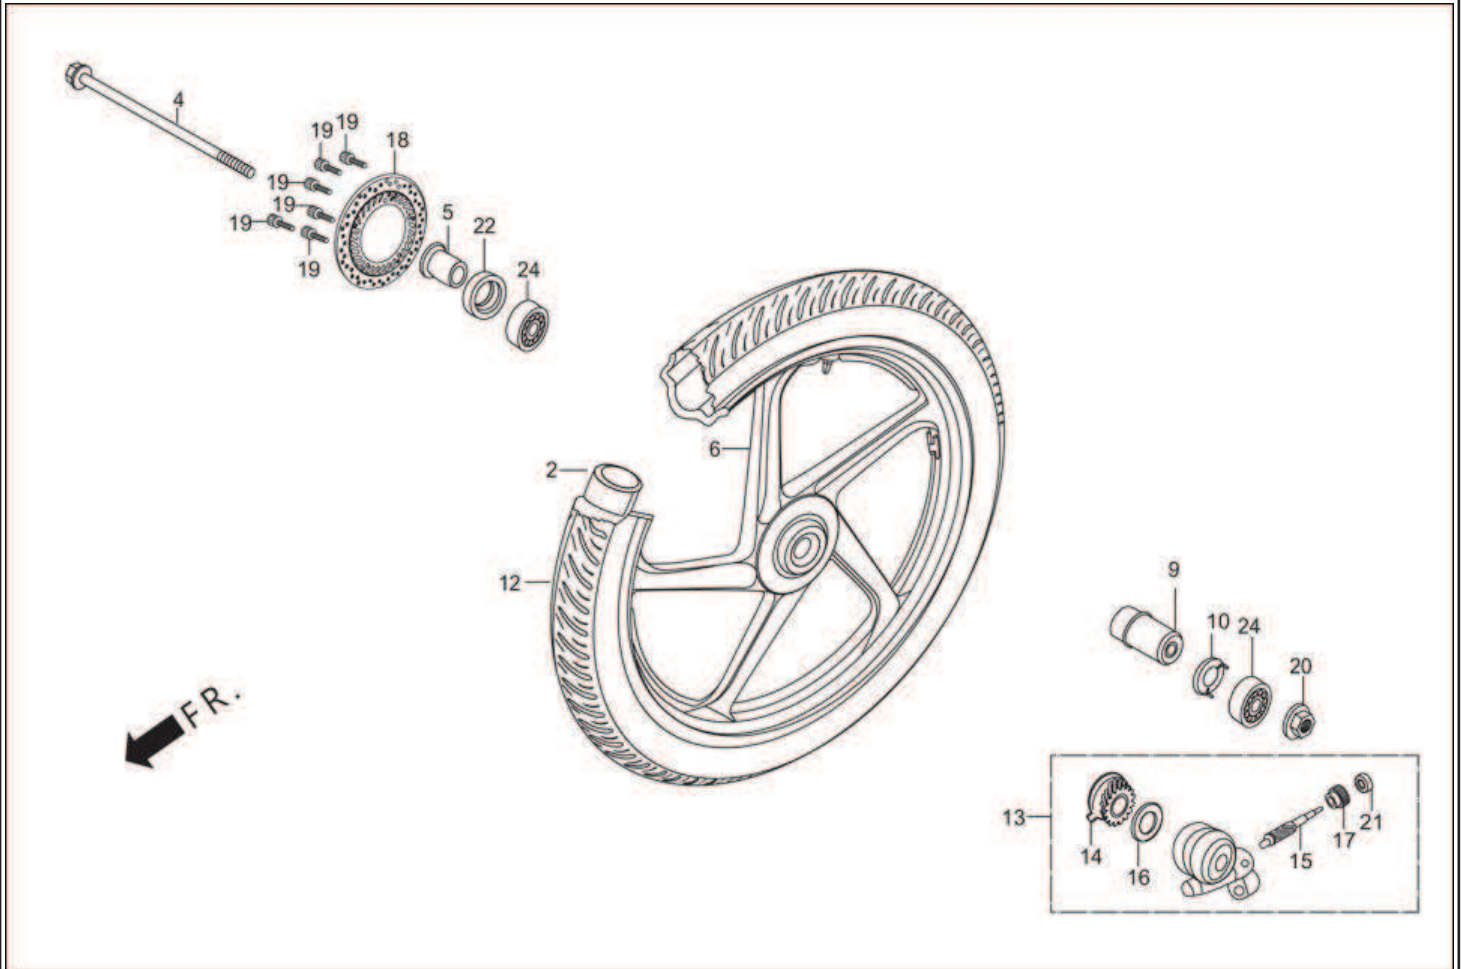

F-9-DISC-CAST : FRONT WHEEL

Group Number: F-9-DISC-CAST Model :: Passion PRO (Jan, 2014)

Ref No.	Part Number	Description	Req.
2	42712-KCS-920	TUBE, TYRE (2.75 X 18)	1
4	44301-KTR-700	AXLE, FR. WHEEL	1
5	44311-KRC-900	COLLAR, FR. WHEEL SIDE	1
6	K44426AACAH00S	KIT, WHEEL COMP FRONT	1
9	44620-400-000	COLLAR, FRONT DISTANCE	1
10	44680-410-000	RETAINER, GEAR BOX	1
12	44711-KFN-850	TYRE, FRONT	1
13	44800-KVE-901	GEAR BOX ASSY., SPDMT. (MGM)	1
14	44804-KVE-901	GEAR, SPEEDOMETER	1
15	44805-KVE-901	PINION, SPEEDOMETER	1
16	44809-170-000	WASHER, SPEEDOMETER GEAR	1
17	44810-KTC-900	BUSH, PINION	1
18	45251-KVE-901	DISC, FRONT BRAKE	1
19	90105-MK5-010	BOLT, FR., DISC, 8 X 22	6
20	90306-KTE-911	NUT, CASTLE, 12 MM	1
21	91251-KPH-901	DUST SEAL, 21 X 37 X 7	1
22	91258-KEJ-900	DUST SEAL, 40 X 50 X 5	1
24	96150-63010-10	BEARING, BALL RADIAL, 6301 (UU)	2