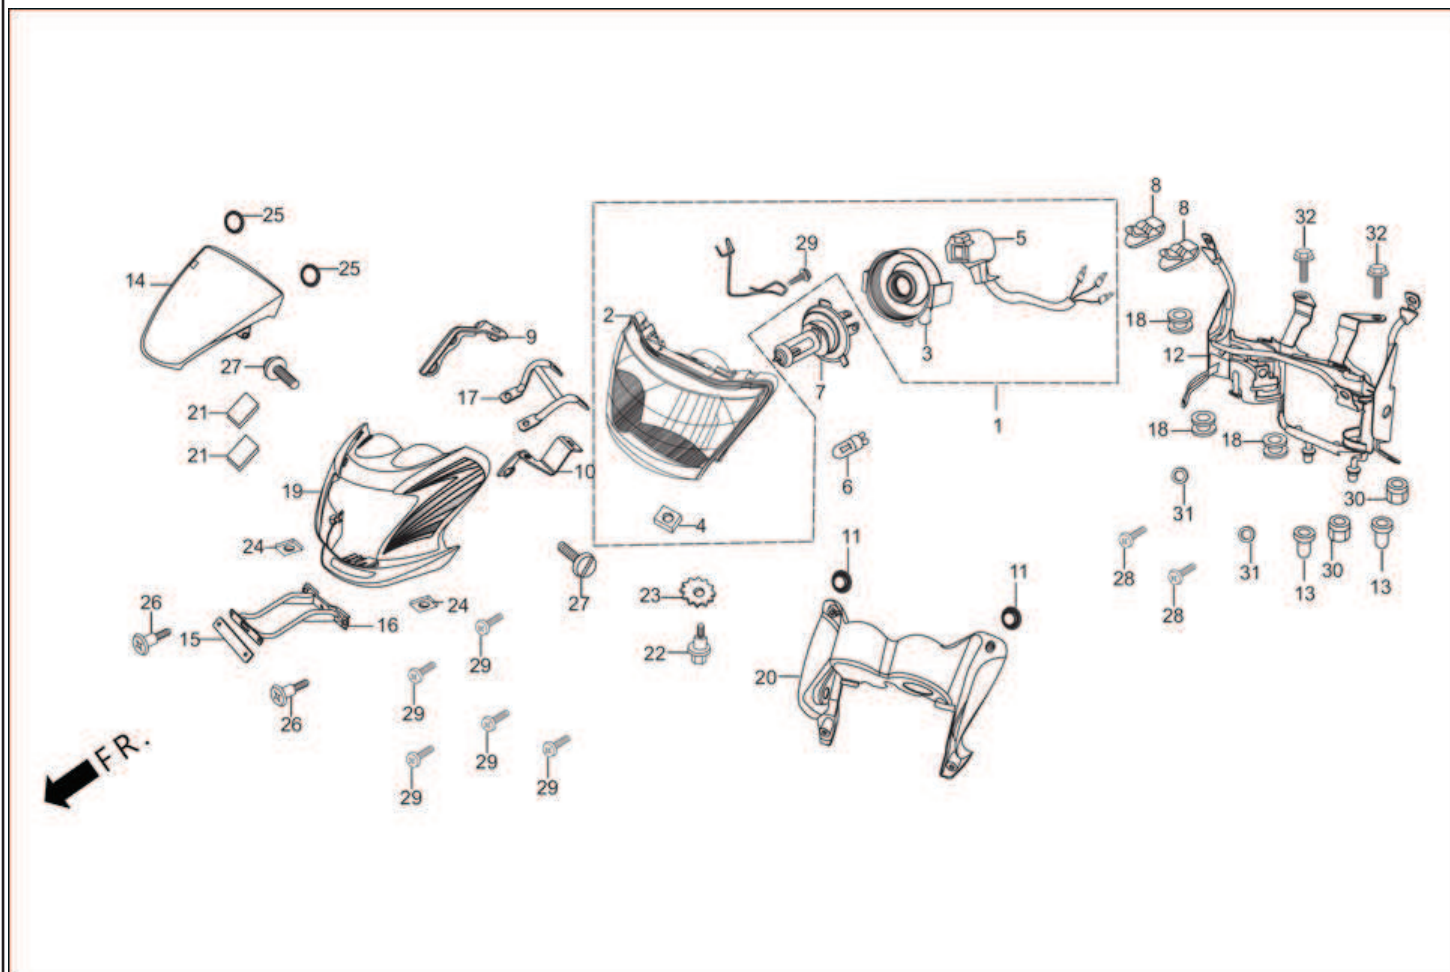

F-1V : HEAD LIGHT / FR.VISOR

	83400-AAC-000X	SET, FR VISOR(LGM,GY-141M)	1
20	83402-KWA-830	PANNEL, INNER	1
21	83405-KWA-830	CUSHION FRONT VISOR	2
22	90101-GJ6-000	BOLT, ADJUST	1
23	90307-GJ6-000	WASHER, LOCK, 6 MM	1
24	90320-GC3-000	NUT, SPRING, M5	2
25	90504-KWA-940	WASHER SCREEN	2
26	91509-GE2-760	SCREW, WASHER, 5 X 11.5	2
27	91509-KWA-830	SCREW, PAN 5X18.5	2
28	93500-05012-0A	SCREW PAN, 5 X 12	2
29	93901-44220	SCREW, TAPPING,4X10	6
30	94021-06000-0S	NUT, HEX CAP 6MM	2
31	94101-05000	WASHER , PLAIN, 5MM	2
32	96001-06010-00	BOLT FLANGE SH. 6×10	2