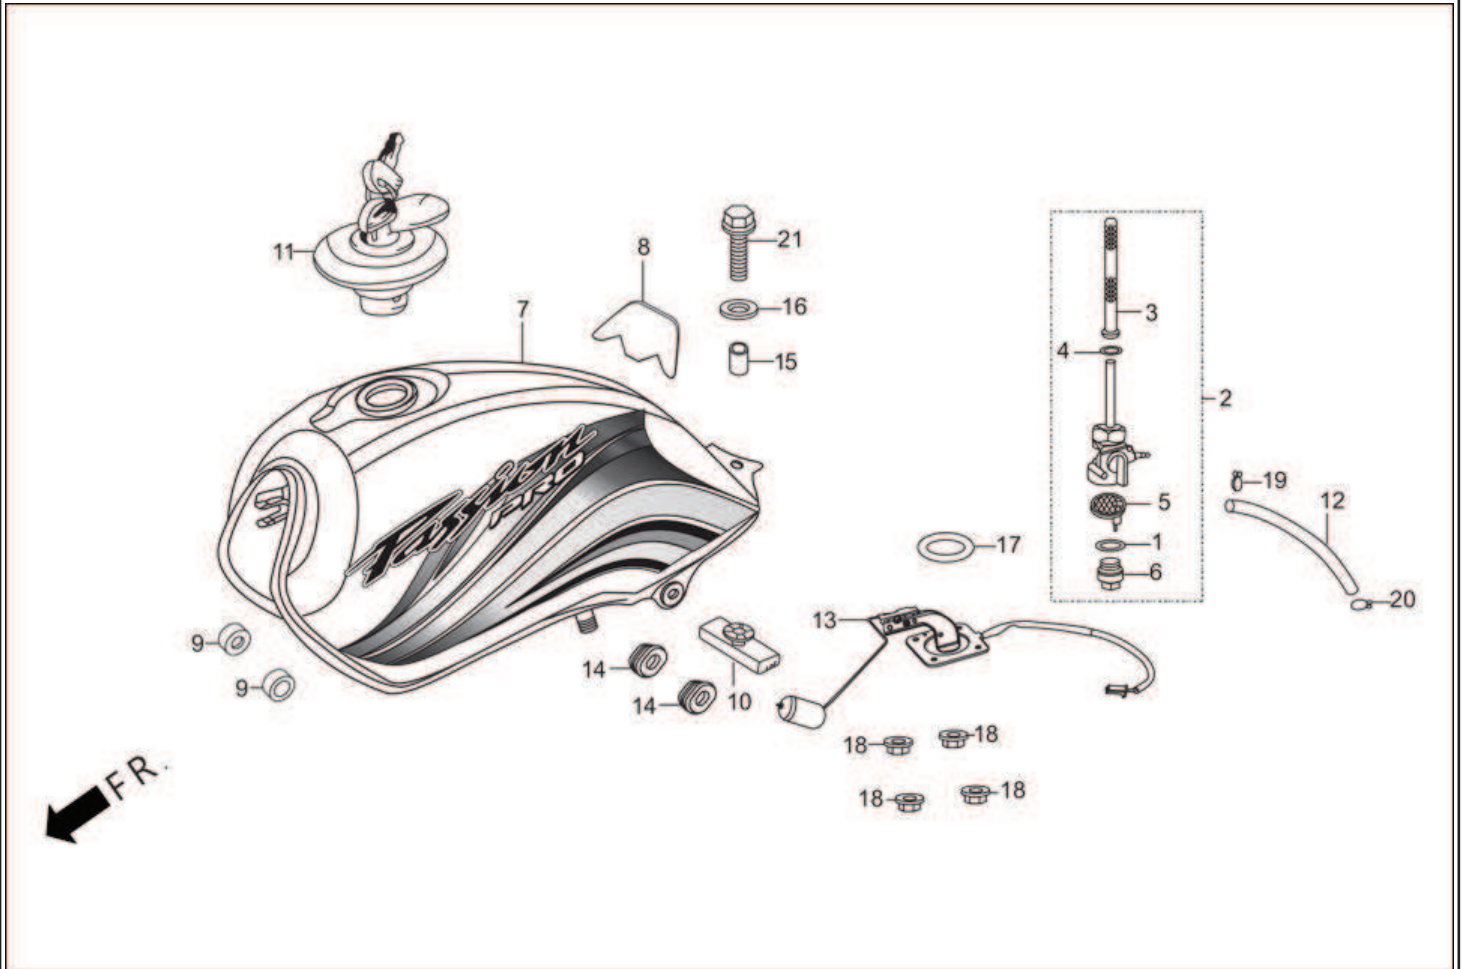

F-13 : FUEL TANK

19	95002-02080	CLIP, TUBE	1
20	95002-02100	CLIP, B-10 TUBE	1
21	95701-08035-08	BOLT, FLANGE, 8 X 35	1