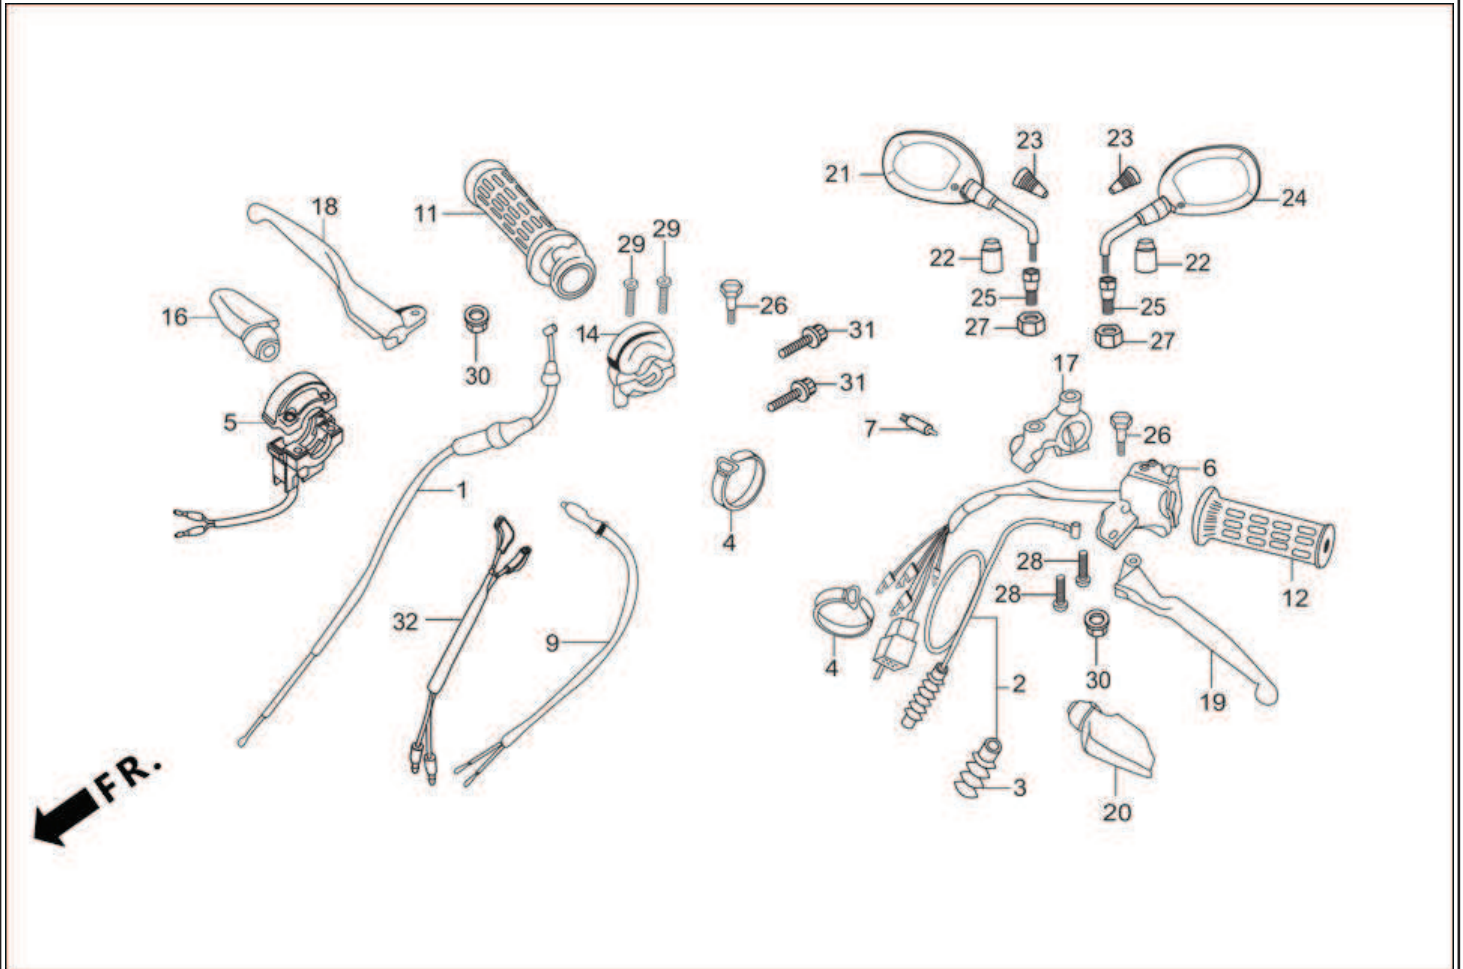

F-3-DISC-SELF : HANDEL LEVER / SWITCH / CONTROL CABLE

Group Number: F-3-DISC-SELF Model :: Passion PRO (Jan, 2014)

Ref No.	Part Number	Description	Req.
1	17910-KWA-940	CABLE COMP. THROT.	1
2	22870-KWA-940	CABLE COMP. CLUTCH	1
3	22871-116-670	BOOT, CLUTCH CABLE	1
4	32161-404-000	BAND B-1,WIRE	2
5	35150-KWA-841	SWITCH ASSY. START	1
6	35200-KWA-831	SWITCH ASSY., WINKER	1
7	35330-413-003	SW. COMP., FR. LEVER	1
9	35340-KCC-841	SW. ASSY. FR. STOP.	1
11	53140-AAC-000	GRIP COMP THROTTLE	1
12	53166-AAC-000	GRIP L HANDLE	1
14	53168-166-000	HOUSING UPPER, THROTTLE	1
16	53171-KCC-900	COVER 'R' HANDLE LEVER	1
17	53172-KTC-900	BRACKET, 'L' HANDLE LEVER	1
18	53175-AAF-H00	LEVER COMP.R STRG.HNDL.	1
19	53178-AAF-H00	LEVER COMP.L STRG.HNDL.	1
20	53179-KTC-900	COVER 'L' HANDLE LEVER	1
21	88110-AAC-H41ZA	MIRROR ASSY R BACK-BLACK (NH-1)	1
	88110-AAC-H41ZC	MIRROR ASSY R BACK (SPORTS RED,R-321)	1
	88110-AAC-000V	MIRROR ASSY. R BACK(BYM,YL-002M)	1
	88110-AAC-H41ZF	MIRROR ASSY R BACK (LEAF GREEN ME,GY-141M)	1
	88110-AAC-H41ZE	MIRROR ASSY R BACK (FORCE SILVER ME,NH-411M)	1
22	88114-198-D10	CAP, LOCK NUT	2
23	88115-KTR-900	BOOT, MIRROR UPPER	2
24	88120-AAC-H41ZA	MIRROR ASSY L BACK-BLACK (NH-1)	1