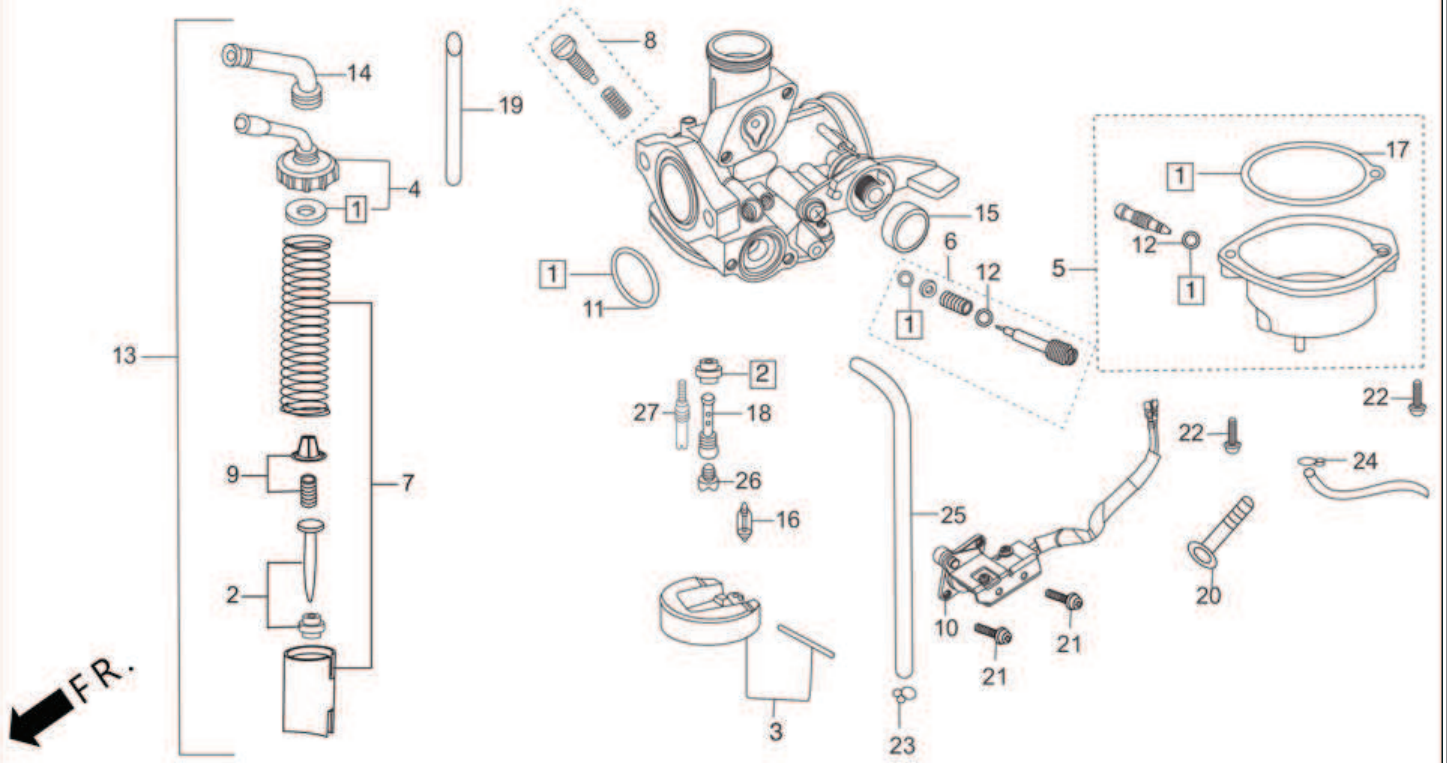

E-13 : CARBURETTOR

25	95005-35260-50	TUBE OVERFLOW	1
26	99101-KWA-1050	JET, MAIN #105	1
27	99103-KPH-0350	JET, SLOW # 35	1