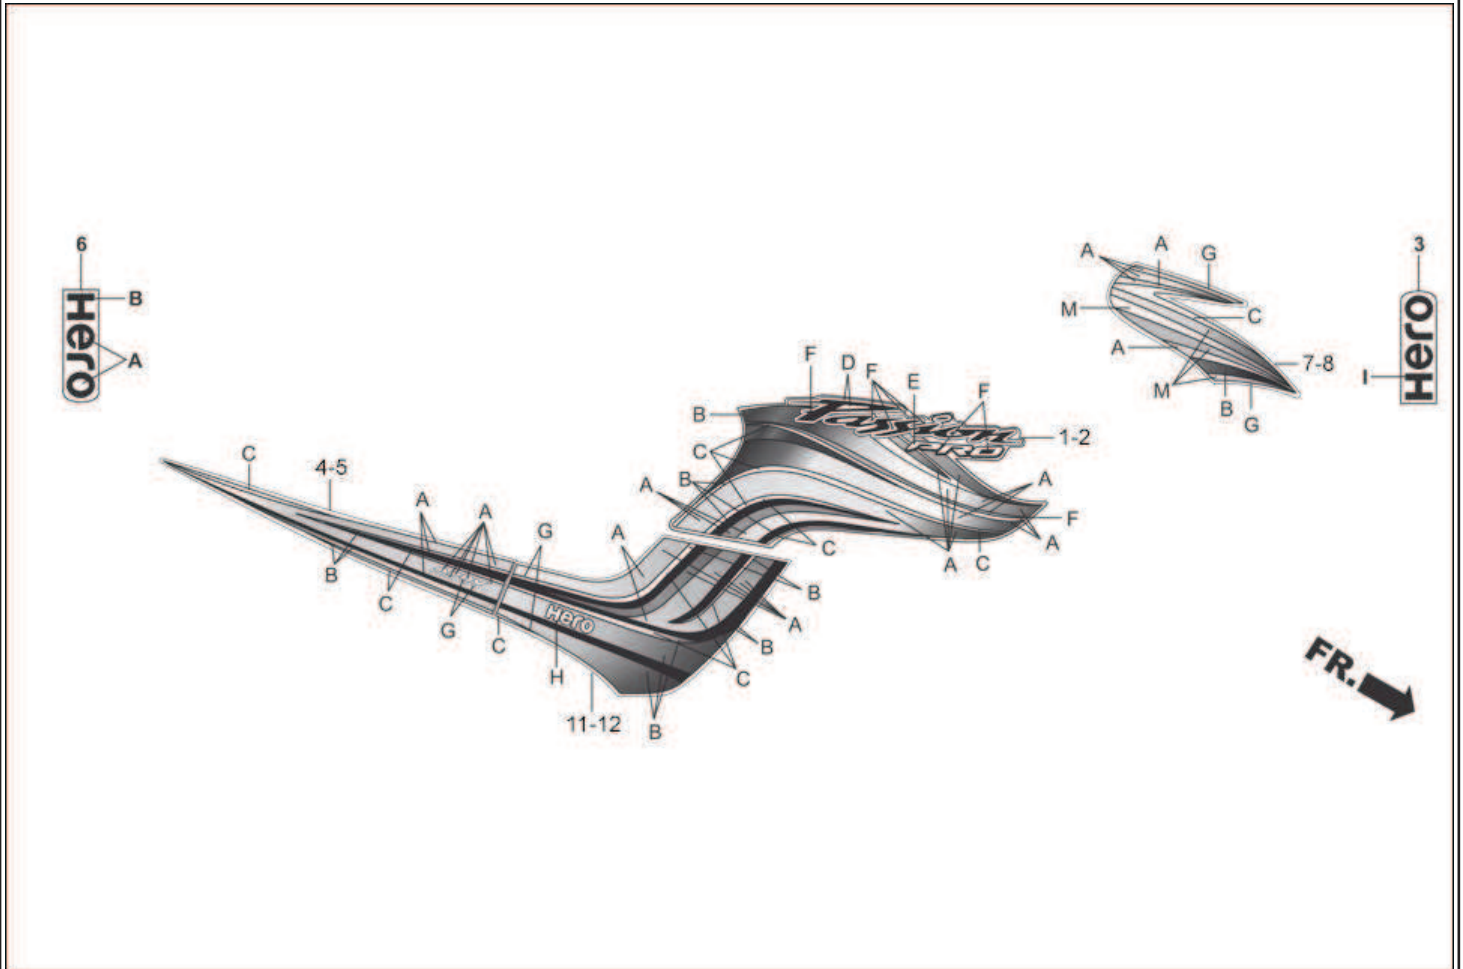

F-27-KICK : STRIPES / MARKS / EMBLEM

Group Number: F-27-KICK Model :: Passion PRO (Jan, 2014)

Ref No.	Part Number	Description	Req.
12	87116-AAC-000R	STRIPE L SIDE COVER(TYPE-1)	1
	87116-AAC-000S	STRIPE L SIDE COVER(TYPE-2)	1
	87116-AAC-000T	STRIPE L SIDE COVER(TYPE-3)	1
	87116-AAC-000U	STRIPE L SIDE COVER(TYPE-4)	1
	87116-AAC-000V	STRIPE L SIDE COVER(TYPE-5)	1
	87116-AAC-000W	STRIPE L SIDE COVER(TYPE-6)	1
	87116-AAC-000X	STRIPE L SIDE COVER(TYPE-7)	1

SPECIFIED COLOUR CHART FOR STRIPE LEFT SIDE COVER

SPECIFIED COLOUR TYPE	A	B	C	H	G	MAIN BODY COLOUR
1	NH-1 BLACK	R-321 SPORTS RED	FORCE SILVER ME. NH-411M	WHITE 2	NH-1 BLACK	BLACK (NH-1) TYPE-1
2	NH-1 BLACK	FROST BLUE ME. B-185M	FORCE SILVER ME. NH-411M	WHITE 2	NH-1 BLACK	BLACK (NH-1) TYPE-2
3	NH-1 BLACK	HEAVY GRAY NH-194M-U.ME.	FORCE SILVER ME. NH-411M	WHITE 2	NH-1 BLACK	BLACK (NH-1) TYPE-3
4	R-321 SPORTS RED	NH-1 BLACK	FORCE SILVER ME. NH-411M	WHITE 2	TRANSPARENT	SPORTS RED (R-321)
5	BRONZE YELLOW ME. YL-002M	NH-1 BLACK	FORCE SILVER ME. NH-411M	WHITE 2	TRANSPARENT	BRONZE YELLOW ME. (YL-002M)
6	FORCE SILVER ME. NH-411M	NH-1 BLACK	WHITE-2	NH-1 BLACK	TRANSPARENT	FORCE SILVER ME. (NH-411M)
7	LEAF GREEN ME. GY-141M	NH-1 BLACK	FORCE SILVER ME. NH-411M	WHITE 2	TRANSPARENT	LEAF GREEN ME. (GY-141M)