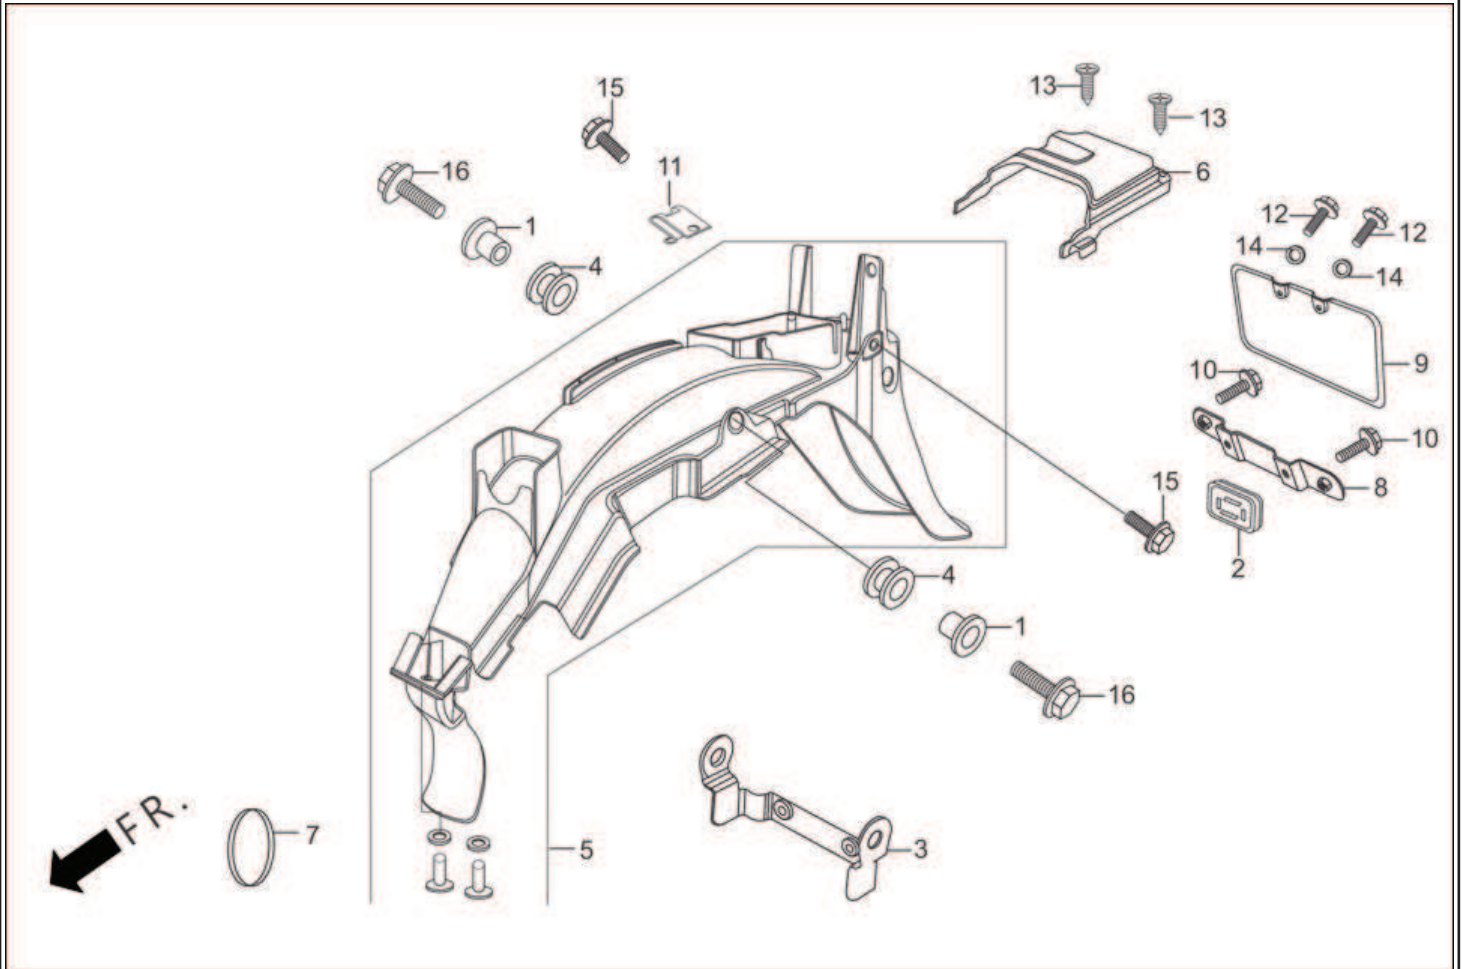

F-21 : REAR FENDER

Group Number: F-21 Model :: Passion PRO (Jan, 2014)

Ref No.	Part Number	Description	Req.
1	17509-398-960	COLLAR, TANK SET	2
2	33741-KTC-900	REFLEX, REFLECTOR	1
3	50186-KWA-830	STAY, RR. WINKER	1
4	77202-KCC-900	RUBBER, SEAT MOUNTING	2
5	80120-AAC-H30	SET, REAR FENDER	1
6	80104-KCC-870H	COVER TOOL TRAY	1
7	80123-KCC-870	BAND, TOOL	1
8	84701-KCC-860	BRACKET, NUMBER PLATE	1
9	84701-P26-D00A	NUMBER, PLATE REAR	1
10	90111-187-000	BOLT, FLANGE. 6 MM	2
11	90320-GC3-000	NUT, SPRING, M5	1
12	92000-06016-0A	BOLT, HEX., 6 X 16	2
13	93913-25210	SCREW, TAPPING, 5 X 12	2
14	94101-06000	WASHER, PLAIN, 6 MM	2
15	95701-06012-00	BOLT, FLANGE, 6X12	2
16	95701-06020-08	BOLT, FLANGE, 6 X 20	2