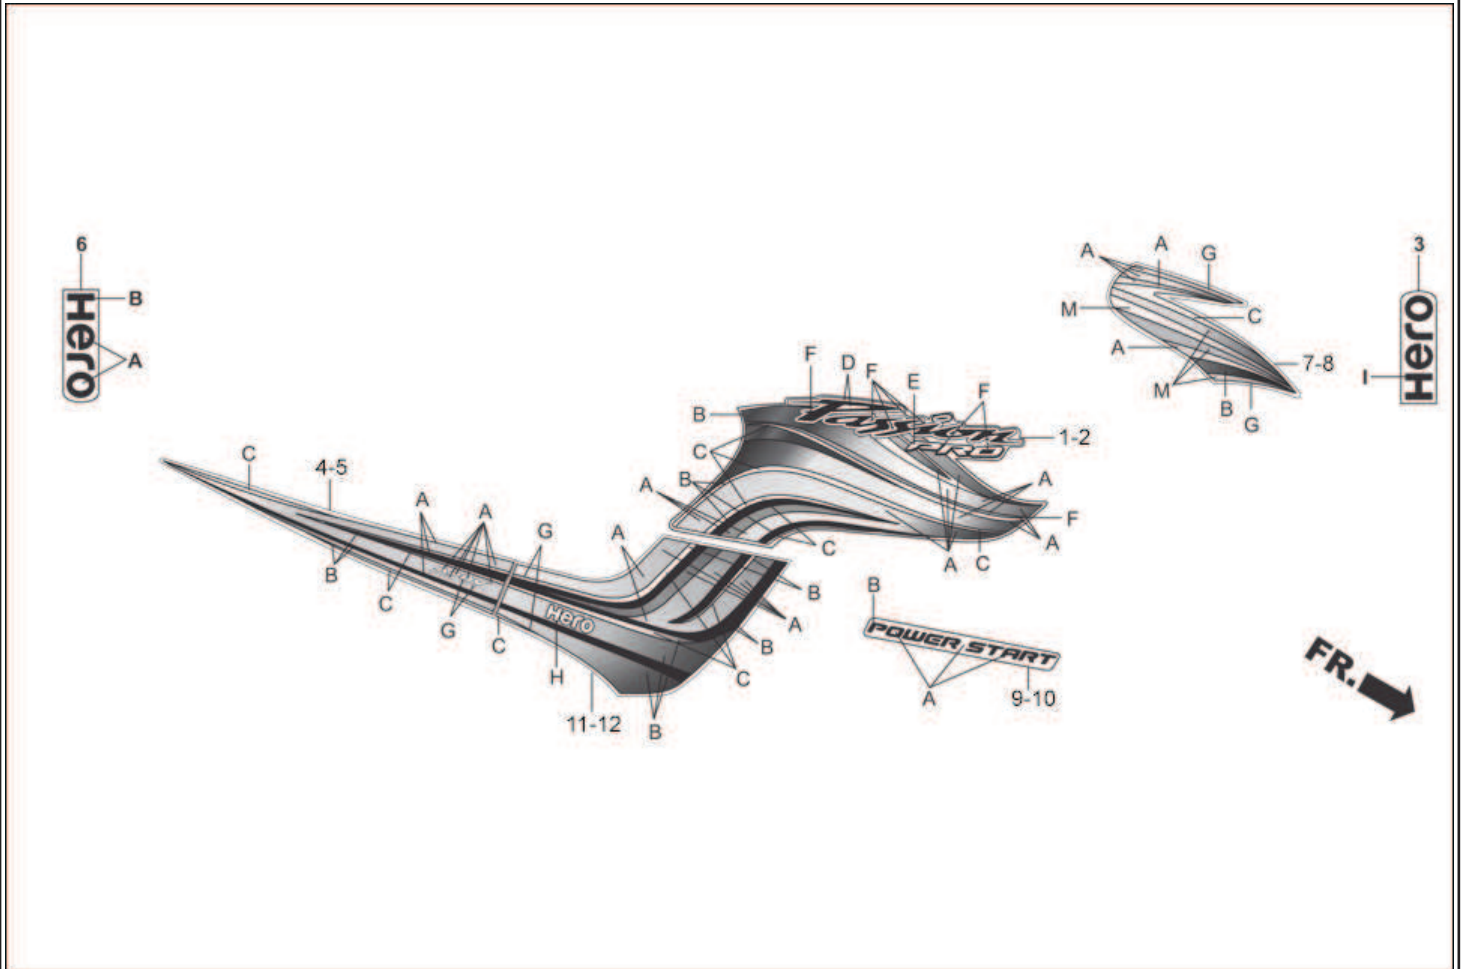

F-27-SELF : STRIPES / MARKS / EMBLEM

Group Number: F-27-SELF Model :: Passion PRO (Jan, 2014)

Ref No.	Part Number	Description	Req.
8	83408-AAC-000R	STRIPE L FR VISOR(TYPE-1)	1
	83408-AAC-000S	STRIPE L FR VISOR(TYPE-2)	1
	83408-AAC-000T	STRIPE L FR VISOR(TYPE-3)	1
	83408-AAC-000U	STRIPE L FR VISOR(TYPE-4)	1
	83408-AAC-000V	STRIPE L FR VISOR(TYPE-5)	1
	83408-AAC-000W	STRIPE L FR VISOR(TYPE-6)	1
	83408-AAC-000X	STRIPE L FR VISOR(TYPE-7)	1

SPECIFIED COLOUR CHART FOR STRIPE LEFT FR. VISOR

SPECIFIED COLOUR TYPE	A	B	C	G	MAIN BODY COLOUR
1	NH-1 BLACK	R-321 SPORTS RED	FORCE SILVER ME. NH-411M	NH-1 BLACK	BLACK (NH-1) TYPE-1
2	NH-1 BLACK	FROST BLUE ME. B-185M	FORCE SILVER ME. NH-411M	NH-1 BLACK	BLACK (NH-1) TYPE-2
3	NH-1 BLACK	HEAVY GRAY NH-194M-U ME.	FORCE SILVER ME. NH-411M	NH-1 BLACK	BLACK (NH-1) TYPE-3
4	R-321 SPORTS RED	NH-1 BLACK	FORCE SILVER ME. NH-411M	TRANSPARENT	SPORTS RED (R-321)
5	BRONZE YELLOW ME. YL-002M	NH-1 BLACK	FORCE SILVER ME. NH-411M	TRANSPARENT	BRONZE YELLOW ME. (YL-002M)
6	FORCE SILVER ME. NH-411M	NH-1 BLACK	WHITE-2	TRANSPARENT	FORCE SILVER ME. (NH-411M)
7	LEAF GREEN ME. GY-141M	NH-1 BLACK	FORCE SILVER ME. NH-411M	TRANSPARENT	LEAF GREEN ME. (GY-141M)