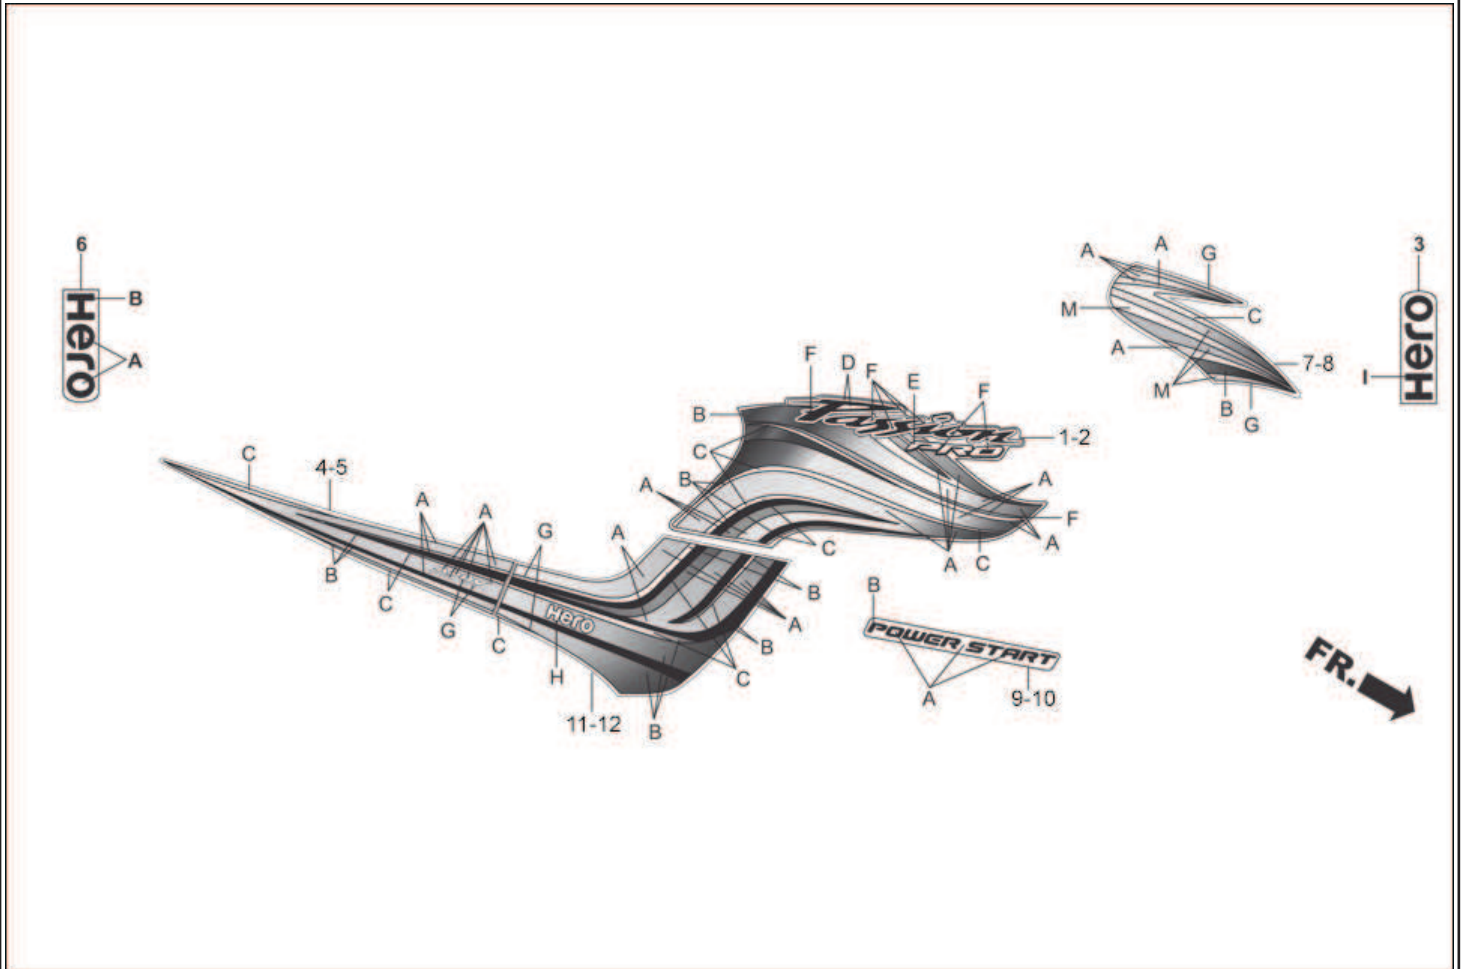

F-27-SELF : STRIPES / MARKS / EMBLEM

Group Number: F-27-SELF Model :: Passion PRO (Jan, 2014)

Ref No.	Part Number	Description	Req.
4	77248-AAC-000R	STRIPE R SIDE COWL(TYPE-1)	1
	77248-AAC-000S	STRIPE R SIDE COWL(TYPE-2)	1
	77248-AAC-000T	STRIPE R SIDE COWL(TYPE-3)	1
	77248-AAC-000U	STRIPE R SIDE COWL(TYPE-4)	1
	77248-AAC-000V	STRIPE R SIDE COWL(TYPE-5)	1
	77248-AAC-000W	STRIPE R SIDE COWL(TYPE-6)	1
	77248-AAC-000X	STRIPE R SIDE COWL(TYPE-7)	1

SPECIFIED COLOUR CHART FOR STRIPE RIGHT SIDE COWL

SPECIFIED COLOUR TYPE	A	B	C	G	MAIN BODY COLOUR
1	NH-1 BLACK	R-321 SPORTS RED	FORCE SILVER ME. NH-411M	WHITE 2	BLACK (NH-1) TYPE-1
2	NH-1 BLACK	FROST BLUE ME. B-165M	FORCE SILVER ME. NH-411M	WHITE 2	BLACK (NH-1) TYPE-2
3	NH-1 BLACK	HEAVY GRAY NH-194M-U ME.	FORCE SILVER ME. NH-411M	WHITE 2	BLACK (NH-1) TYPE-3
4	R-321 SPORTS RED	NH-1 BLACK	FORCE SILVER ME. NH-411M	WHITE 2	SPORTS RED (R-321)
5	BRONZE YELLOW ME. YL-002M	NH-1 BLACK	FORCE SILVER ME. NH-411M	WHITE 2	BRONZE YELLOW ME. (YL-002M)
6	FORCE SILVER ME. NH-411M	NH-1 BLACK	WHITE-2	NH-1 BLACK	FORCE SILVER ME. (NH-411M)
7	LEAF GREEN ME. GY-141M	NH-1 BLACK	FORCE SILVER ME. NH-411M	WHITE 2	LEAF GREEN ME. (GY-141M)