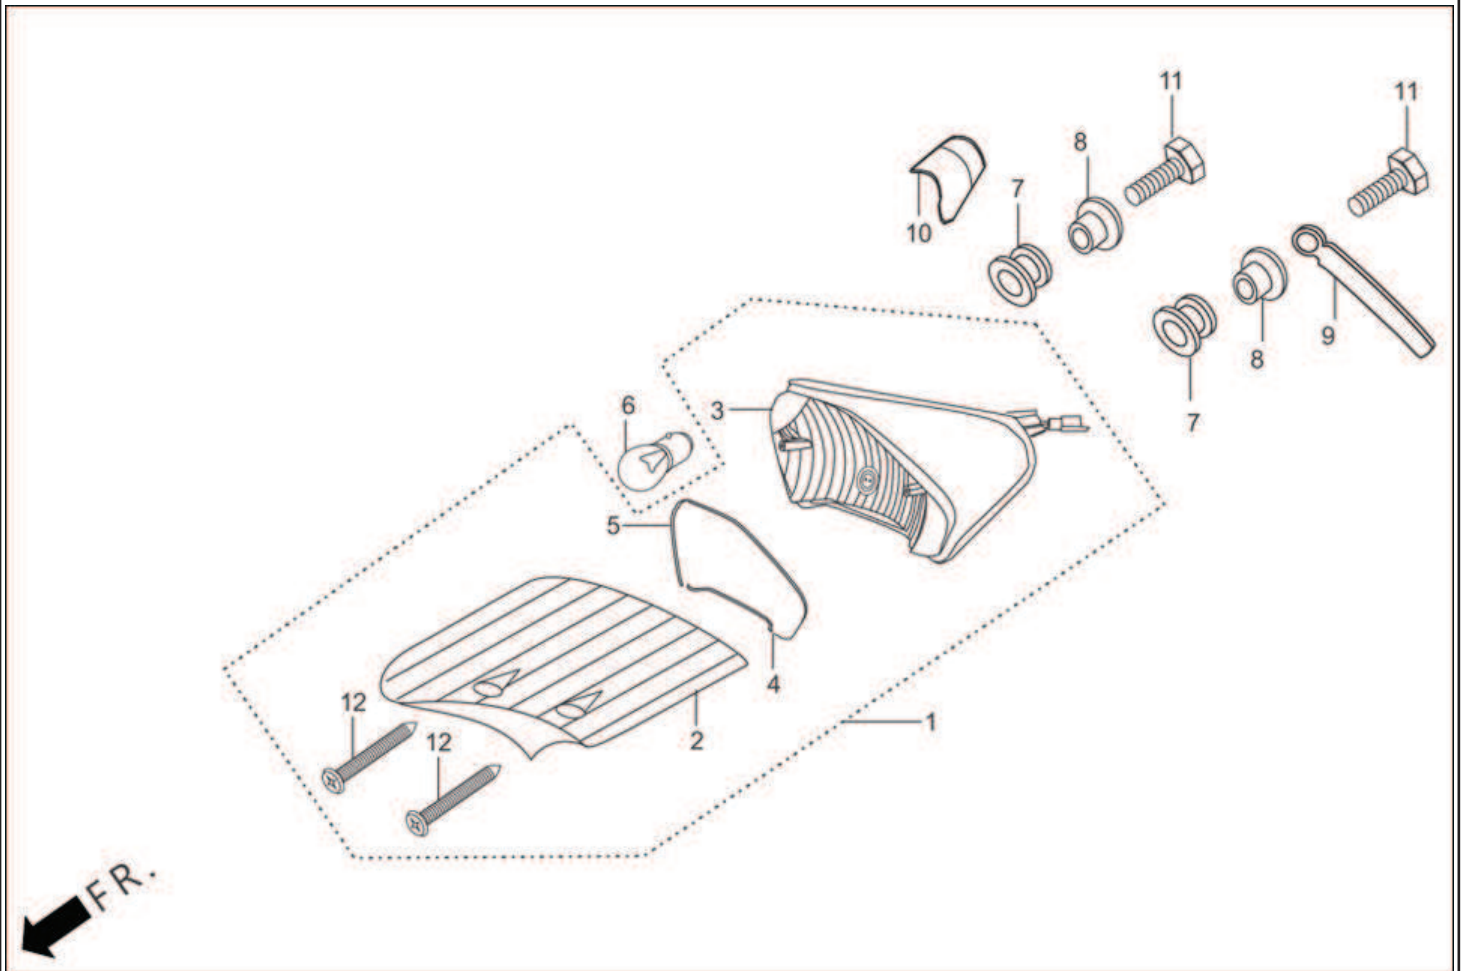

F-23 : TAIL LIGHT

Group Number: F-23 Model :: Passion PRO (Jan, 2014)

Ref No.	Part Number	Description	Req.
1	3370B-AAC-H00	UNIT TAIL LIGHT(W/O Bulb)	1
2	33702-AAC-H00	LENS COMP TAIL	1
3	33704-AAC-H00	BASE COMP TAIL	1
4	33705-KWA-830	PACKING A.	1
5	33706-KWA-830	PACKING B.	1
6	34906-GK8-700	BULB,TAIL LIGHT(12V-10/5W)	1
7	61103-357-000	RUBBER FR. FENDER MOUNT	2
8	61104-KM7-910	COLLAR,FAIRING	2
9	61317-KCC-900	GUIDE 'A'	1
10	77237-KWA-830	COVER, LICENSE LIGHT	1
11	92000-05022-0H	BOLT, HEX., 5 X 22	2
12	93901-24580	SCREW, TAPPING 4X20	2