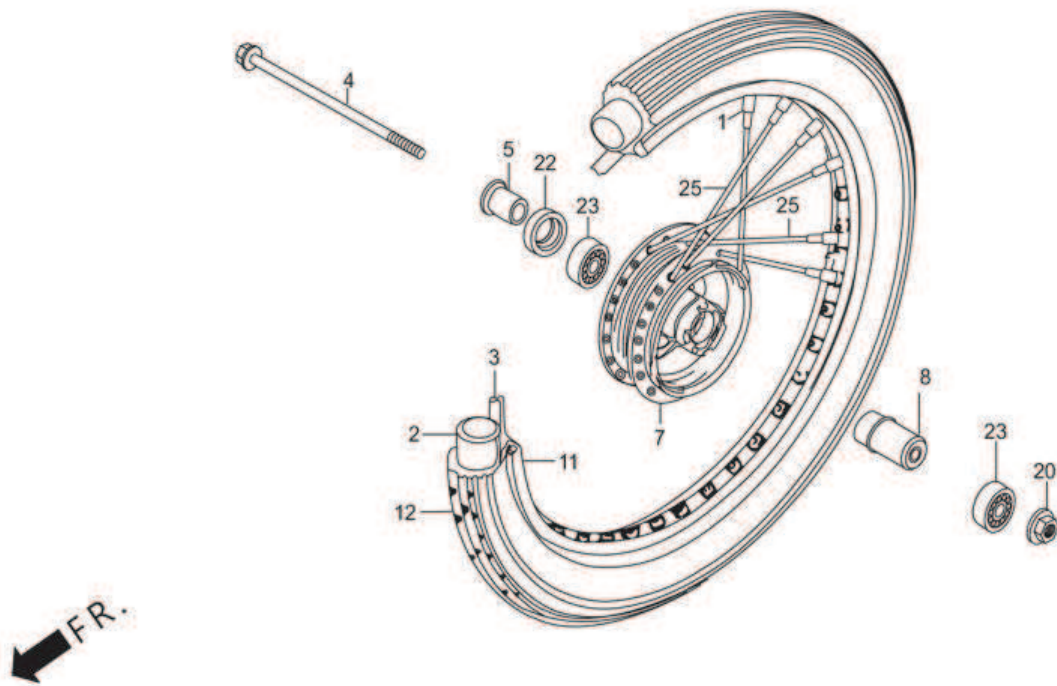

F-9-DRUM-SPOKE : FRONT WHEEL

Group Number: F-9-DRUM-SPOKE Model :: Passion PRO (Jan, 2014)

Ref No.	Part Number	Description	Req.
1	42603-198-900	NIPPLE, SPOKE-9	36
2	42712-KCS-920	TUBE, TYRE (2.75 X 18)	1
3	42713-KFN-850	FLAP, TYRE (1.40 X 18)	1
4	44301-KTR-700	AXLE, FR. WHEEL	1
5	44311-KRC-900	COLLAR, FR. WHEEL SIDE	1
7	44601-KTR-940	HUB COMP., FRONT WHEEL	1
8	44620-198-900	COLLAR, FR. AXLE DISTANCE	1
11	44701-AAC-H00	RIM FRONT WHEEL	1
12	44711-KFN-850	TYRE, FRONT	1
20	90306-KTE-911	NUT, CASTLE, 12 MM	1
22	91258-KEJ-900	DUST SEAL, 40 X 50 X 5	1
23	96140-63010-10	BEARING, RADIAL BALL, 6301U	2
25	97252-51162-10	SPOKE,A 9 X161	18
26	97603-51162-10	SPOKE, A 9 X 161	18