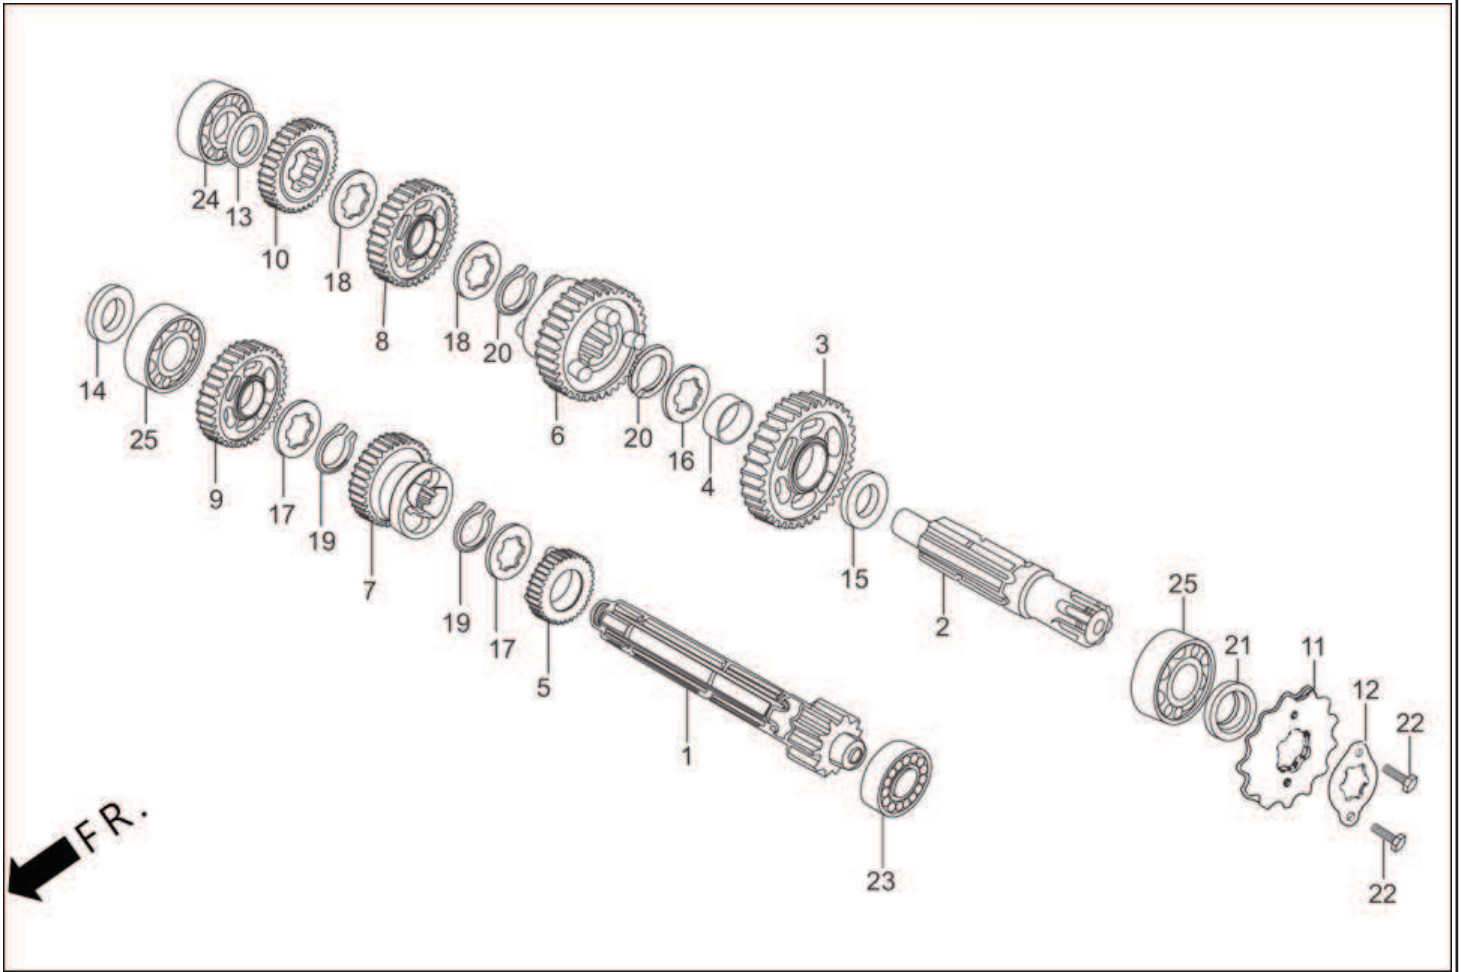

E-10 : TRANSMISSION

25	96100-62030-00	BEARING, RADIAL BALL, 6203	2