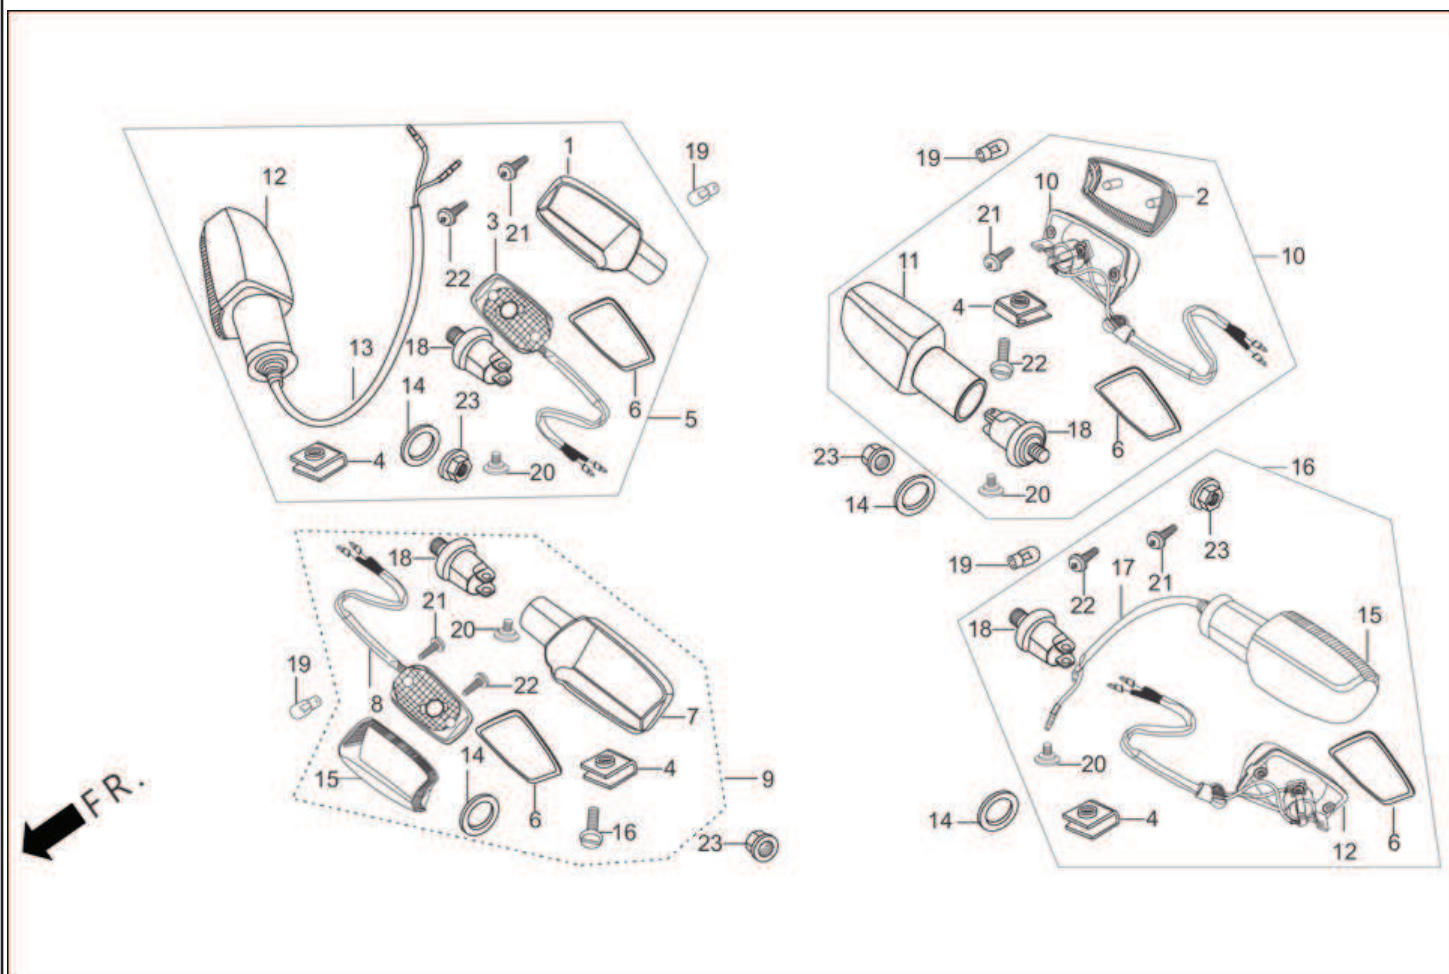

F-22 : WINKERS

Group Number: F-22 Model :: Passion PRO (Jan, 2014)

Ref No.	Part Number	Description	Req.
1	33401-KCC-730	BASE, WINKER 'R' FR./'L' RR	1
2	33402-KCC-690Z	LENS WINKER	2
3	33405-KCC-730A	REFLECTOR WINKER R. FR.	1
4	33407-KCC-900	SPECIAL NUT	4
5	3340A-KWA-931	WINKER ASSY., 'R' FR (W/O BULB)	1
6	33408-KCC-730	PACKING, LENS	4
7	33451-KCC-730	BASE, WINKER 'L' FR./'R' RR	1
8	33455-KCC-730A	REFLECTOR L. FR.	1
9	3345A-KWA-931	WINKER ASSY., 'L' FR (W/O BULB)	1
10	3360A-KWA-831	WINKER ASSY., 'R' RR (W/O BULB)	1
11	33601-KWA-831	BASE WINKER R	1
12	33603-KWA-831	LENS COMP. R WINKER	1
13	33615-KWA-831	SOCKET COMP R, WINKER RR	1
14	33650-KAF-000	COLLAR FR. WINKER LIGHT	2
15	33653-KWA-831	LENS COMP. L WINKER	1
16	3365A-KWA-831	WINKER ASSY., 'L' RR (W/O BULB)	1
17	33665-KWA-831	SOCKET COMP. L WINKER	1
18	33491-KAF-000	STAY COMP., WINKER	4
19	34930-AAC-700	BULB(12V 10W) AMBER	1
20	90380-MB2-000	SCREW, SPECIAL, 6 X 8	4
21	93700-04012-1G	SCREW OVAL 4 X 12	4
22	93901-22310	SCREW, TAPPING, 3 X 12	8
23	94050-10000	NUT, FLANGE, 10MM	4