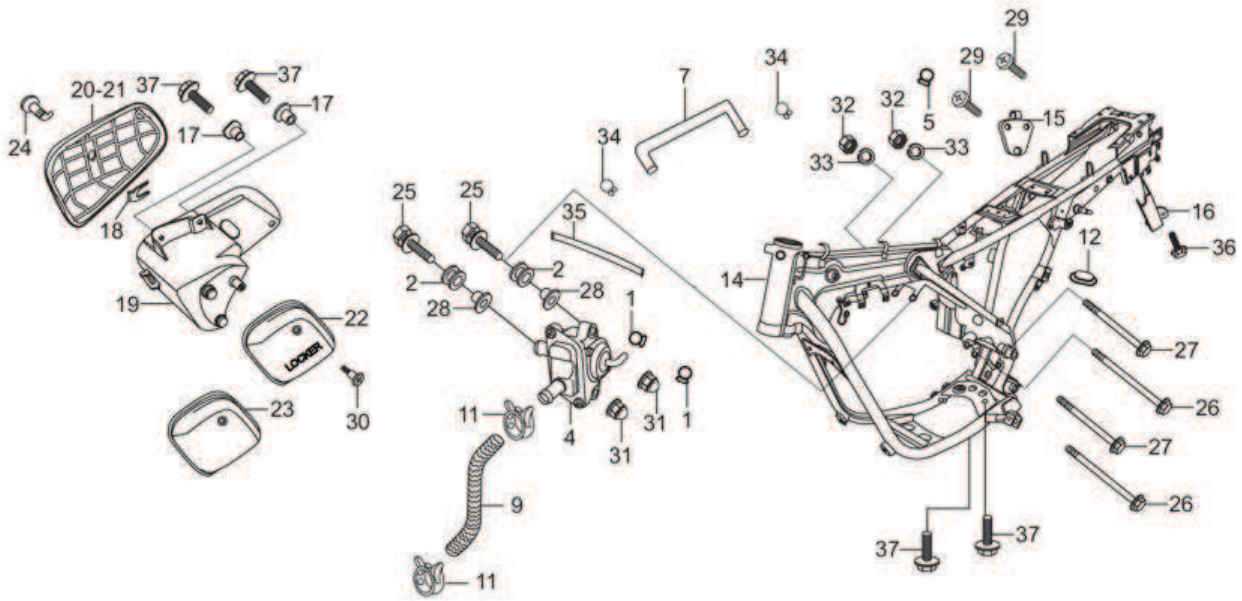

F-25-DRUM-SELF : FRAME BODY / UTILITY BOX

Group Number: F-25-DRUM-SELF Model :: Passion PRO (Jan, 2014)

Ref No.	Part Number	Description	Req.
1	17369-198-770	CLIP BREATHER TUBE	2
2	17622-GB7-900	RUBBER, CUSHION	2
4	18600-KWA-940	VALVE ASSY. AIR SUCTION	1
5	17316-611-000	CLIP, BREATHER TUBE	1
7	18651-KWA-940	TUBE 'A' AVS	1
9	18652-KWA-940	TUBE 'B' AVS	1
11	19509-198-770	CLAMP D 16 TUBE	2
12	32712-ZA0-000	GROMMET, TERM/C	1
14	50100-AAC-010	FRAME BODY COMP.	1
15	50211-KCC-900	PLATE, ENGINE HANGER	1
16	50250-KWA-830	COVER, SEAT LOCK, CABLE	1
17	61107-KK6-000	WASHER, 6MM	1
18	75581-673-000	SET SPRING, LOCK KEY	1
19	83510-KWA-830	BOX, COMP., UTILITY	1
20	83512-KWA-830	COVER 'R' UTILITY BOX	1
21	83514-KWA-840H	SET, UTILITY BOX R COVER	1
22	83518-KWA-840H	SET, UTILITY BOX L COVER	1
23	83515-KWA-940H	COVER L UTILITY BOX	1
24	83550-KWA-930	LOCK SIDE COVER	1
25	90101-KCC-940	BOLT WASH, 6 X 25	2
26	90116-KCC-900	BOLT FLANGE, 8 X 97	2
27	90117-KCC-900	BOLT, FLANGE, 8 X 110	2
28	90501-KC2-750	WASHER, REGULATOR SETTING	2
29	91509-GE2-760	SCREW, WASHER, 5 X 11.5	2