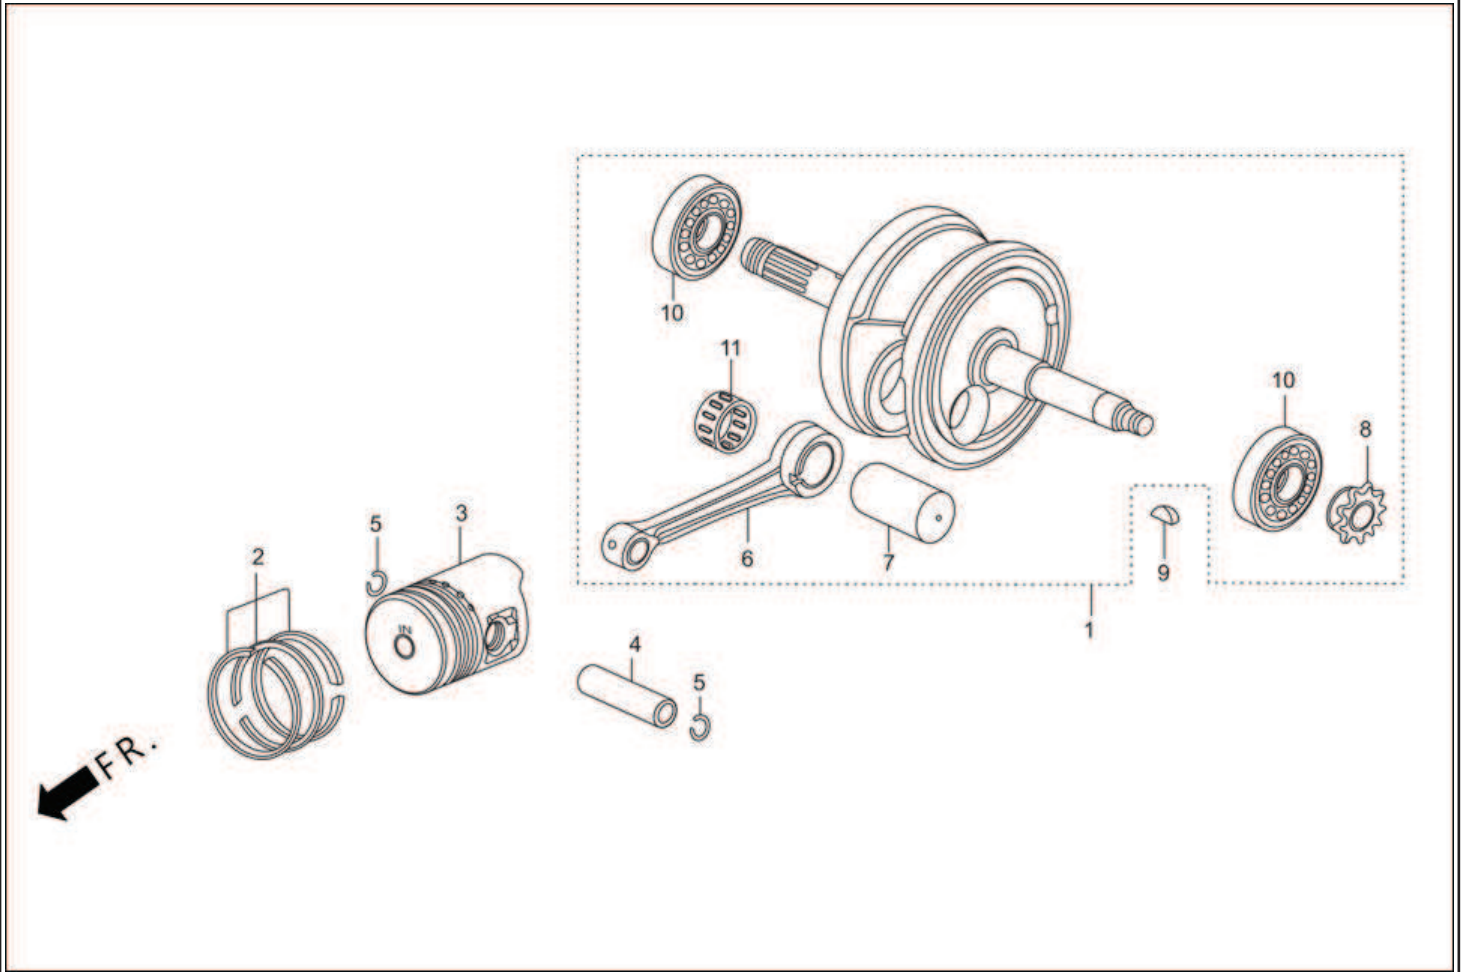

E-9 : CRANK SHAFT / PISTON

Group Number: E-9 Model :: Passion PRO (Jan, 2014)