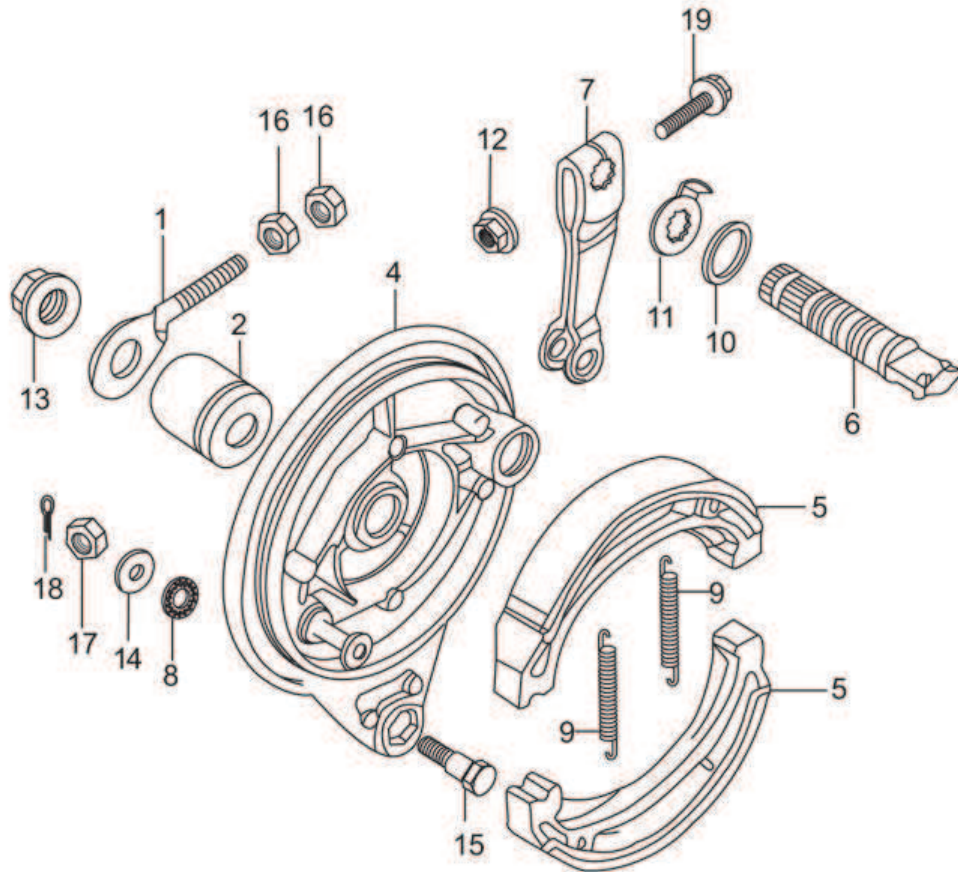

F-10-SPOKE : REAR BRAKE PANEL

Group Number: F-10-SPOKE Model :: Passion PRO (Jan, 2014)

Ref No.	Part Number	Description	Req.
1	40543-198-900	ADJUSTER, 'R' CHAIN	1
2	42313-KCC-600	COLLAR RR. BRAKE PANEL SIDE	1
4	43100-KTR-900	PANEL COMP., RR. BRAKE	1
5	43125-KTN-701	SHOE COMP., BRAKE	2
6	43141-KTC-900	CAM, REAR BRAKE	1
7	43410-KCT-690	ARM, REAR BRAKE	1
8	43434-286-000	RUBBER, STOPPER ARM CUSHION	1
9	45133-KCC-900	SPRING, FR. BRAKE SHOE	2
10	45134-250-000	DUST SEAL, BRAKE CAM	1
11	45145-KFM-900	INDICATOR, FR. BRK	1
12	90302-KTE-911	NUT FLANGE PT 6MM	1
13	90306-KST-942	NUT, CASTLE, 12 MM	1
14	90505-425-000	WASHER, 8 MM	1
15	92811-10000	BOLT 'A' BRAKE STOPPER	1
16	94001-06000-0S	NUT, HEX., 6 MM	2
17	94001-08000-0S	NUT, HEX., 8 MM	1
18	94201-20150	PIN, SPLIT, 2.0 X 15	1
19	95701-06035-00	BOLT, FLANGE, 6X35	1