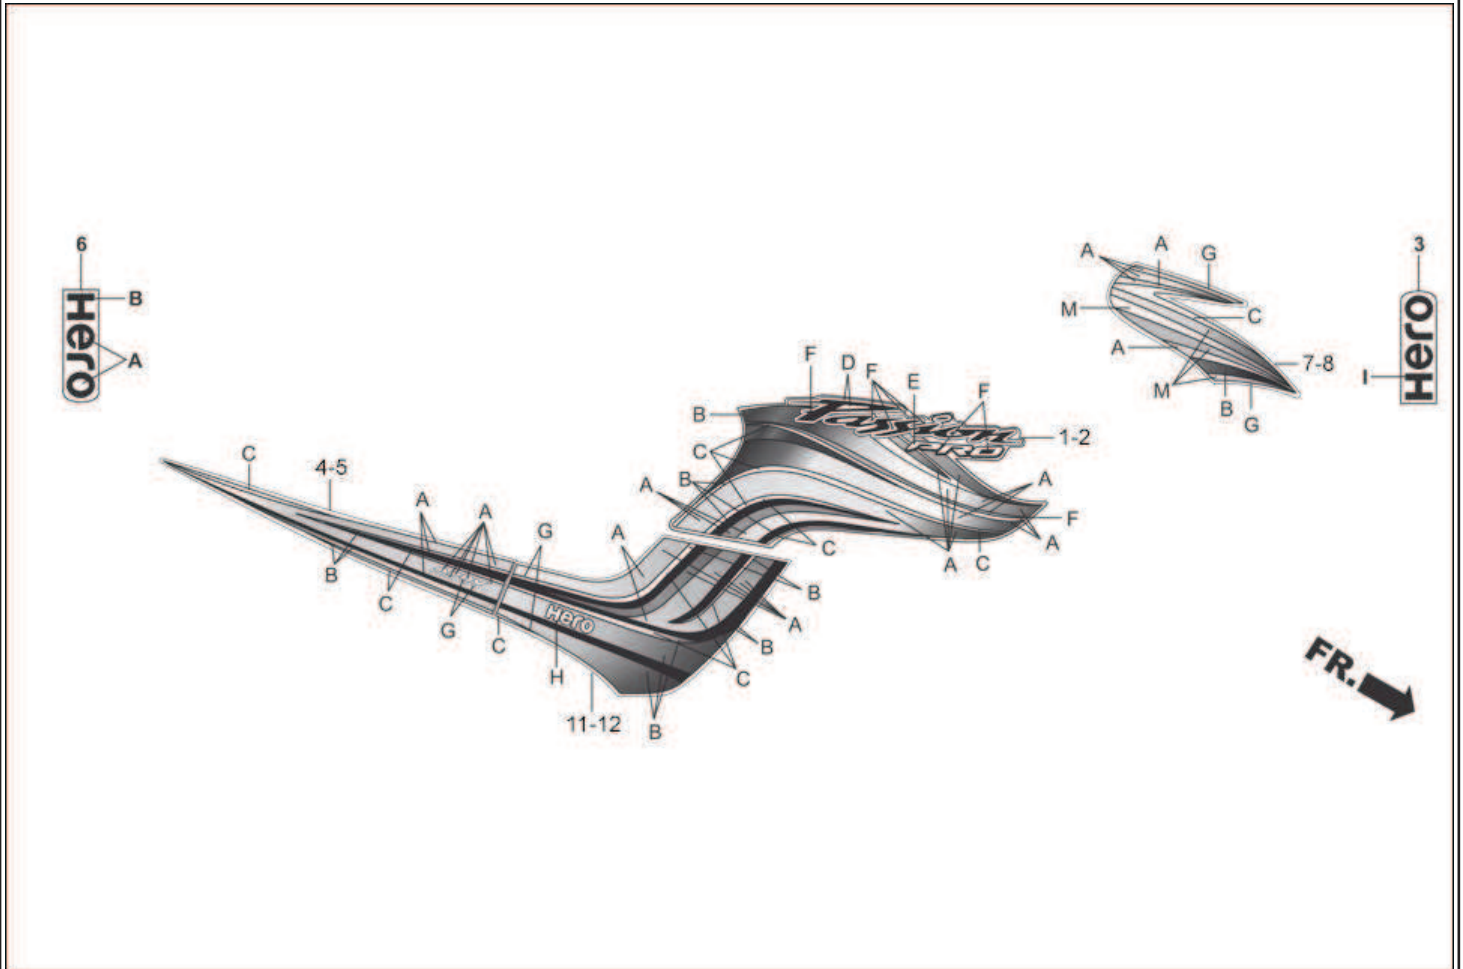

F-27-KICK : STRIPES / MARKS / EMBLEM

Group Number: F-27-KICK Model :: Passion PRO (Jan, 2014)

Ref No.	Part Number	Description	Req.
5	77258-AAC-000R	STRIPE L SIDE COWL(TYPE-1)	1
	77258-AAC-000S	STRIPE L SIDE COWL(TYPE-2)	1
	77258-AAC-000T	STRIPE L SIDE COWL(TYPE-3)	1
	77258-AAC-000U	STRIPE L SIDE COWL(TYPE-4)	1
	77258-AAC-000V	STRIPE L SIDE COWL(TYPE-5)	1
	77258-AAC-000W	STRIPE L SIDE COWL(TYPE-6)	1
	77258-AAC-000X	STRIPE L SIDE COWL(TYPE-7)	1

SPECIFIED COLOUR CHART FOR STRIPE LEFT SIDE COWL

SPECIFIED COLOUR TYPE	A	B	C	G	MAIN BODY COLOUR
1	NH-1 BLACK	R-321 SPORTS RED	FORCE SILVER ME. NH-411M	WHITE 2	BLACK (NH-1) TYPE-1
2	NH-1 BLACK	FROST BLUE ME. B-165M	FORCE SILVER ME. NH-411M	WHITE 2	BLACK (NH-1) TYPE-2
3	NH-1 BLACK	HEAVY GRAY NH-194M-U ME.	FORCE SILVER ME. NH-411M	WHITE 2	BLACK (NH-1) TYPE-3
4	R-321 SPORTS RED	NH-1 BLACK	FORCE SILVER ME. NH-411M	WHITE 2	SPORTS RED (R-321)
5	BRONZE YELLOW ME. YL-002M	NH-1 BLACK	FORCE SILVER ME. NH-411M	WHITE 2	BRONZE YELLOW ME. (YL-002M)
6	FORCE SILVER ME. NH-411M	NH-1 BLACK	WHITE-2	NH-1 BLACK	FORCE SILVER ME. (NH-411M)
7	LEAF GREEN ME. GY-141M	NH-1 BLACK	FORCE SILVER ME. NH-411M	WHITE 2	LEAF GREEN ME. (GY-141M)