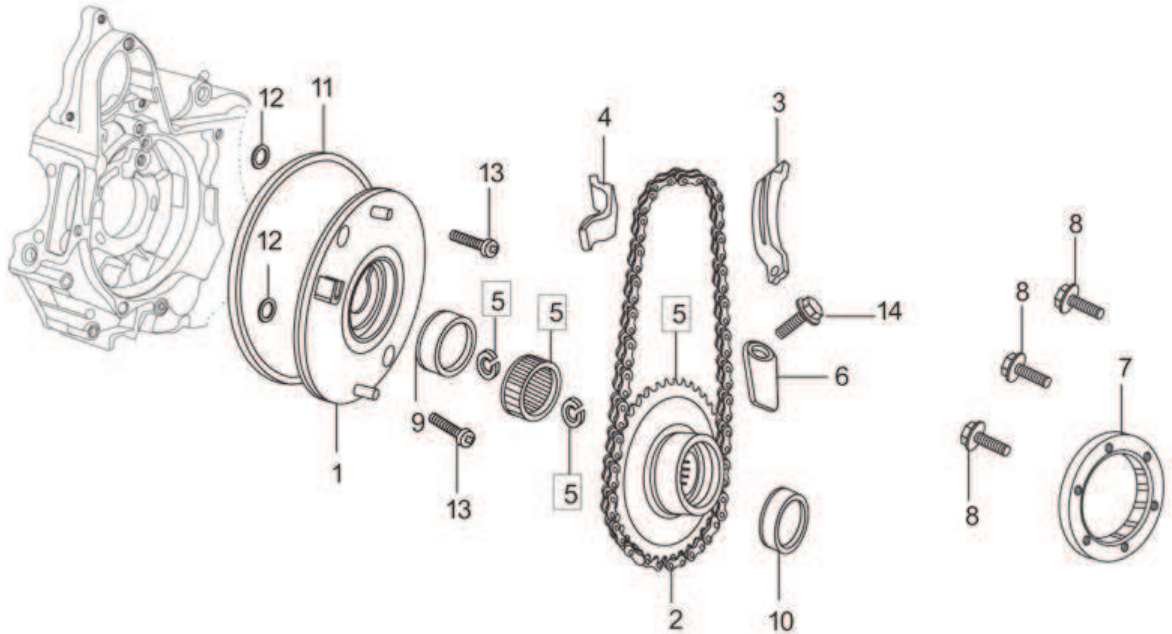

E-7B-SELF : STARTING CLUTCH

Group Number: E-7B-SELF Model :: Passion PRO (Jan, 2014)

Ref No.	Part Number	Description	Req.
1	11321-KWA-940	PLATE OIL SEPARATE	1
2	28101-KWA-940	CHAIN STARTING	1
3	28102-KWA-940	GUIDE STARTER CHAIN	1
4	28103-GB4-700	PROTECTOR STARTER CHAIN	1
5	28110-AAD-H40	SPROCKET COMP. STARTING	1
6	28117-KFL-850	SET PLATE STARTING SPROKET	1
7	28120-KWA-942	OUTER COMP. STARTING CLUTCH	1
8	90085-KWA-940	BOLT, SOCKET 6MM	3
9	91201-GBG-900	OIL SEAL 30×42×4.5	1
10	91204-GBG-850	OIL SEAL 18.9×28×5	1
11	91301-035-000	O RING, 107 X2	1
12	91317-171-000	O RING, 6 X 1.7	2
13	93600-06016-0A	SCREW, FLAT, 6X16	2
14	96001-06010-00	BOLT FLANGE SH. 6×10	1