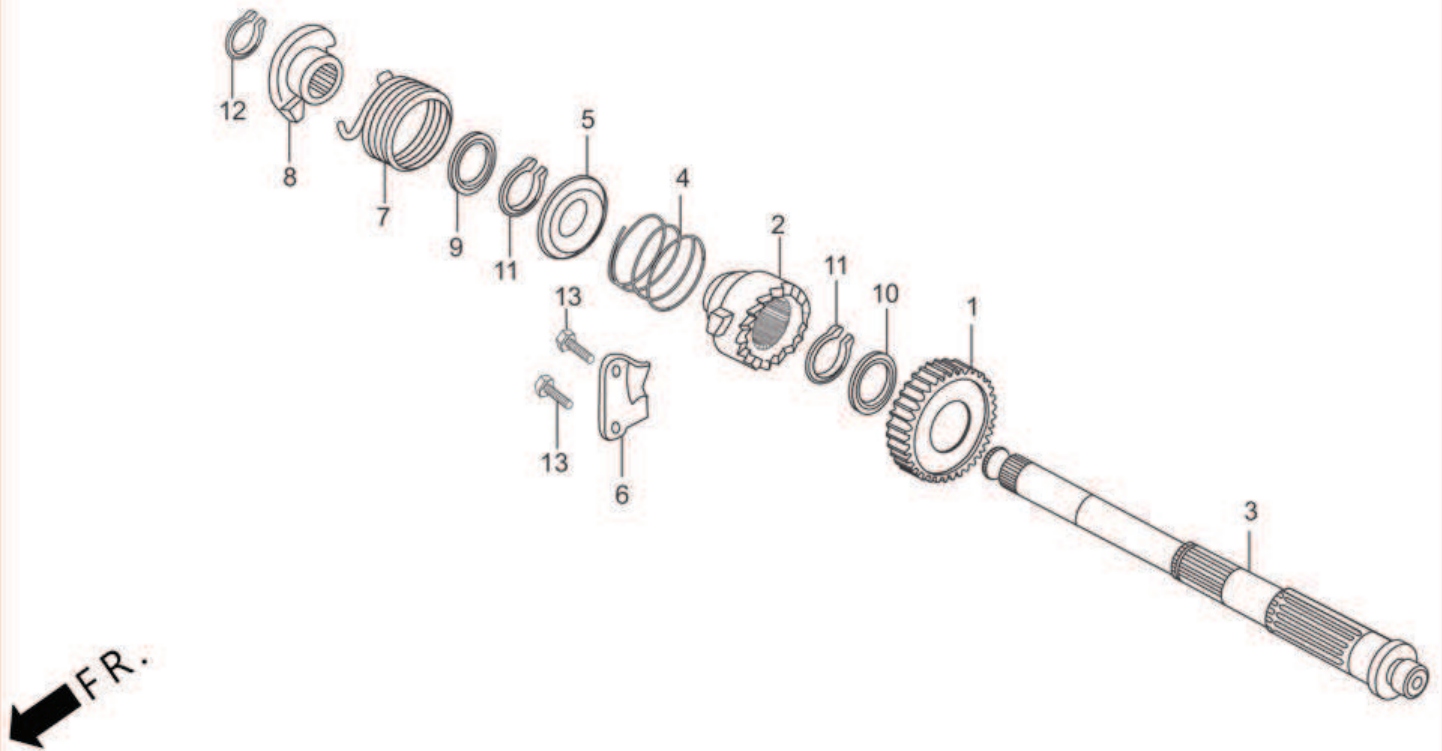

E-11 : KICK STARTER

Group Number: E-11 **Model ::** Passion PRO (Jan, 2014)

Ref No.	Part Number	Description	Req.
1	28211-GF6-000	PINION ,KICK STARTER	1
2	28221-198-010	RATCHET,KICK STARTER	1
3	28251-GF6-000	SPINDLE, KICK STARTER	1
4	28253-397-000	SPRING, KICK STARTER RATCHET	1
5	28254-198-000	RETAINER, RATCHET SPRING	1
6	28256-198-000	PLATE ,RATCHET GUIDE	1
7	28261-198-000	SPRING, KICK STARTER	1
8	28262-198-000	RETAINER, KICK SPRING	1
9	90452-115-000	WASHER ,17MM	1
10	90454-107-000	WASHER ,THRUST, 20MM	1
11	90601-459-000	CIRCLIP, 20 MM	2
12	94510-16000	CIRCLIP, EXTERNAL, 16 MM	1
13	95701-06020-00	BOLT, FLANGE, 6X20	2