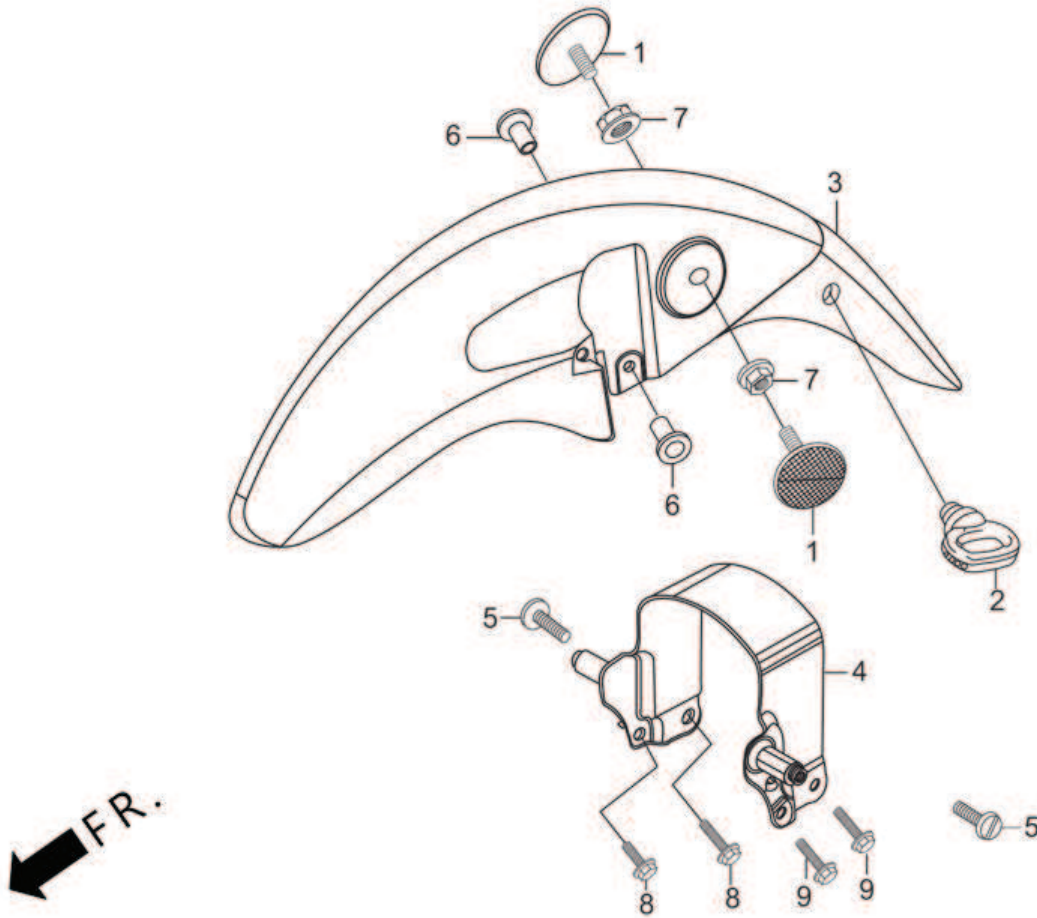

F-6 : FRONT FENDER

Group Number: F-6 Model :: Passion PRO (Jan, 2014)

Ref No.	Part Number	Description	Req.
1	33741-KAK-971	REFLEX, LEFT FRONT	2
2	45451-KCC-900	GUIDE, FR. FENDER CABLE	1
3	61100-AAC-H40ZA	SET, FR FENDER (BLACK,NH-1)	1
	61100-AAC-H40ZD	SET, FR FENDER (SPORTS RED,R-321)	1
	61100-AAC-000V	"SET, FR. FENDER(BYM,YL-002M)"	1
	61100-AAC-H40ZF	SET, FR FENDER (FORCE SILVER ME,NH-411M)	1
	61100-AAC-H40ZG	SET, FR FENDER (LEAF GREEN ME,GY-141M)	1
4	61102-KWA-910	PLATE, FRONT FENDER	1
5	90104-KCC-870	SCREW, SPECIAL , 6 X 12	2
6	90501-KCC-870	COLLAR, FR. FENDER SET	2
7	94050-06000	NUT, FLANGE, 6 MM	2
8	95701-06012-00	BOLT, FLANGE, 6X12	2
9	95701-06020-00	BOLT, FLANGE, 6X20	2