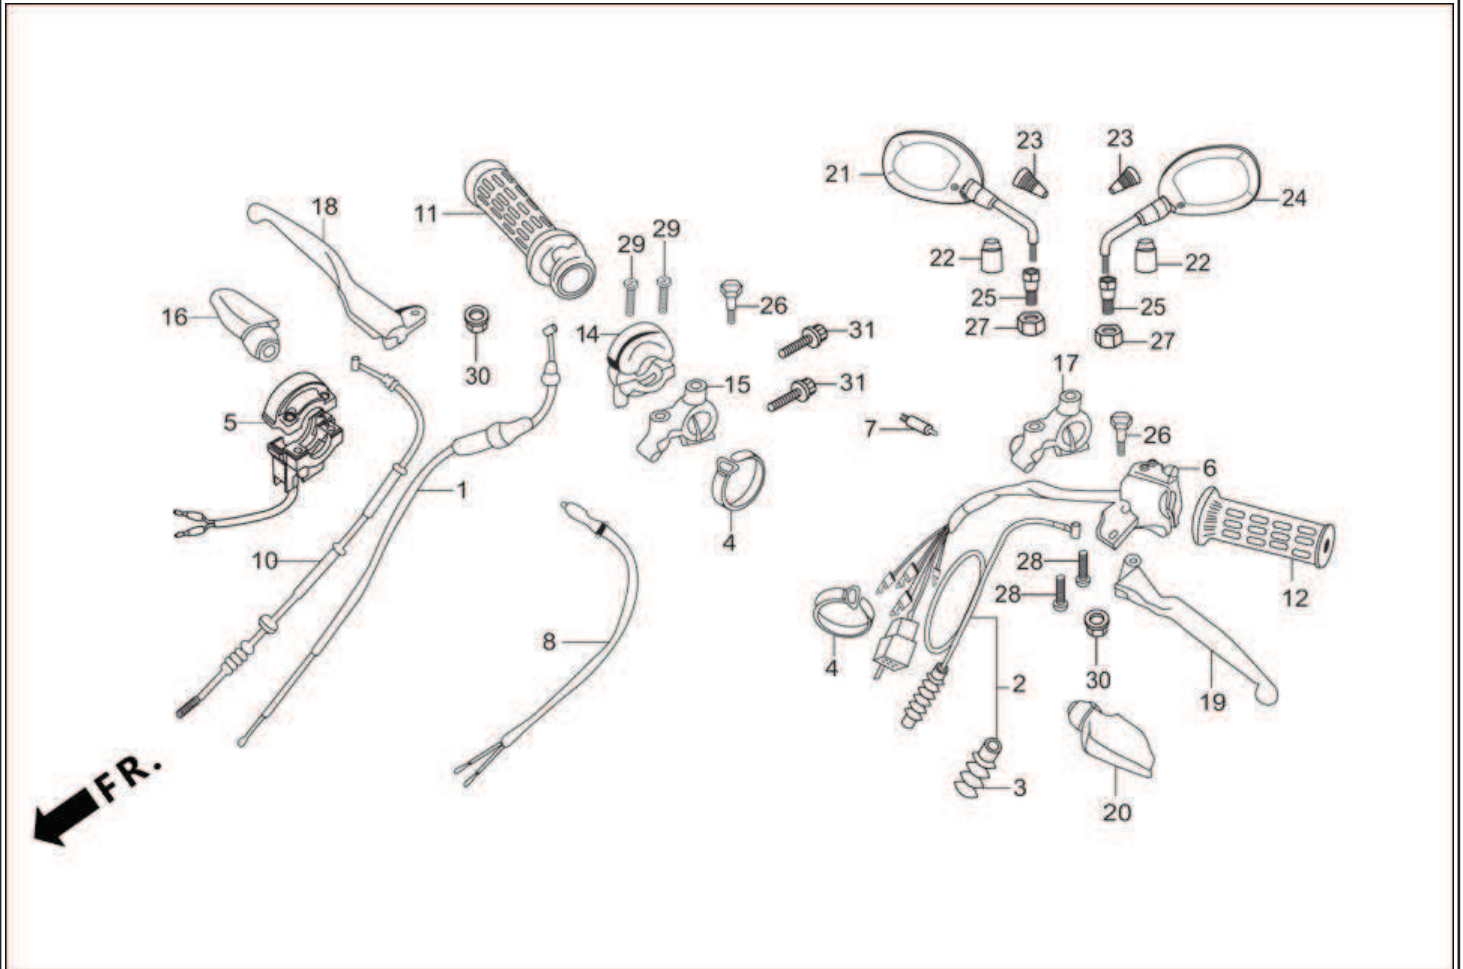

F-3-DRUM-SELF : HANDEL LEVER / SWITCH / CONTROL CABLE

Group Number: F-3-DRUM-SELF **Model ::** Passion PRO (Jan, 2014)

Ref No.	Part Number	Description	Req.
1	17910-KWA-940	CABLE COMP. THROT.	1
2	22870-KWA-940	CABLE COMP. CLUTCH	1
3	22871-116-670	BOOT, CLUTCH CABLE	1
4	32161-404-000	BAND B-1,WIRE	2
5	35150-KWA-841	SWITCH ASSY. START	1
6	35200-KWA-831	SWITCH ASSY., WINKER	1
7	35330-413-003	SW. COMP., FR. LEVER	1
8	35340-KCC-900	SWITCH ASSY., FR. STOP	1
10	45450-AAD-000	CABLE COMP FR BRAKE	1
11	53140-AAC-000	GRIP COMP THROTTLE	1
12	53166-AAC-000	GRIP L HANDLE	1
14	53168-166-000	HOUSING UPPER, THROTTLE	1
15	53171-198-900	BRACKET 'R' HANDLE LEVER	1
16	53171-KCC-900	COVER 'R' HANDLE LEVER	1
17	53172-KTC-900	BRACKET, 'L' HANDLE LEVER	1
18	53175-AAF-H00	LEVER COMP.R STRG.HNDL.	1
19	53178-AAF-H00	LEVER COMP.L STRG.HNDL.	1
20	53179-KTC-900	COVER 'L' HANDLE LEVER	1
21	88110-AAC-H41ZA	MIRROR ASSY R BACK-BLACK (NH-1)	1
	88110-AAC-H41ZC	MIRROR ASSY R BACK (SPORTS RED,R-321)	1
	88110-AAC-000V	MIRROR ASSY. R BACK(BYM,YL-002M)	1
	88110-AAC-H41ZF	MIRROR ASSY R BACK (LEAF GREEN ME,GY-141M)	1
	88110-AAC-H41ZE	MIRROR ASSY R BACK (FORCE SILVER ME,NH-411M)	1
22	88114-198-D10	CAP, LOCK NUT	2