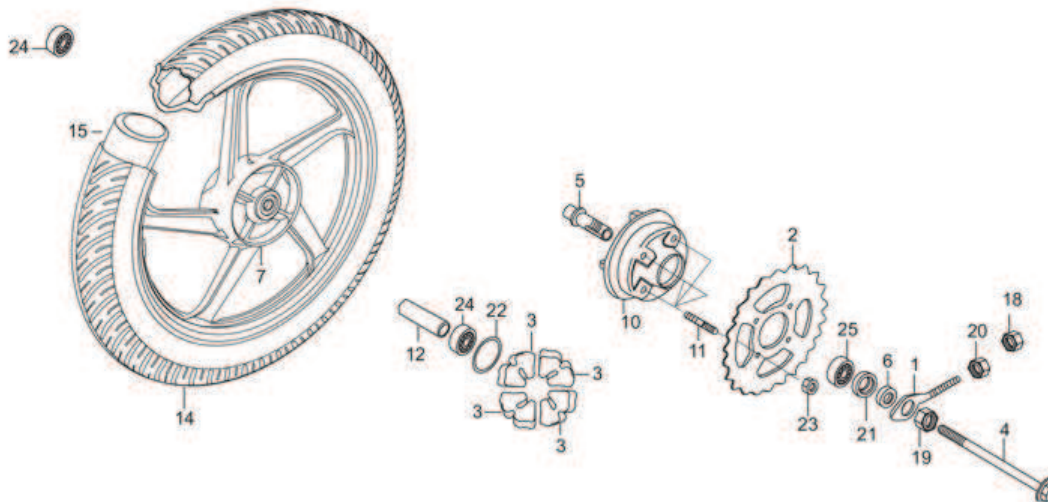

F-11-CAST : REAR WHEEL

Group Number: F-11-CAST Model :: Passion PRO (Jan, 2014)

Ref No.	Part Number	Description	Req.
1	40544-198-900	ADJUSTER, 'L' CHAIN	1
2	41201-KST-940	SPROCKET, FINAL DRIVEN (44T)	1
3	41241-KTC-900	DAMPER, REAR WHEEL	4
4	42301-ABA-000	AXLE RR WHEEL	1
5	42303-KCC-600	SLEEVE RR. WHEEL	1
6	42304-198-900	COLLAR, RR.AXLE SLEEVE	1
7	42601-AAC-H00	WHEEL COMP REAR	1
10	42611-KWA-940	FLANGE FINAL DRIVEN	1
11	42615-KCC-600	BOLT, STUD., 8X35.5	4
12	42620-KTR-700	COLLAR, REAR AXLE DISTANCE	1
14	42711-KTR-901	TYRE, RR. (3.0-18-52P)	1
15	42712-KTR-901	TUBE, TYRE	1
18	90306-KST-942	NUT, CASTLE, 12 MM	1
19	90307-001-000	NUT ,RR. AXLE SLEEVE	1
20	90308-KWA-941	NUT, PT. 8 MM	4
21	90753-029-000	OIL SEAL, 27 X 40 X 6	1
22	91304-704-000	O-RING 42 MM	1
23	94001-06000-0S	NUT, HEX., 6 MM	2
24	96140-63010-10	BEARING, RADIAL BALL, 6301U	2
25	96150-62030-10	BEARING, BALL RADIAL, 6203 (UU)	1