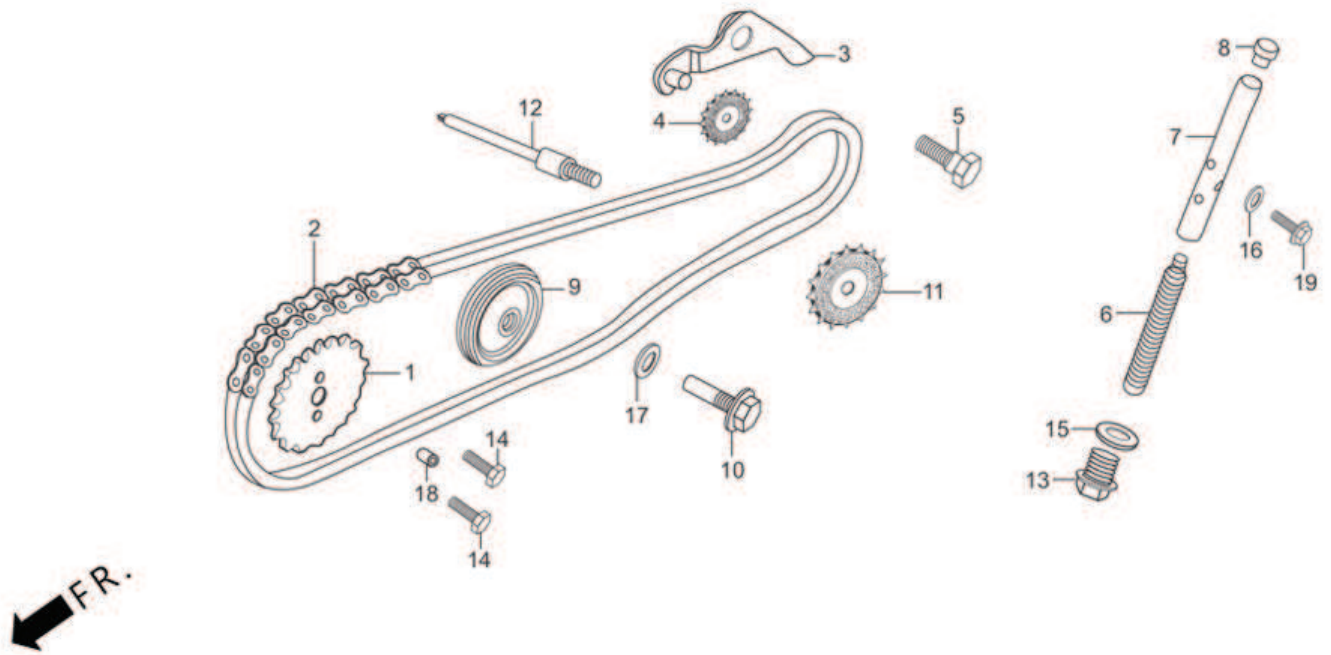

E-3 : CAM SHAFT / VALVE

Group Number: E-3 Model :: Passion PRO (Jan, 2014)

Ref No.	Part Number	Description	Req.
1	12209-GB4-685	SEAL, VALVE STEM	2
2	14100-AAH-H41	SHAFT COMP CAM	1
3	14430-KST-940	ARM COMP., VALVE ROCKER	2
4	14451-KST-940	SHAFT, ROCKER ARM	2
5	14711-GN5-910L	VALVE INLET	1
6	14721-AAE-H10	VALVE, EXHAUST	1
7	14751-GBG-900	SPRING, VALVE OUTER	2
8	14761-GBG-900	SPRING, VALVE INNER	2
9	14771-GB4-680	RETAINER, VALVE SPRING	2
10	14775-MA6-000	SEAT, VALVE SPRING OUTER	2
11	14781-MA6-000	COTTER, VALVE	4
12	90012-333-000R	SCREW, TAPPET ADJUSTING	2
13	90206-001-000	NUT, TAPPET ADJUSTING	2

E-4 : CAM CHAIN TENSIONER

Group Number: E-4 **Model ::** Passion PRO (Jan, 2014)

Ref No.	Part Number	Description	Req.
1	14321-AAD-200	SPROCKET CAM	1
2	14401-178-000	CHAIN, CAM (84L)	1
3	14500-035-020	ARM COMP. ,CAM CHAIN TENSIONER	1
4	14502-086-000R	ROLLER, CAM CHAIN TENSIONER	1
5	14531-035-000	PIVOT, CAM CHAIN TENSIONER	1
6	14541-GB4-681	SPRING, TENSIONER	1
7	14550-GB0-910R	PUSH ROD, COMP., TENSIONER	1
8	14566-086-030	HEAD.TENS.PUSH ROD	1
9	14610-086-000R	ROLLER COMP., CAM CHAIN GUIDE	1
10	14615-035-010	PIN, GUIDE ROLLER	1
11	14670-035-030L	SPROCKET, CAM CHAIN GUIDE	1
12	14675-178-000	SPINDLE, CAM CHAIN GUIDE SPROCKET	1
13	90081-035-000	BOLT, SEALING, 14 MM	1
14	90083-KVH-900	BOLT, KNOCK, 5 MM	2
15	90441-035-000	WASHER, SEALING, 14 MM	1
16	90461-357-000	WASHER, SEALING, 12 MM	1
17	90481-035-000	WASHER, 8 MM	1
18	90702-GB6-910	PIN, DOWEL,8 X 12	1
19	96001-06018-00	BOLT, FLANGE, 6 X 18	1