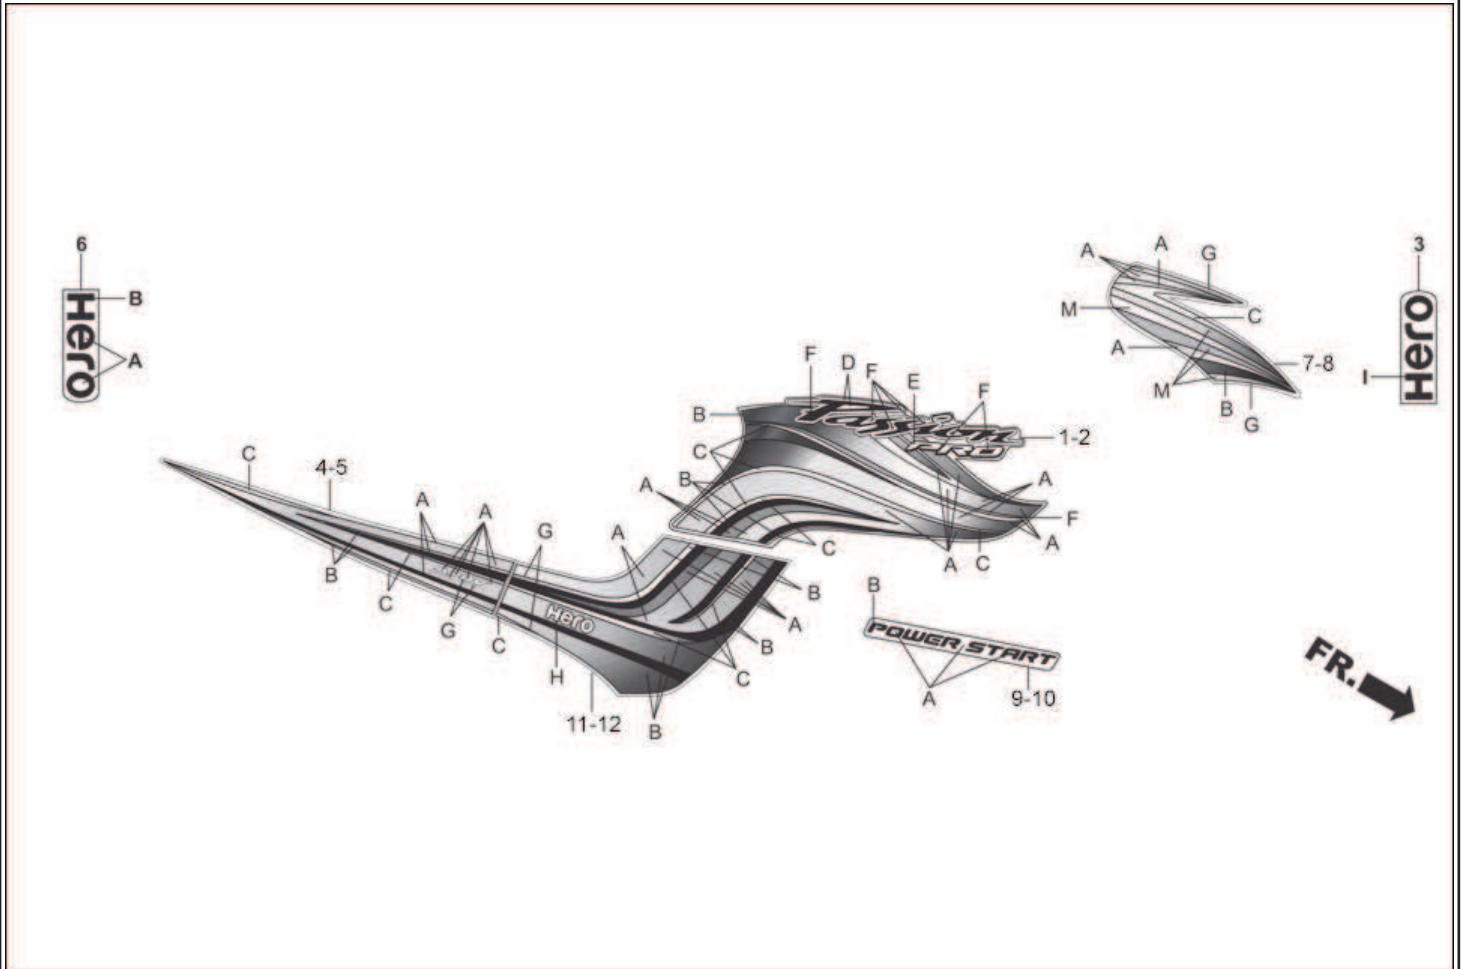

F-27-SELF : STRIPES / MARKS / EMBLEM

Group Number: F-27-SELF Model :: Passion PRO (Jan, 2014)

Ref No.	Part Number	Description	Req.
10	83516-KWA-840	MARK,UTILITY BOX LEFT COVER	1

SPECIFIED COLOUR CHART FOR MARK UTILITY BOX, LEFT COVER

SPECIFIED COLOUR TYPE	A	B	MAIN BODY COLOUR			
			1	MAT BLACK	WHITE	BLACK (NH-1) TYPE-1 BLACK (NH-1) TYPE-2 BLACK (NH-1) TYPE-3 SPORTS RED (R-321) BRONZE YELLOW ME. (YL-002M) FORCE SILVER ME. (NH-411M) LEAF GREEN ME. (GY-141M)