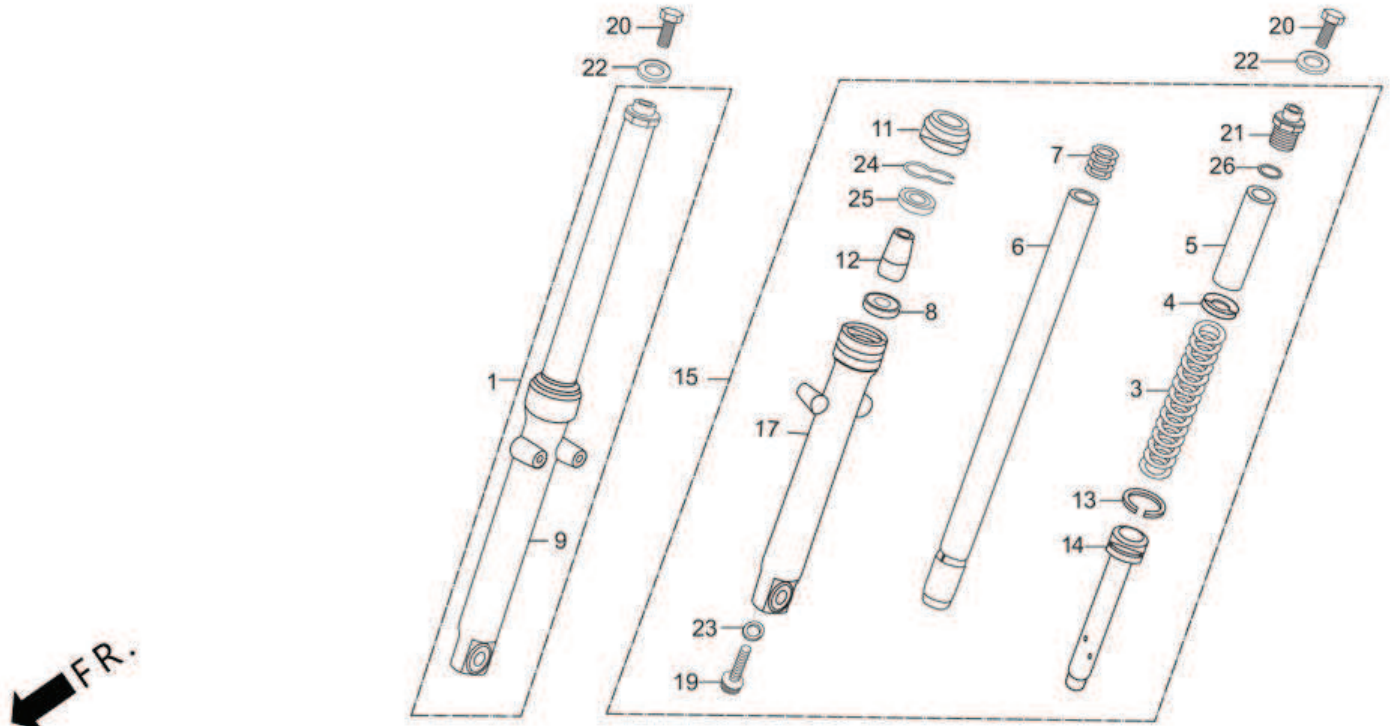

F-7-DRUM : FRONT FORK

Group Number: F-7-DRUM Model :: Passion PRO (Jan, 2014)

Ref No.	Part Number	Description	Req.
1	51400-KWA-941	FORK ASSY., 'R' FRONT	1
3	51401-KST-941	SPRING, FR. CUSHION	2
4	51403-447-730	JOINT, SPRING	2
5	51403-KCC-900	COLLAR, SPRING	2
6	51410-KWA-941	PIPE COMP. FR. FORK	2
7	51412-KAG-900	SPRING, REBOUND	2
8	51412-KWA-941	RING BACKUP	2
9	51420-KWA-941	CASE COMP. R, FRONT BOTTOM	1
11	51425-KST-901	SEAL, DUST	2
12	51432-KST-901	PIECE, OIL LOCK	2
13	51437-KVN-901	RING, PISTON	2
14	51440-KTR-901	PIPE, SEAT	2
15	51500-KWA-941	FORK ASSY., 'L' FRONT	1
17	51520-KWA-941	CASE COMP. L, FRONT BOTTOM	1
19	90116-KAG-900	BOLT, SOCKET, 8 MM	2
20	90123-KRM-860	BOLT, FR. FORK	1
21	90123-KST-941	BOLT, 'A' FR. FORK	2
22	90521-292-000	WASHER, PLAIN, 10.3 MM	1
23	90544-439-930	WASHER, SPECIAL, 8 MM	2
24	90601-GF5-730	RING, OIL SEAL STOPPER	2
25	91255-KWA-941	SEAL OIL 30×42×11	2
26	91356-KAG-900	O - RING	2