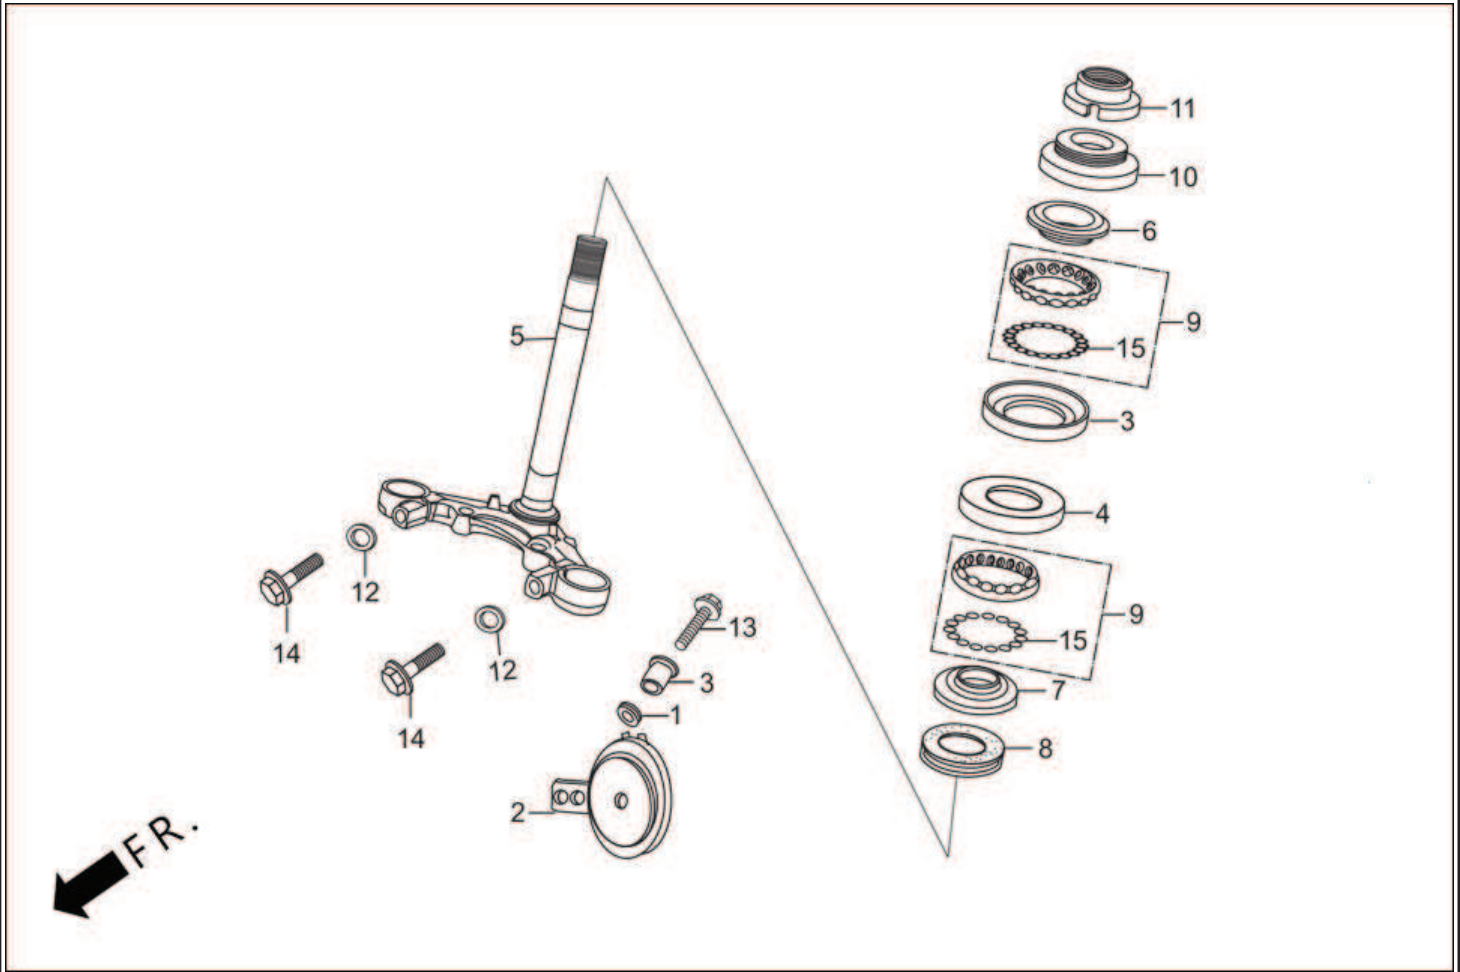

F-5 : STEERING STEM/ HORN

Group Number: F-5 **Model ::** Passion PRO (Jan, 2014)

Ref No.	Part Number	Description	Req.
1	33714-KL3-620	RUBBER, TAIL LIGHT	2
2	38110-KWA-931	HORN COMP.,	1
3	38117-KFE-701	COLLAR, HORN SET	1
4	50301-KTR-900	RACE, STEERING BALL	2
5	53200-AAD-000	STEM COMP STRG	1
6	53211-268-010	RACE, STEERING TOP CONE	1
7	53212-200-000	RACE, STEERING BOTTOM CONE	1
8	53214-200-000	DUST SEAL, STEERING HEAD	1
9	53215-KTR-900	BALL, ASSY. STEERING	2
10	53221-KTR-900	THREAD, STEERING HEAD TOP	1
11	53222-KTR-900	MUD GUARD, STEERING HEAD TOP	1
12	94101-08800	WASHER PLAIN, 8 MM	1
13	95701-06020-07	BOLT, FLANGE, 6 X 20	1
14	95701-08040-00	BOLT, FLANGE, 8 X 40	2
15	96211-08000	BALL STEEL 8 MM	32