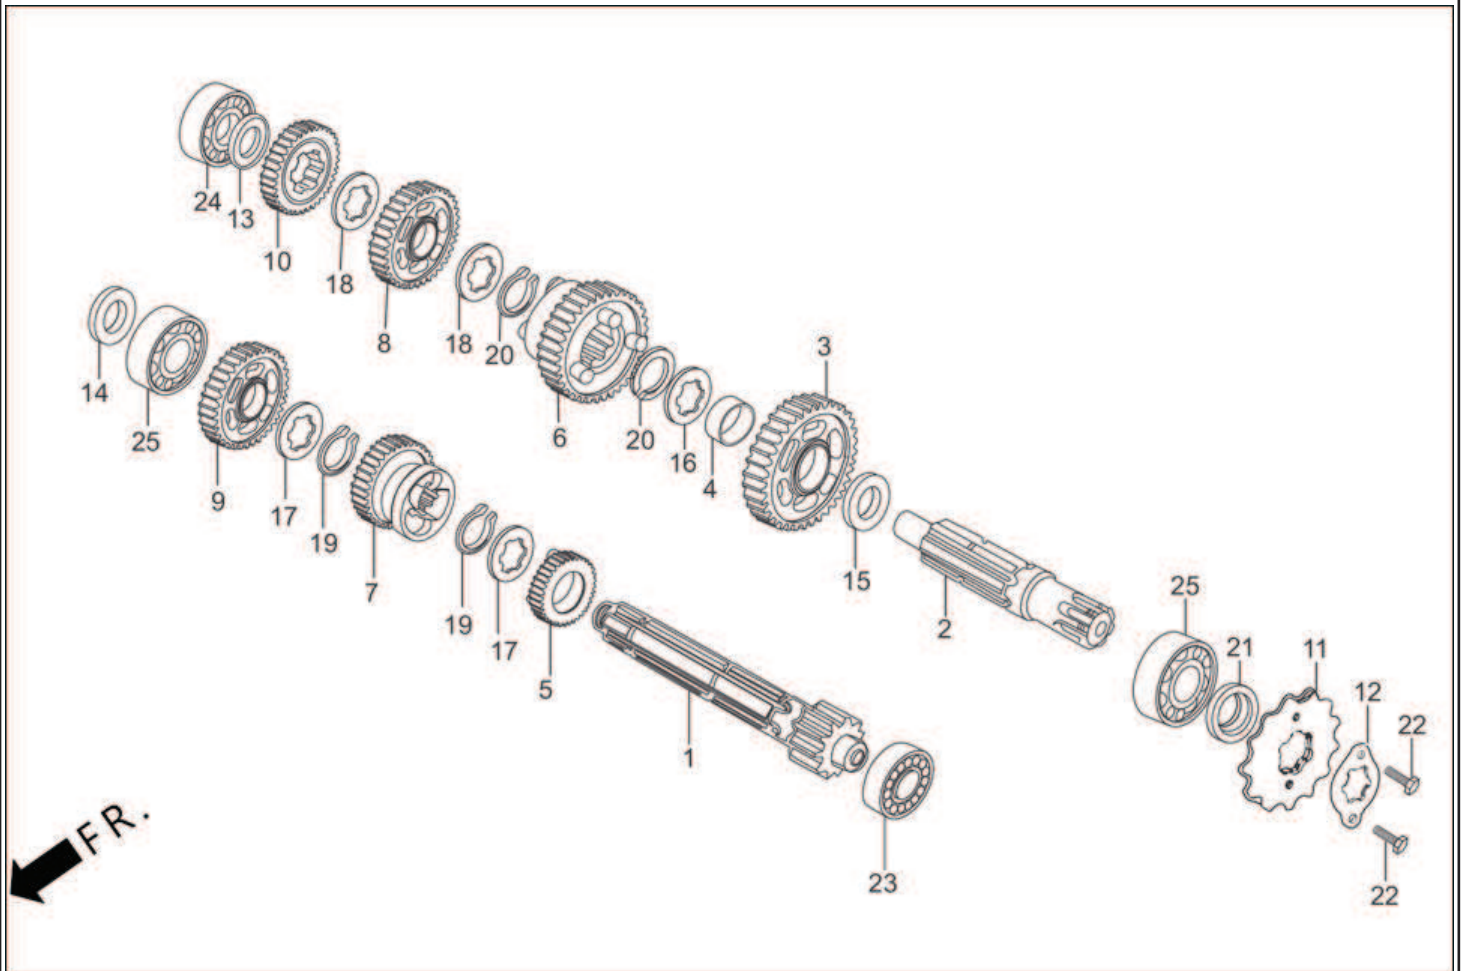

E-10 : TRANSMISSION

Group Number: E-10 Model :: Passion PRO (Jan, 2014)

Ref No.	Part Number	Description	Req.
1	23211-GF6-000	MAIN SHAFT (11T)	1
2	23221-GF6-000	COUNTER SHAFT	1
3	23421-GB4-770	GEAR, COUNTER SHAFT LOW (35T)	1
4	23422-GB4-770	BUSH, 20 X 9	1
5	23431-GN5-910	GEAR, MAIN SHAFT SECOND (17T)	1
6	23441-GB4-770	GEAR, COUNTER SHAFT SECOND (29T)	1
7	23451-GK4-761	GEAR, M3 21T	1
8	23461-GK4-760	GEAR, COUNTER SHAFT THIRD (26T)	1
9	23471-GN5-910	GEAR, MAIN SHAFT FOURTH (24T)	1
10	23481-HF7-000	GEAR, COUNTER SHAFT FOURTH (23T)	1
11	23801-178-000	SPROCKET, DRIVE, (14T)	1
12	23802-040-000	PLATE, DRIVE SPROCKET FIXING	1
13	90451-GF6-000	WASHER THRUST 12MM	1
14	90451-198-000	WASHER, THRUST, 17 MM	1
15	90452-GB4-770	WASHER, THRUST, 17MM	1
16	90461-GB4-770	WASHER, SPLINE, 20 X 1.2	1
17	90461-035-000	WASHER, SPLINE, 17 MM	2
18	90461-459-000	WASHER, SPLINE, 20 MM	2
19	90601-001-000	CIRCLIP 17MM	2
20	90601-459-000	CIRCLIP, 20 MM	2
21	91203-GB5-760	OIL SEAL, 17 X 29 X 5	1
22	92000-06008-0H	BOLT HEX., 6 X 8	2
23	96100-60010-00	BEARING , RADIAL BALL , 6001	1
24	96100-62010-00	BEARING, RADIAL BALL, 6201	1