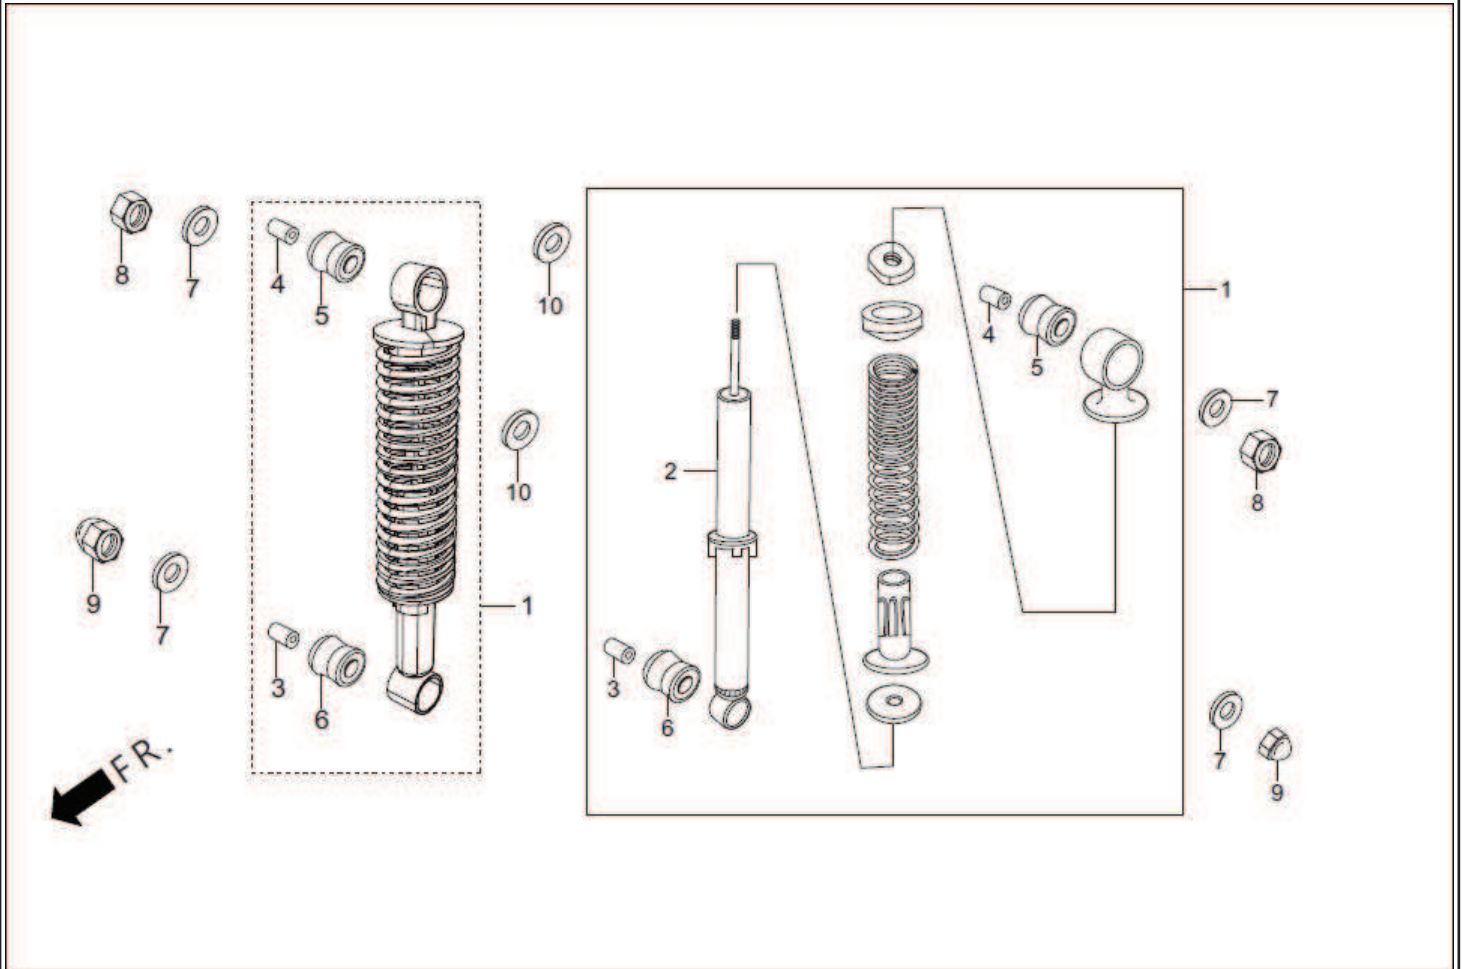

F-20 : REAR CUSHION

Group Number: F-20 Model :: Passion PRO (Jan, 2014)

Ref No.	Part Number	Description	Req.
1	52400-KWA-941	CUSHION ASSY., REAR	2
2	52410-KCC-871	DAMPER COMP., REAR	2
3	52486-KAG-900	COLLAR ,RUBBER BUSH (UNDER)	2
4	52486-KTN-701	COLLAR, RUBBER BUSH (UPPER)	2
5	52489-399-600	BUSH ,RUBBER (UPPER)	2
6	52495-098-000	BUSH, RUBBER (UNDER)	2
7	90551-178-000	WASHER,SPL., 10MM	4
8	94001-10000-0S	NUT, HEX., 10 MM	2
9	94021-10000-0S	NUT, HEX., CAP, 10MM	2
10	94101-12800	WASHER,PLAIN ,12 MM	2