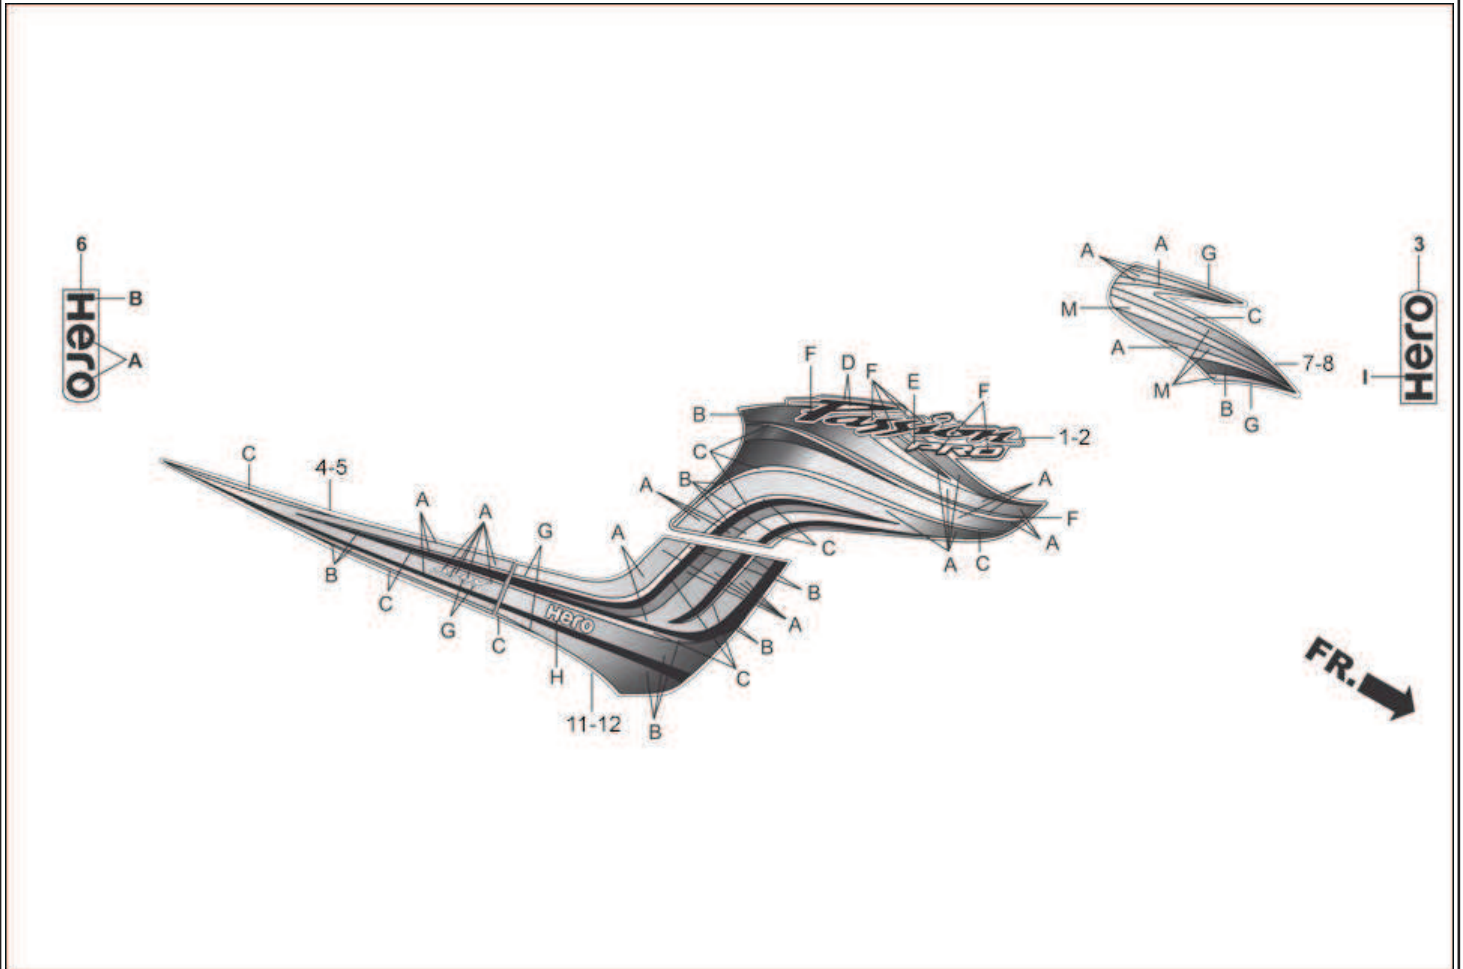

F-27-KICK : STRIPES / MARKS / EMBLEM

Group Number: F-27-KICK Model :: Passion PRO (Jan, 2014)

Ref No.	Part Number	Description	Req.
3	61108-AAC-H40ZA	MARK,FR FENDER (TYPE-1)	1
	61108-AAC-H40ZB	MARK,FR FENDER (TYPE-2)	1
	61108-AAC-H40ZC	MARK,FR FENDER (TYPE-3)	1

SPECIFIED COLOUR CHART FOR STRIPE MARK FENDER

SPECIFIED COLOUR TYPE	I	MAIN BODY COLOUR
1	FORCE SILVER ME.	BLACK (NH-1) TYPE-1
2	FORCE SILVER ME.	BLACK (NH-1) TYPE-2
3	FORCE SILVER ME.	BLACK (NH-1) TYPE-3
4	WHITE 2	SPORTS RED (R-321)
5	WHITE 2	BRONZE YELLOW ME. (YL-002M)
6	NH-1 BLACK	FORCE SILVER ME. (NH-411M)
7	NH-1 BLACK	LEAF GREEN ME. (GY-141M)