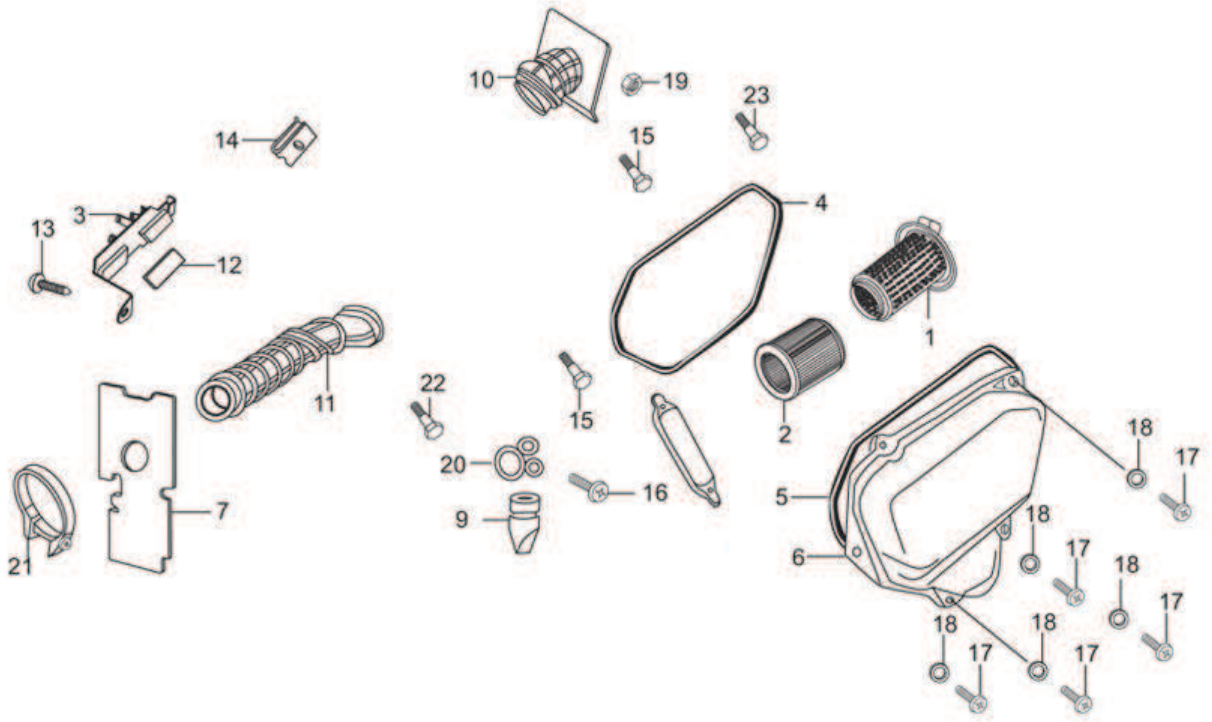

F-15-KICK : AIR CLEANER

Group Number: F-15-KICK Model :: Passion PRO (Jan, 2014)

Ref No.	Part Number	Description	Req.
1	17212-KCC-900	HOLDER ELEMENT	1
2	17213-KWA-940	ELEMENT AIR/C	1
3	17214-KWA-840	BAND, BATTERY	1
4	17218-KTC-900	SEAL AIR CLEANER	1
5	17219-KTC-900	SEAL, A/I CLEANER	1
6	17220-KWA-940	COVER AIR CLEANER	1
7	17224-KWA-830	WATER, GUARD FR	1
9	17234-KCC-940	TUBE AIR CLEANER DRAIN	1
10	17251-KWA-940	DUCT AIR/C INLET	1
11	17253-KTC-900	TUBE, AIR/C CONN.	1
12	83407-KTR-940	RUBBER, BATTERY	3
13	90111-187-000	BOLT, FLANGE. 6 MM	1
14	90311-MT3-000	NUT, CLIP, 6 MM	1
15	93500-05010-1A	SCREW, PAN, 5X10	2
16	93903-24320	SCREW, TAPPING, 4×12	1
17	93500-05016-1H	SCREW, PAN, 5 X 16	5
18	94101-05000	WASHER , PLAIN, 5MM	5
19	94002-08000-0S	NUT HEX.8 MM	1
20	95002-02130	CLIP B 12.5 TUBE	1
21	95018-46320	BAND 46 AIR/C CONN. TUBE	1
22	95701-06012-00	BOLT, FLANGE, 6X12	1