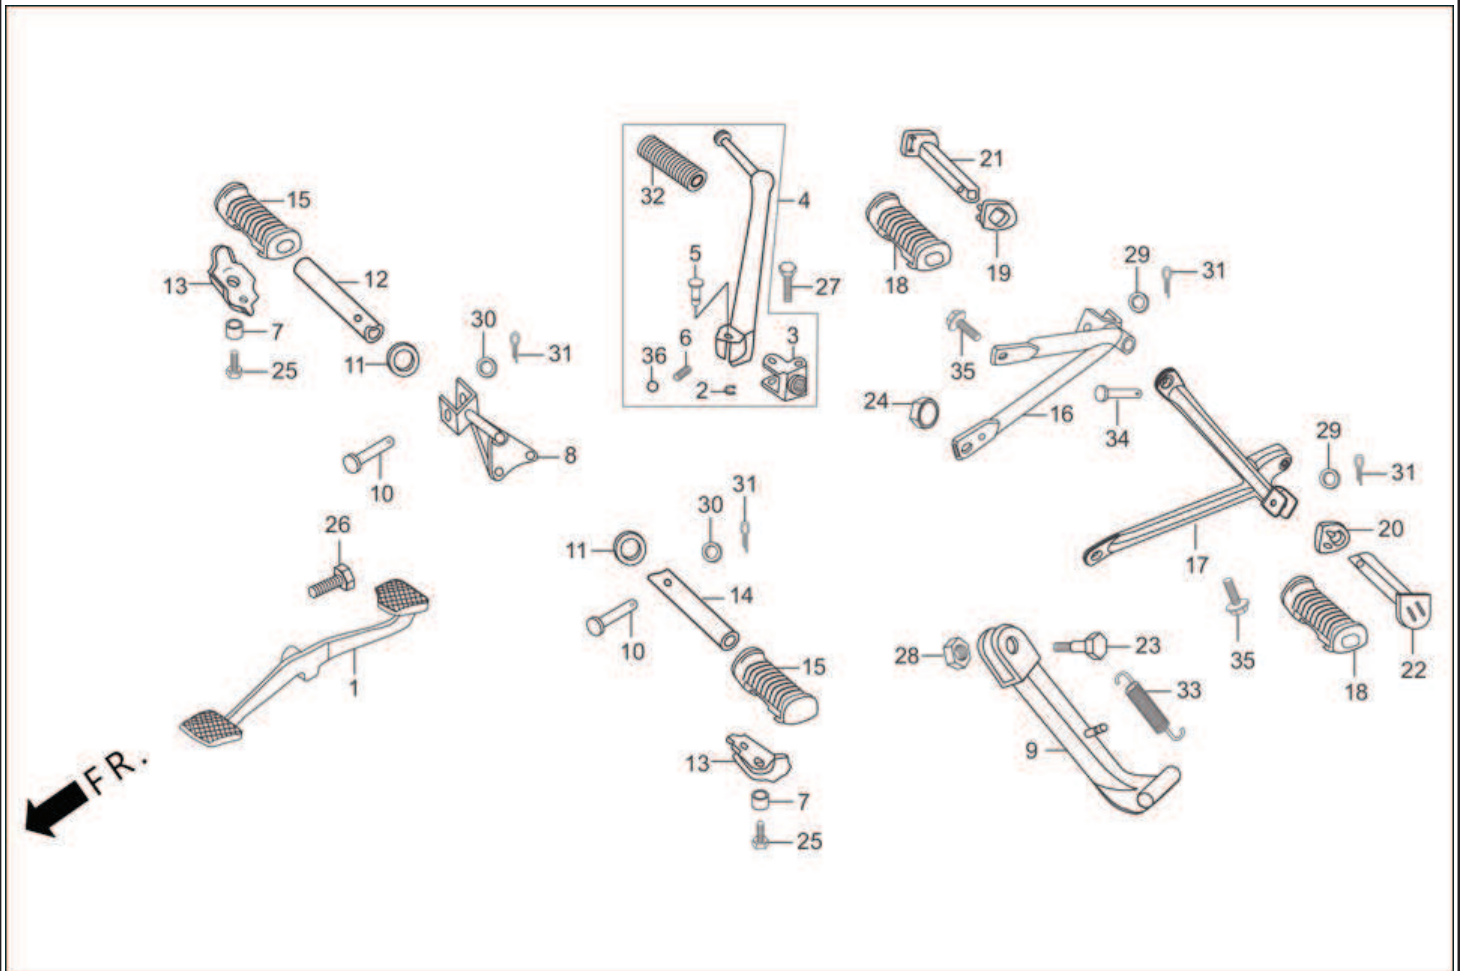

F-17 : STEP ASSY./KICK STARTER

Group Number: F-17 Model :: Passion PRO (Jan, 2014)

Ref No.	Part Number	Description	Req.
1	24701-KWA-940	PEDAL, GEAR CHANGE	1
2	28293-KAG-900	CLIP, KICK STARTER	1
3	28302-KWA-940	JOINT KICK ARM	1
4	2830A-KWA-940	ARM, SUB ASSY., KICK STARTER	1
5	28321-427-770	PIN KICK STARTER	1
6	28333-124-000	SPRING, KICK STARTER STOPPER	1
7	37243-323-000	COLLAR , METER SET	2
8	50160-KCC-900	BRACKET COMP., 'R' STEP	1
9	50530-KCC-900	BAR COMP. SIDE STAND	1
10	50603-KB4-000	PIN, MAIN STEP BAR JOINT	2
11	50614-413-000	WASHER, MAIN STEP	2
12	50618-KCC-000	BAR 'R' STEP	1
13	50619-425-010	STOPPER, STEP RUBBER	2
14	50619-KCC-000	BAR 'L' STEP	1
15	50661-425-670	RUBBER STEP	2
16	50701-KWA-830	BRACKET COMP, 'R' PILLION STEP	1
17	50702-KST-940	BRACKET COMP. 'L' PILLION STEP	1
18	50710-461-770	RUBBER, STEP PILLION	2
19	50712-438-730	WASHER, 'R' PILLON STEP	1
20	50713-438-730	WASHER 'L' PILLOIN STEP	1
21	50715-KCC-900	BAR 'R' PILLION STEP	1
22	50718-KCC-900	BAR 'L' PILLION STEP	1
23	90108-223-000	SCREW ,SIDE STAND PIVOT	1
24	90304-KST-942	NUT FLG.PT 10MM	1