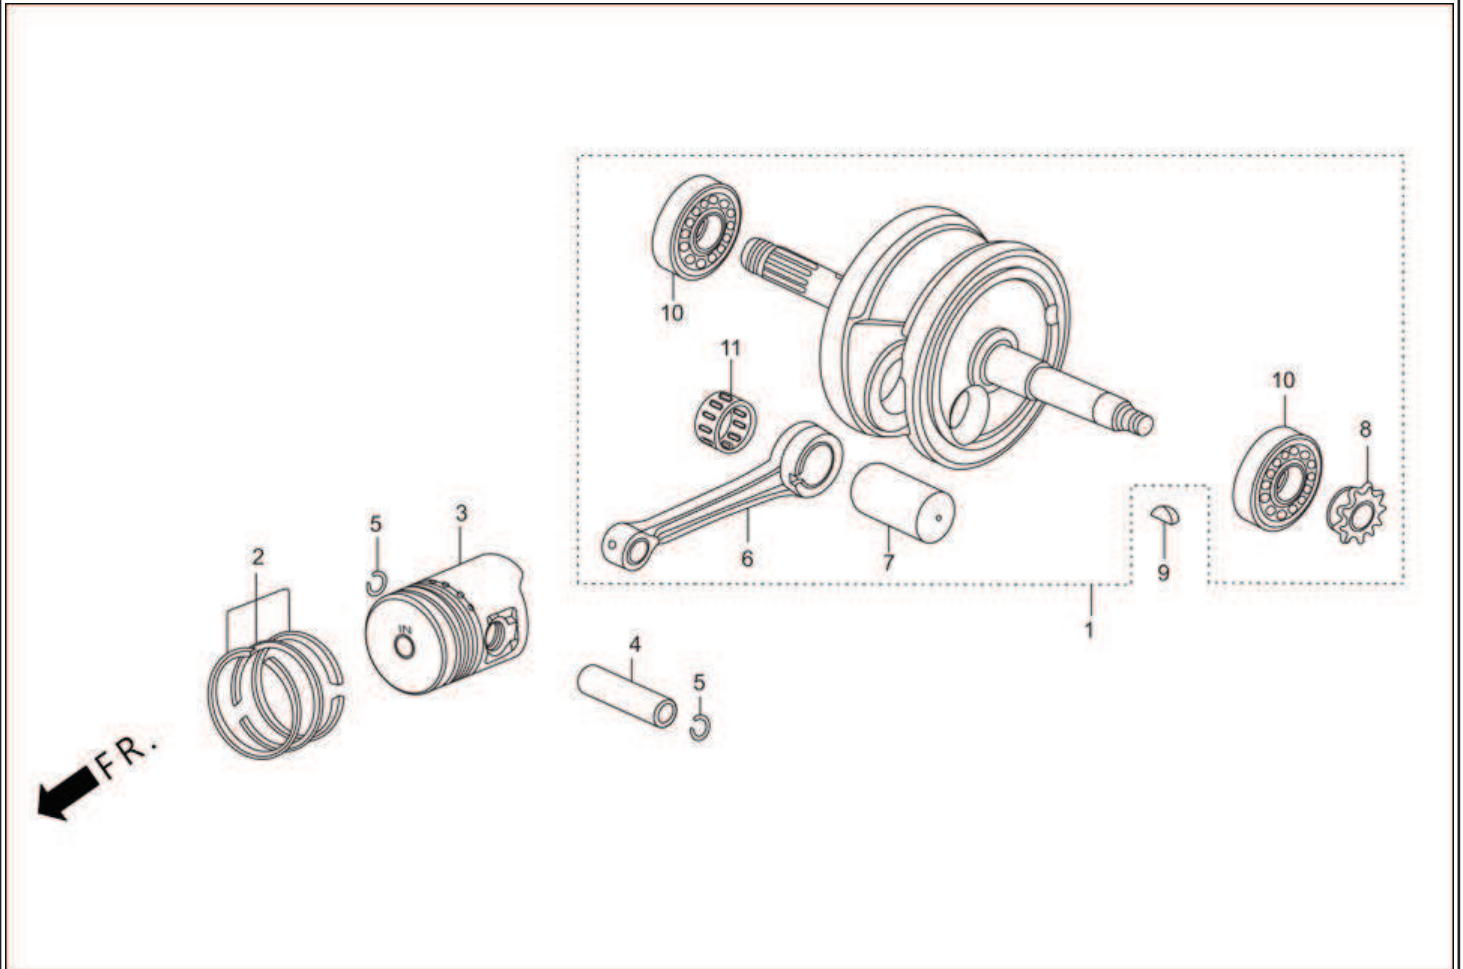

E-9 : CRANK SHAFT / PISTON

Group Number: E-9 Model :: Passion PRO (Jan, 2014)

Ref No.	Part Number	Description	Req.
1	13000-AAF-000	CRANK SHAFT COMP	1
2	13011-KCC-942	RING SET, PISTON (STD)	1
	13012-KCC-942	RING SET PISTON O/S (.25)	1
	13013-KCC-942	RING SET PISTON O/S (.50)	1
	13014-KCC-942	RING SET PISTON O/S (.75)	1
	13015-KCC-942	RING SET PISTON O/S (1.00)	1
3	13101-KCC-901	PISTON	1
	13102-KCC-315	PISTON(O/S 0.25)	1
	13103-KCC-315	PISTON(O/S 0.5)	1
	13104-KCC-315	PISTON(O/S 0.75)	1
	13105-KCC-315	PISTON(O/S 1.00)	1
4	13111-087-000	PIN, PISTON	1
5	13115-001-000	CLIP, PISTON PIN	2
6	13201-GF6-300	ROD, CONECTING	1
7	13381-KCC-900L	PIN CRANK	1
8	14311-035-000	SPROCKET TIMING	1
9	90741-KFB-000	KEY, WOODRUFF, 4 MM	1
10	91001-GF6-000	BEARING, RADIAL BALL, 6304	2
11	91101-AAC-H40	BEARING, CONNECTING ROD (RED)	1
	91102-AAC-H40	BEARING, CONNECTING ROD (BLUE)	1
	91103-AAC-H40	BEARING, CONNECTING ROD (WHITE)	1