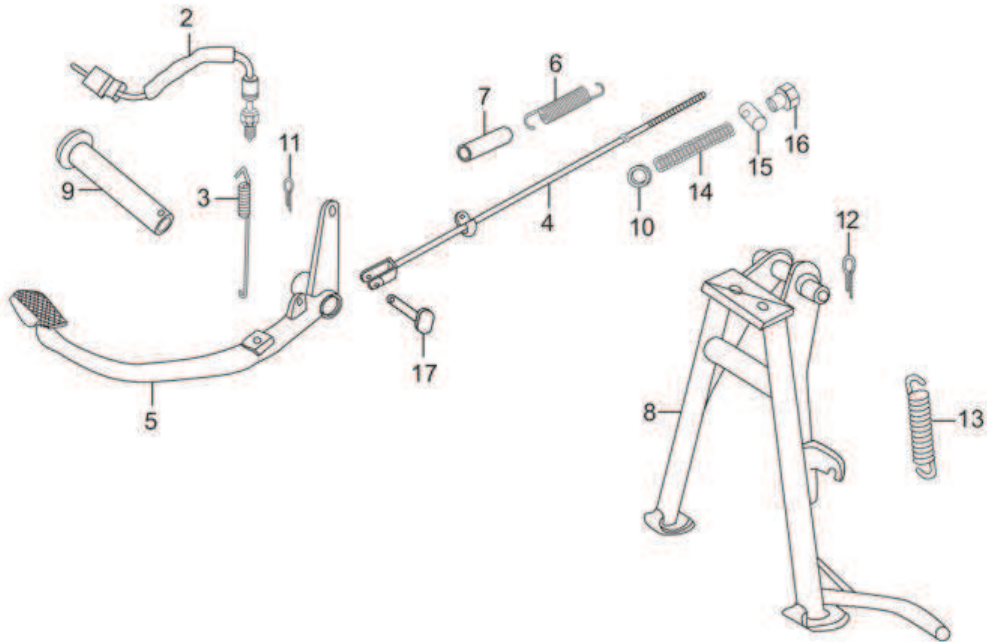

F-18-SELF : MAIN STAND / BRAKE PEDAL

Group Number: F-18-SELF Model :: Passion PRO (Jan, 2014)

Ref No.	Part Number	Description	Req.
2	35350-KWA-940	SWITCH ASSY., REAR STOP (SELF)	1
3	35357-KCC-900	SPRING STOP SWITCH	1
4	43451-KCC-600	ROD COMP. RR. BRAKE	1
5	46500-KWA-830	PEDAL,, BRAKE.	1
6	46514-KCC-900	SPRING , BRAKE PEDAL	1
7	46515-KB9-000	TUBE , BRAKE PEDAL SPRING	1
8	50500-KCC-870	STAND COMP. MAIN	1
9	50512-KTC-900	PIPE, RR. BRAKE PIVOT	1
10	90502-198-900	WASHER , BRAKE ROD	1
11	94201-20150	PIN, SPLIT, 2.0 X 15	1
12	94201-30250	PIN, SPLIT, 3.0 X 25	1
13	95014-71702	SPRING 'G' MAIN STAND	1
14	95014-73100	SPRING 'A' BRAKE ROD	1
15	95015-32001	JOINT 'B' BRAKE ARM	1
16	95015-42000	NUT B ADJUST	1
17	95015-53000	PIN, 'C' JOINT	1