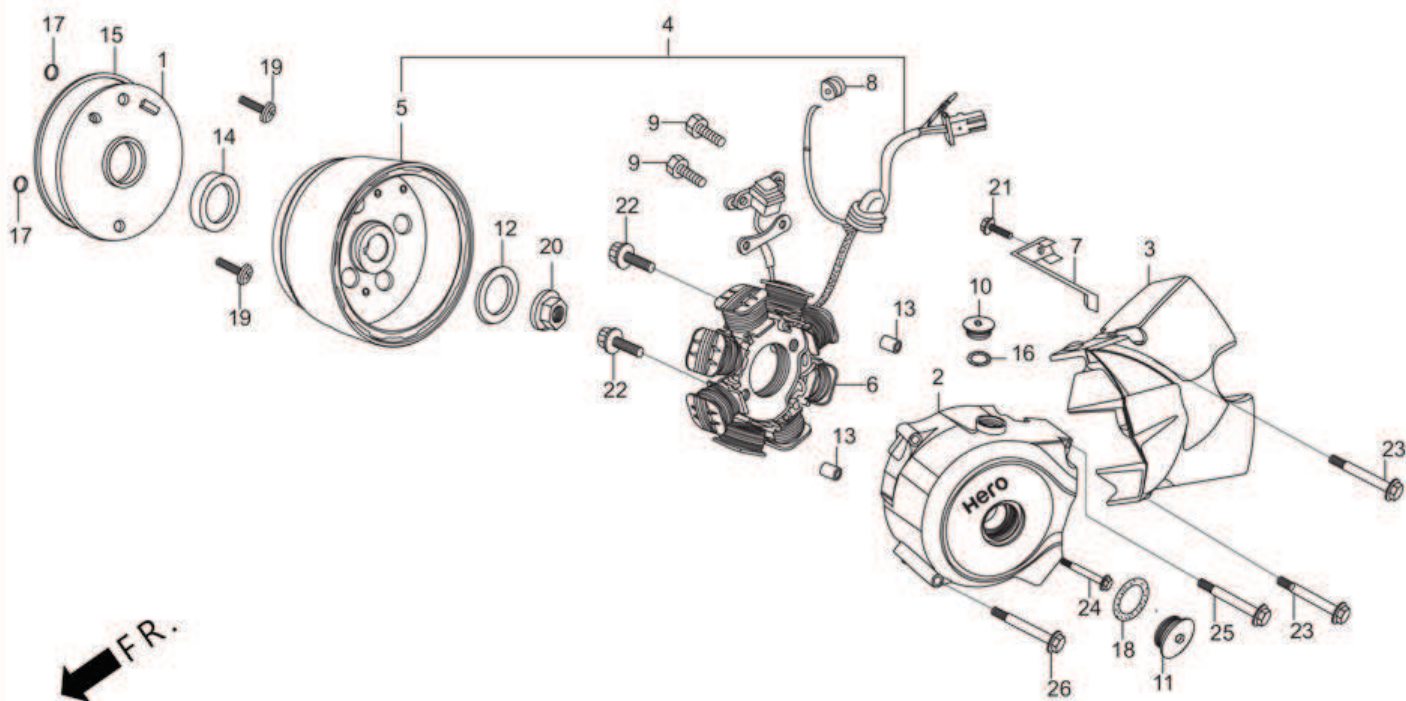

E-7-KICK : LEFT CRANK CASE COVER / A.C. GEN.ASSY.

25	96001-06060-00	BOLT, FLANGE, SH. 6 X 60	1
26	96001-06070-00	BOLT, FLANGE, SH., 6X70	1