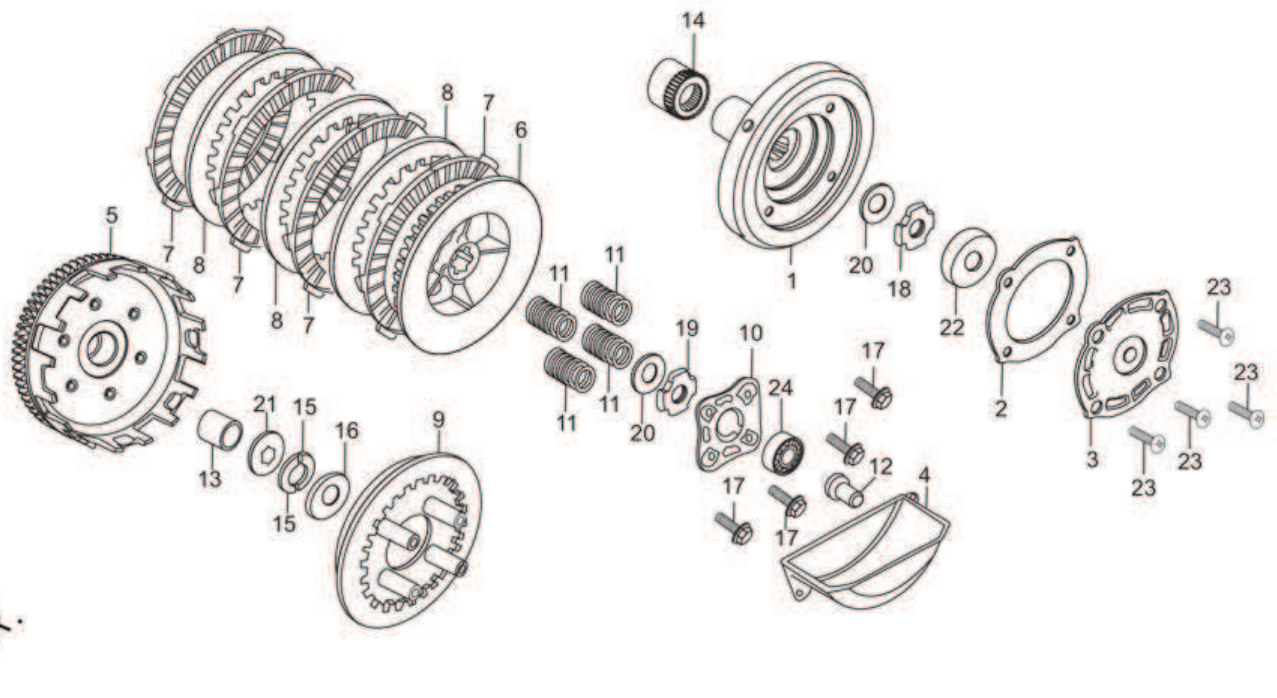

E-6 : CLUTCH

Group Number: E-6 Model :: Passion PRO (Jan, 2014)

Ref No.	Part Number	Description	Req.
1	15431-198-000	ROTOR, OIL FILTER	1
2	15439-AAH-00099	GASKET ROTOR OIL FILTER	1
3	15441-198-000	COVER, OIL FILTER ROTOR	1
4	15661-198-000	PLATE, OIL SEPARATOR	1
5	22110-AAH-H40	OUTER COMP.CLUTCH	1
6	22121-198-900	CENTER, CLUTCH	1
7	22201-GF6-000	DISC, CLUTCH FRICTION	4
8	22311-107-000	PLATE, CLUTCH	3
9	22350-115-020	PLATE, CLUTCH PRESSURE	1
10	22361-KST-940	PLATE, CLUTCH LIFTER	1
11	22401-GF6-000	SPRING, CLUTCH	4
12	22847-KCC-900	ROD, CLUTCH LIFTER	1
13	23112-AAJ-H10	COLLAR DRIVEN GEAR	1
14	23121-KST-901	GEAR , PRIMARY DRIVE (18T)	1
15	23216-GF6-000	COTTER, MAINSHAFT	2
16	23217-GF6-000L	SET RING MAIN SHAFT	1
17	90050-KFL-850	SPECIAL BOLT FLANGE 6 X 25	4
18	90231-087-010	NUT, LOCK, 14 MM	1
19	90231-198-000	NUT 'B' LOCK ,14MM	1
20	90432-086-000	WASHER 'B' LOCK	2
21	90461-GF6-000	WASHER, SPLINE, 17 MM	1
22	91205-350-000	OIL SEAL , 6 X 25 X 6	1
23	93600-05012-1H	SCREW, FLAT, 5 X 12	4
24	96100-60010-00	BEARING , RADIAL BALL , 6001	1