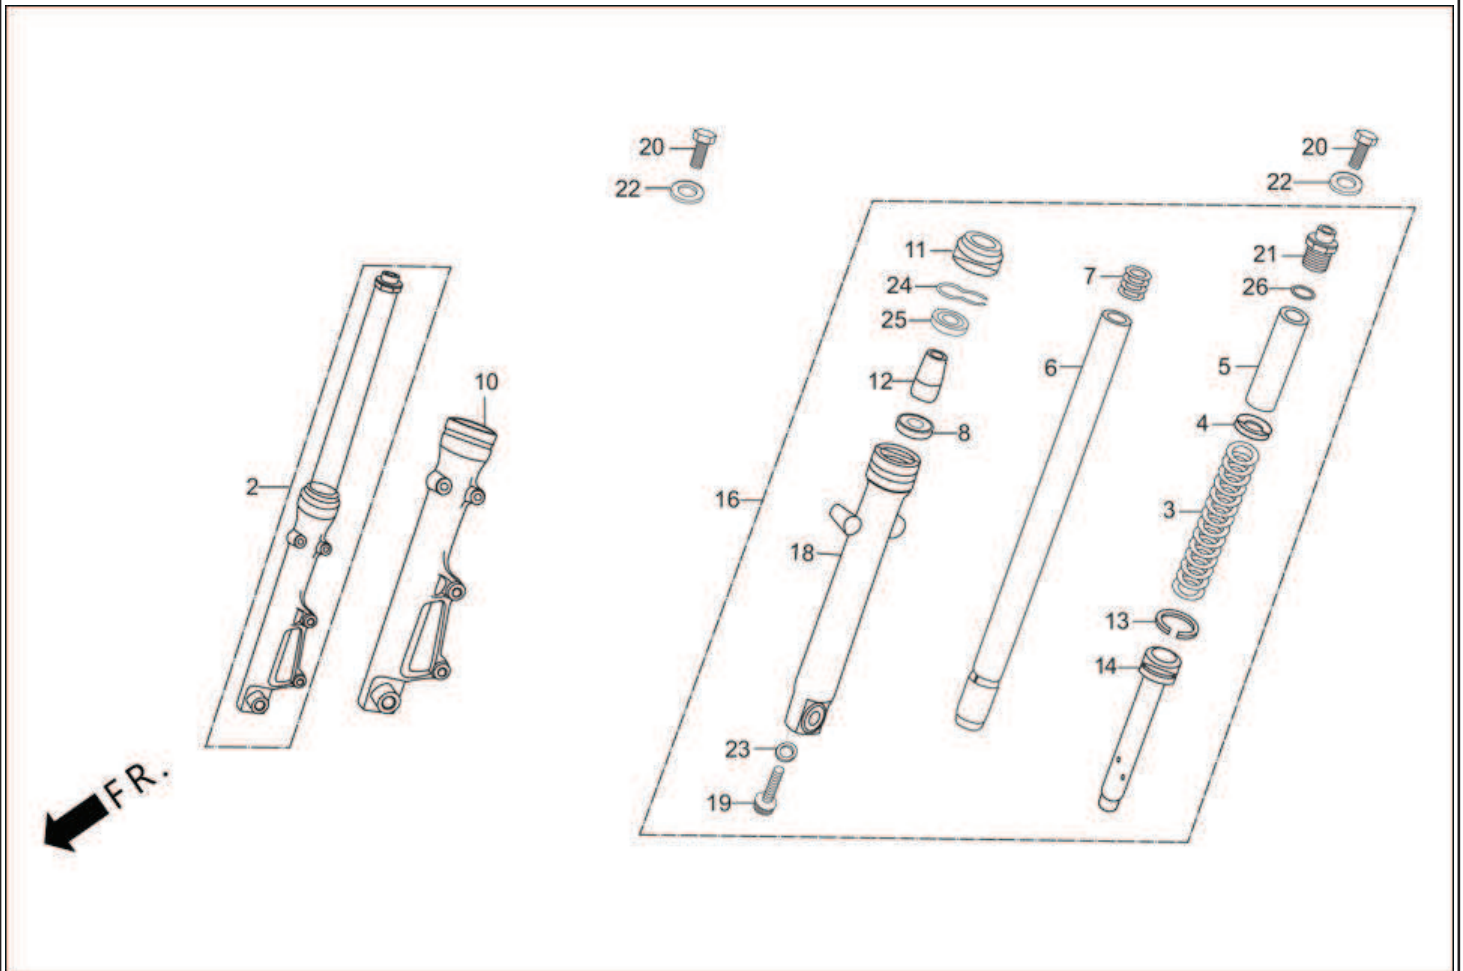

F-7-DISC : FRONT FORK

Group Number: F-7-DISC Model :: Passion PRO (Jan, 2014)

Ref No.	Part Number	Description	Req.
2	51400-KWA-971	FORK ASSY., 'R' FRONT	1
3	51401-KST-941	SPRING, FR. CUSHION	2
4	51403-447-730	JOINT, SPRING	2
5	51403-KCC-900	COLLAR, SPRING	2
6	51410-KWA-941	PIPE COMP. FR. FORK	2
7	51412-KAG-900	SPRING, REBOUND	2
8	51412-KWA-941	RING BACKUP	2
10	51420-KWA-971	CASE COMP. R FRONT	1
11	51425-KST-901	SEAL, DUST	2
12	51432-KST-901	PIECE, OIL LOCK	2
13	51437-KVN-901	RING, PISTON	2
14	51440-KTR-901	PIPE, SEAT	2
16	51500-KWA-971	FORK ASSY., 'L' FRONT	1
18	51520-KWA-971	CASE COMP. L, FRONT BOTTOM	1
19	90116-KAG-900	BOLT, SOCKET, 8 MM	2
20	90123-KRM-860	BOLT, FR. FORK	1
21	90123-KST-941	BOLT, 'A' FR. FORK	2
22	90521-292-000	WASHER, PLAIN, 10.3 MM	1
23	90544-439-930	WASHER, SPECIAL, 8 MM	2
24	90601-GF5-730	RING, OIL SEAL STOPPER	2
25	91255-KWA-941	SEAL OIL 30x42x11	2
26	91356-KAG-900	O - RING	2