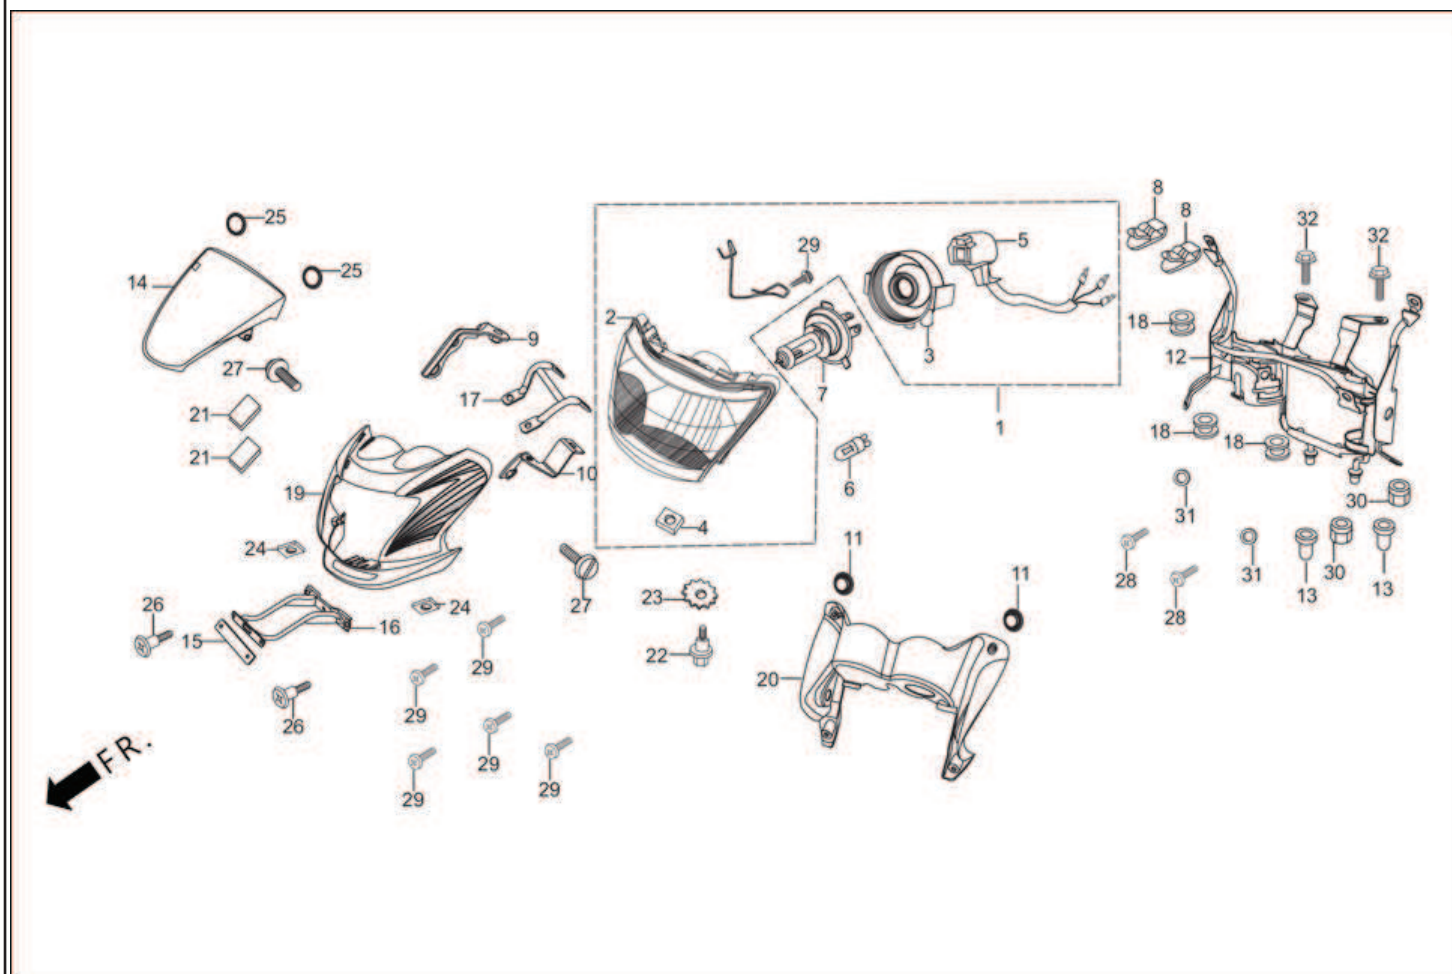

F-1V : HEAD LIGHT / FR.VISOR

Group Number: F-1V Model :: Passion PRO (Jan, 2014)

Ref No.	Part Number	Description	Req.
1	3310B-AAC-H00	LIGHT ASSY.HEAD(W/O Bulb)	1
2	33120-AAC-H01	UNIT, HEAD LIGHT	1
3	33126-KCC-730	RUBBER COVER	1
4	33128-GBL-000	NUT, SPECIAL	1
5	33130-KWA-831	SOCKET COMP., HEAD LIGHT	1
6	33301-KVE-900	BULB, WEDGE BASE (T10, 12V-5W)	1
7	34901-KSP-910	BULB, HEAD LIGHT	1
8	53209-GAH-000	CLIP, HEADLIGHT	2
9	61302-KWA-830	STAY, 'R' FR. SCREEN	1
10	61303-KWA-830	STAY, 'L' FR. SCREEN	1
11	61306-KWA-940	PLUG PANNEL SET	2
12	61311-KWA-830	STAY, FR. VISOR	1
13	61312-149-300	BOOT, HEADLIGHT BRACKET	2
14	6410A-KWA-830	WIND SCREEN SUB ASSY	1
15	64310-198-D20A	PLATE, FRONT NUMBER	1
16	64315-KWA-940	STAY FRONT NUMBER PLATE	1
17	64316-KWA-940	STAY FRONT VISOR LOWER	1
18	80101-443-000	RUBBER, RR. FENDER CUSHION	3
19	83400-AAC-000R	SET, FR VISOR(BLK, NH-1(TY-1)	1
	83400-AAC-000S	SET, FR VISOR(BLK, NH-1(TY-2)	1
	83400-AAC-000T	SET, FR VISOR(BLK, NH-1(TY-3)	1
	83400-AAC-000U	SET, FR VISOR(SRD,R-321)	1
	83400-AAC-000V	SET, FR VISOR(BYM,YL-002M)	1
	83400-AAC-000W	SET, FR VISOR(FSM,NH-411M)	1