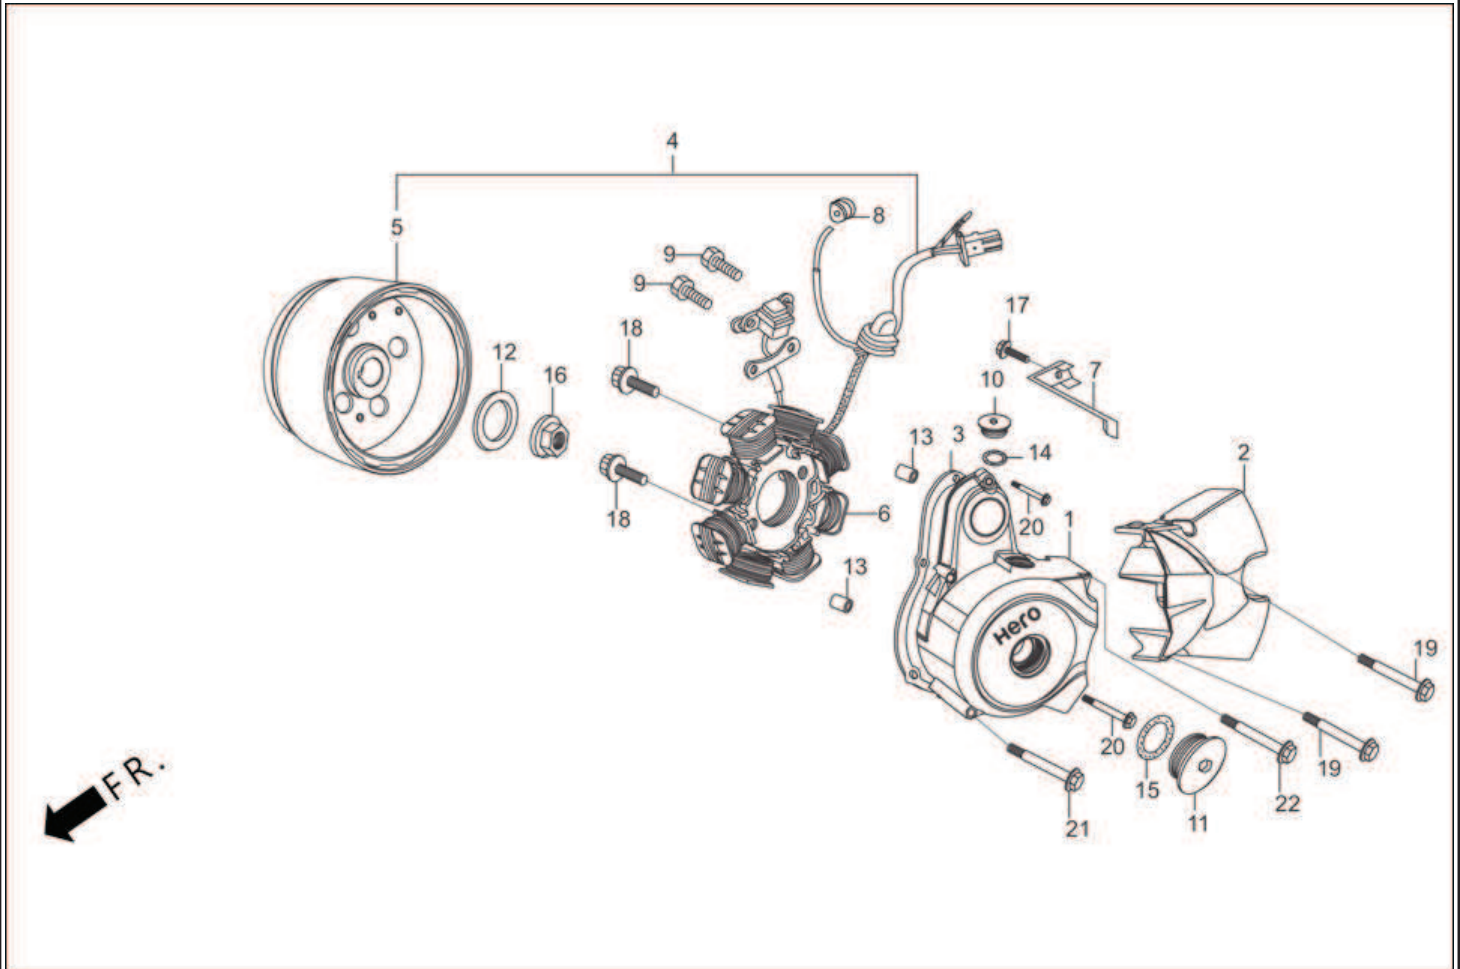

E-7A-SELF : LEFT CRANKCASE COVER / A.C. GEN. ASSY. (SELF START)

Group Number: E-7A-SELF Model :: Passion PRO (Jan, 2014)

Ref No.	Part Number	Description	Req.
1	11341-AAC-010	COVER 'L' CRANK CASE	1
2	11360-KWA-930	COVER RR L CRANK CASE	1
3	11395-AAH-000	GASKET L CRANK CASE COVER	1
4	31100-AAC-211	A.C.GEN. ASSY.	1
5	31110-KWA-941	FLYWHEEL COMP.	1
6	31120-AAC-201	STATOR, COMP	1
7	32961-KST-940	CLAMPER ACG CORD	1
8	32981-GB4-780	GORMMET NEUTRAL SWITCH CORD	1
9	90083-KVH-900	BOLT, KNOCK, 5 MM	2
10	90084-KWA-930	CAP 14 MM	1
11	90087-KWA-930	CAP 30MM	1
12	90410-HC4-000	WASHER ,10MM	1
13	90702-GB6-910	PIN, DOWEL,8 X 12	2
14	91303-377-000	'O'-RING, 13.8 X 2.5	1
15	91356-KGH-901	'O'-RING, 30 MM	1
16	94050-10000	NUT, FLANGE, 10MM	1
17	96001-06016-00	BOLT, FLANGE SH. 6 X 16	1
18	96001-06020-00	BOLT, FLANGE, SH. 6 X 20	2
19	96001-06028-00	BOLT, FLANGE, SH. 6X28	2
20	96001-06032-00	BOLT, FLANGE, SH., 6 X 32	2
21	96001-06050-00	BOLT, FLANGE, SH. 6 X 50	1
22	96001-06070-00	BOLT, FLANGE, SH., 6X70	1