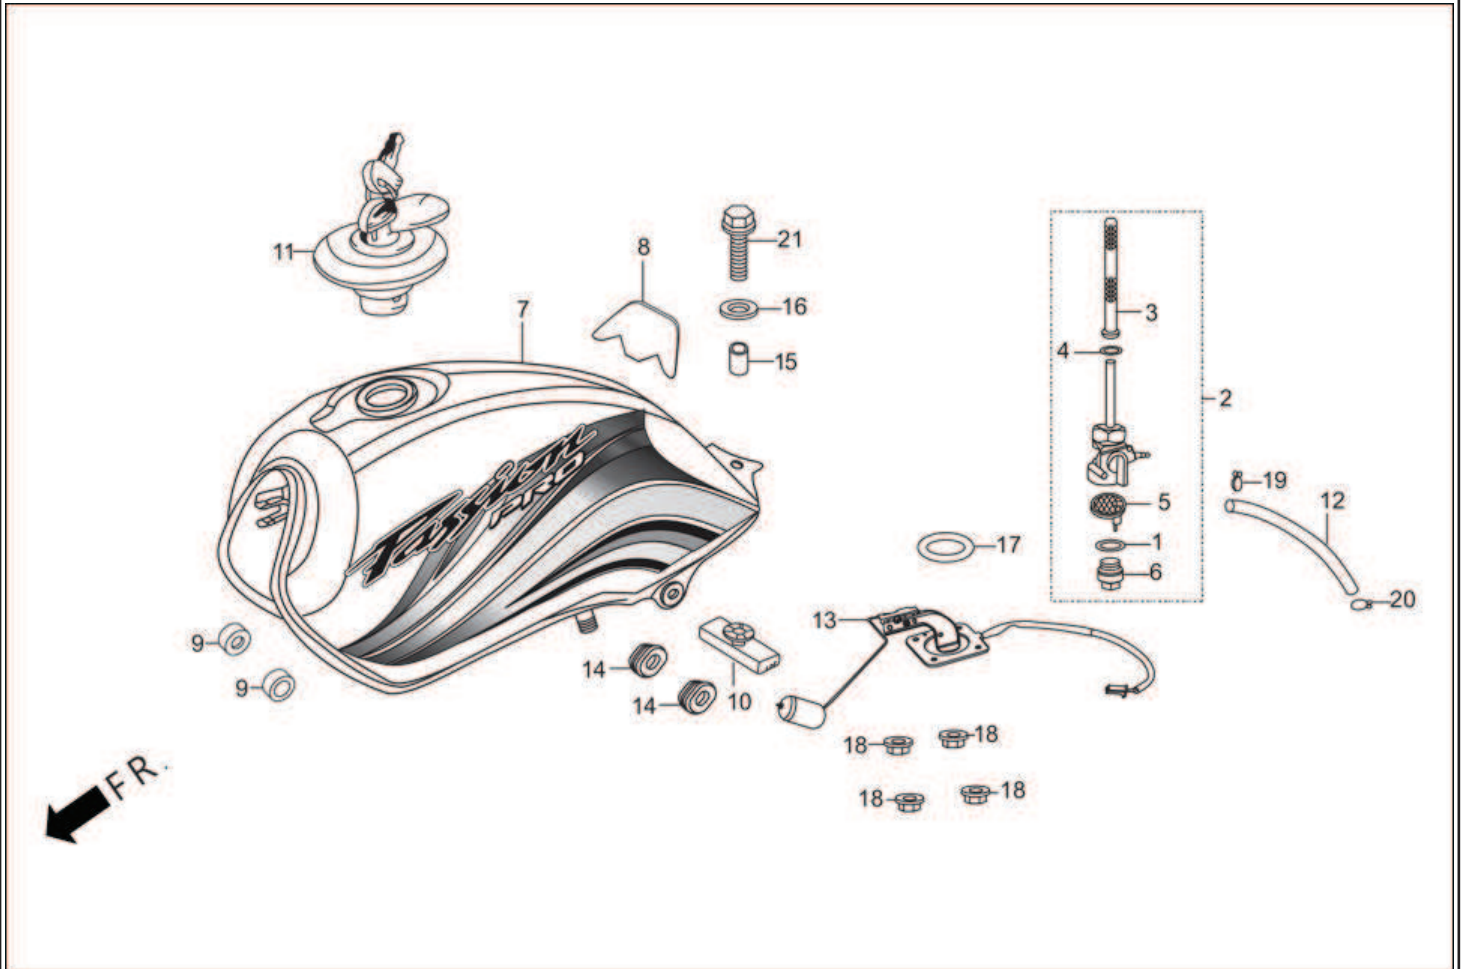

F-13 : FUEL TANK

Group Number: F-13 Model :: Passion PRO (Jan, 2014)

Ref No.	Part Number	Description	Req.
1	16173-001-000	'O'- RING	1
2	16950-AAE-H0099	COCK ASSY. FUEL	1
3	16952-KCC-900	SCREEN, FUEL STRAINER	1
4	16958-AAE-H01	O-RING	1
5	16959-471-831	FILTER, CUP	1
6	16967-MA2-770	CUP, FUEL STRAINER	1
7	17500-AAC-000R	SET, FUEL TANK(BLK, NH-1(TY-1)	1
	17500-AAC-000S	SET, FUEL TANK(BLK, NH-1(TY-2)	1
	17500-AAC-000T	SET, FUEL TANK(BLK, NH-1(TY-3)	1
	17500-AAC-000U	SET, FUEL TANK(SRD,R-321)	1
	17500-AAC-000V	SET, FUEL TANK(BYM,YL-002M)	1
	17500-AAC-000W	SET, FUEL TANK(FSM,NH-411M)	1
	17500-AAC-000X	SET, FUEL TANK(LGM,GY-141M)	1
8	17506-KCC-730	TANK FILM, PROTECTOR	1
9	17611-KCC-900	CUSHION, FR. FUEL TANK	2
10	17613-KCC-900	CUSHION, RR. TANK	1
11	17620-KWA-930H	CAP COMP. FUEL FILLER	1
12	17681-KWA-940	TUBE, FUEL	1
13	37800-KWA-930	UNIT ASSY., FUEL	1
14	83551-300-000	GROMMET, AIR CLEANER CASE	2
15	90324-KCC-870	COLLAR, 8 MM	1
16	90325-KCC-900	WASHER, PLAIN, 8 MM	1
17	91305-MC7-000	O-RING, 39.5 X 5	1
18	94050-06000	NUT, FLANGE, 6 MM	4