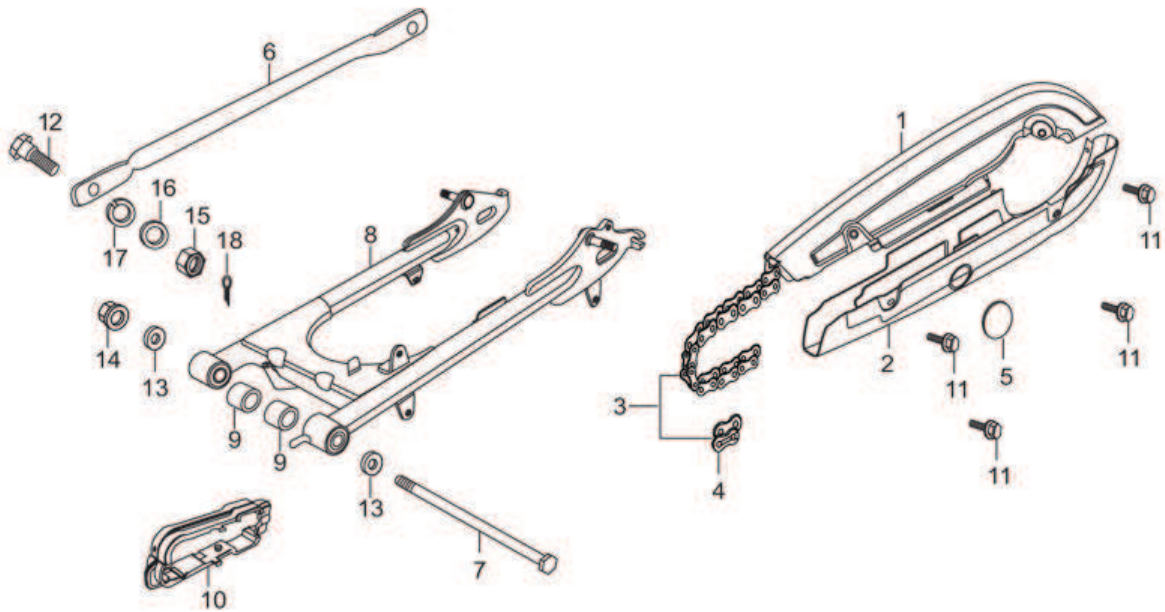

F-19 : REAR FORK / CHAIN CASE

Group Number: F-19 Model :: Passion PRO (Jan, 2014)

Ref No.	Part Number	Description	Req.
1	40510-KWA-940	CASE UP (HALF) DRIVE CHAIN	1
2	40520-KWA-940	CASE UND (HALF) DRIVE CHAIN	1
3	40530-KST-940	CHAIN DRIVE (420-108)	1
4	40531-KTE-910	JOINT RJ.DRIVE CHAIN	1
5	40545-001-000	CAP, CHAIN PEEP HOLE	1
6	43431-198-900	ARM,RR. BRAKE STOPPER	1
7	52101-KST-940	BOLT, SWING ARM PIVOT	1
8	52110-KWA-940	SWINGARM COMP., REAR	1
9	52147-KTC-900	RUBBER BUSH, RR. FORK PIVOT	2
10	52170-KST-940	SLIDER CHAIN	1
11	90118-383-000	BOLT, WASHER, 6 X6	3
12	90133-331-770	BOLT, HEX., 8MM	1
13	90183-KTC-900	WASHER, SPL., 12 MM	2
14	90306-KTE-911	NUT, CASTLE, 12 MM	1
15	94001-08000-0S	NUT, HEX., 8 MM	1
16	94101-08000	WASHER, PLAIN, 8MM	1
17	94111-10000	WASHER, SPRING, 10MM	1
18	94201-20150	PIN, SPLIT, 2.0 X 15	1