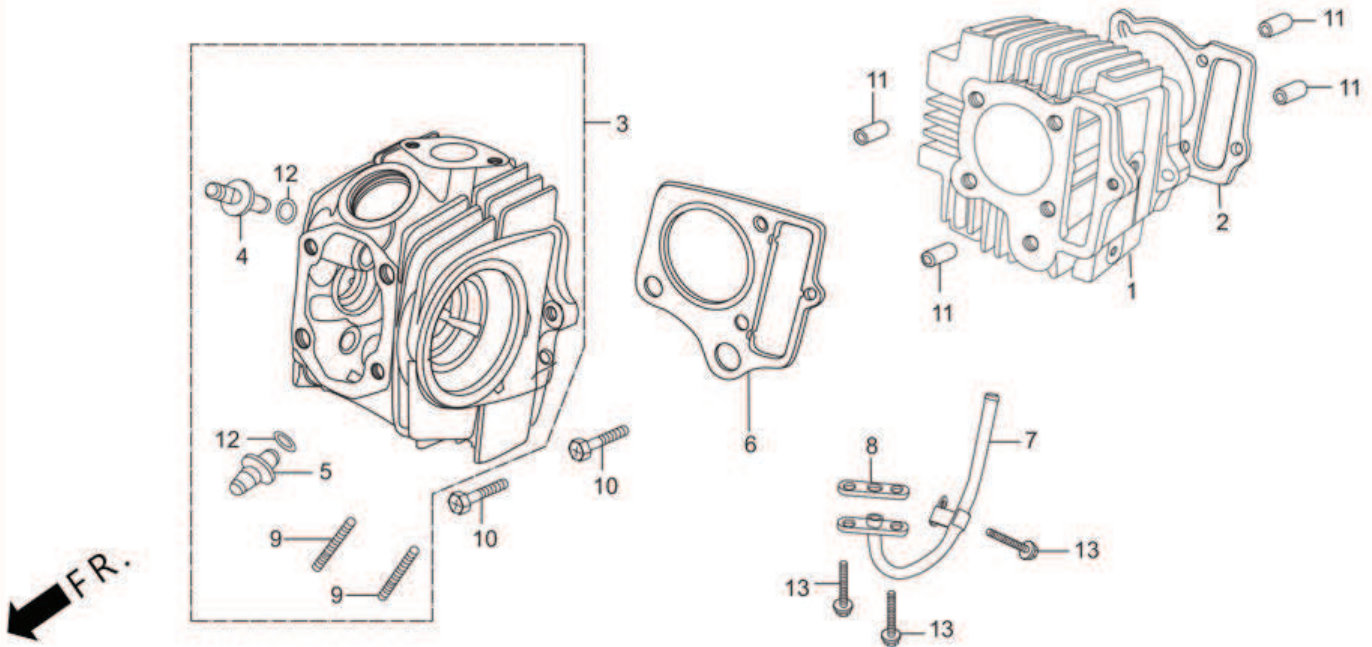

E-2 : CYLINDER HEAD

Group Number: E-2 Model :: Passion PRO (Jan, 2014)

Ref No.	Part Number	Description	Req.
1	12101-KST-940	CYLINDER	1
2	12191-GS4-762	GASKET, CYLINDER	1
3	12200-KWA-930	HEAD COMP., CYLINDER	1
4	12237-GB4-305	GUIDE,IN. VALVE	1
5	12245-GB4-305	GUIDE, EXH. VALVE	1
6	12251-KST-942	GASKET, CYLINDER HEAD	1
7	18640-KCC-940	PIPE, COMP. AIR FEED	1
8	18645-MT4-730	GASKET, AIR FEED PIPE	1
9	90033-041-020	BOLT, STUD, 6 X 32	2
10	90081-GFP-900	BOLT, SOCKET FLANGE 6×23	2
11	90701-GF6-000	PIN, DOWEL, 8 X 14	4
12	91305-028-150	'O'- RING, 9 X1.6	2
13	96001-06016-00	BOLT, FLANGE SH. 6 X 16	3