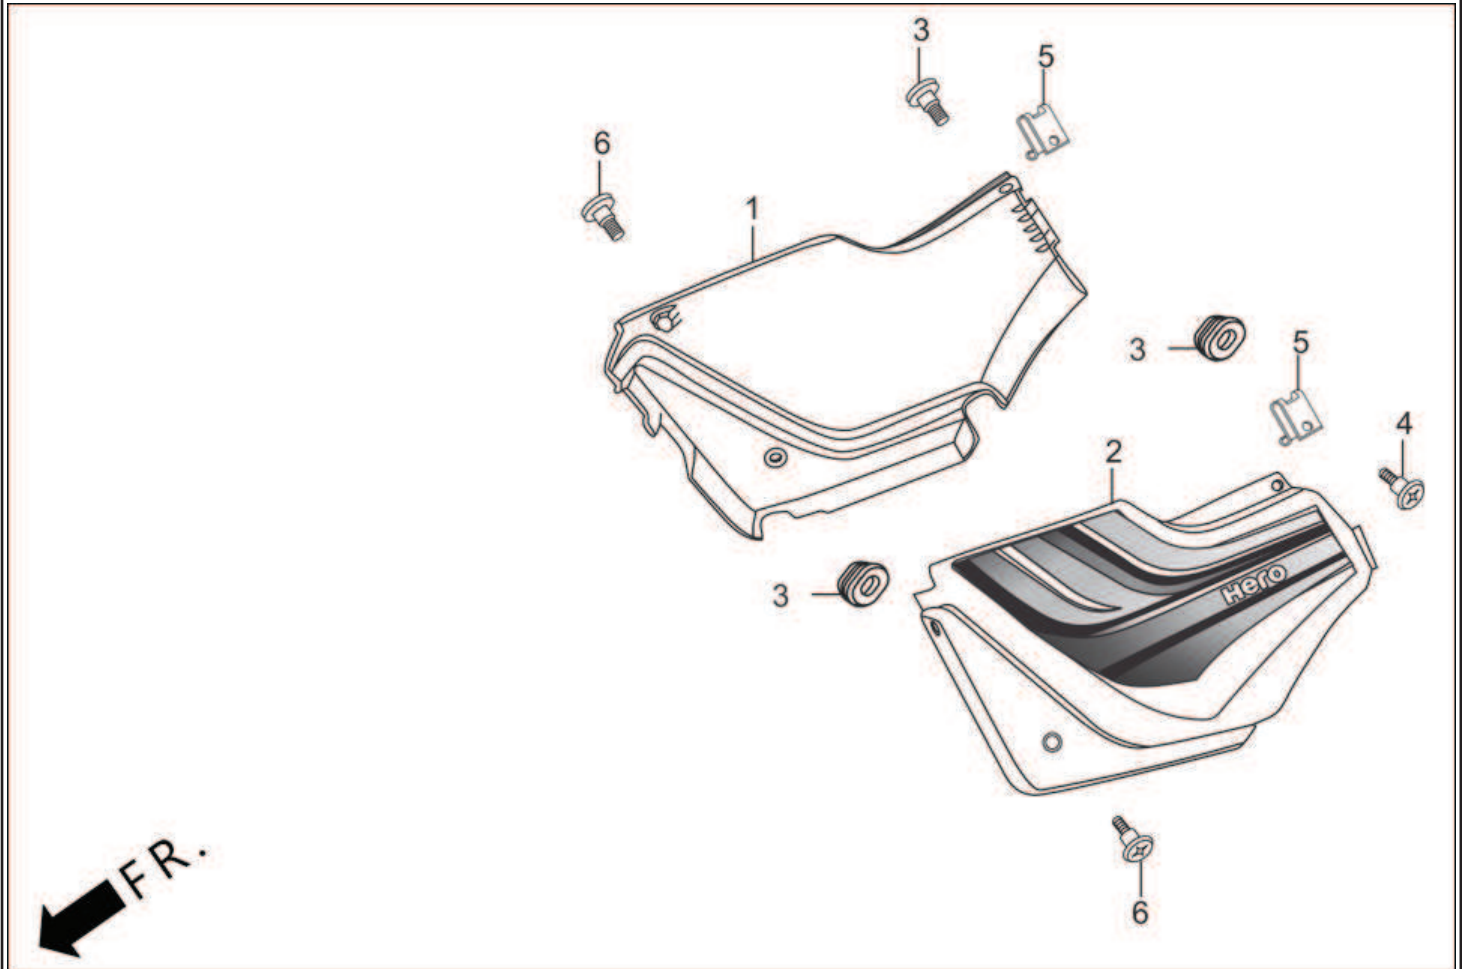

F-14 : SIDE COVER

Group Number: F-14 Model :: Passion PRO (Jan, 2014)

Ref No.	Part Number	Description	Req.
1	83500-AAC-000R	SET, R SIDE COVER(BLK, NH-1(TY-1)	1
	83500-AAC-000S	SET, R SIDE COVER(BLK, NH-1(TY-2)	1
	83500-AAC-000T	SET, R SIDE COVER(BLK, NH-1(TY-3)	1
	83500-AAC-000U	SET, R SIDE COVER(SRD,R-321)	1
	83500-AAC-000V	SET, R SIDE COVER(BYM,YL-002M)	1
	83500-AAC-000W	SET, R SIDE COVER(FSM,NH-411M)	1
	83500-AAC-000X	SET, R SIDE COVER(LGM,GY-141M)	1
2	83600-AAC-000R	SET, L SIDE COVER(BLK, NH-1(TY-1)	1
	83600-AAC-000S	SET, L SIDE COVER(BLK, NH-1(TY-2)	1
	83600-AAC-000T	SET, L SIDE COVER(BLK, NH-1(TY-3)	1
	83600-AAC-000U	SET, L SIDE COVER(SRD,R-321)	1
	83600-AAC-000V	SET, L SIDE COVER(BYM,YL-002M)	1
	83600-AAC-000W	SET, L SIDE COVER(FSM,NH-411M)	1
	83600-AAC-000X	SET, L SIDE COVER(LGM,GY-141M)	1
3	83601-MN5-000	GROMMET SIDE COVER	1
4	90101-GE0-000	SCREW, HINGE PATCH	2
5	90320-GC3-000	NUT, SPRING, M5	2
6	90381-KWA-940	SCREW SPECIAL 6×13	2