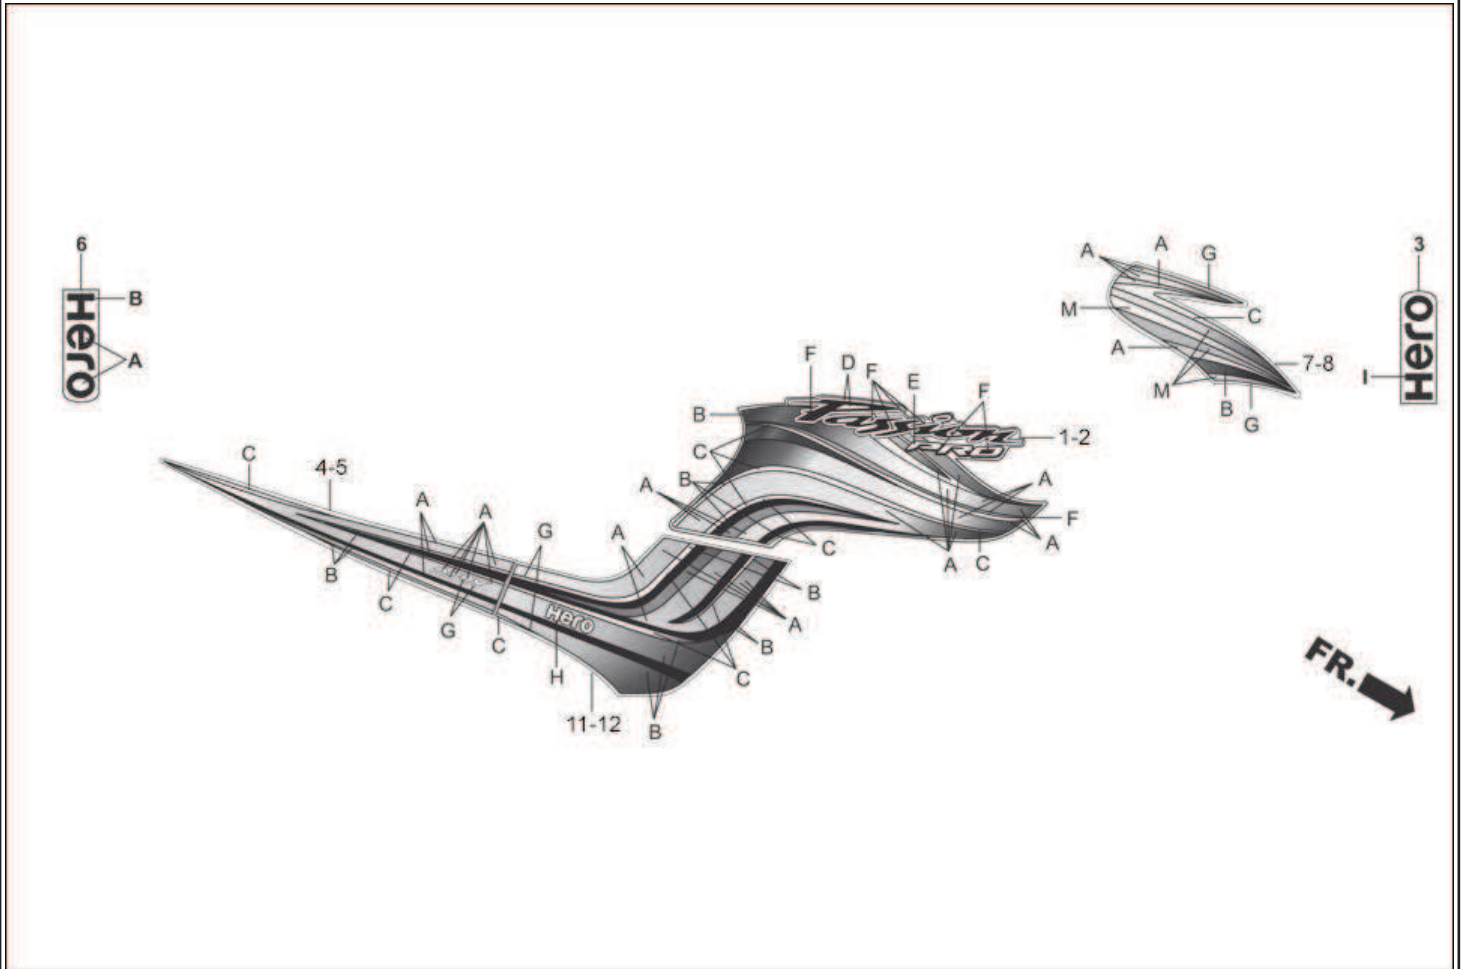

F-27-KICK : STRIPES / MARKS / EMBLEM

Group Number: F-27-KICK Model :: Passion PRO (Jan, 2014)

Ref No.	Part Number	Description	Req.
1	17507-AAC-000R	STRIPE R FUEL TANK(TYPE-1)	1
	17507-AAC-000S	STRIPE R FUEL TANK(TYPE-2)	1
	17507-AAC-000T	STRIPE R FUEL TANK(TYPE-3)	1
	17507-AAC-000U	STRIPE R FUEL TANK(TYPE-4)	1
	17507-AAC-000V	STRIPE R FUEL TANK(TYPE-5)	1
	17507-AAC-000W	STRIPE R FUEL TANK(TYPE-6)	1
	17507-AAC-000X	STRIPE R FUEL TANK(TYPE-7)	1

SPECIFIED COLOUR CHART FOR STRIPE RIGHT FUEL TANK

SPECIFIED COLOUR TYPE	A	B	C	D	E	F	2-TONE COLOR	MAIN BODY COLOUR
1	NH-1 BLACK	R-321 SPORTS RED	FORCE SILVER ME. NH-411M	WHITE 2	BRUSHED ALUMINUM	NH-1 BLACK	R-321 SPORTS RED	BLACK (NH-1) TYPE-1
2	NH-1 BLACK	FROST BLUE ME. B-185M	FORCE SILVER ME. NH-411M	WHITE 2	R-321 SPORTS RED	NH-1 BLACK	FROST BLUE ME. B-185M	BLACK (NH-1) TYPE-2
3	NH-1 BLACK	HEAVY GRAY NH-194M-U ME.	FORCE SILVER ME. NH-411M	WHITE 2	R-321 SPORTS RED	NH-1 BLACK	HEAVY GRAY NH-194M-U ME.	BLACK (NH-1) TYPE-3
4	R-321 SPORTS RED	NH-1 BLACK	FORCE SILVER ME. NH-411M	WHITE 2	BRUSHED ALUMINUM	NH-1 BLACK	NH-1 BLACK	SPORTS RED (R-321)
5	BRONZE YELLOW ME. YL-002M	NH-1 BLACK	FORCE SILVER ME. NH-411M	WHITE 2	BRUSHED ALUMINUM	NH-1 BLACK	NH-1 BLACK	BRONZE YELLOW ME. (YL-002M)
6	FORCE SILVER ME. NH-411M	NH-1 BLACK	WHITE 2	WHITE 2	BRUSHED ALUMINUM	NH-1 BLACK	NH-1 BLACK	FORCE SILVER ME. (NH-411M)
7	LEAF GREEN ME. GY-141M	NH-1 BLACK	FORCE SILVER ME. NH-411M	WHITE 2	BRUSHED ALUMINUM	NH-1 BLACK	NH-1 BLACK	LEAF GREEN ME. (GY-141M)