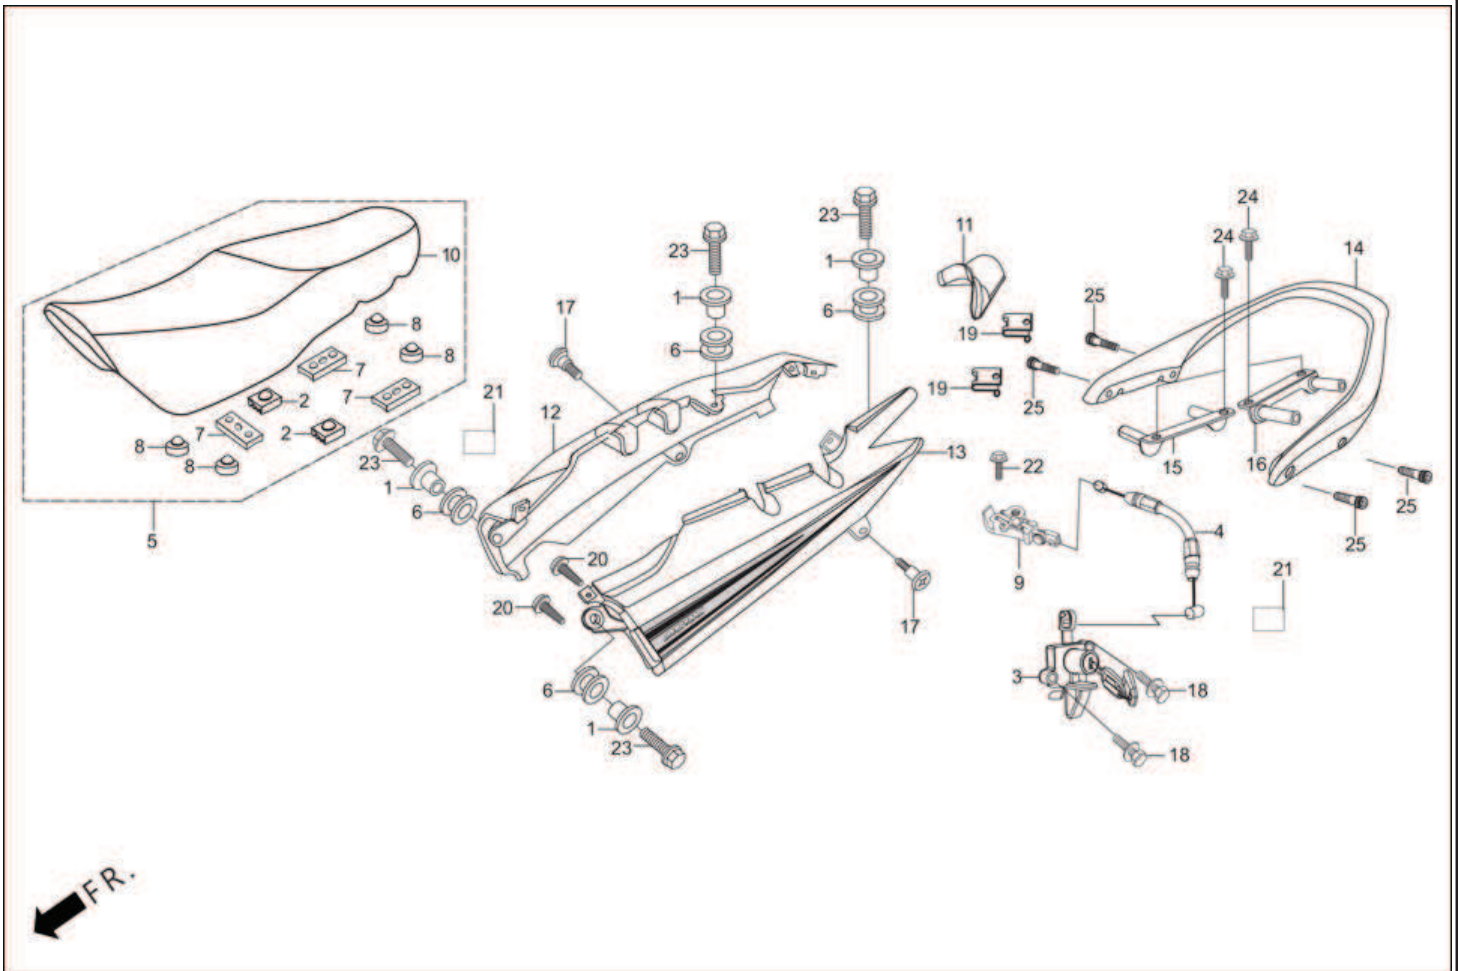

F-12 : SEAT ASSY. / RR COWL / GRIP REAR

Group Number: F-12 Model :: Passion PRO (Jan, 2014)

Ref No.	Part Number	Description	Req.
1	17509-398-960	COLLAR, TANK SET	4
2	50524-001-000	RUBBER, MAIN STAND STOPPER	2
3	77110-AAC-H00	LOCK ASSY SEAT	1
4	77156-KCC-870	CABLE, SEAT LOCK	1
5	77200-KWA-830	SEAT ASSY., DOUBLE	1
6	77202-KCC-900	RUBBER, SEAT MOUNTING	4
7	77204-KCC-900	RUBBER, 'A' SEAT SETTING	3
8	77206-KCC-900	RUBBER, SEAT CUSHION	4
9	77220-KY6-000	HOOK, SEAT CATCH	1
10	77230-KWA-830	COVER, SEAT ASSY.,	1
11	77236-KWA-830H	COWL, CENTER RR	1
12	77240-AAC-000R	SET, R SIDE COWL(BLK, NH-1(TY-1)	1
	77240-AAC-000S	SET, R SIDE COWL(BLK, NH-1(TY-2)	1
	77240-AAC-000T	SET, R SIDE COWL(BLK, NH-1(TY-3)	1
	77240-AAC-000U	SET, R SIDE COWL(SRD,R-321)	1
	77240-AAC-000V	SET, R SIDE COWL(BYM,YL-002M)	1
	77240-AAC-000W	SET, R SIDE COWL(FSM,NH-411M)	1
	77240-AAC-000X	SET, R SIDE COWL(LGM,GY-141M)	1
13	77250-AAC-000R	SET, L SIDE COWL(BLK, NH-1(TY-1)	1
	77250-AAC-000S	SET, L SIDE COWL(BLK, NH-1(TY-2)	1
	77250-AAC-000T	SET, L SIDE COWL(BLK, NH-1(TY-3)	1
	77250-AAC-000U	SET, L SIDE COWL(SRD,R-321)	1
	77250-AAC-000V	SET, L SIDE COWL(BYM,YL-002M)	1
	77250-AAC-000WH	SET, L SIDE COWL(FSM,NH-411M)	1