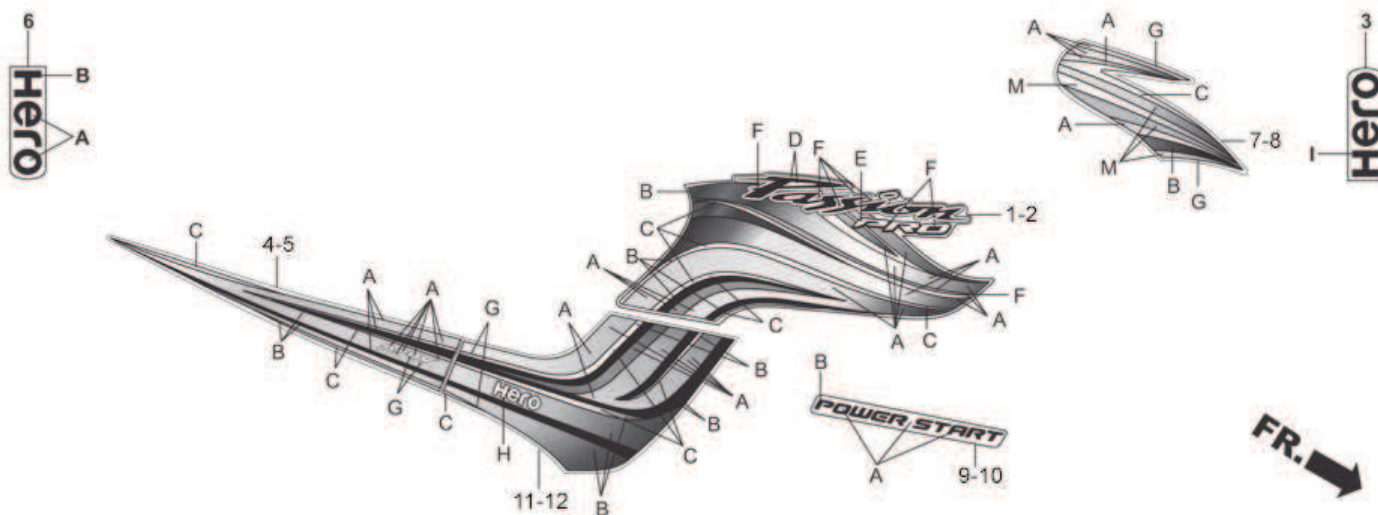

F-27-SELF : STRIPES / MARKS / EMBLEM

Group Number: F-27-SELF Model :: Passion PRO (Jan, 2014)

Ref No.	Part Number	Description	Req.
12	87116-AAC-000R	STRIPE L SIDE COVER(TYPE-1)	1
	87116-AAC-000S	STRIPE L SIDE COVER(TYPE-2)	1
	87116-AAC-000T	STRIPE L SIDE COVER(TYPE-3)	1
	87116-AAC-000U	STRIPE L SIDE COVER(TYPE-4)	1
	87116-AAC-000V	STRIPE L SIDE COVER(TYPE-5)	1
	87116-AAC-000W	STRIPE L SIDE COVER(TYPE-6)	1
	87116-AAC-000X	STRIPE L SIDE COVER(TYPE-7)	1

SPECIFIED COLOUR CHART FOR STRIPE LEFT SIDE COVER

SPECIFIED COLOUR TYPE	A	B	C	H	G	MAIN BODY COLOUR
1	NH-1 BLACK	R-321 SPORTS RED	FORCE SILVER ME. NH-411M	WHITE 2	NH-1 BLACK	BLACK (NH-1) TYPE-1
2	NH-1 BLACK	FROST BLUE ME. B-185M	FORCE SILVER ME. NH-411M	WHITE 2	NH-1 BLACK	BLACK (NH-1) TYPE-2
3	NH-1 BLACK	HEAVY GRAY NH-194M-U.ME.	FORCE SILVER ME. NH-411M	WHITE 2	NH-1 BLACK	BLACK (NH-1) TYPE-3
4	R-321 SPORTS RED	NH-1 BLACK	FORCE SILVER ME. NH-411M	WHITE 2	TRANSPARENT	SPORTS RED (R-321)
5	BRONZE YELLOW ME. YL-002M	NH-1 BLACK	FORCE SILVER ME. NH-411M	WHITE 2	TRANSPARENT	BRONZE YELLOW ME. (YL-002M)
6	FORCE SILVER ME. NH-411M	NH-1 BLACK	WHITE-2	NH-1 BLACK	TRANSPARENT	FORCE SILVER ME. (NH-411M)
7	LEAF GREEN ME. GY-141M	NH-1 BLACK	FORCE SILVER ME. NH-411M	WHITE 2	TRANSPARENT	LEAF GREEN ME. (GY-141M)