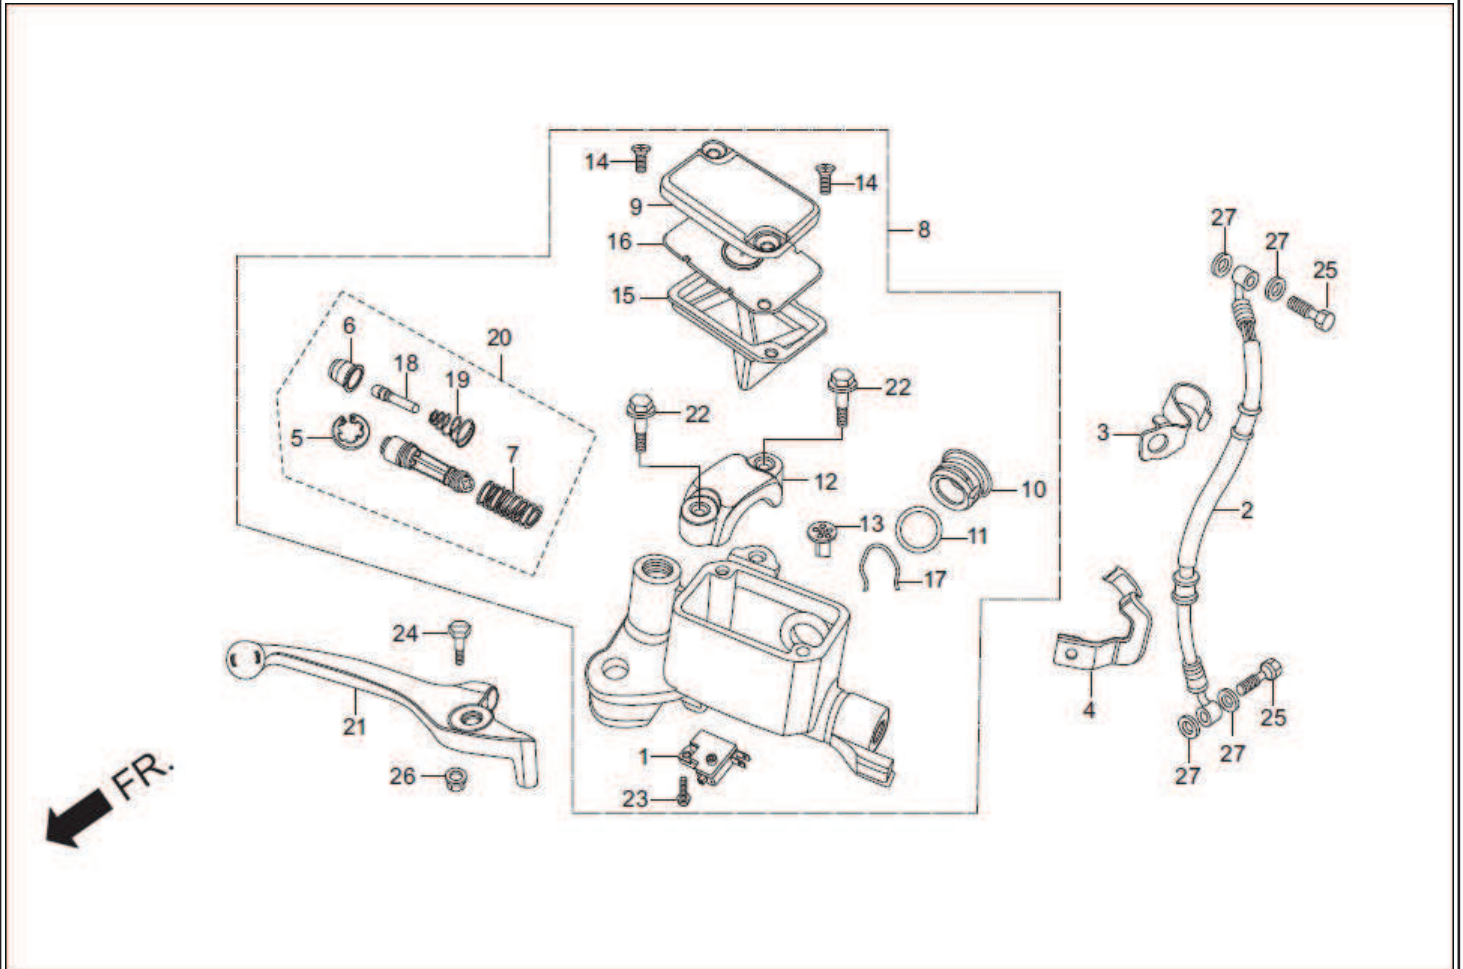

F-3A-DISC-SELF : FRONT BRAKE MASTER CYL

Group Number: F-3A-DISC-SELF **Model ::** Passion PRO (Jan, 2014)

Ref No.	Part Number	Description	Req.
1	35340-KCC-841	SW. ASSY. FR. STOP.	1
2	45126-KCC-840	HOSE COMP.,FR.BRAKE	1
3	45155-KCC-840	CLAMPER A FRONT BRAKE	1
4	45156-KCC-840	CLAMPER FRONT BRAKE	1
5	90651-KCC-841	CIRCLIP	1
6	45504-KCC-841	BOOT COMP.	1
7	45506-KCC-841	SPRING	1
8	45510-KVN-901	M/C SUB ASSY, FR. BRK	1
9	45513-KCC-841	CAP, MASTER CYLINDER	1
10	45515-KVN-901	GAUGE COMP., LEVEL	1
11	45516-KCC-841	O RING	1
12	45517-KCC-841	HOLDER MASTER CYLINDER	1
13	45518-KCC-841	SEPARATOR COMP.	1
14	45519-KCC-841	SCREW FLAT	2
15	45520-KCC-841	DIAPHRAGM	1
16	45521-KCC-841	PLATE, DIAPHRAGM	1
17	45522-KCC-841	CLIP, GAUGE	1
18	45525-KCC-841	PUSH ROD	1
19	45526-KCC-841	SPRING , PUSH ROD	1
20	45530-KCC-841	CYLINDER SET MASTER	1
21	53175-KCC-840	LEVER RIGHT STRG. HANDLE	1
22	90111-KCC-841	BOLT,FLANGE 6 X 25	2
23	90112-KCC-841	SCREW,PAN,4X8	1
24	90114-KCC-841	BOLT, HANDLE LEVER	1