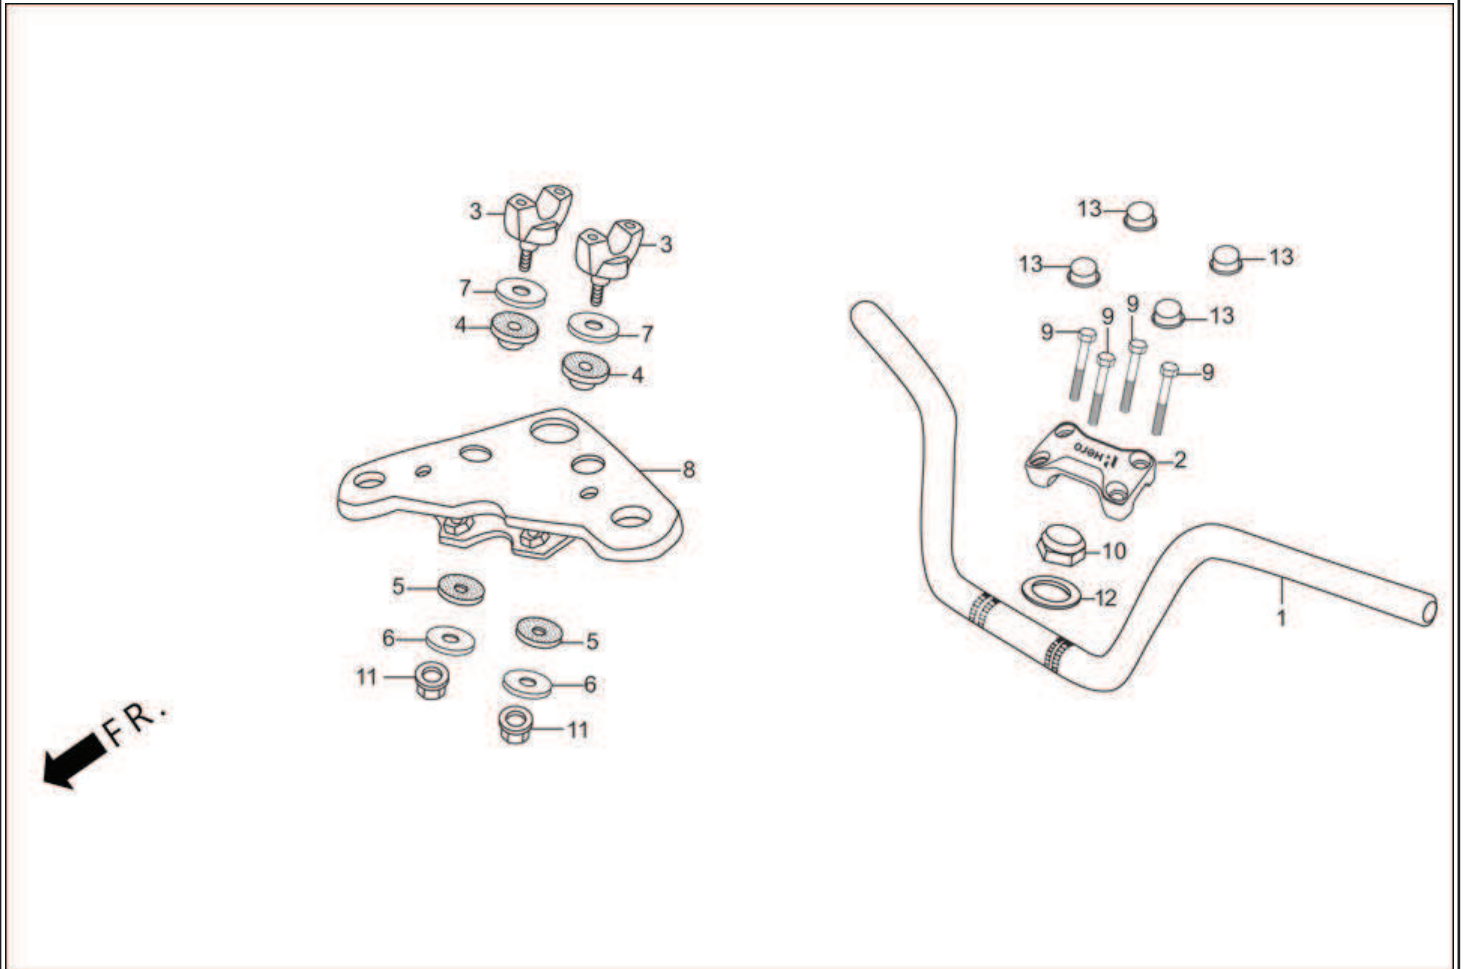

F-4 : HANDLE PIPE / TOP BRIDGE

Group Number: F-4 Model :: Passion PRO (Jan, 2014)

Ref No.	Part Number	Description	Req.
1	53100-AAC-000	PIPE STRG HANDLE	1
2	53131-AAC-H00	HOLDER HANDLE UPPER	1
3	53132-124-000	HOLDER, HANDLE PIPE UNDER	2
4	53133-198-900	RUBBER, HANDLE CUSHION UPPER	2
5	53134-028-000	RUBBER, HANDLE CUSHION UNDER	2
6	53135-198-900	WASHER, HANDLE CUSHION	2
7	53136-198-900	PLATE, HANDLE CUSHION	2
8	53230-KST-950	BRIDGE COMP., FORK TOP	1
9	90102-KVN-900	BOLT, SP. FLANGE SOCKET 6 X 22	4
10	90304-AAH-000	NUT STRG. STEM	1
11	90304-KST-942	NUT FLG.PT 10MM	2
12	90503-KTR-900	WASHER, STEERING STEM	1
13	91455-MG8-000	CAP, SOC BOLT 6 MM	4