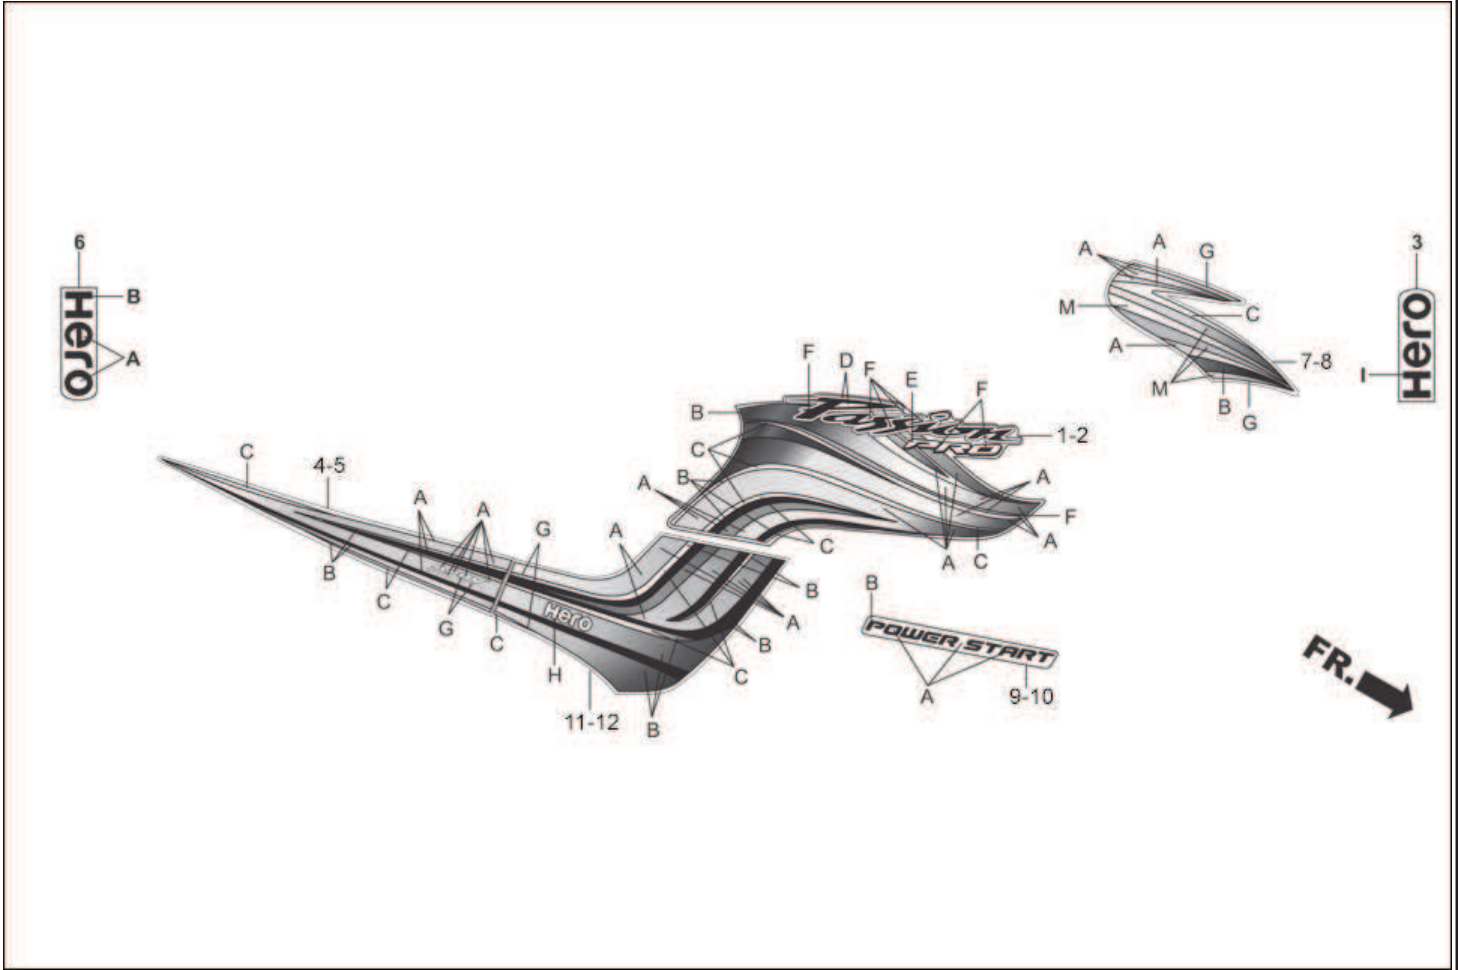

F-27-SELF : STRIPES / MARKS / EMBLEM

Group Number: F-27-SELF Model :: Passion PRO (Jan, 2014)

Ref No.	Part Number	Description	Req.
9	83511-KWA-840	MARK,UTILITY BOX RIGHT COVER	1

SPECIFIED COLOUR CHART FOR MARK UTILITY BOX, RIGHT COVER

SPECIFIED COLOUR TYPE	A	B	MAIN BODY COLOUR
1	MAT BLACK	WHITE	BLACK (NH-1) TYPE-1
			BLACK (NH-1) TYPE-2
			BLACK (NH-1) TYPE-3
			SPORTS RED (R-321)
			BRONZE YELLOW ME. (YL-002M)
			FORCE SILVER ME. (NH-411M)
			LEAF GREEN ME. (GY-141M)