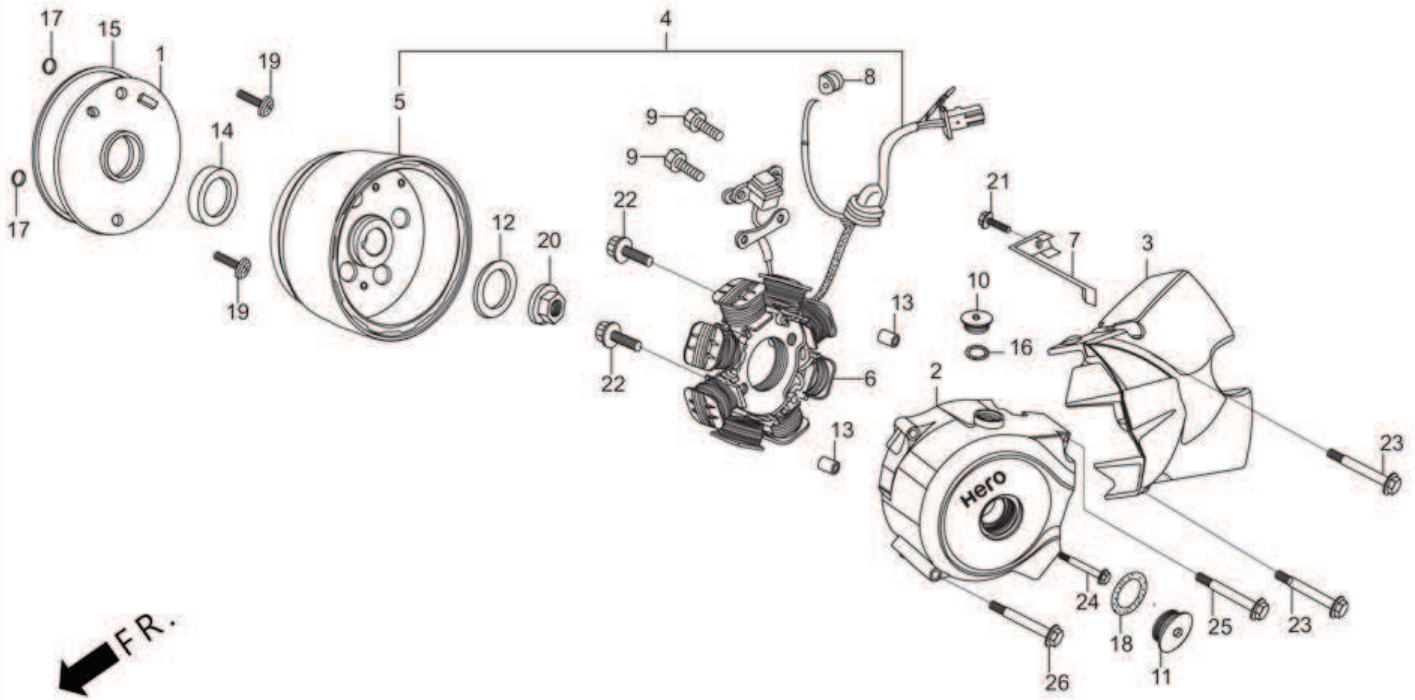

E-7-KICK : LEFT CRANK CASE COVER / A.C. GEN.ASSY.

Group Number: E-7-KICK Model :: Passion PRO (Jan, 2014)

Ref No.	Part Number	Description	Req.
1	11321-KST-940	PLATE, OIL SEPERATOR	1
2	11341-AAC-000	COVER 'L' CRANK CASE	1
3	11360-KWA-930	COVER RR L CRANK CASE	1
4	31100-KWA-931	A.C. GEN. ASSY.	1
5	31110-KWA-931	FLYWHEEL COMP.	1
6	31120-AAC-201	STATOR, COMP	1
7	32961-KST-940	CLAMPER ACG CORD	1
8	32981-GB4-780	GORMMET NEUTRAL SWITCH CORD	1
9	90083-KVH-900	BOLT, KNOCK, 5 MM	2
10	90084-KWA-930	CAP 14 MM	1
11	90087-KWA-930	CAP 30MM	1
12	90410-HC4-000	WASHER ,10MM	1
13	90702-GB6-910	PIN, DOWEL,8 X 12	2
14	91202-KTL-741	OIL SEAL 19×30×5	1
15	91301-035-000	O RING, 107 X2	1
16	91303-377-000	'O'-RING, 13.8 X 2.5	1
17	91317-171-000	O RING, 6 X 1.7	2
18	91356-KGH-901	'O'-RING, 30 MM	1
19	93600-06016-0A	SCREW, FLAT, 6X16	2
20	94050-10000	NUT, FLANGE, 10MM	1
21	96001-06016-00	BOLT, FLANGE SH. 6 X 16	1
22	96001-06020-00	BOLT, FLANGE, SH. 6 X 20	2
23	96001-06028-00	BOLT, FLANGE, SH. 6X28	2
24	96001-06032-00	BOLT, FLANGE, SH., 6 X 32	1