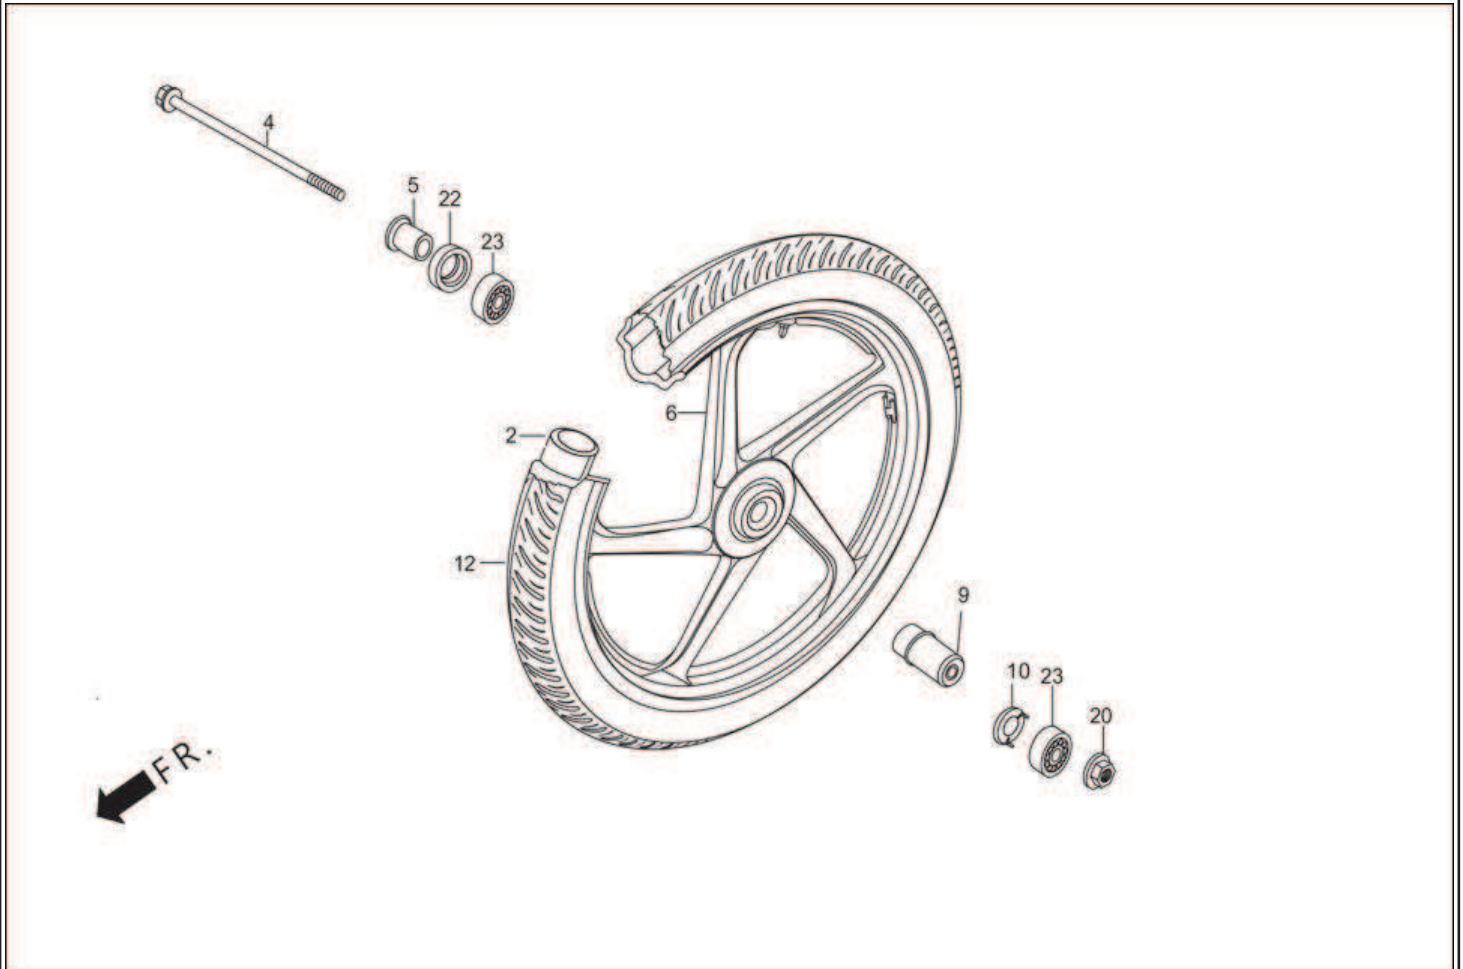

F-9-DRUM-CAST : FRONT WHEEL

Group Number: F-9-DRUM-CAST Model :: Passion PRO (Jan, 2014)

Ref No.	Part Number	Description	Req.
2	42712-KCS-920	TUBE, TYRE (2.75 X 18)	1
4	44301-KTR-700	AXLE, FR. WHEEL	1
5	44311-KRC-900	COLLAR, FR. WHEEL SIDE	1
6	K44426AACAH00S	KIT, WHEEL COMP FRONT	1
9	44620-400-000	COLLAR, FRONT DISTANCE	1
10	44680-410-000	RETAINER, GEAR BOX	1
12	44711-KFN-850	TYRE, FRONT	1
20	90306-KTE-911	NUT, CASTLE, 12 MM	1
22	91258-KEJ-900	DUST SEAL, 40 X 50 X 5	1
23	96140-63010-10	BEARING, RADIAL BALL, 6301U	2