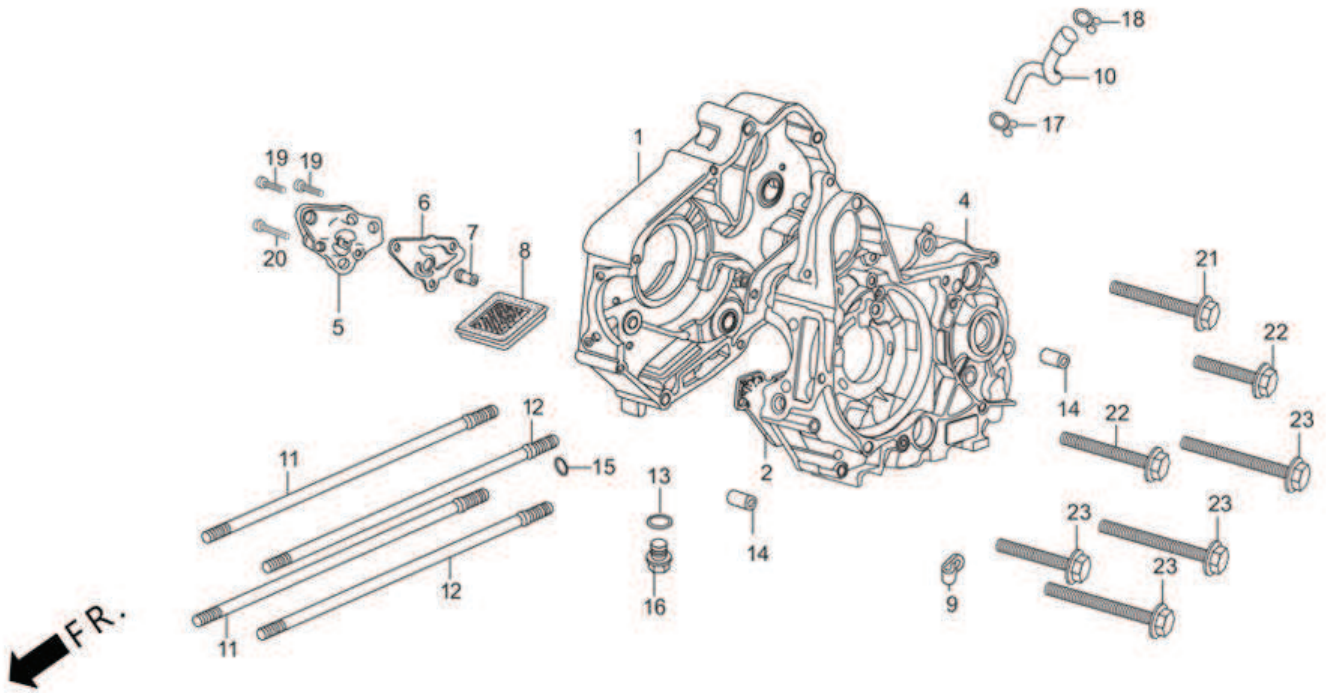

E-8-SELF : CRANK CASE / OIL PUMP

Group Number: E-8-SELF Model :: Passion PRO (Jan, 2014)

Ref No.	Part Number	Description	Req.
1	11100-KWA-900	CRANK CASE COMP., 'R'(BLACK)	1
2	11191-AAH-00099	GASKET CRANK CASE	1
4	11200-KWA-941	CRANK CASE COMP.,'L (BLK)	1
5	15100-KCC-900	PUMP ASSY.,OIL	1
6	15119-178-000	GASKET, OIL PUMP BODY	1
7	15384-178-000	PIVOT, OIL PUMP	1
8	15421-035-010	SCREEN, OIL FILTER	1
9	16236-045-010	CLAMPER, OVER FLOW PIPE	1
10	17371-KWA-940	TUBE BREATHER	1
11	90031-GF6-000R	BOLT 'A', CYLINDER STUD, 6 X 198 X 7	2
12	90032-GF6-000R	BOLT 'B', CYLINDER STUD, 6 X 205.5 X 7	2
13	90407-259-000	DRAIN COCK PACKING	1
14	90703-HC4-000	DOWEL PIN, 10X14	2
15	91303-GF6-000	PACKING ,RUBBER ,16MM	1
16	92800-12000-00	DRAIN PLUG BOLT	1
17	95002-02100	CLIP, B-10 TUBE	1
18	95002-80000	CLIP,C12 TUBE	1
19	96001-06016-00	BOLT, FLANGE SH. 6 X 16	2
20	96001-06025-00	BOLT, FLANGE, SH. 6 X 25	1
21	96001-06050-00	BOLT, FLANGE, SH. 6 X 50	1
22	96001-06060-00	BOLT, FLANGE, SH. 6 X 60	2
23	96001-06065-00	BOLT, FLANGE, SH. 6 X 65	4